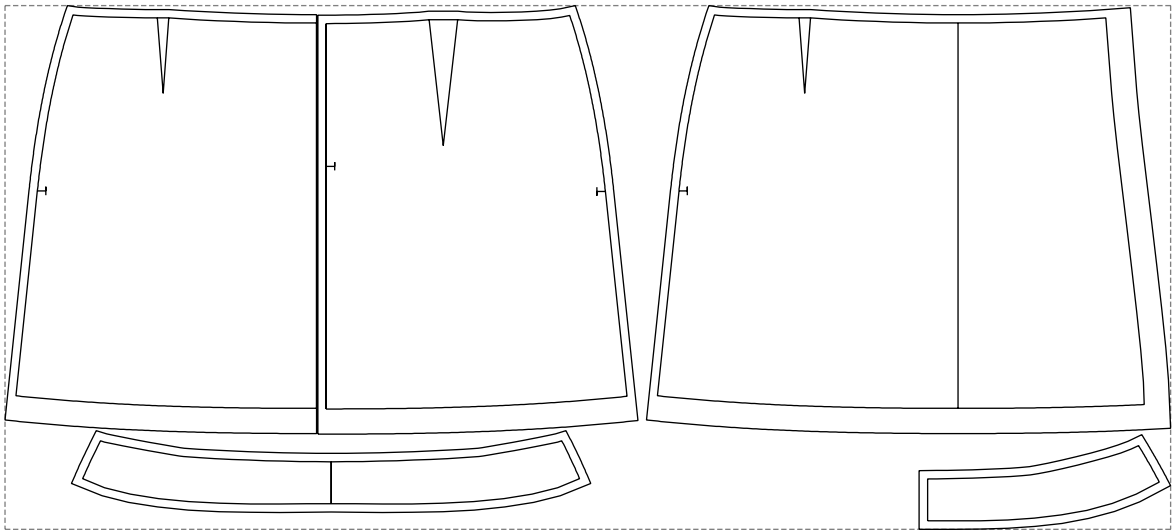

Not for print

Paper size: A4, size:1378.85 x623.85 mm

Example

size:1388.24 x623.85 mm

Maneken =1 ver.0

rz_1=170

rz_16=120

rz_17=104

rz_18=103.6

rz_19=128

rz_20=125.1

.
.
.