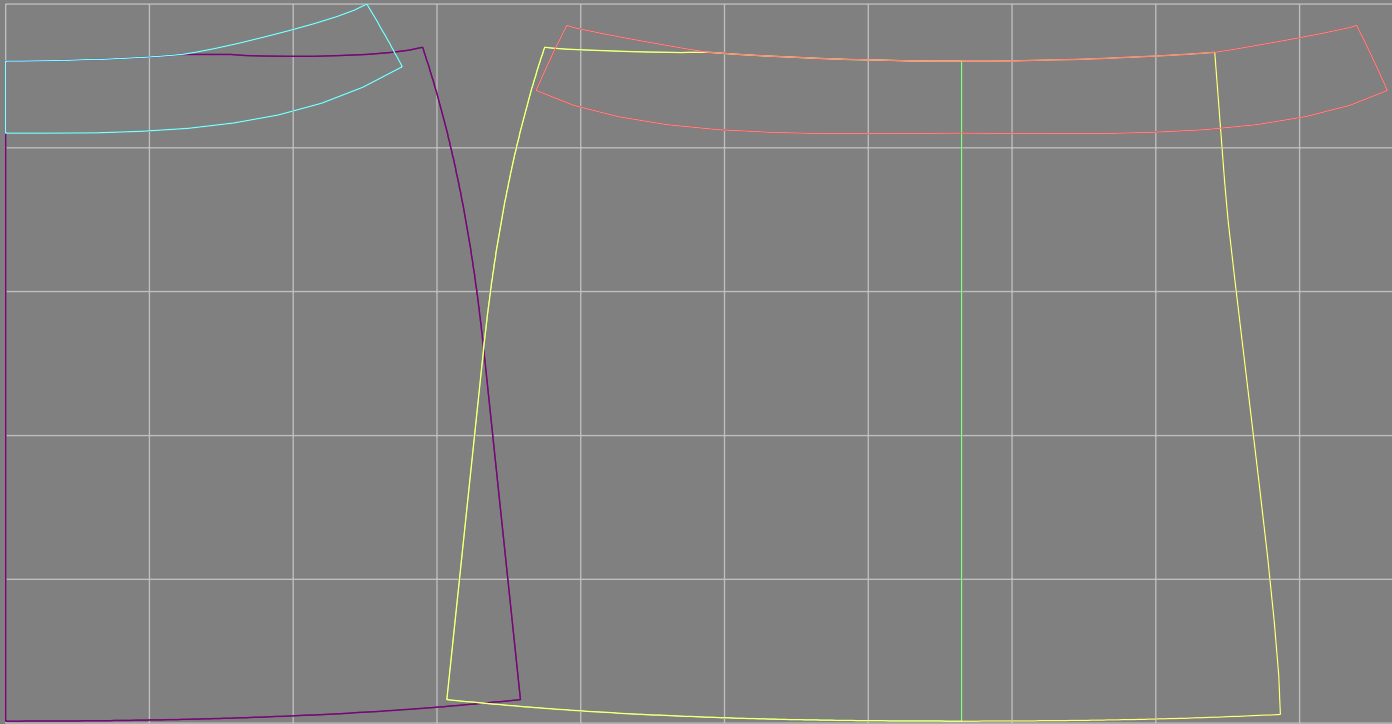

Not for print

Paper size: A4, size:1378.85 x623.85 mm

Example

size:1388.24 x623.85 mm

Maneken =1 ver.0

rz_1=170

rz_16=120

rz_17=104

rz_18=103.6

rz_19=128

rz_20=125.1

.
.
.