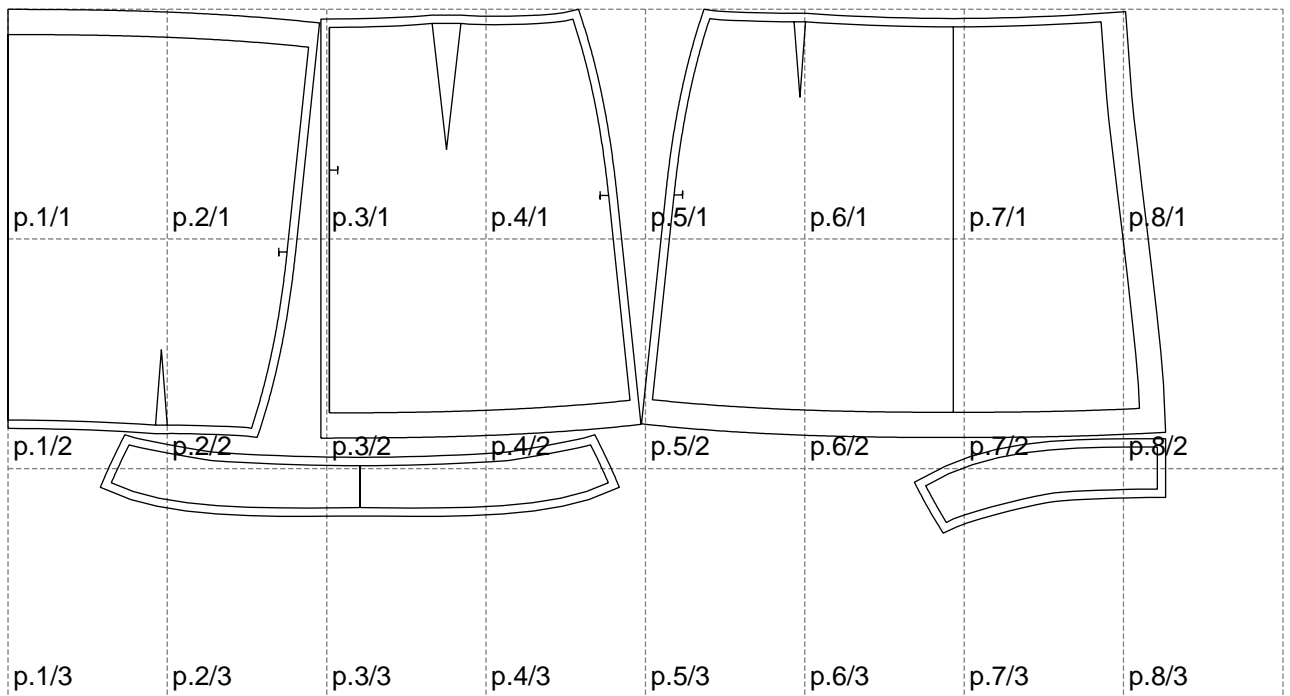

Not for print

Paper size: A4, size:1378.85 x623.85 mm

Example

size:1388.24 x623.85 mm

Maneken =1 ver.0

rz_1=170

rz_16=120

rz_17=104

rz_18=103.6

rz_19=128

rz_20=125.1

.
.
.