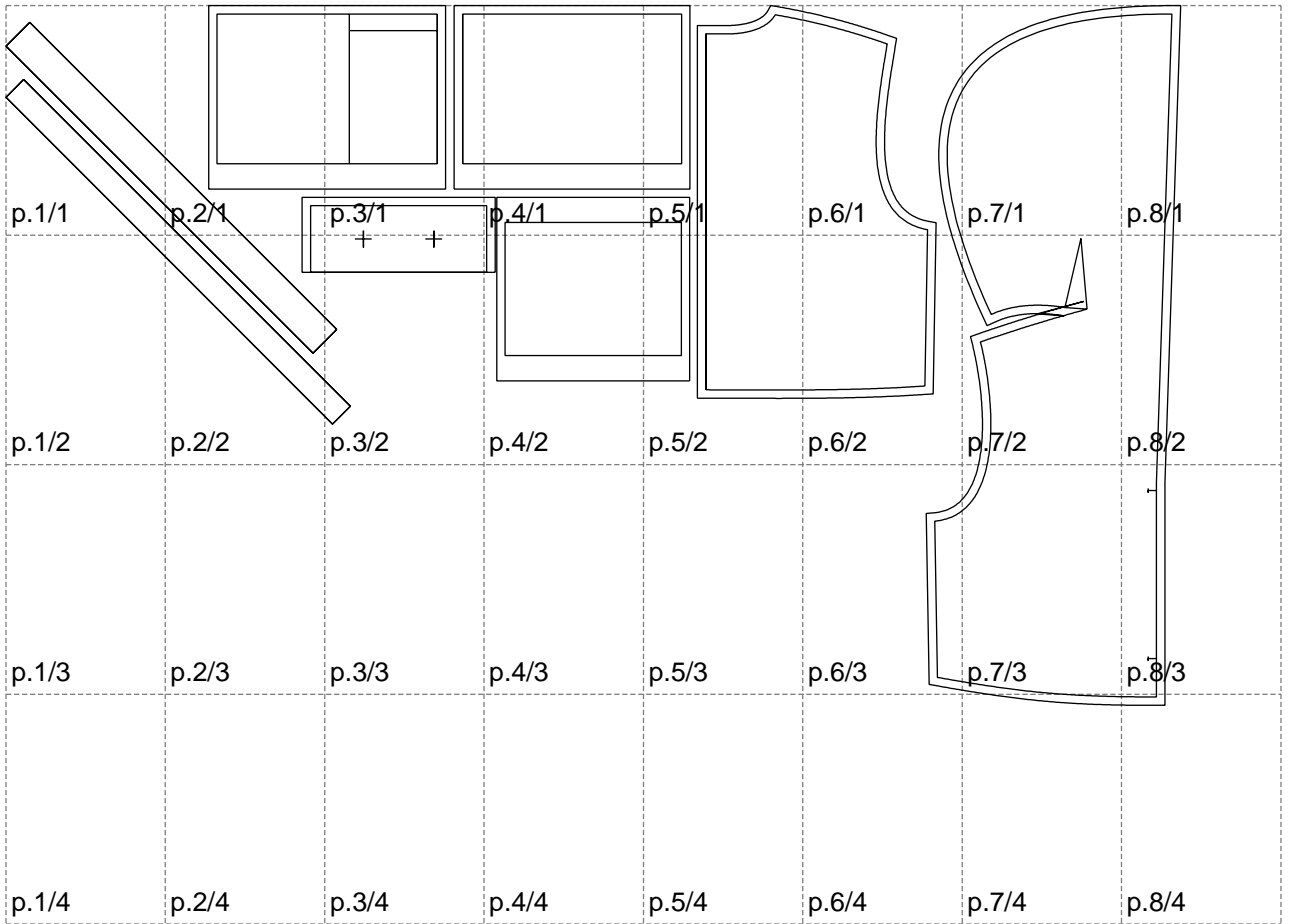

Not for print

Paper size: A4, size:1399.00 x833.30 mm

# Example

size:1499.00 x1186.65 mm

Maneken =1 ver.0

rz\_1=170

rz\_16=88

rz\_17=75.6

rz\_18=67.6

rz\_19=96

rz\_20=94.6

---

. . . . .  
. . . . .  
. . . . .