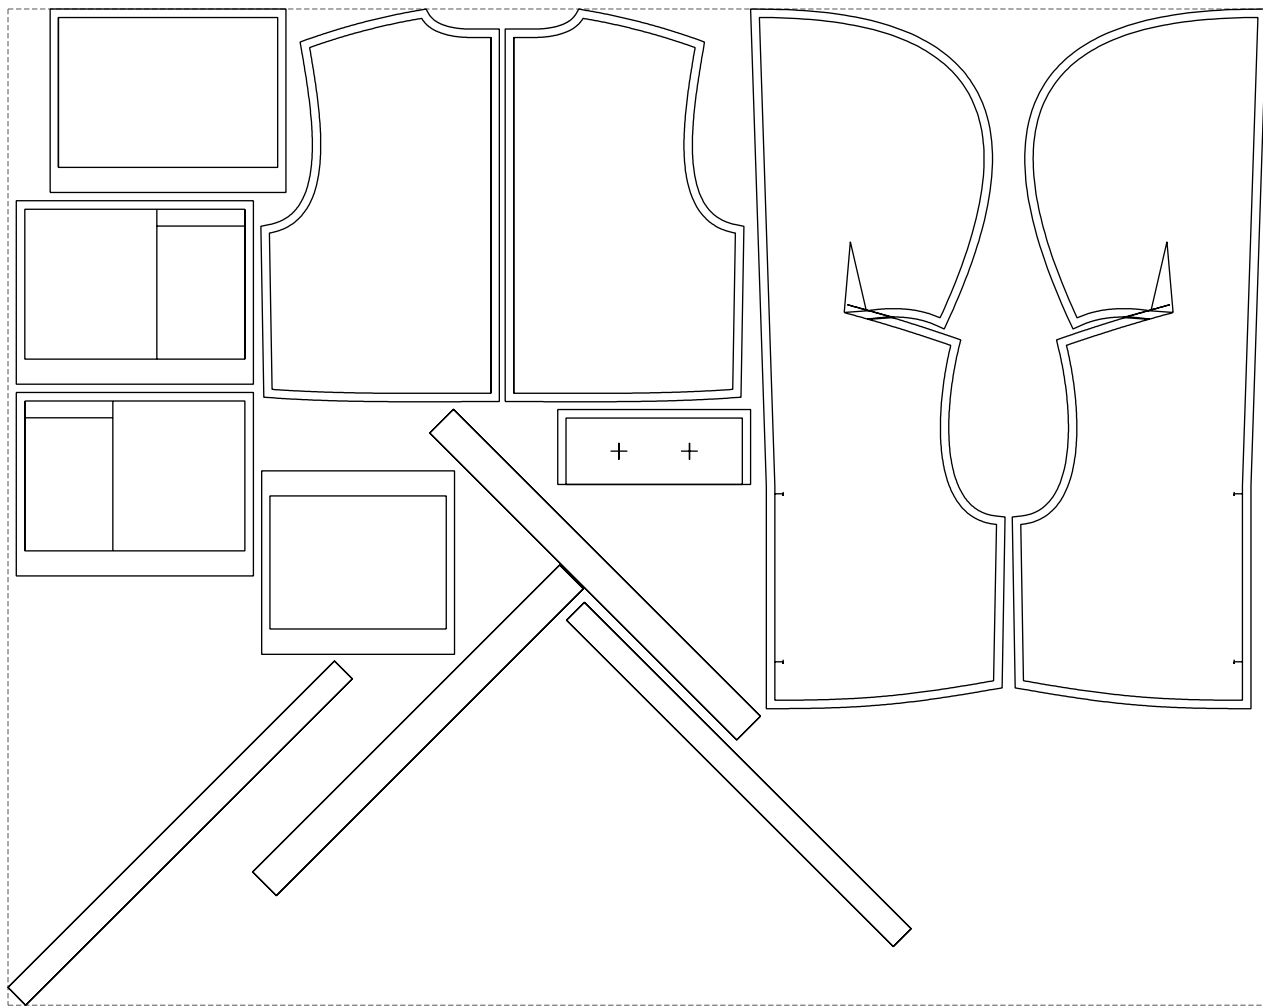

Not for print

Paper size: A4, size:1399.00 x833.30 mm

# Example

size:1499.00 x1186.65 mm

Maneken =1 ver.0

rz\_1=170

rz\_16=88

rz\_17=75.6

rz\_18=67.6

rz\_19=96

rz\_20=94.6

---

. . . . .  
. . . . .  
. . . . .