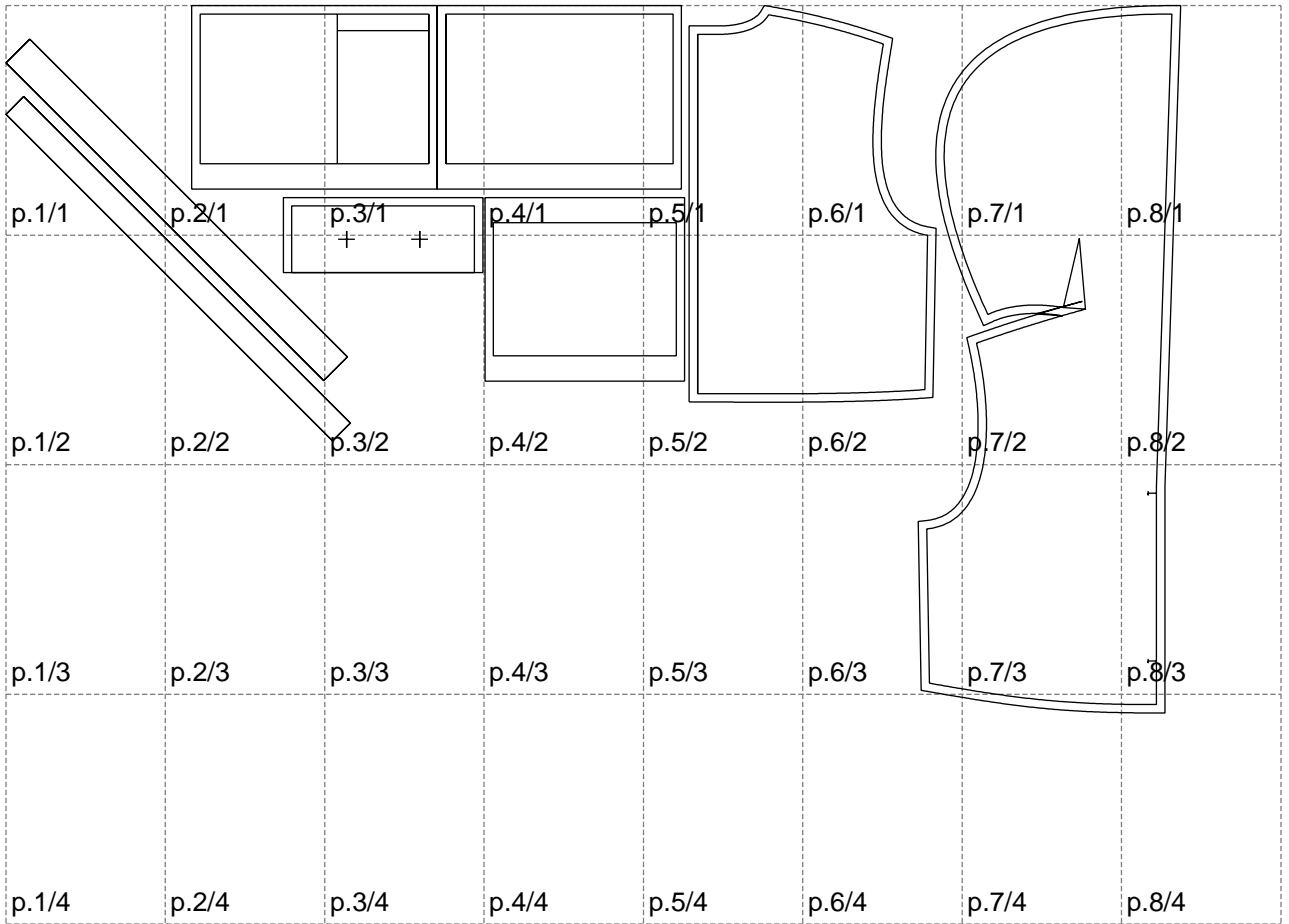

Not for print

Paper size: A4, size:1399.00 x842.39 mm

# Example

size:1488.93 x1224.24 mm

Maneken =1 ver.0

rz\_1=170

rz\_16=92

rz\_17=78.8

rz\_18=71.8

rz\_19=100

rz\_20=98.1

---

. . . . .  
. . . . .  
. . . . .