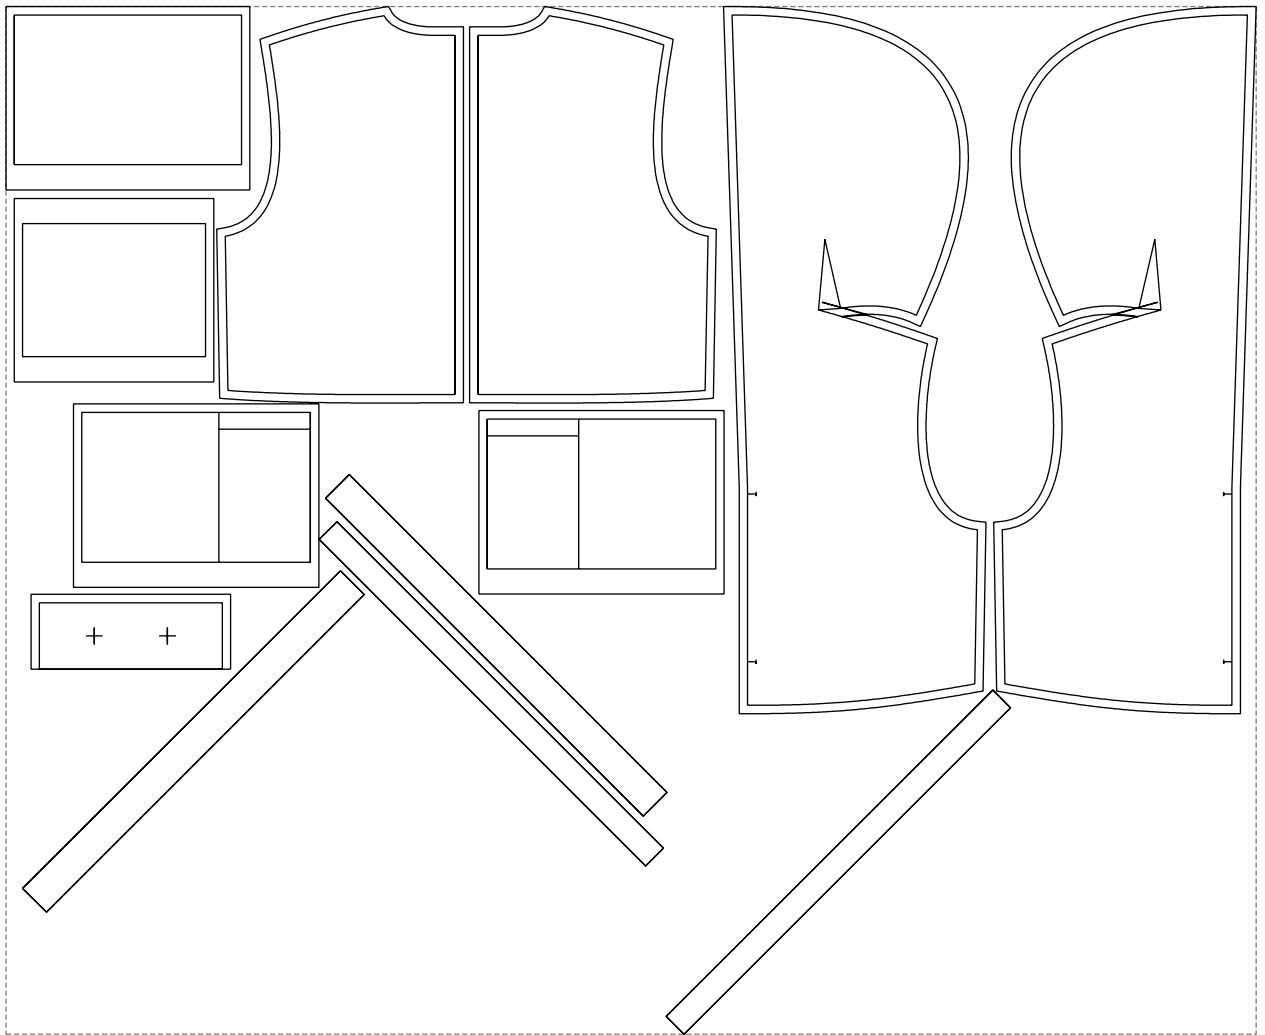

Not for print

Paper size: A4, size:1399.00 x842.39 mm

# Example

size:1488.93 x1224.24 mm

Maneken =1 ver.0

rz\_1=170

rz\_16=92

rz\_17=78.8

rz\_18=71.8

rz\_19=100

rz\_20=98.1

---

. . . . .  
. . . . .  
. . . . .