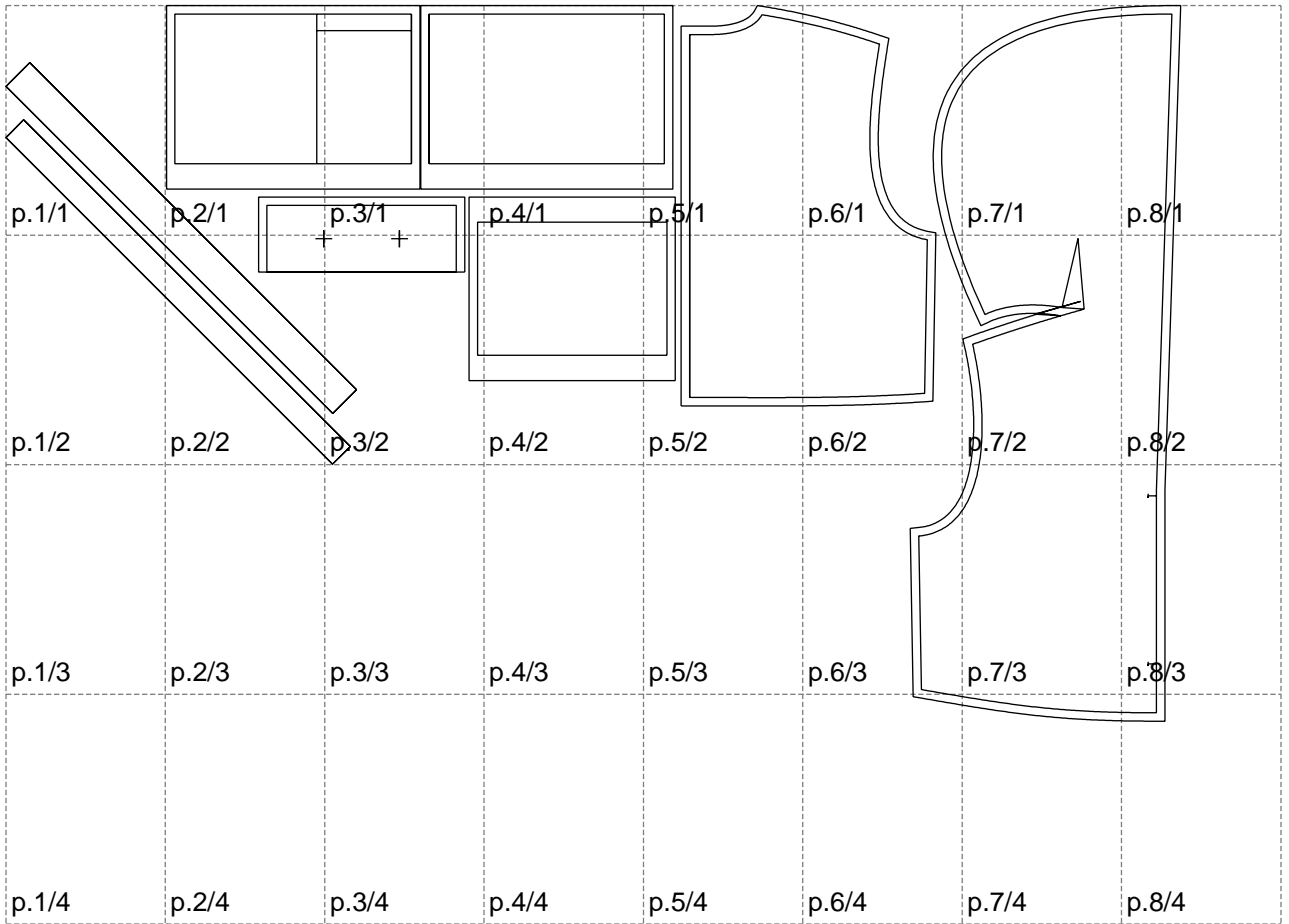

Not for print

Paper size: A4, size:1399.00 x852.15 mm

# Example

size:1478.94 x1314.35 mm

Maneken =1 ver.0

rz\_1=170

rz\_16=96

rz\_17=82

rz\_18=76

rz\_19=104

rz\_20=101.8

---

. . . . .  
. . . . .  
. . . . .