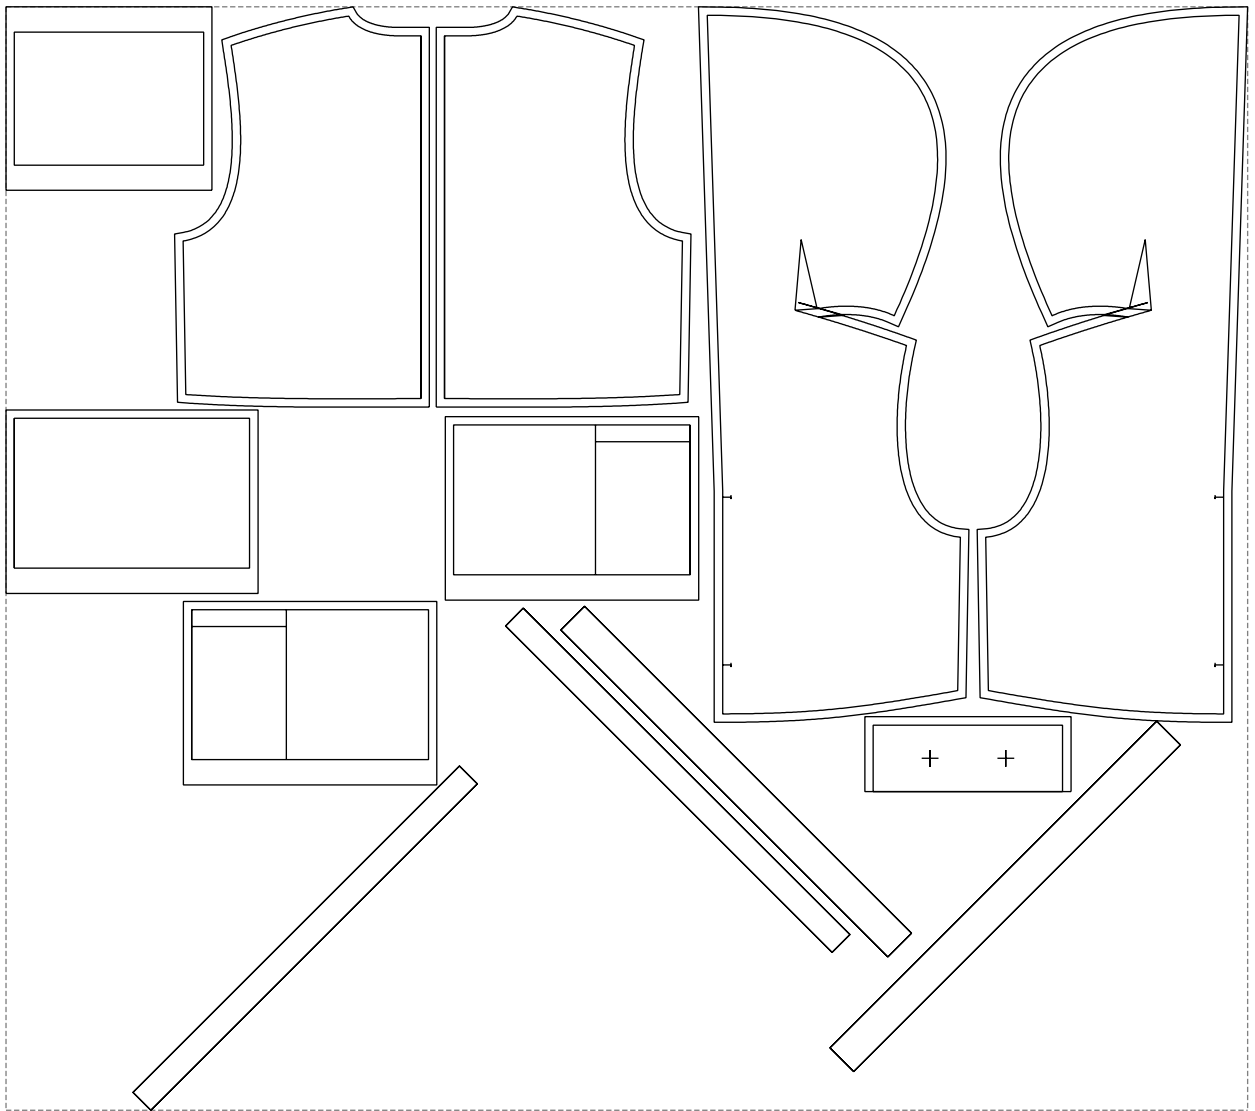

Not for print

Paper size: A4, size:1399.00 x852.15 mm

# Example

size:1478.94 x1314.35 mm

Maneken =1 ver.0

rz\_1=170

rz\_16=96

rz\_17=82

rz\_18=76

rz\_19=104

rz\_20=101.8

---

. . . . .  
. . . . .  
. . . . .