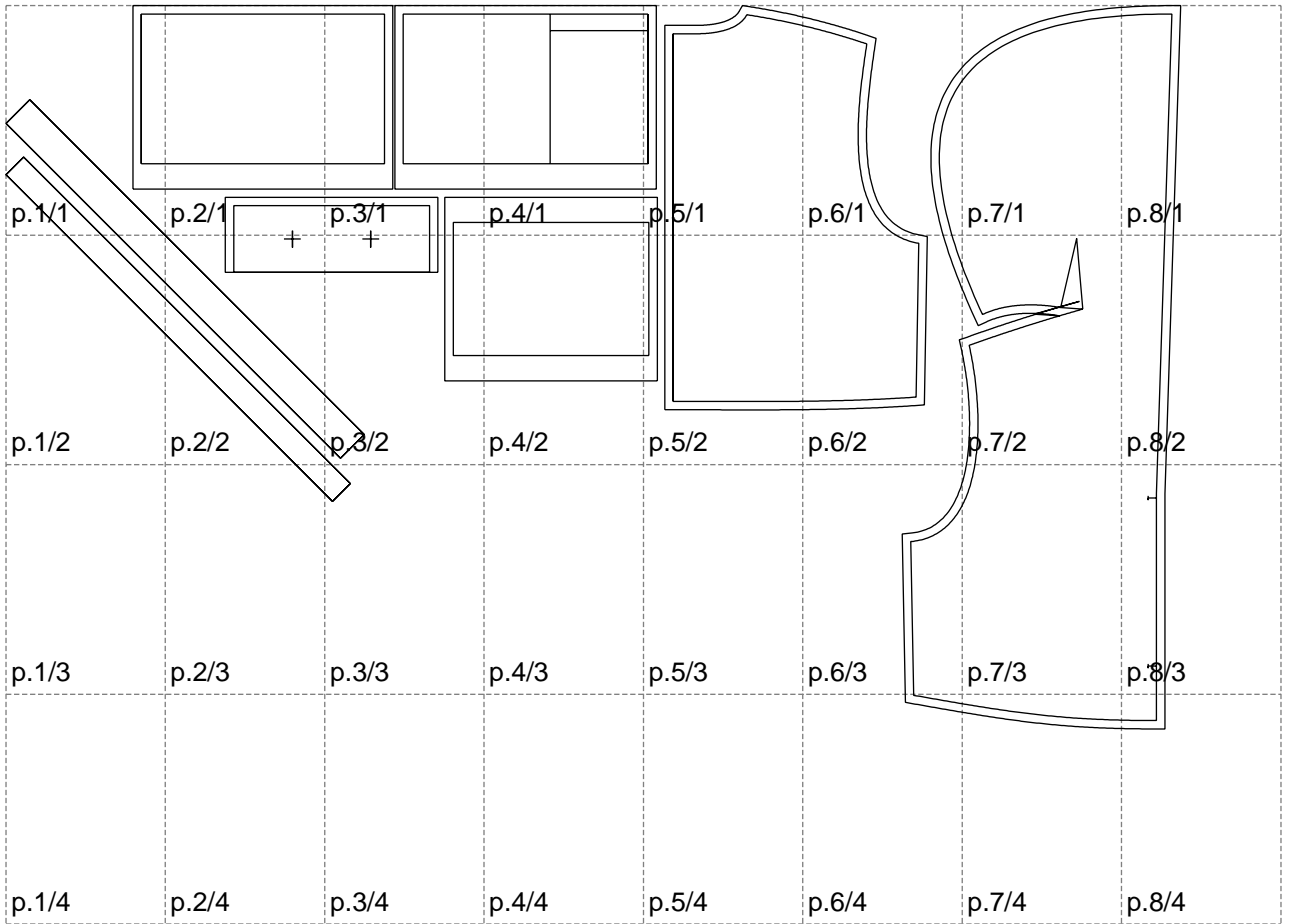

Not for print

Paper size: A4, size:1399.00 x861.38 mm

# Example

size:1499.00 x1348.82 mm

Maneken =1 ver.0

rz\_1=170

rz\_16=100

rz\_17=85.4

rz\_18=80.2

rz\_19=108

rz\_20=105.4

---

. . . . .  
. . . . .  
. . . . .