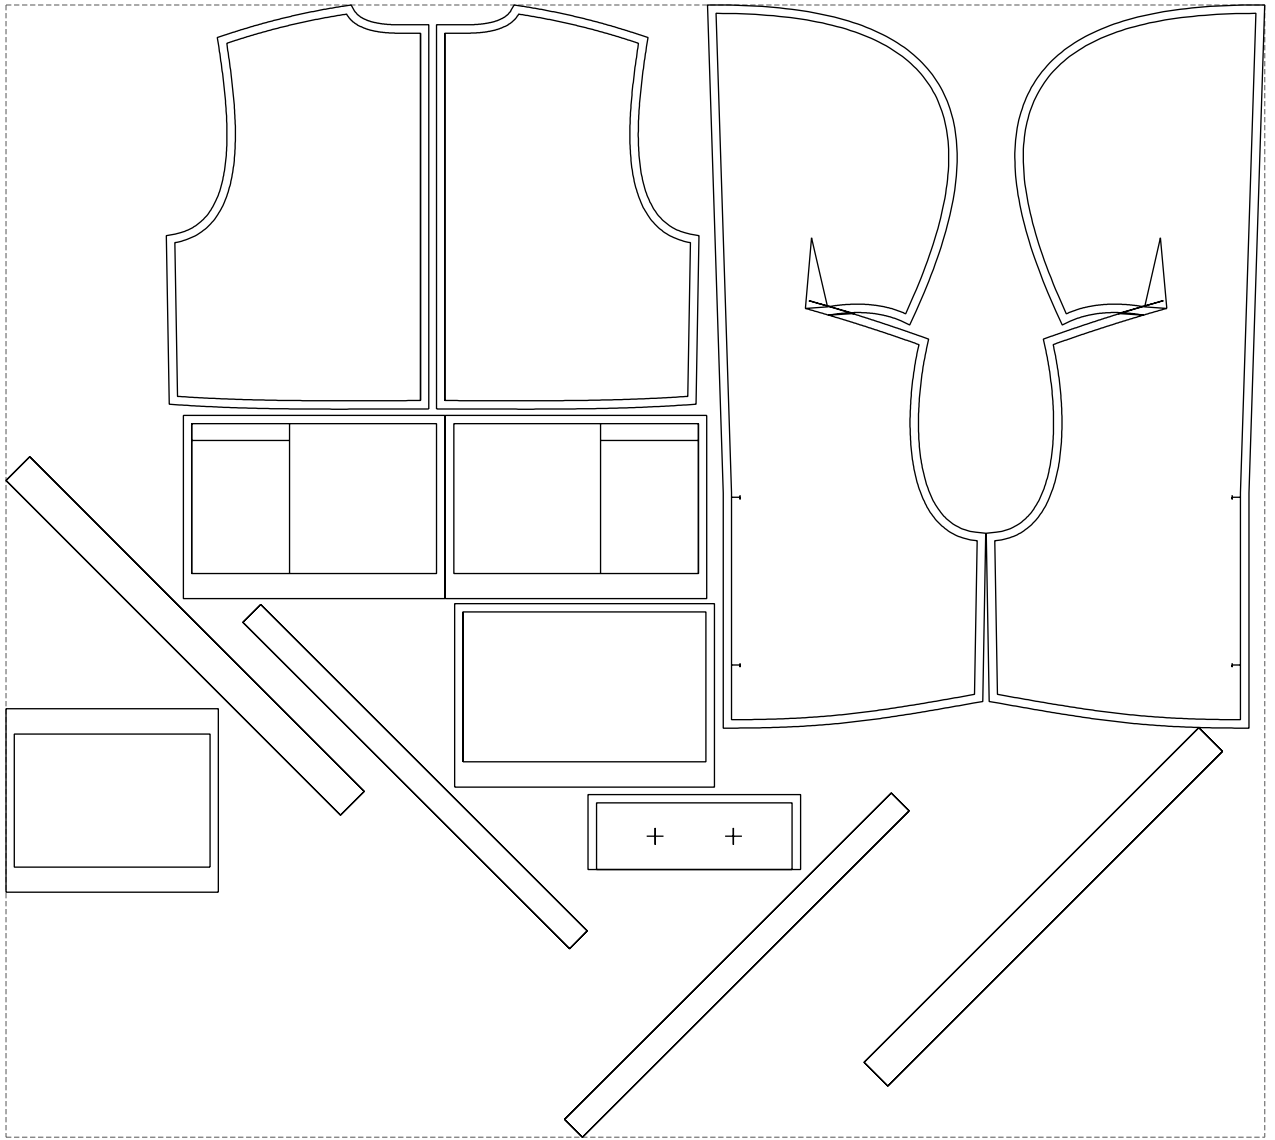

Not for print

Paper size: A4, size:1399.00 x861.38 mm

# Example

size:1499.00 x1348.82 mm

Maneken =1 ver.0

rz\_1=170

rz\_16=100

rz\_17=85.4

rz\_18=80.2

rz\_19=108

rz\_20=105.4

---

. . . . .  
. . . . .  
. . . . .