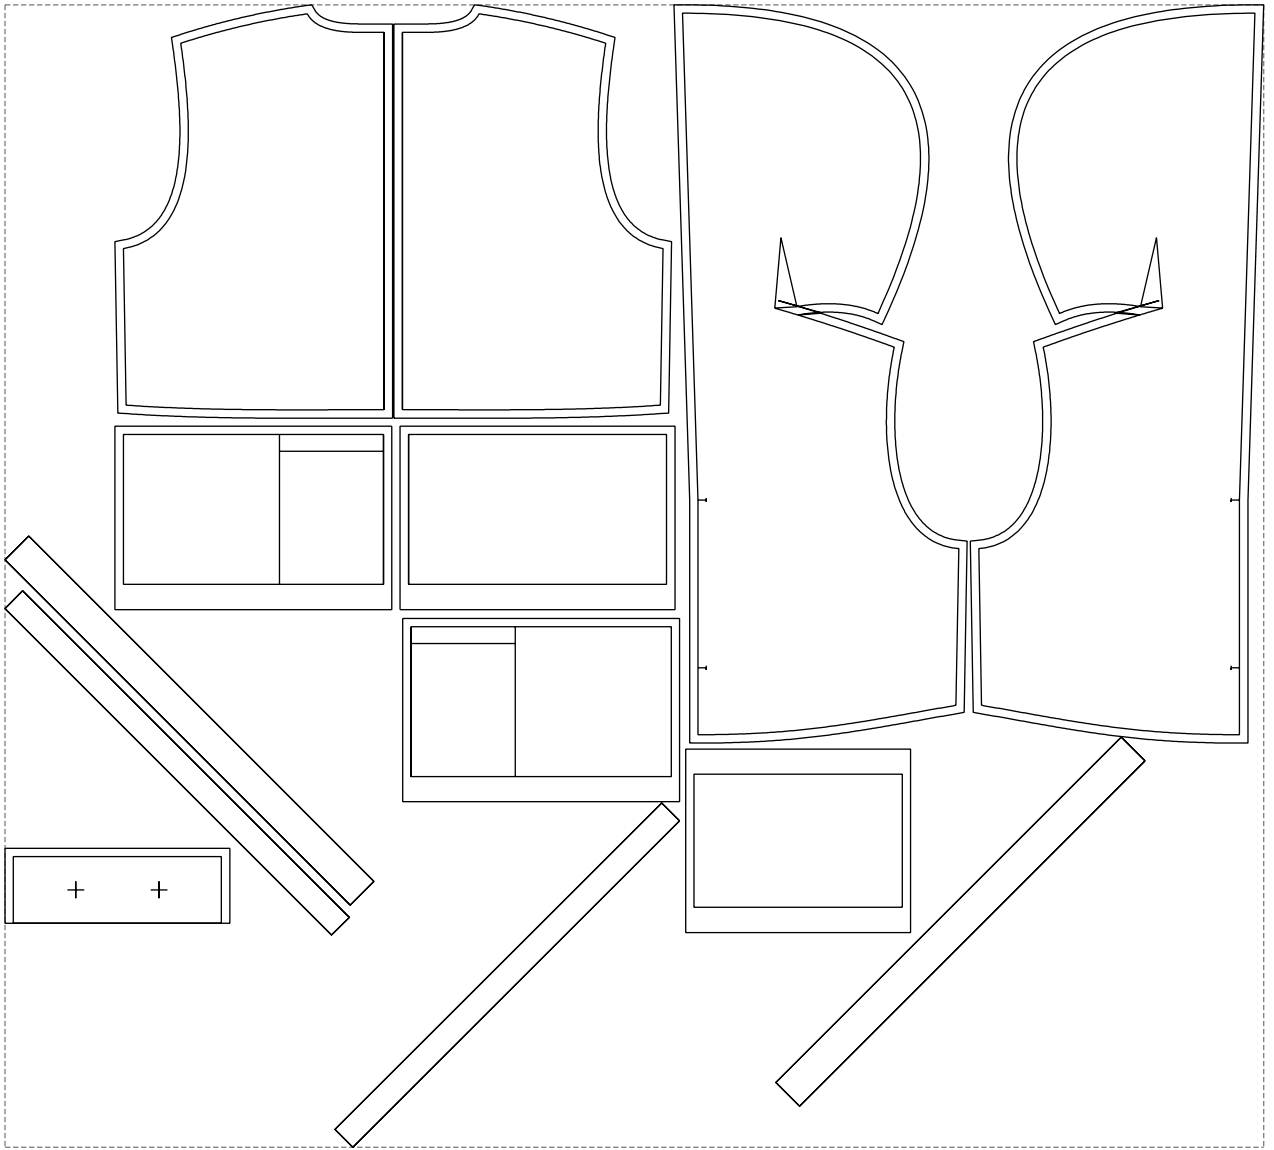

Not for print

Paper size: A4, size:1399.00 x879.52 mm

# Example

size:1499.00 x1360.99 mm

Maneken =1 ver.0

rz\_1=170

rz\_16=108

rz\_17=92.5

rz\_18=89.2

rz\_19=116

rz\_20=113

---

. . . . .  
. . . . .  
. . . . .