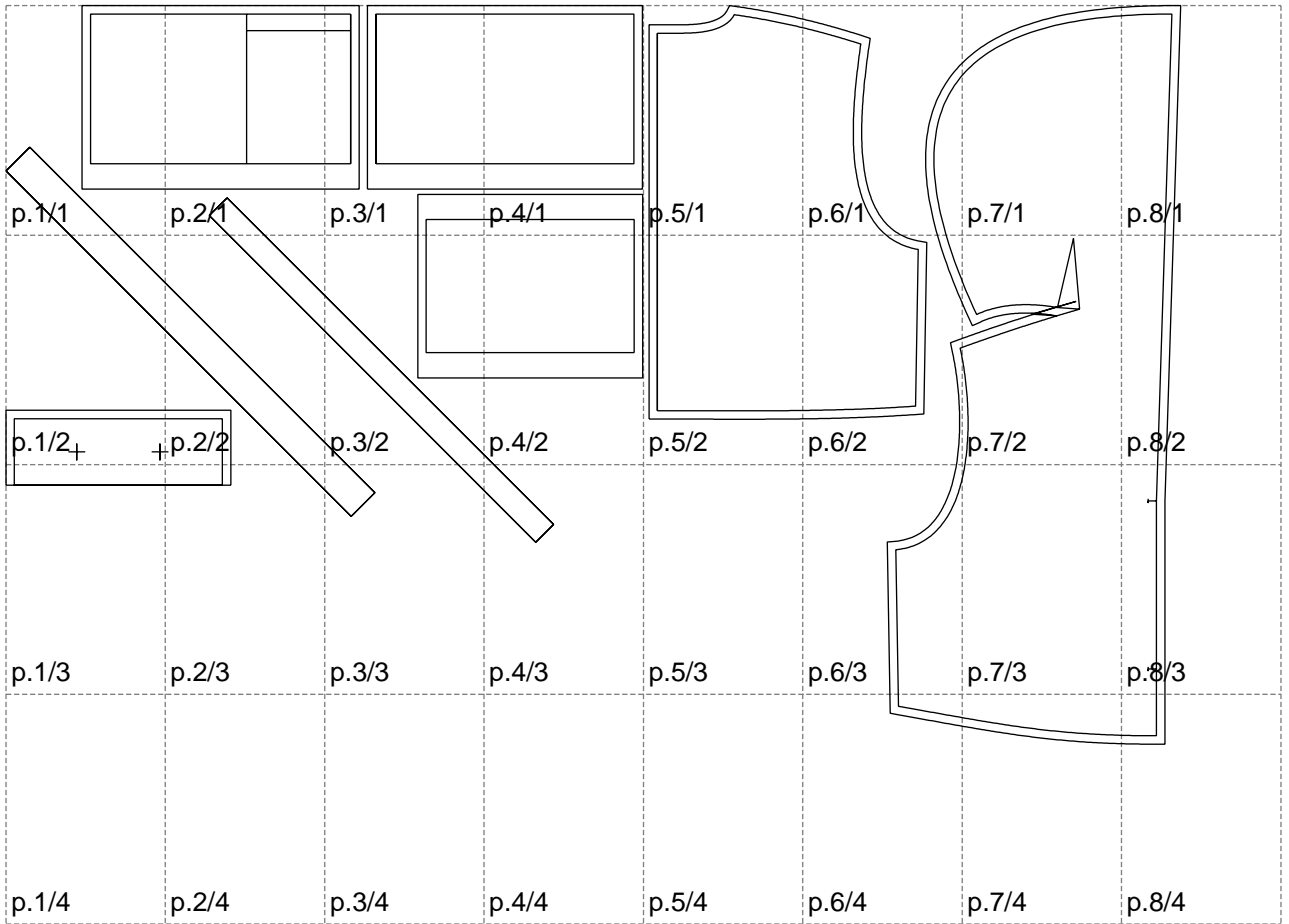

Not for print

Paper size: A4, size:1399.00 x879.52 mm

# Example

size:1499.00 x1360.99 mm

Maneken =1 ver.0

rz\_1=170

rz\_16=108

rz\_17=92.5

rz\_18=89.2

rz\_19=116

rz\_20=113

---

. . . . .  
. . . . .  
. . . . .