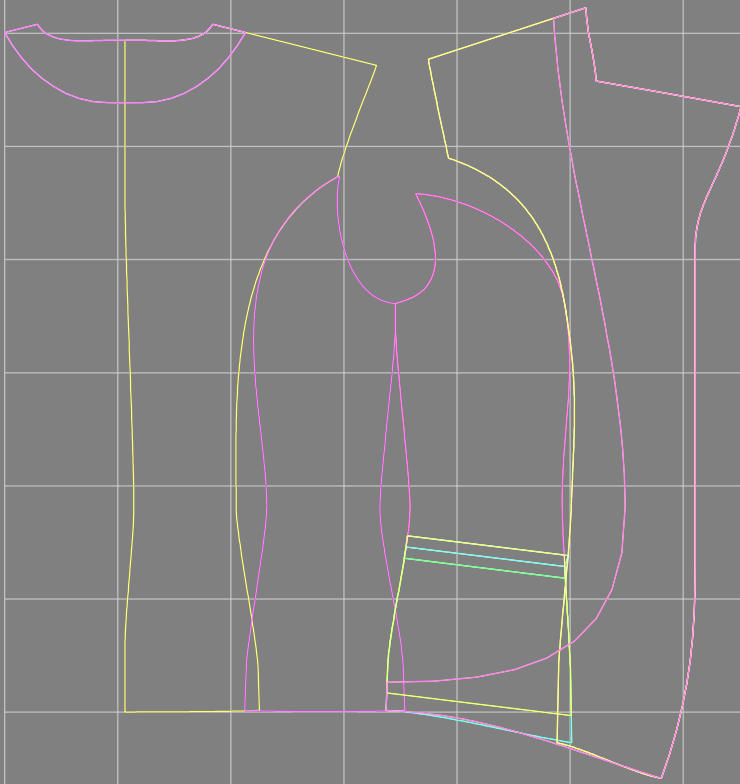

Not for print

Paper size: A4, size:1378.91 x1364.95 mm

Example

size:1499.00 x1422.67 mm

Maneken =1 ver.0

rz_1=170

rz_16=88

rz_17=75.6

rz_18=67.6

rz_19=96

rz_20=94.6

.
.
.