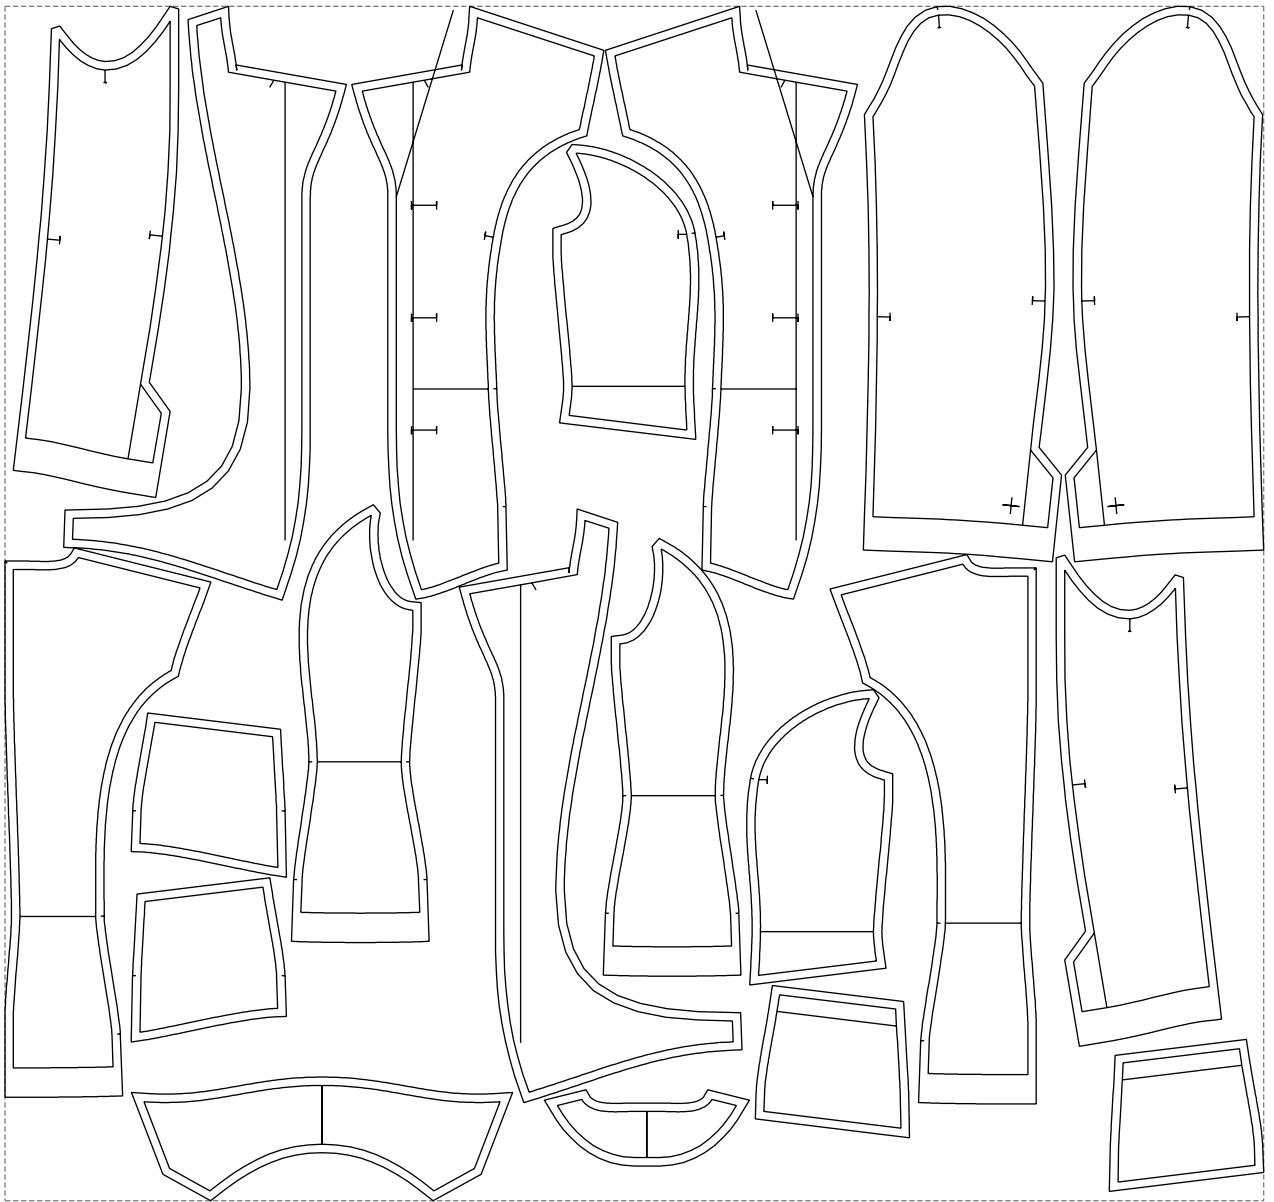

Not for print

Paper size: A4, size:1378.91 x1364.95 mm

Example

size:1499.00 x1422.67 mm

Maneken =1 ver.0

rz_1=170

rz_16=88

rz_17=75.6

rz_18=67.6

rz_19=96

rz_20=94.6

.
.
.