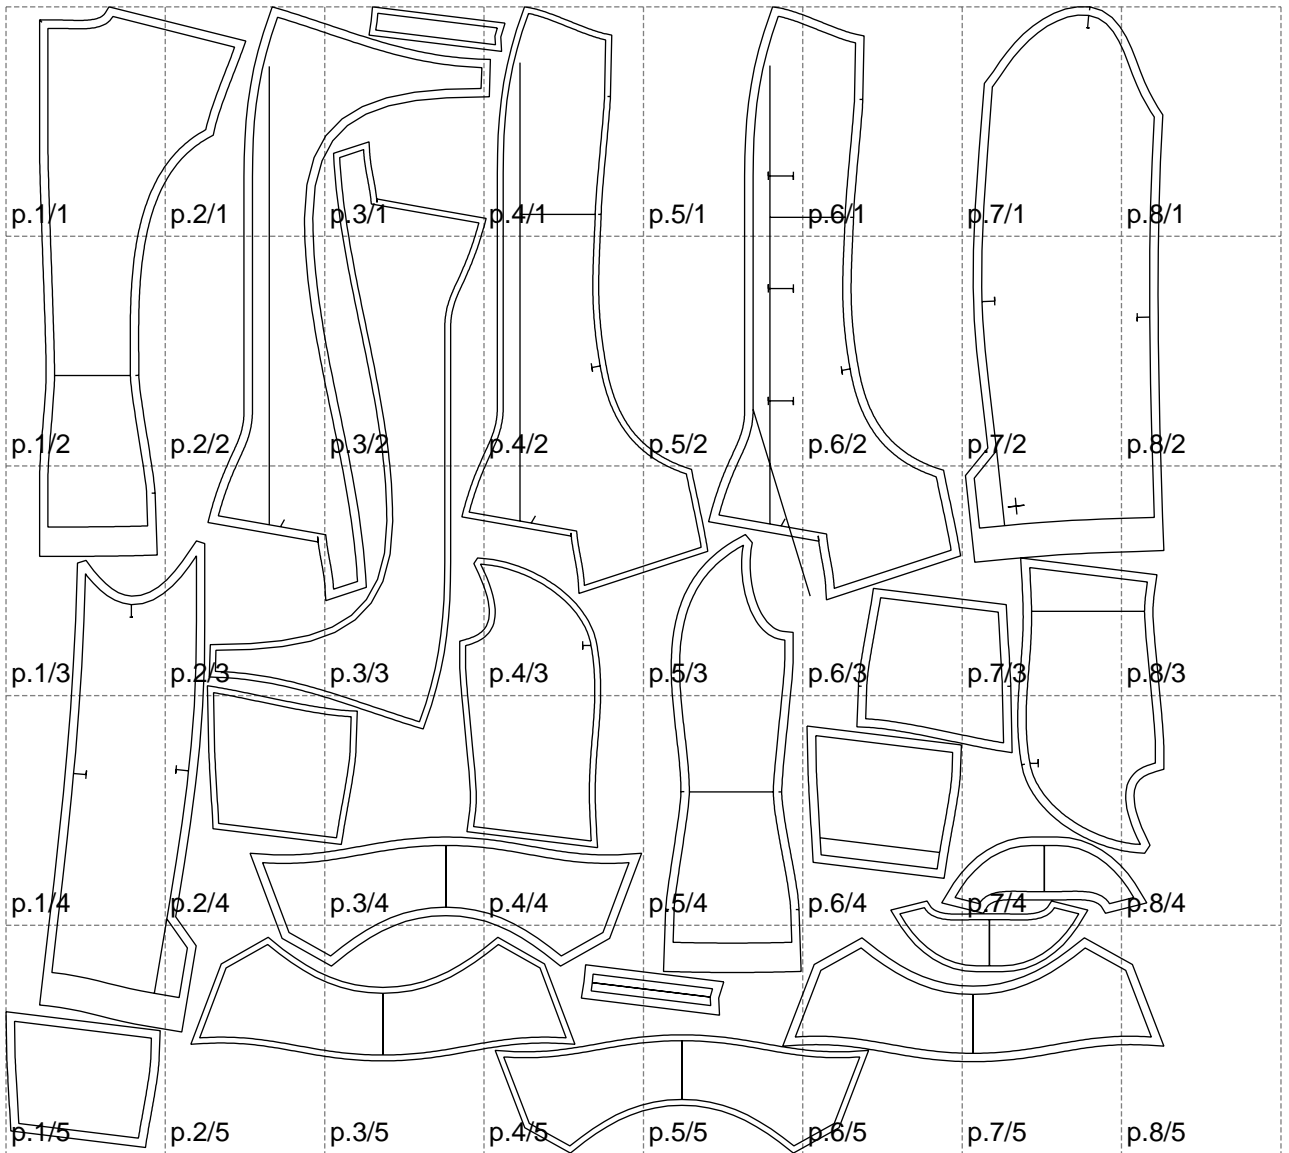

Not for print

Paper size: A4, size:1378.91 x1364.95 mm

Example

size:1499.00 x1422.67 mm

Maneken =1 ver.0

rz_1=170

rz_16=88

rz_17=75.6

rz_18=67.6

rz_19=96

rz_20=94.6

.
.
.