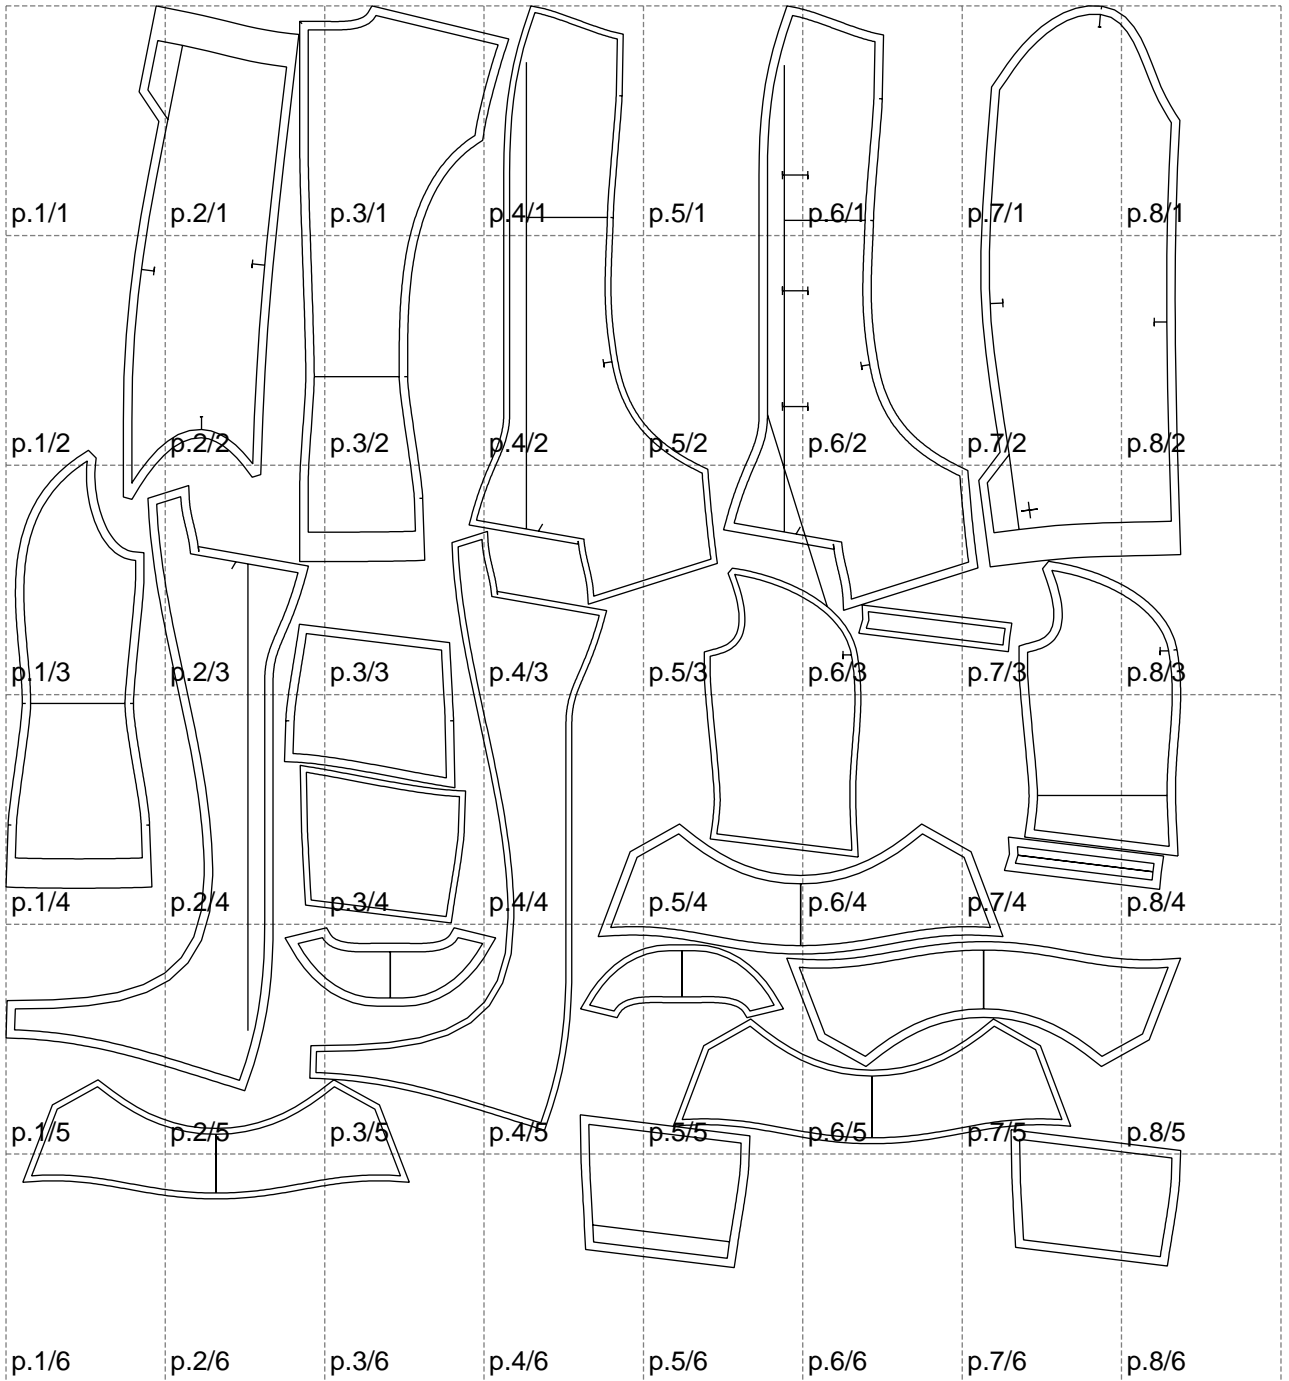

Not for print

Paper size: A4, size:1399.00 x1502.51 mm

# Example

size:1488.95 x1643.31 mm

Maneken =1 ver.0

rz\_1=170

rz\_16=96

rz\_17=82

rz\_18=76

rz\_19=104

rz\_20=101.8

---

. . . . .  
. . . . .  
. . . . .