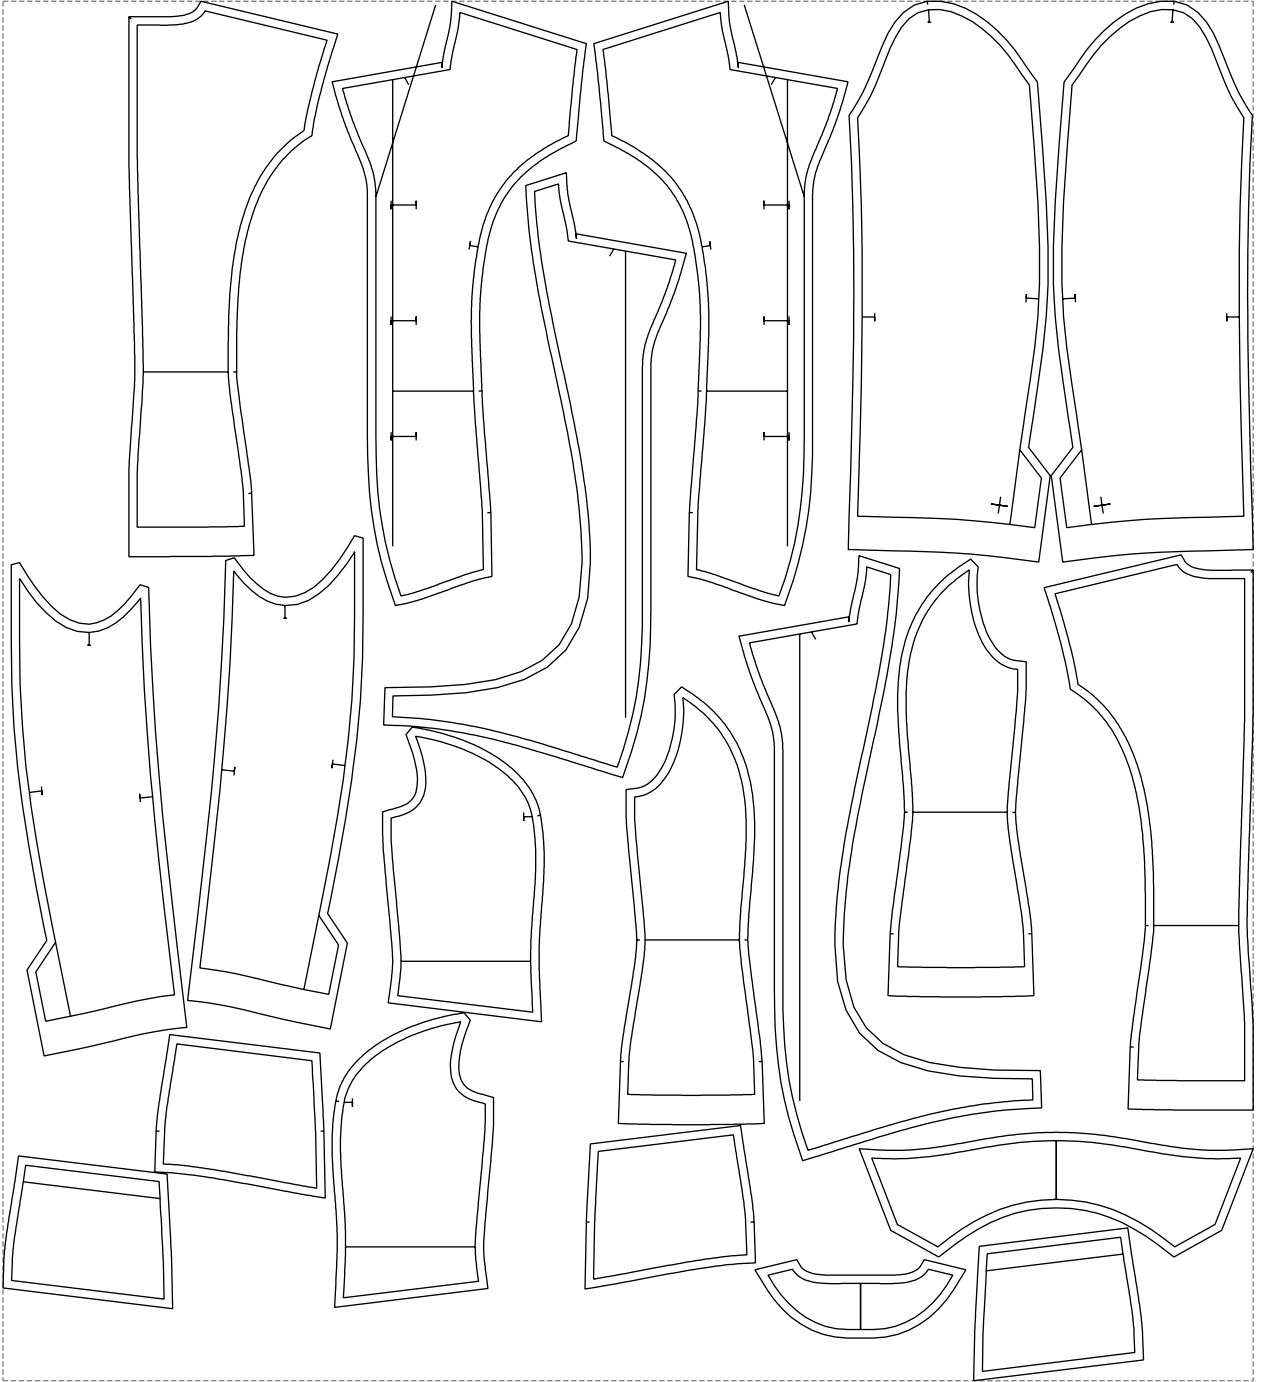

Not for print

Paper size: A4, size:1399.00 x1502.51 mm

# Example

size:1488.95 x1643.31 mm

Maneken =1 ver.0

rz\_1=170

rz\_16=96

rz\_17=82

rz\_18=76

rz\_19=104

rz\_20=101.8

---

. . . . .  
. . . . .  
. . . . .