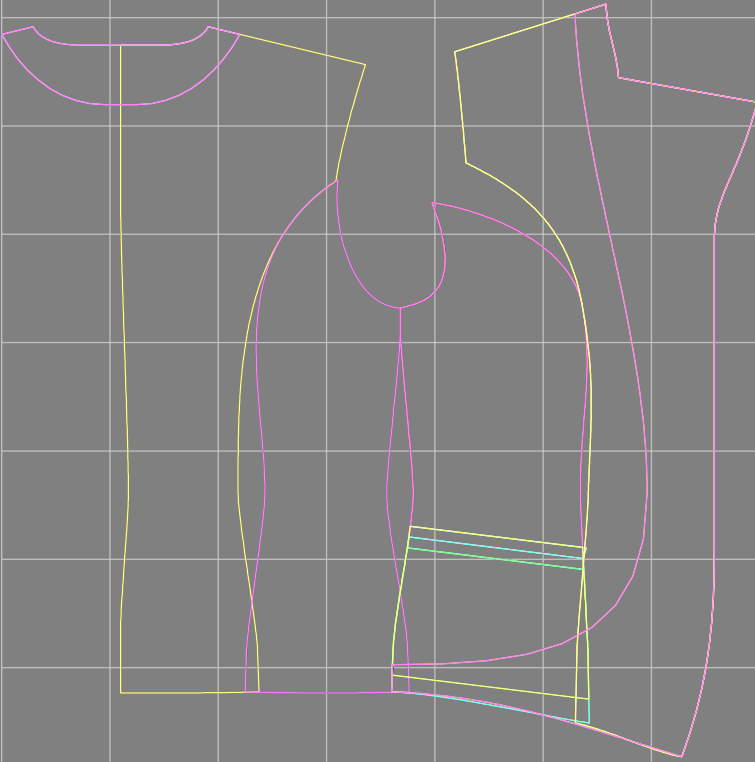

Not for print

Paper size: A4, size:1399.00 x1502.51 mm

# Example

size:1488.95 x1643.31 mm

Maneken =1 ver.0

rz\_1=170

rz\_16=96

rz\_17=82

rz\_18=76

rz\_19=104

rz\_20=101.8

---

. . . . .  
. . . . .  
. . . . .