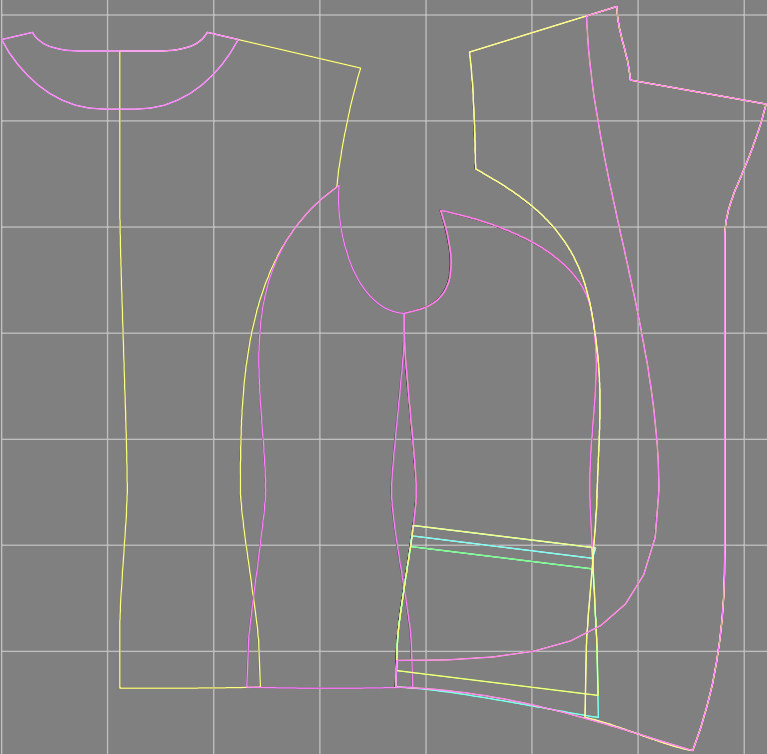

# Example

size:1438.82 x1740.40 mm

Maneken =1 ver.0

rz\_1=170

rz\_16=100

rz\_17=85.4

rz\_18=80.2

rz\_19=108

rz\_20=105.4

---

. . . . .  
. . . . .  
. . . . .