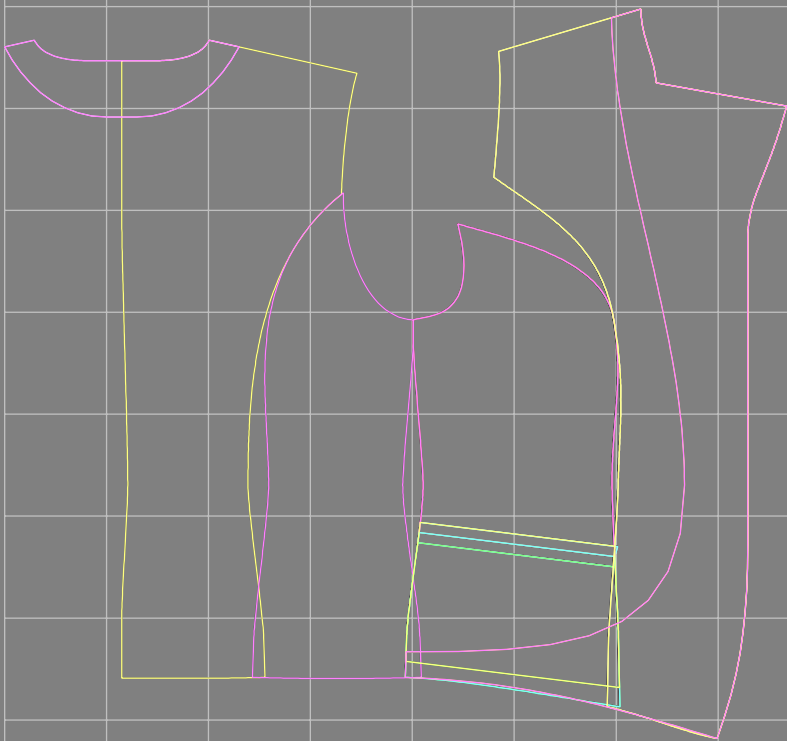

Not for print

Paper size: A4, size:1399.00 x1577.32 mm

Example

size:1478.93 x1762.33 mm

Maneken =1 ver.0

rz_1=170

rz_16=108

rz_17=92.5

rz_18=89.2

rz_19=116

rz_20=113

.
.
.