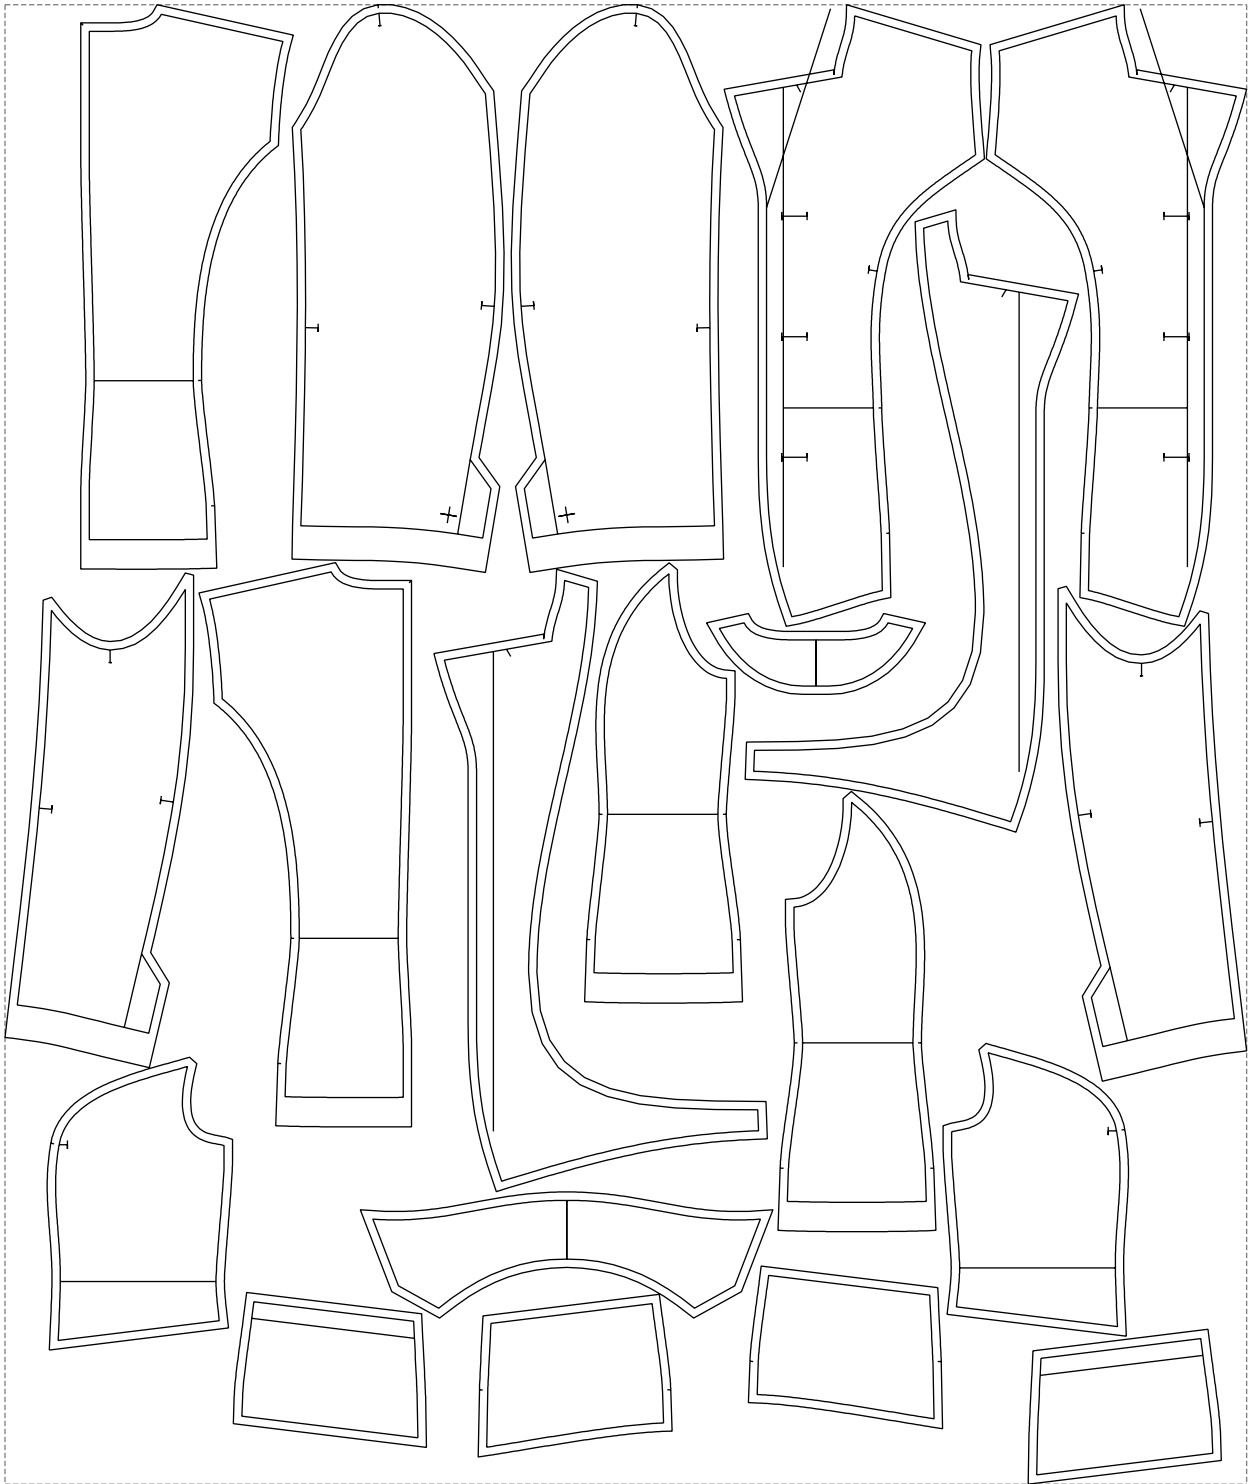

Not for print

Paper size: A4, size:1399.00 x1577.32 mm

Example

size:1478.93 x1762.33 mm

Maneken =1 ver.0

rz_1=170

rz_16=108

rz_17=92.5

rz_18=89.2

rz_19=116

rz_20=113

.
.
.