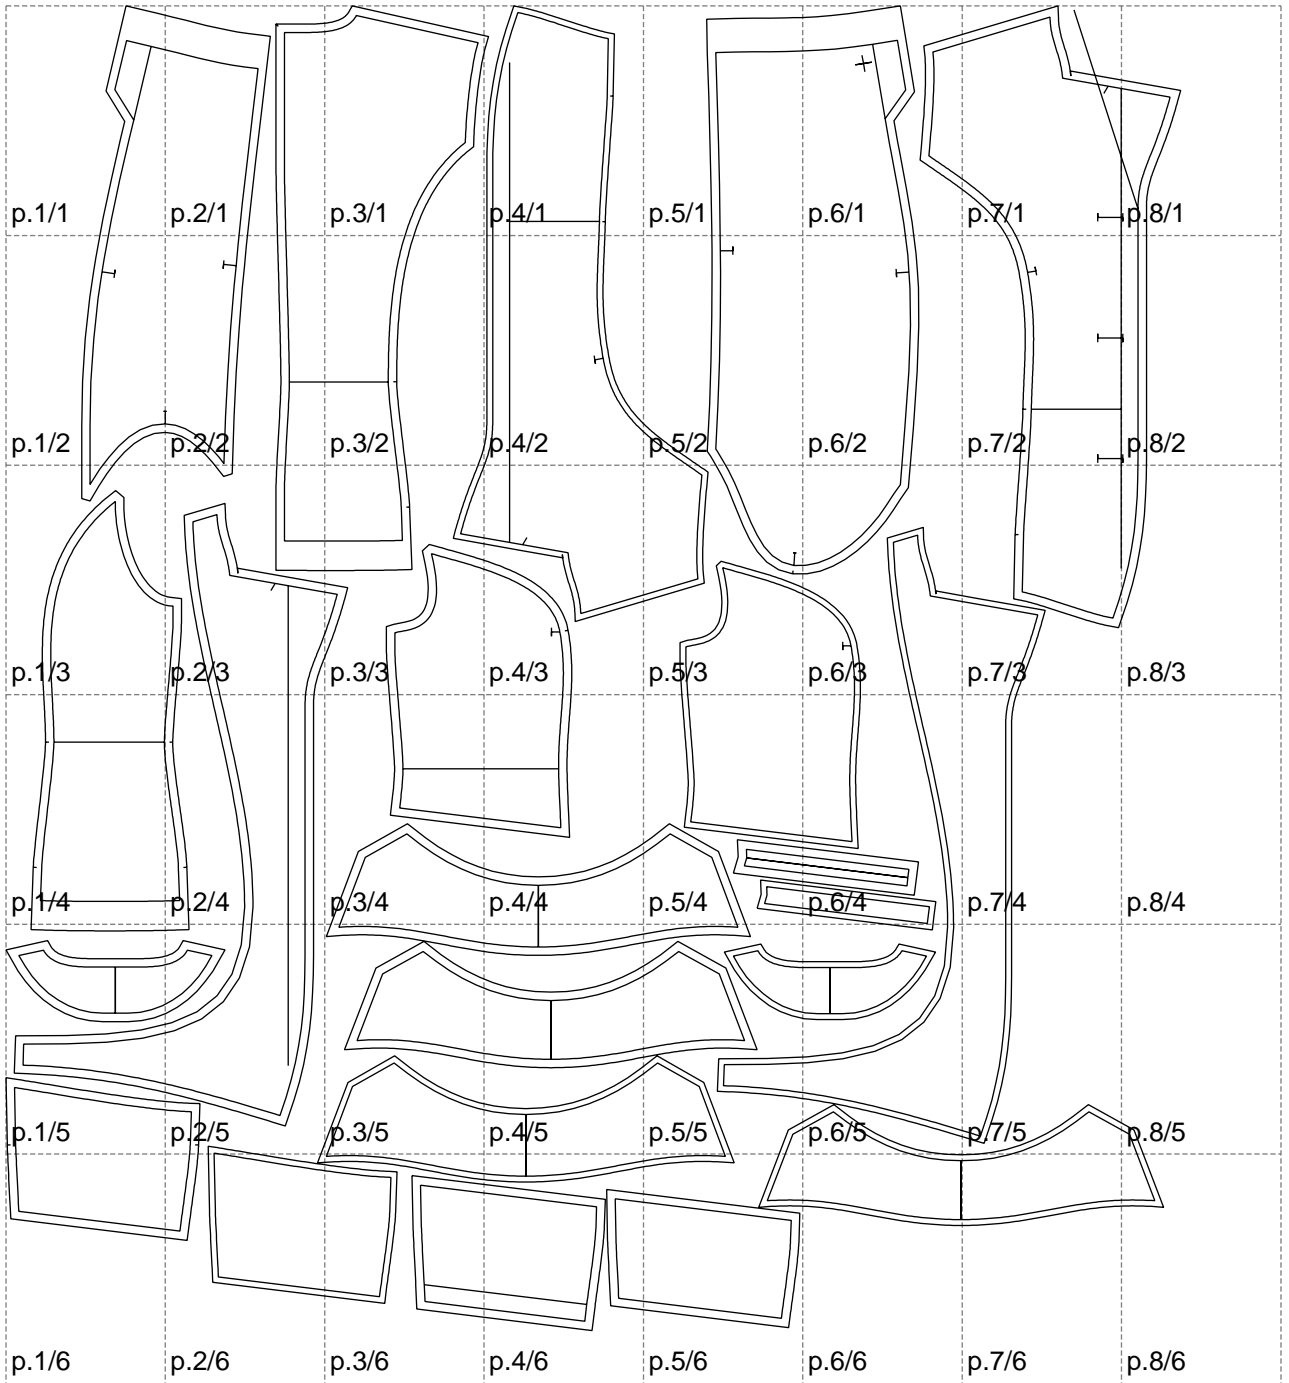

Not for print

Paper size: A4, size:1399.00 x1577.32 mm

Example

size:1478.93 x1762.33 mm

Maneken =1 ver.0

rz_1=170

rz_16=108

rz_17=92.5

rz_18=89.2

rz_19=116

rz_20=113

.
.
.