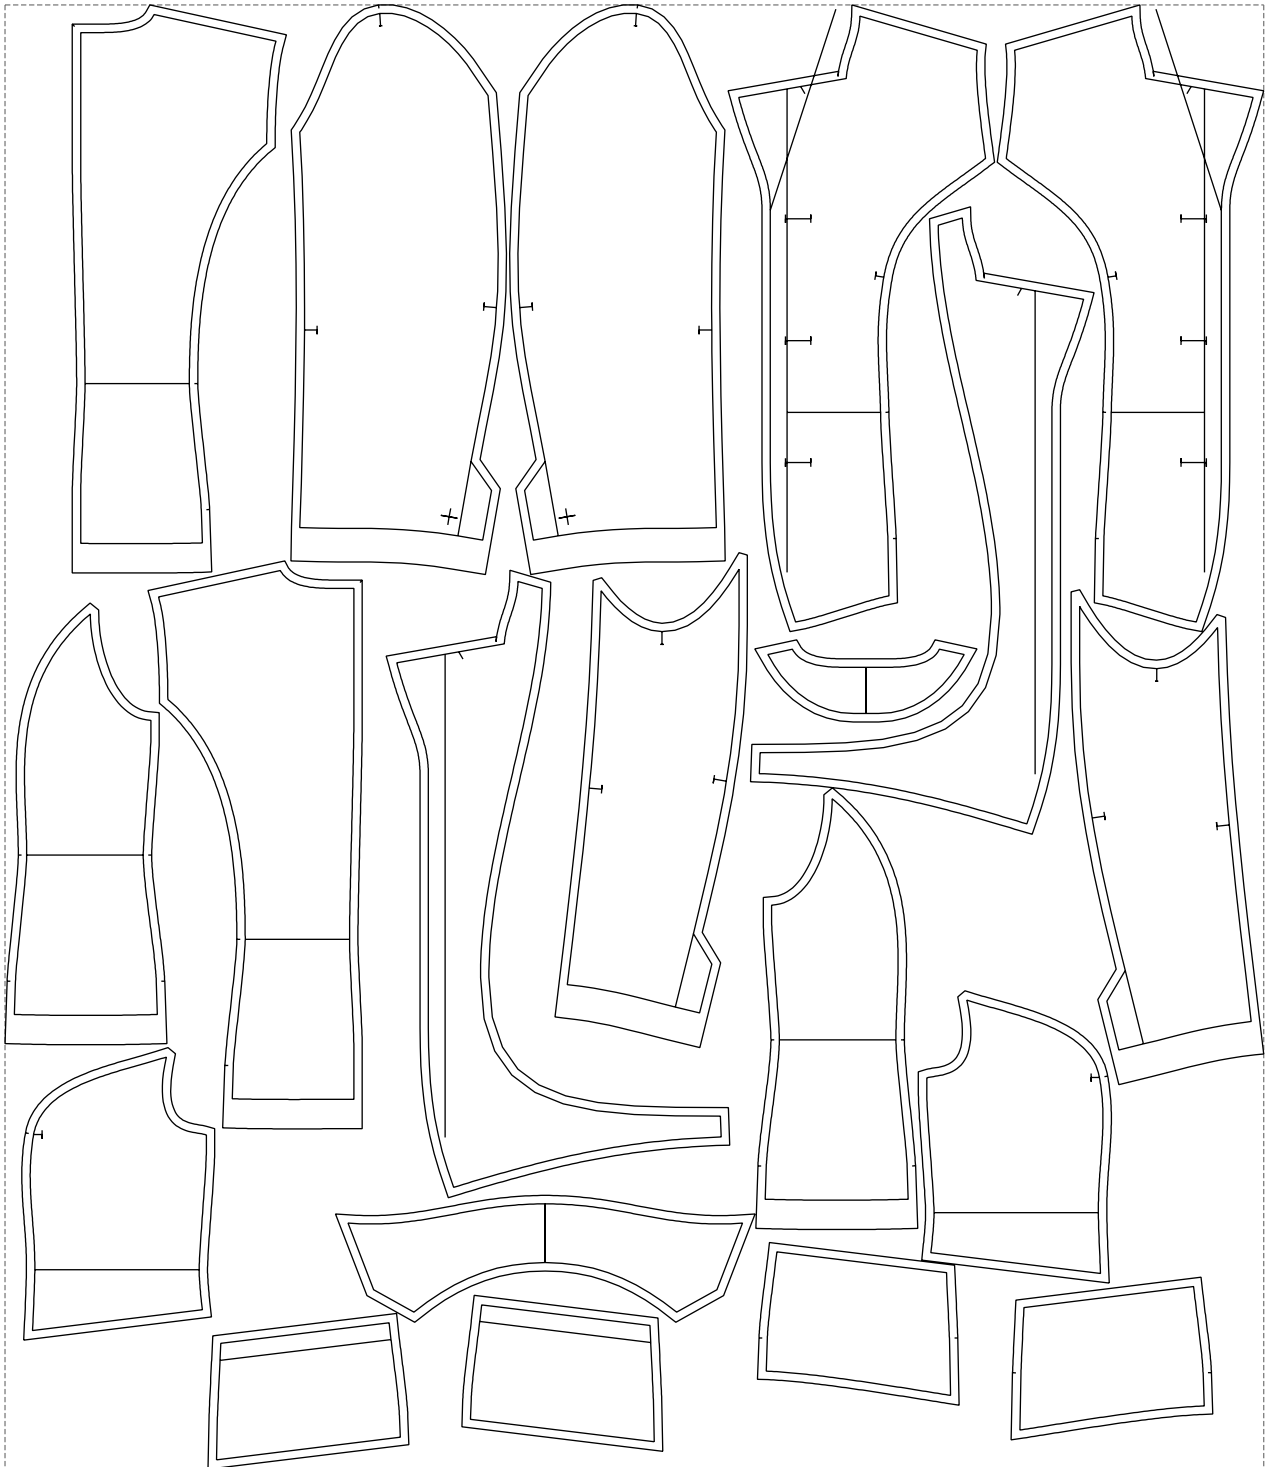

Not for print

Paper size: A4, size:1399.00 x1648.16 mm

# Example

size:1499.00 x1744.21 mm

Maneken =1 ver.0

rz\_1=170

rz\_16=112

rz\_17=96.2

rz\_18=94

rz\_19=120

rz\_20=117

---

. . . . .  
. . . . .  
. . . . .