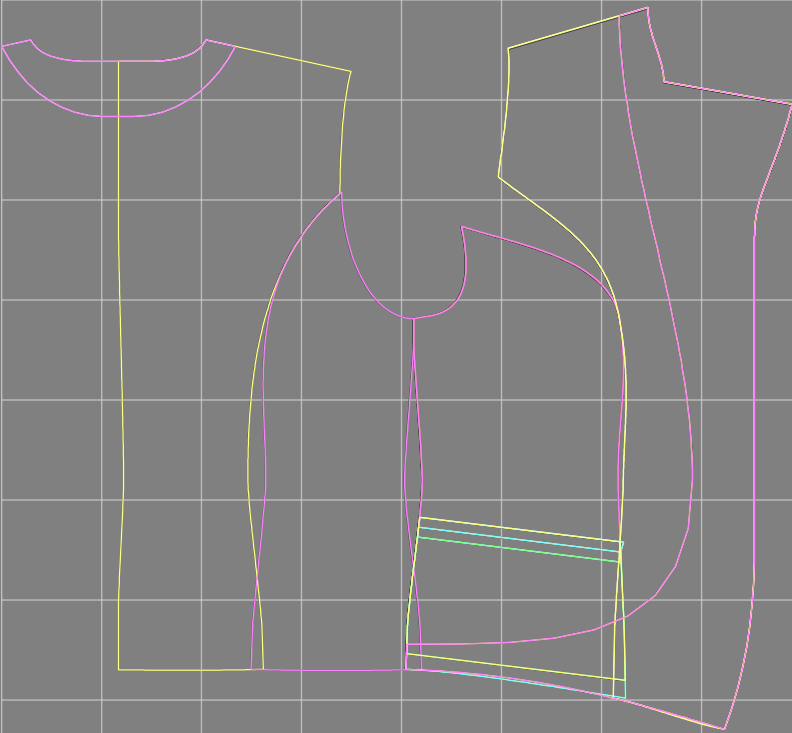

Not for print

Paper size: A4, size:1399.00 x1648.16 mm

# Example

size:1499.00 x1744.21 mm

Maneken =1 ver.0

rz\_1=170

rz\_16=112

rz\_17=96.2

rz\_18=94

rz\_19=120

rz\_20=117

---

. . . . .  
. . . . .  
. . . . .