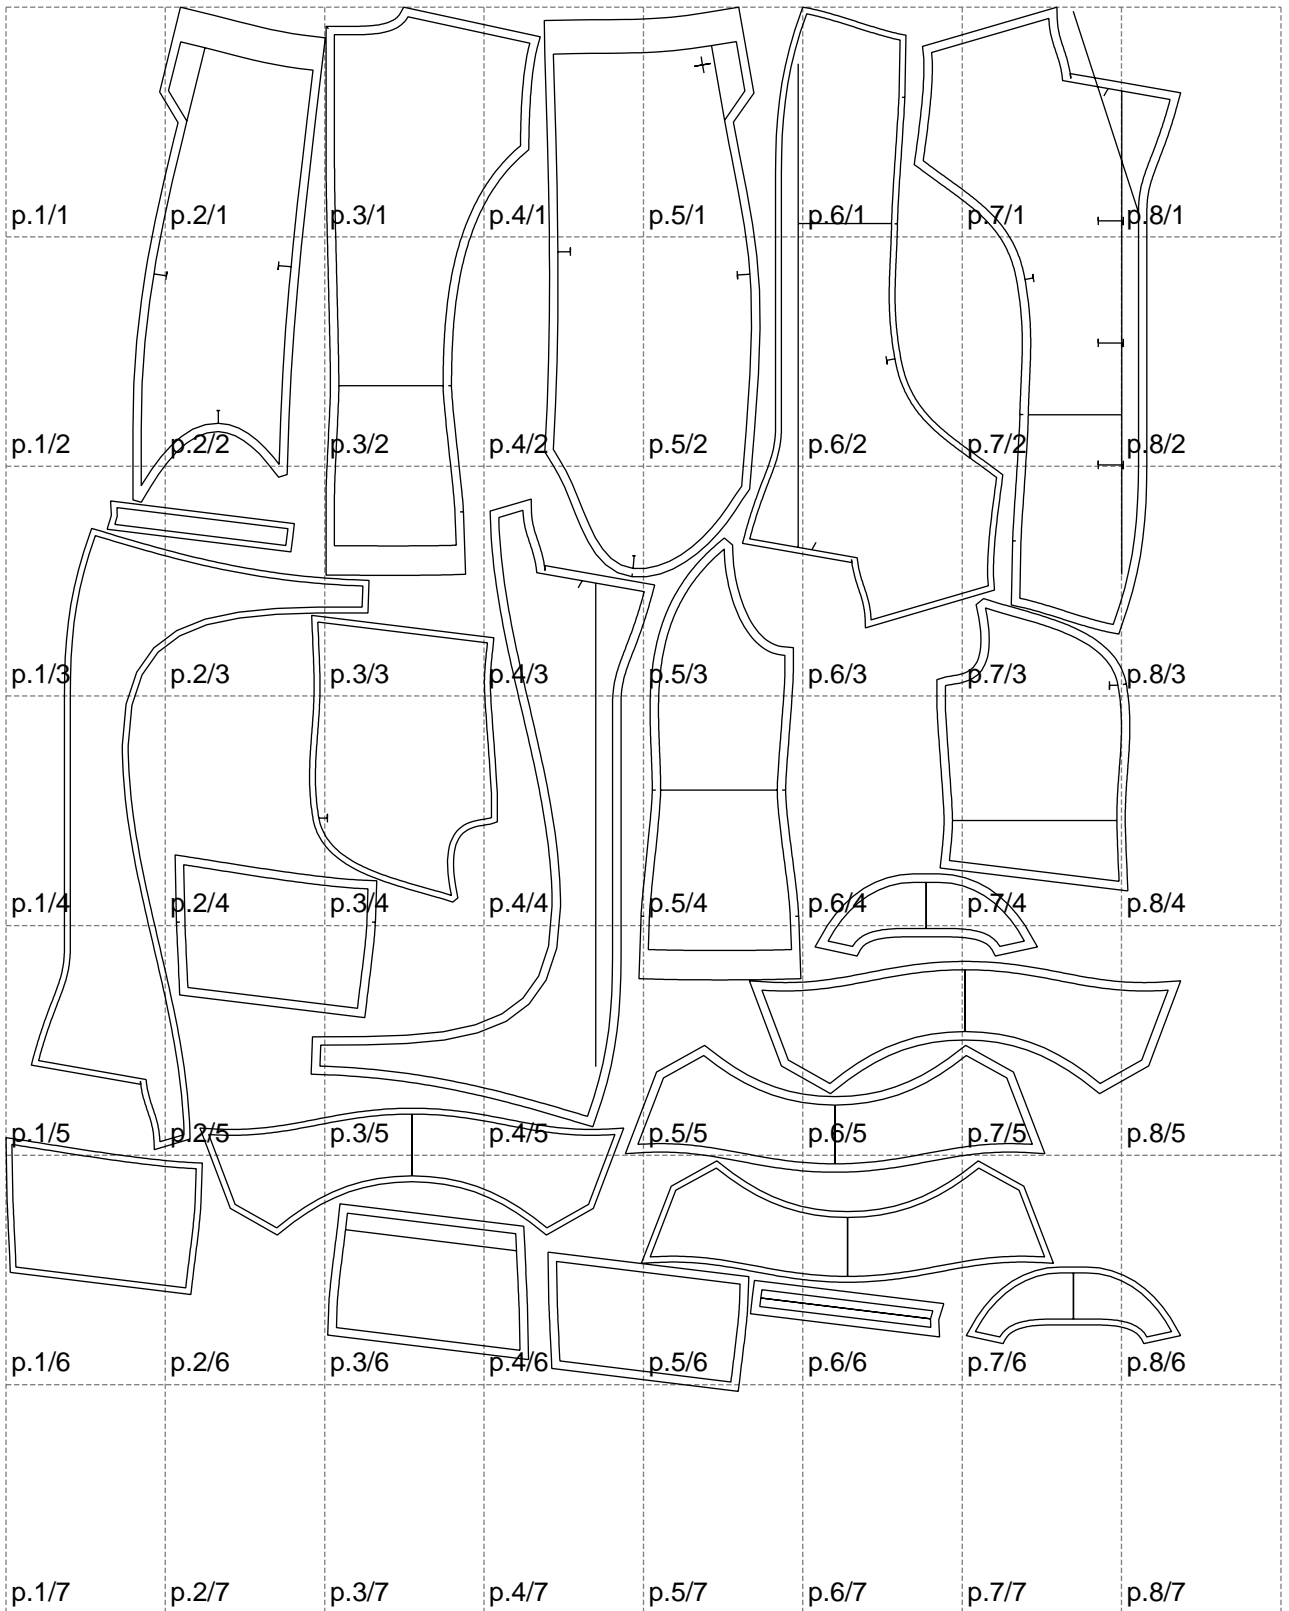

Not for print

Paper size: A4, size:1399.00 x1648.16 mm

# Example

size:1499.00 x1744.21 mm

Maneken =1 ver.0

rz\_1=170

rz\_16=112

rz\_17=96.2

rz\_18=94

rz\_19=120

rz\_20=117

---

. . . . .  
. . . . .  
. . . . .