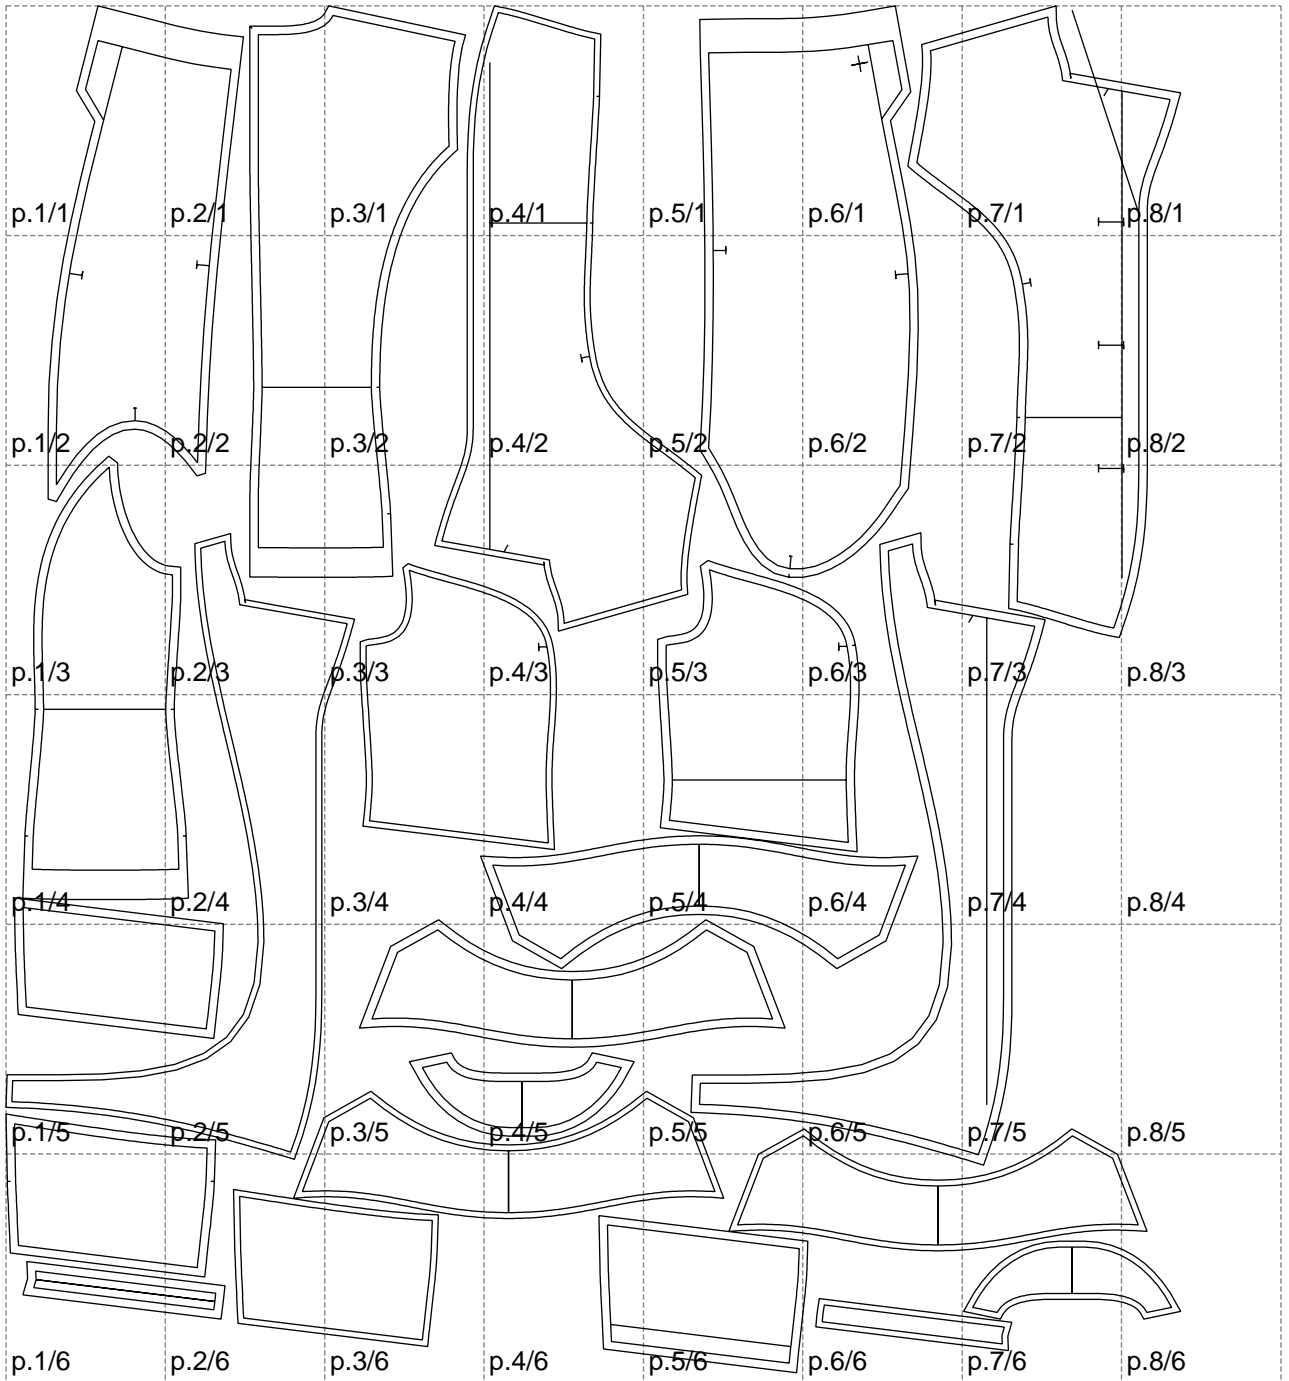

Not for print

Paper size: A4, size:1399.00 x1627.39 mm

Example

size:1499.00 x1837.36 mm

Maneken =1 ver.0

rz_1=170

rz_16=116

rz_17=100

rz_18=98.8

rz_19=124

rz_20=121

.
.
.