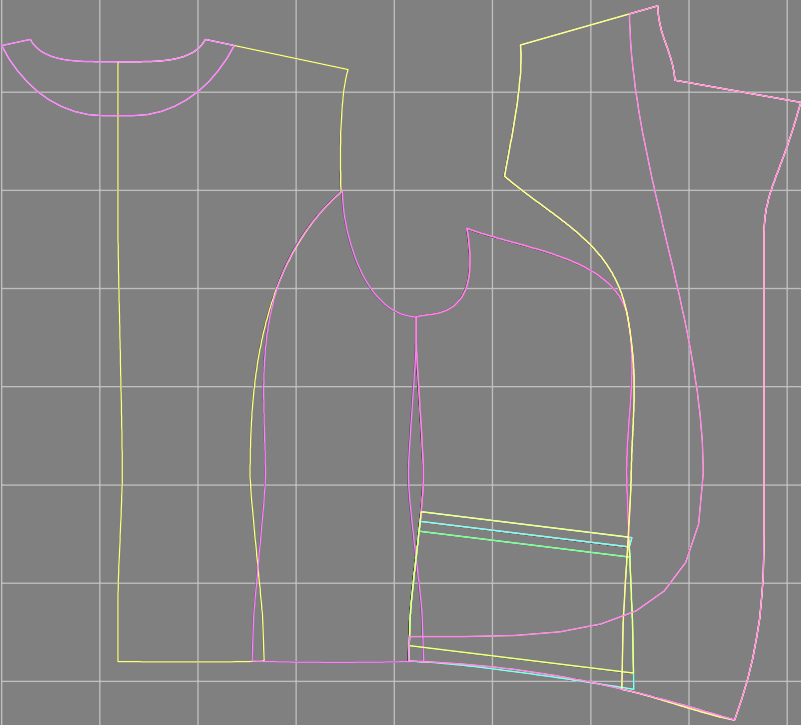

Not for print

Paper size: A4, size:1399.00 x1627.39 mm

Example

size:1499.00 x1837.36 mm

Maneken =1 ver.0

rz_1=170

rz_16=116

rz_17=100

rz_18=98.8

rz_19=124

rz_20=121

.
.
.