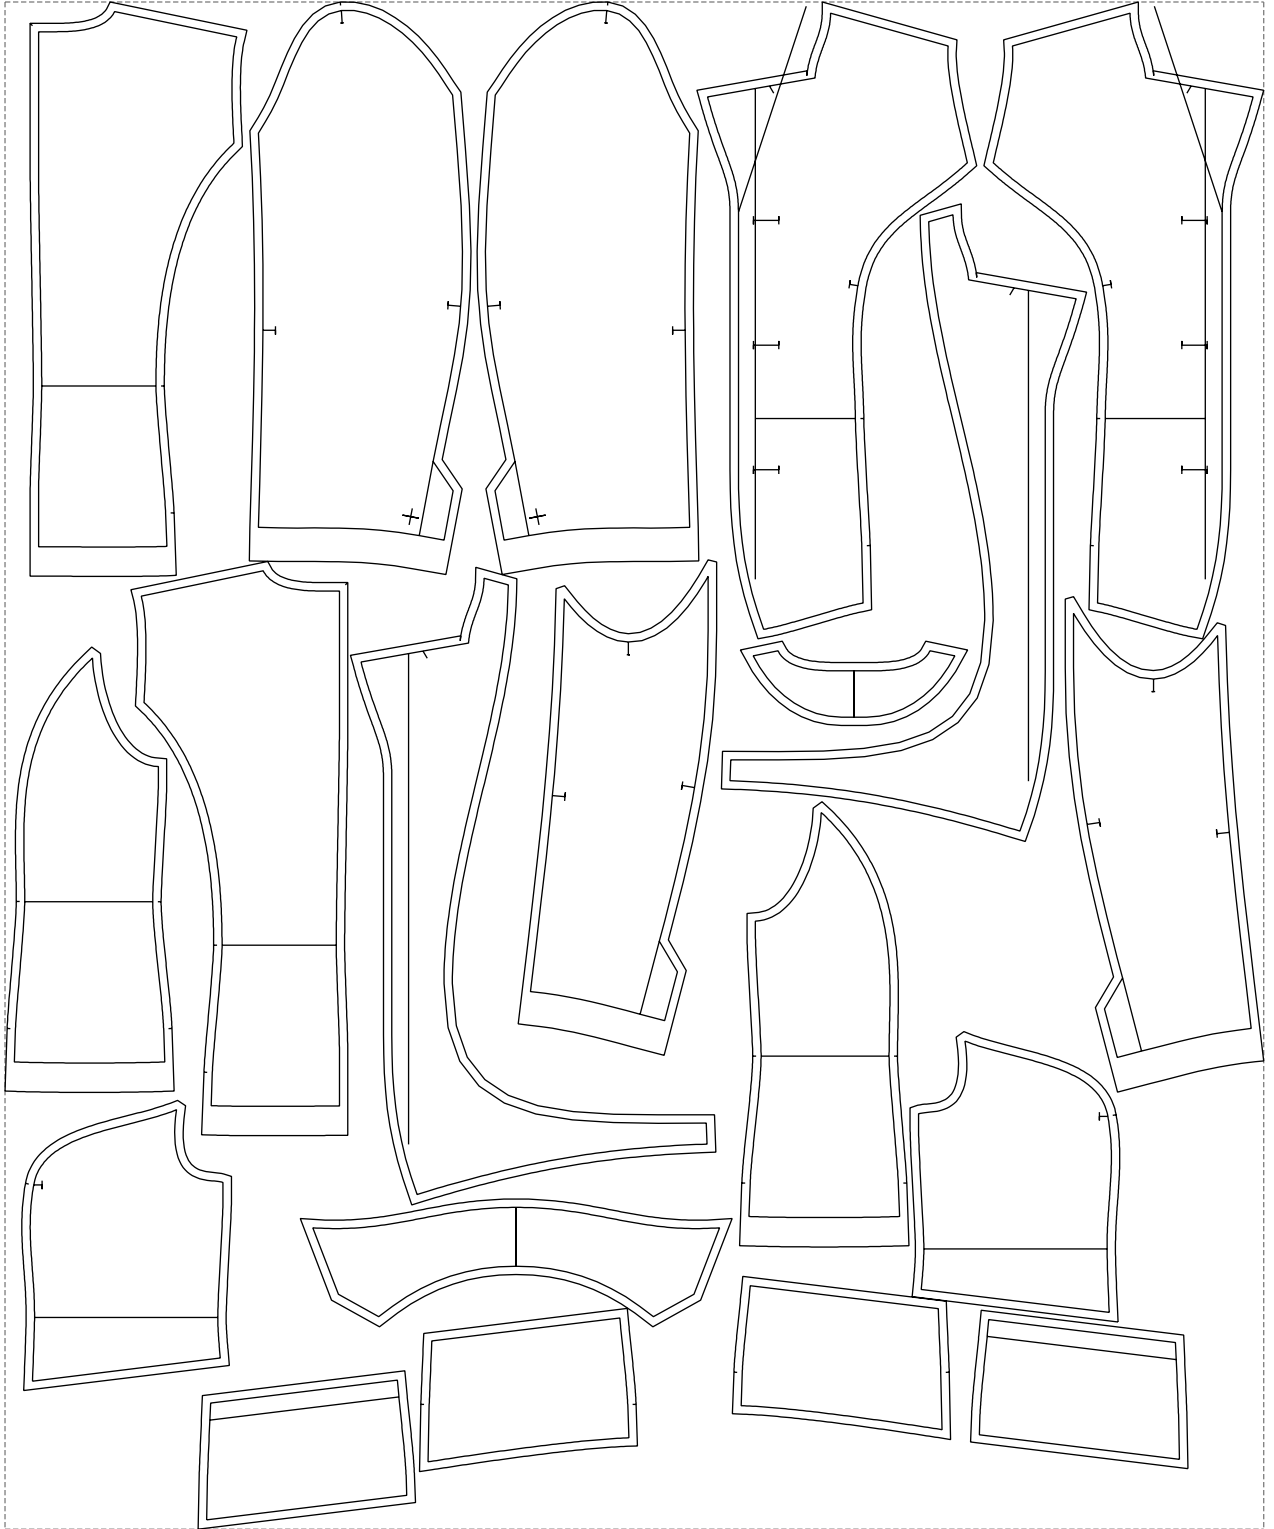

Not for print

Paper size: A4, size:1399.00 x1687.91 mm

Example

size:1499.00 x1819.18 mm

Maneken =1 ver.0

rz_1=170

rz_16=120

rz_17=104

rz_18=103.6

rz_19=128

rz_20=125.1

.
.
.