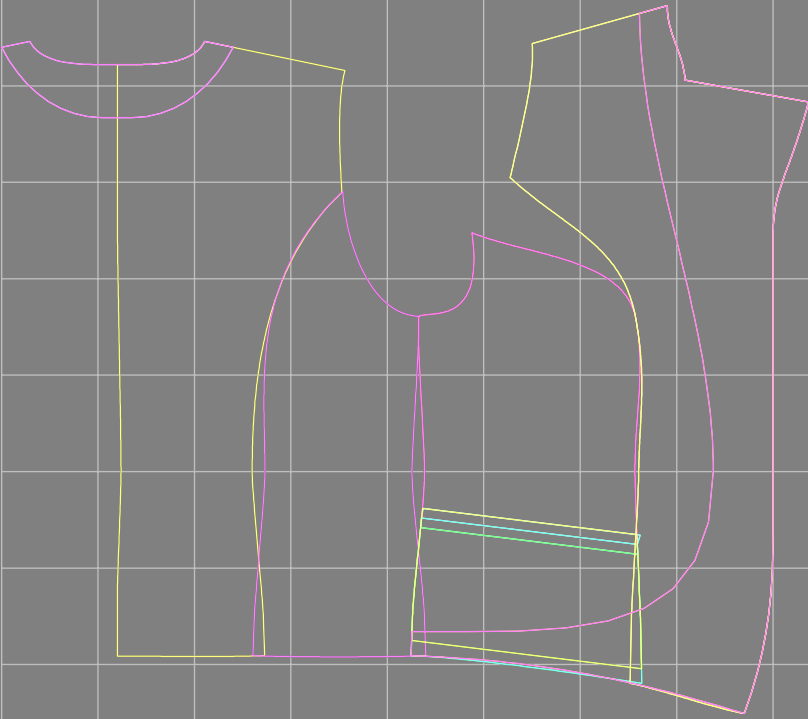

Not for print

Paper size: A4, size:1399.00 x1687.91 mm

Example

size:1499.00 x1819.18 mm

Maneken =1 ver.0

rz_1=170

rz_16=120

rz_17=104

rz_18=103.6

rz_19=128

rz_20=125.1

.
.
.