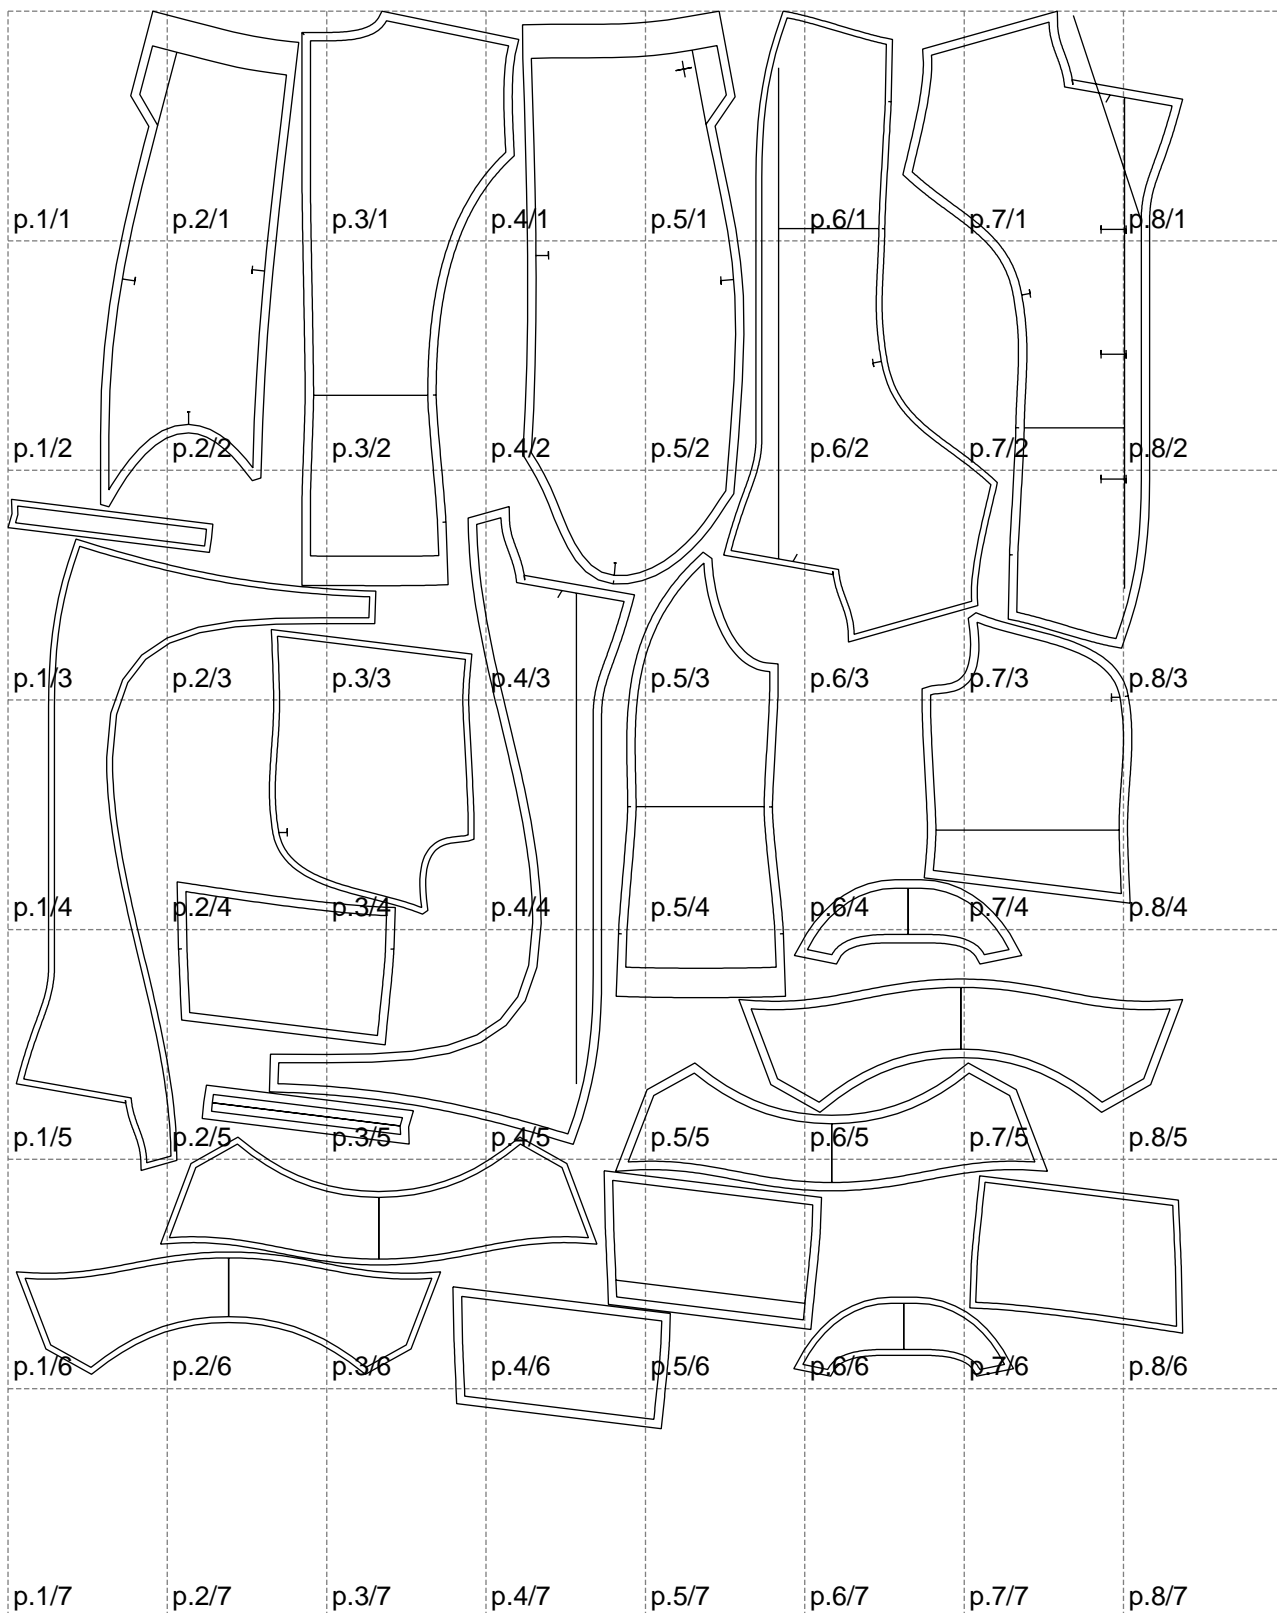

Not for print

Paper size: A4, size:1399.00 x1687.91 mm

Example

size:1499.00 x1819.18 mm

Maneken =1 ver.0

rz_1=170

rz_16=120

rz_17=104

rz_18=103.6

rz_19=128

rz_20=125.1

.
.
.