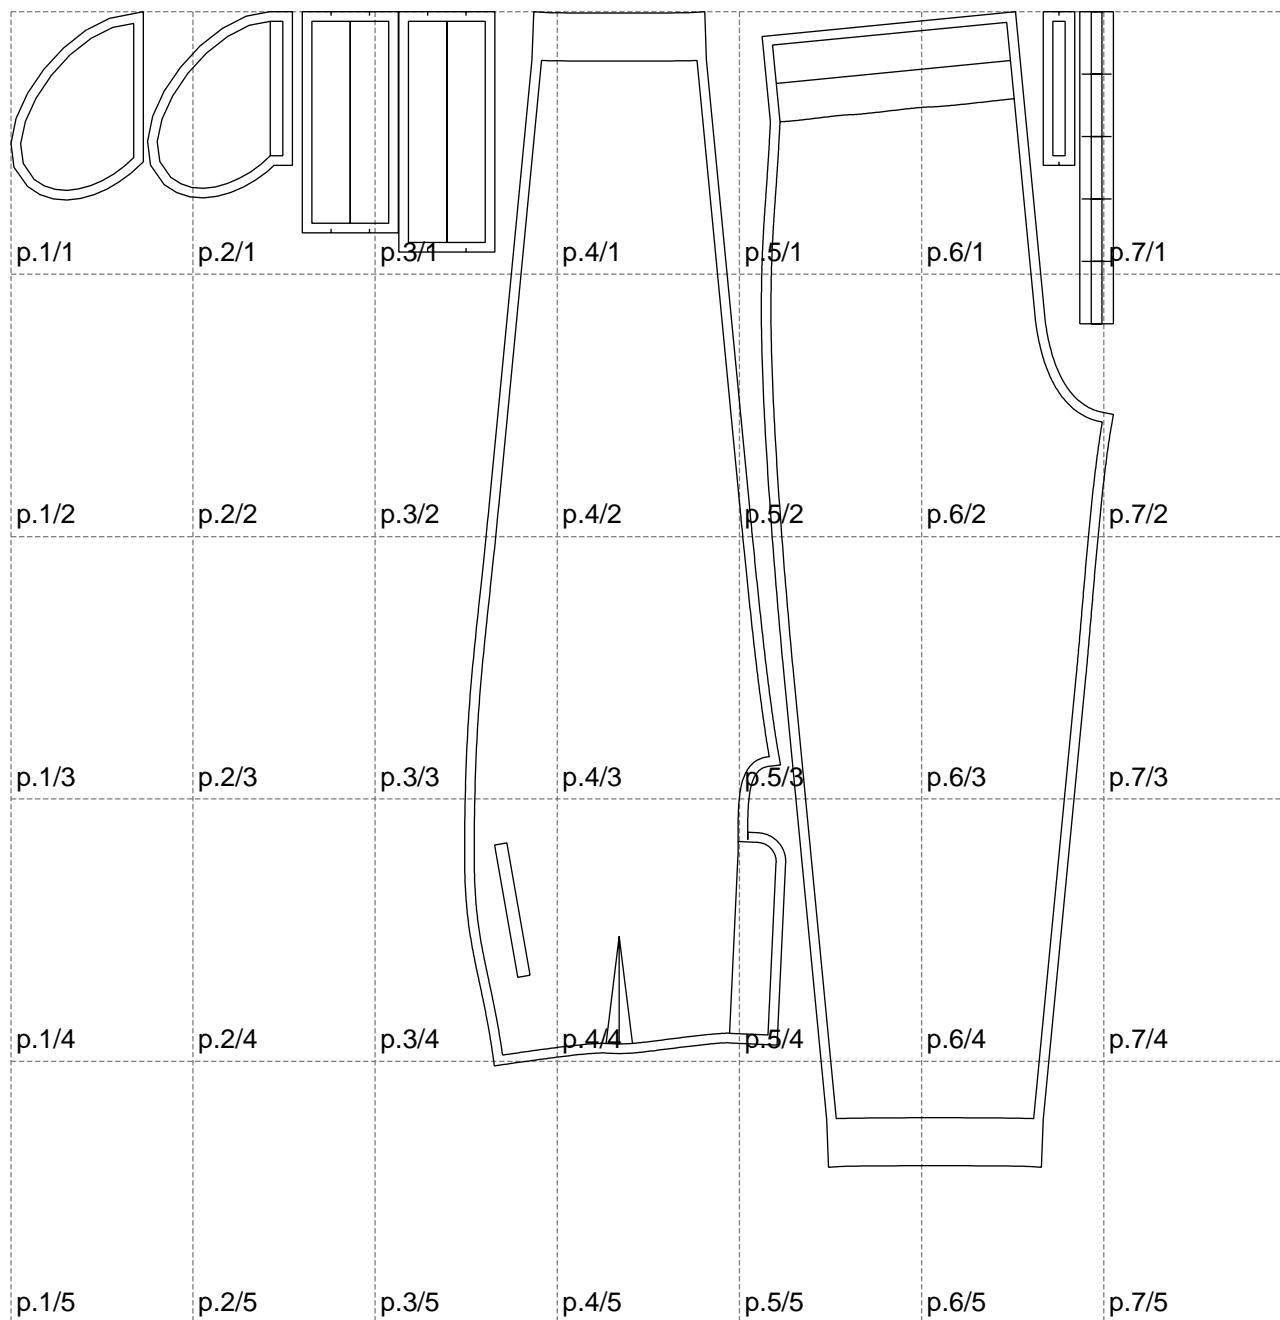

Not for print

Paper size: A4, size:1148.82 x1204.00 mm

Example

size:1488.96 x1242.01 mm

Maneken =1 ver.0

rz_1=170

rz_16=88

rz_17=75.6

rz_18=67.6

rz_19=96

rz_20=94.6

.
.
.