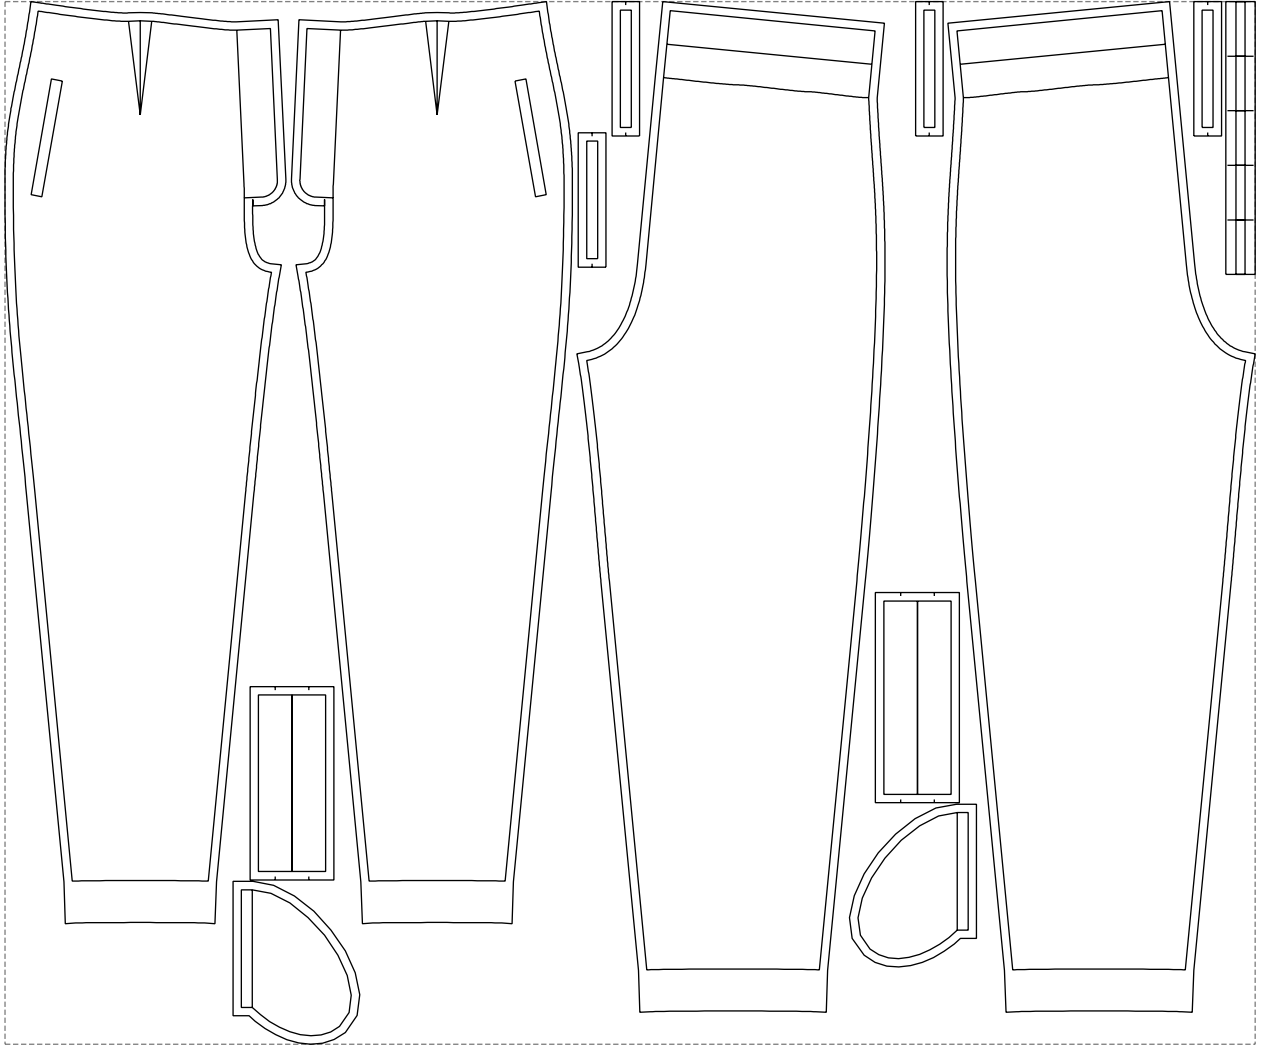

Not for print

Paper size: A4, size:1148.82 x1204.00 mm

Example

size:1488.96 x1242.01 mm

Maneken =1 ver.0

rz_1=170

rz_16=88

rz_17=75.6

rz_18=67.6

rz_19=96

rz_20=94.6

.
.
.