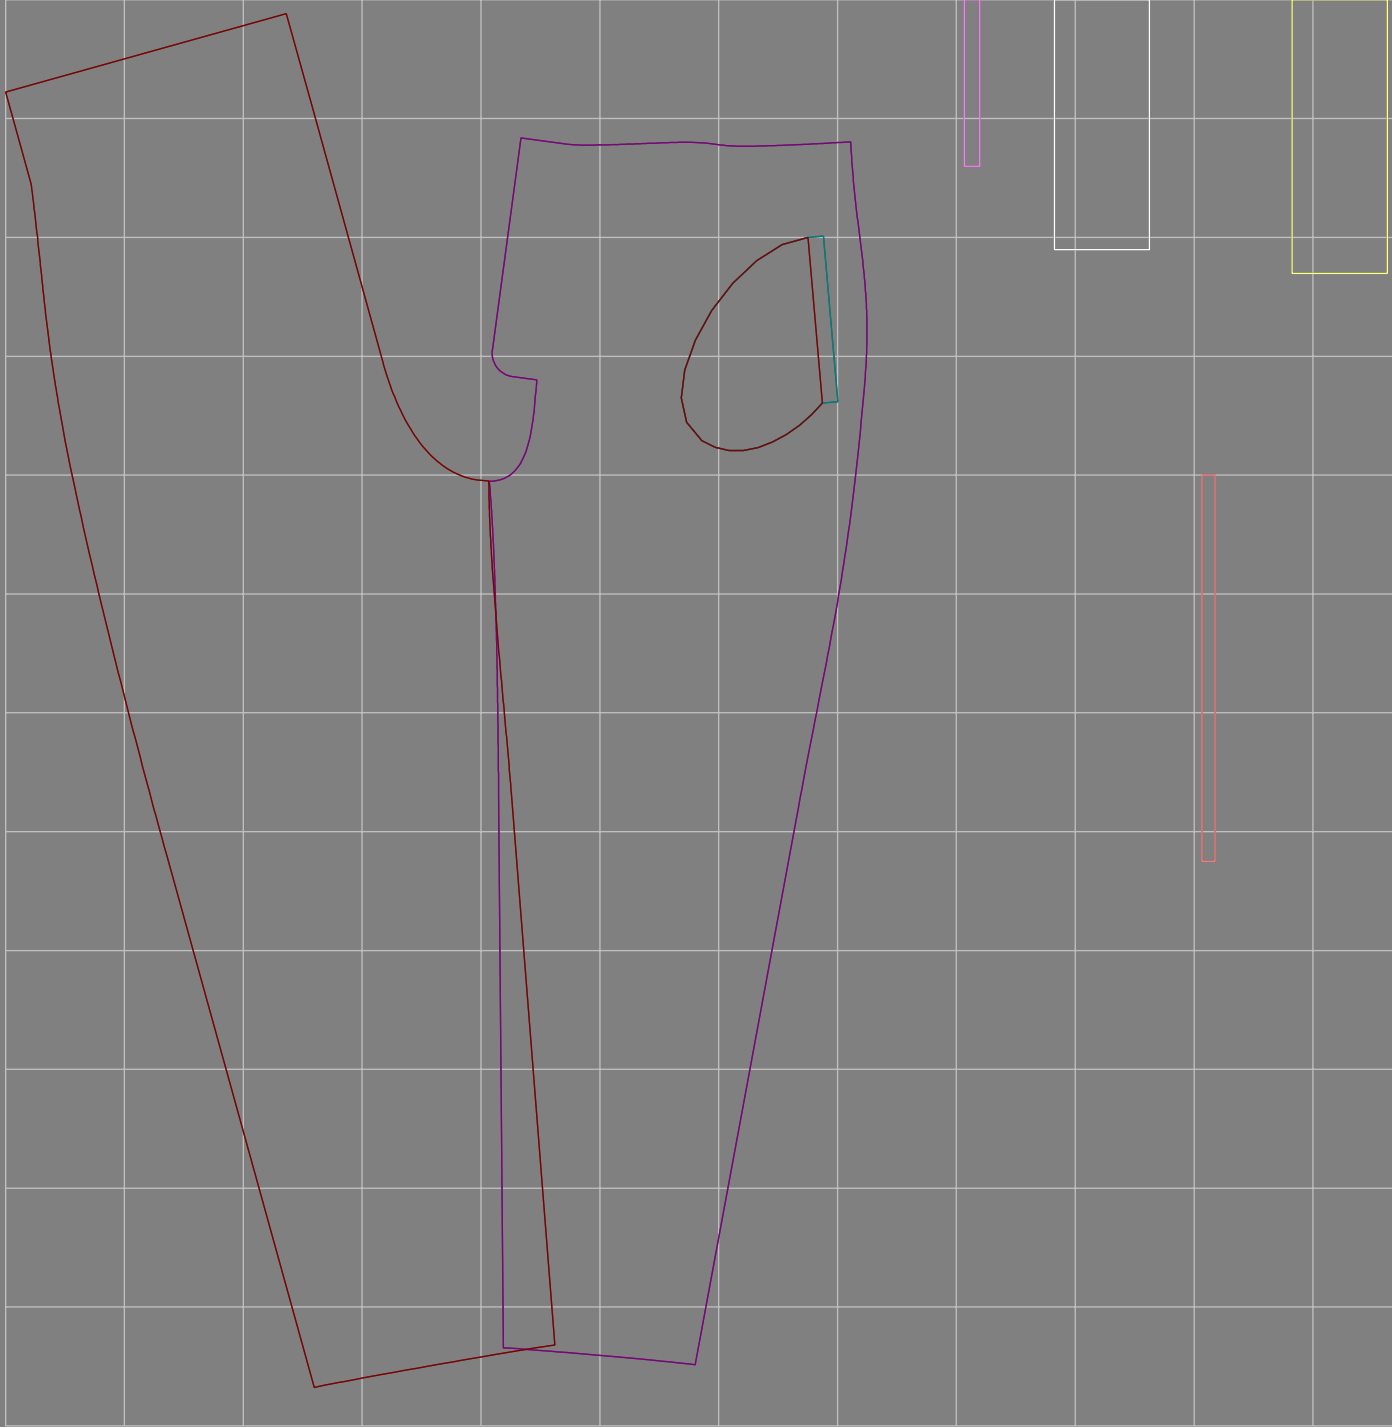

Not for print

Paper size: A4, size:1148.82 x1204.00 mm

Example

size:1488.96 x1242.01 mm

Maneken =1 ver.0

rz_1=170

rz_16=88

rz_17=75.6

rz_18=67.6

rz_19=96

rz_20=94.6

.
.
.