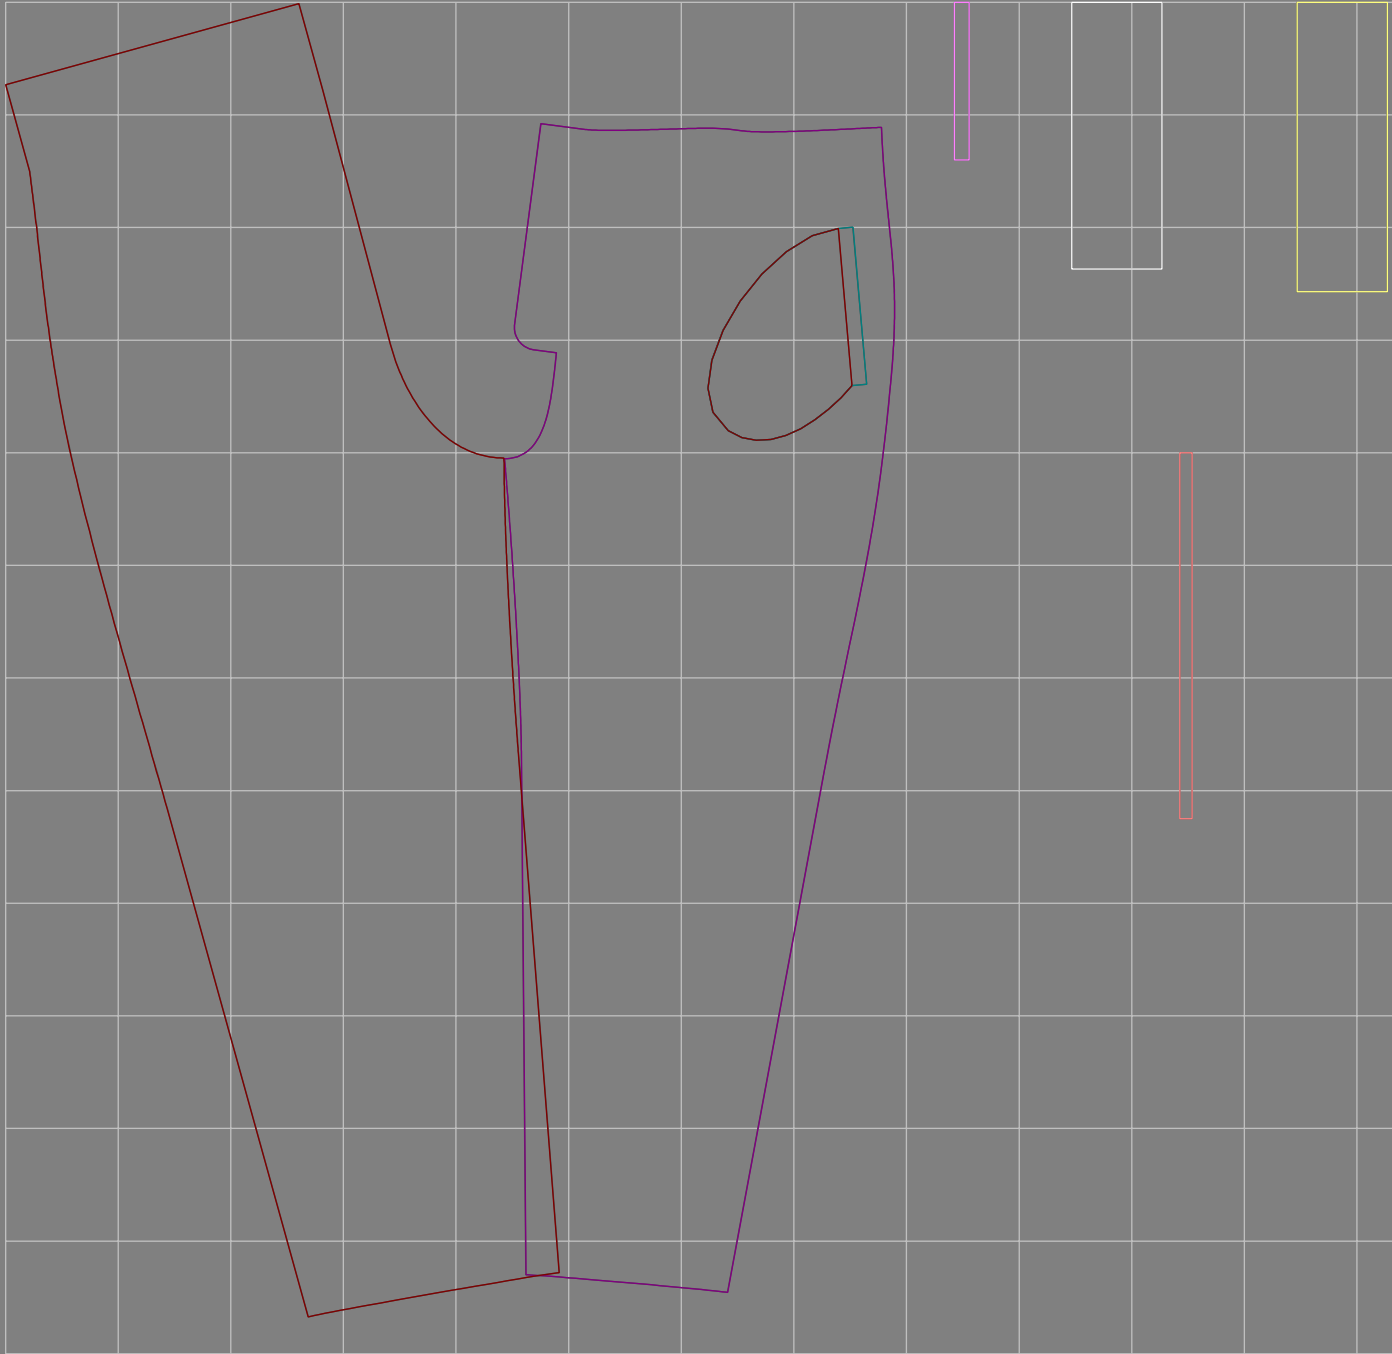

Not for print

Paper size: A4, size:1218.82 x1211.45 mm

# Example

size:1458.94 x2187.52 mm

Maneken =1 ver.0

rz\_1=170

rz\_16=96

rz\_17=82

rz\_18=76

rz\_19=104

rz\_20=101.8

---

. . . . .  
. . . . .  
. . . . .