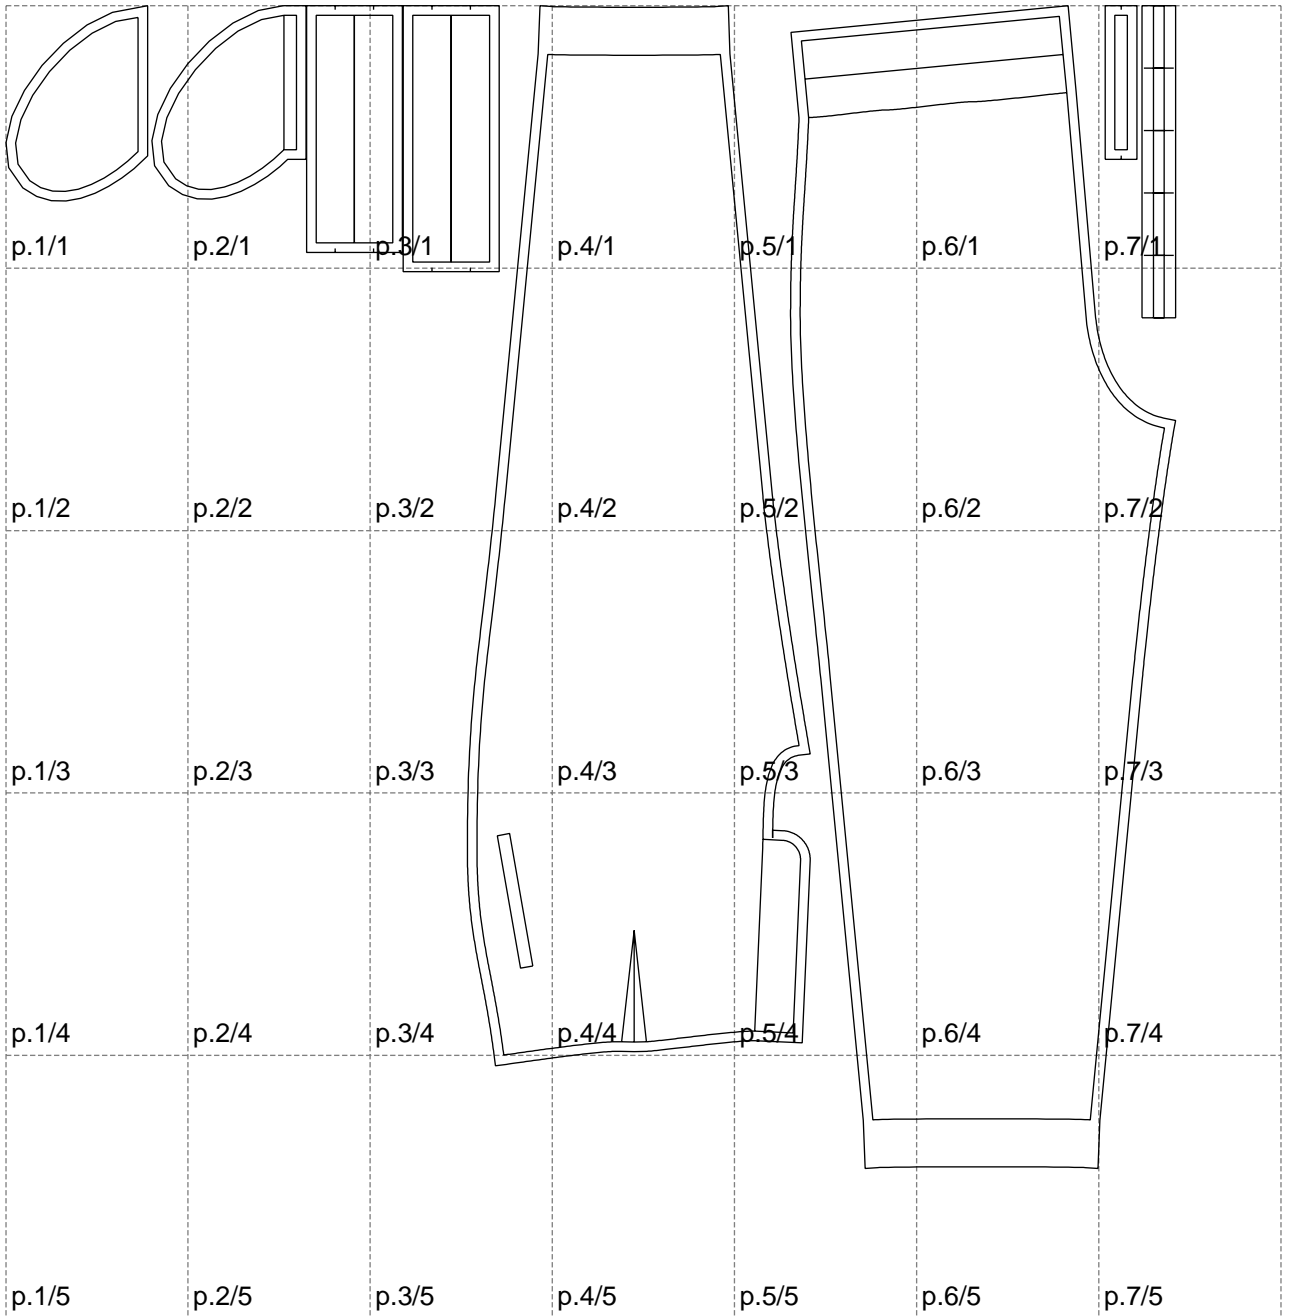

Not for print

Paper size: A4, size:1218.82 x1211.45 mm

# Example

size:1458.94 x2187.52 mm

Maneken =1 ver.0

rz\_1=170

rz\_16=96

rz\_17=82

rz\_18=76

rz\_19=104

rz\_20=101.8

---

. . . . .  
. . . . .  
. . . . .