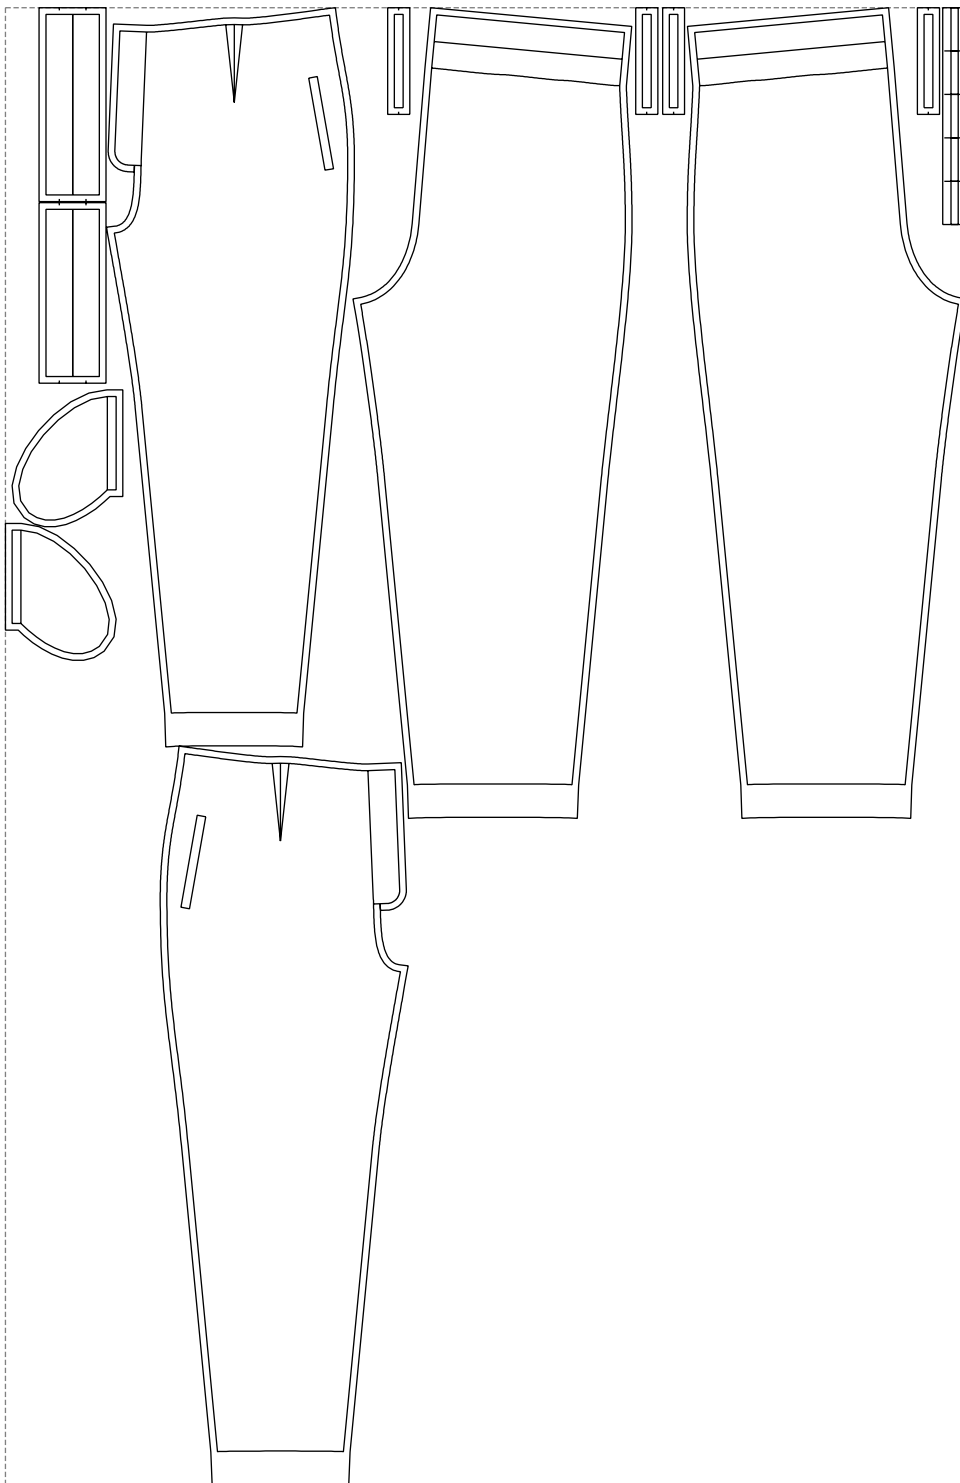

Not for print

Paper size: A4, size:1258.28 x1214.59 mm

# Example

size:1438.85 x2213.62 mm

Maneken =1 ver.0

rz\_1=170

rz\_16=100

rz\_17=85.4

rz\_18=80.2

rz\_19=108

rz\_20=105.4

---

. . . . .  
. . . . .  
. . . . .