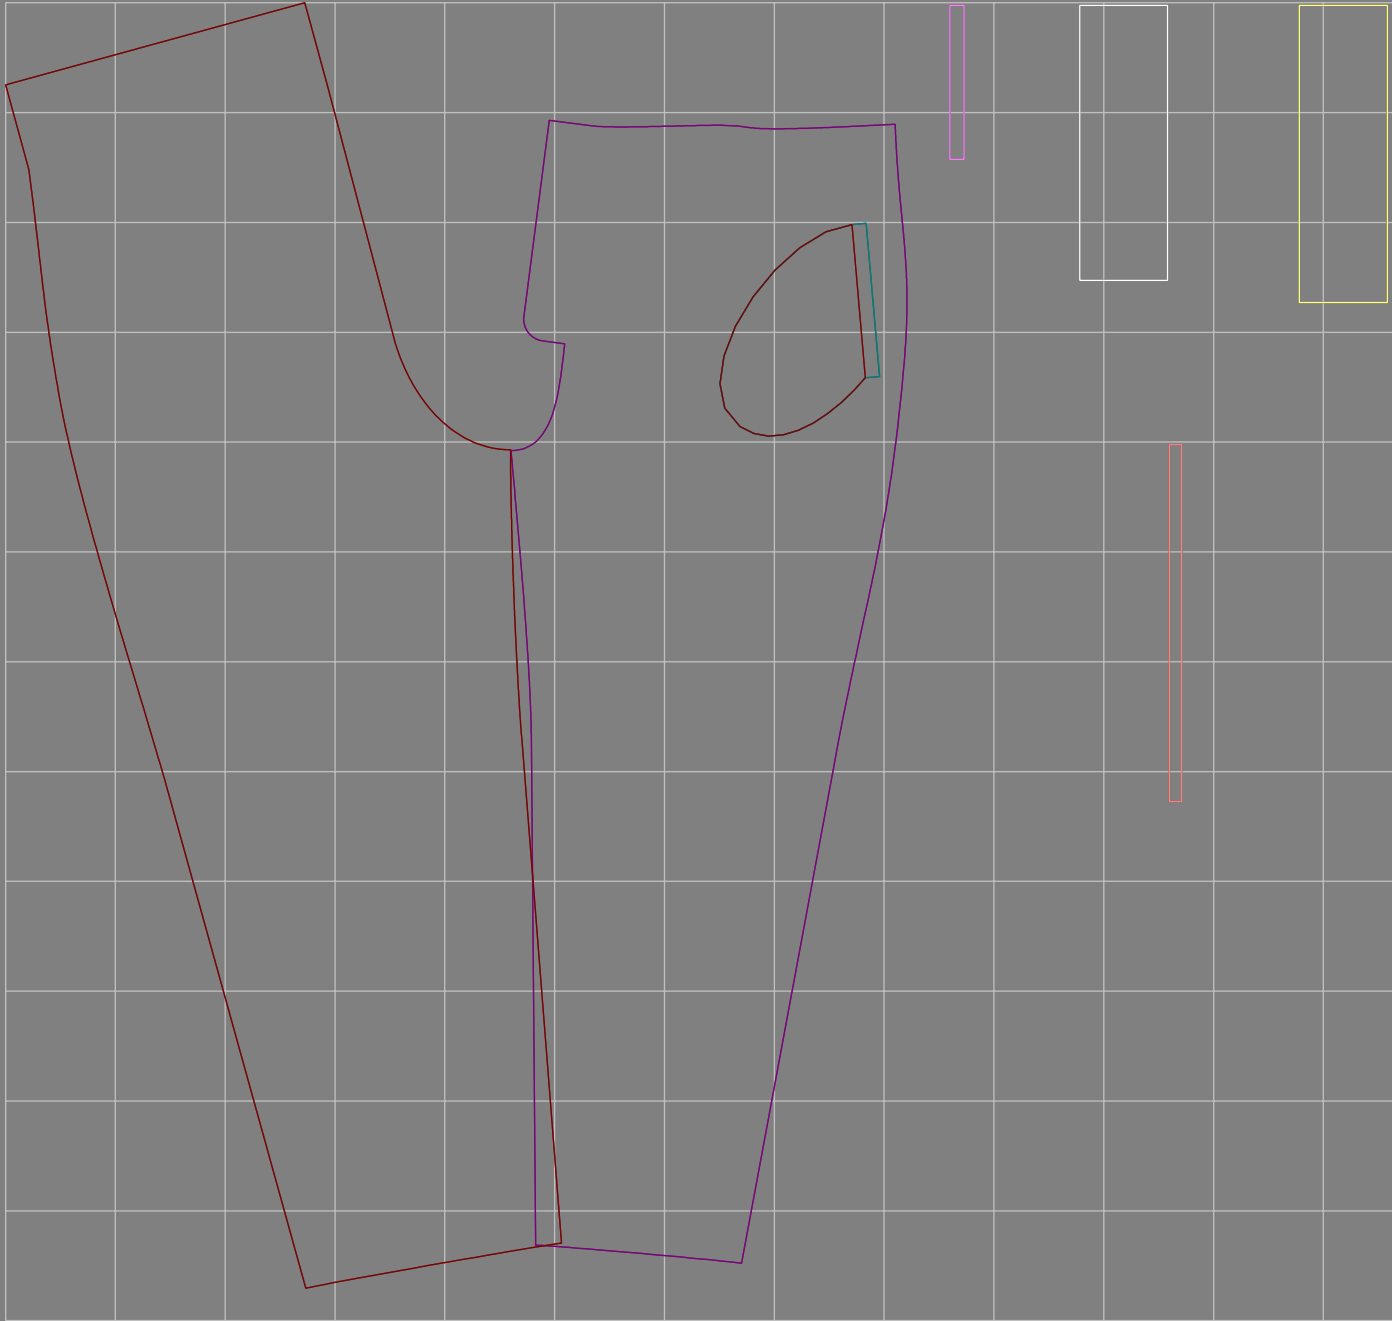

Not for print

Paper size: A4, size:1258.28 x1214.59 mm

# Example

size:1438.85 x2213.62 mm

Maneken =1 ver.0

rz\_1=170

rz\_16=100

rz\_17=85.4

rz\_18=80.2

rz\_19=108

rz\_20=105.4

---

. . . . .  
. . . . .  
. . . . .