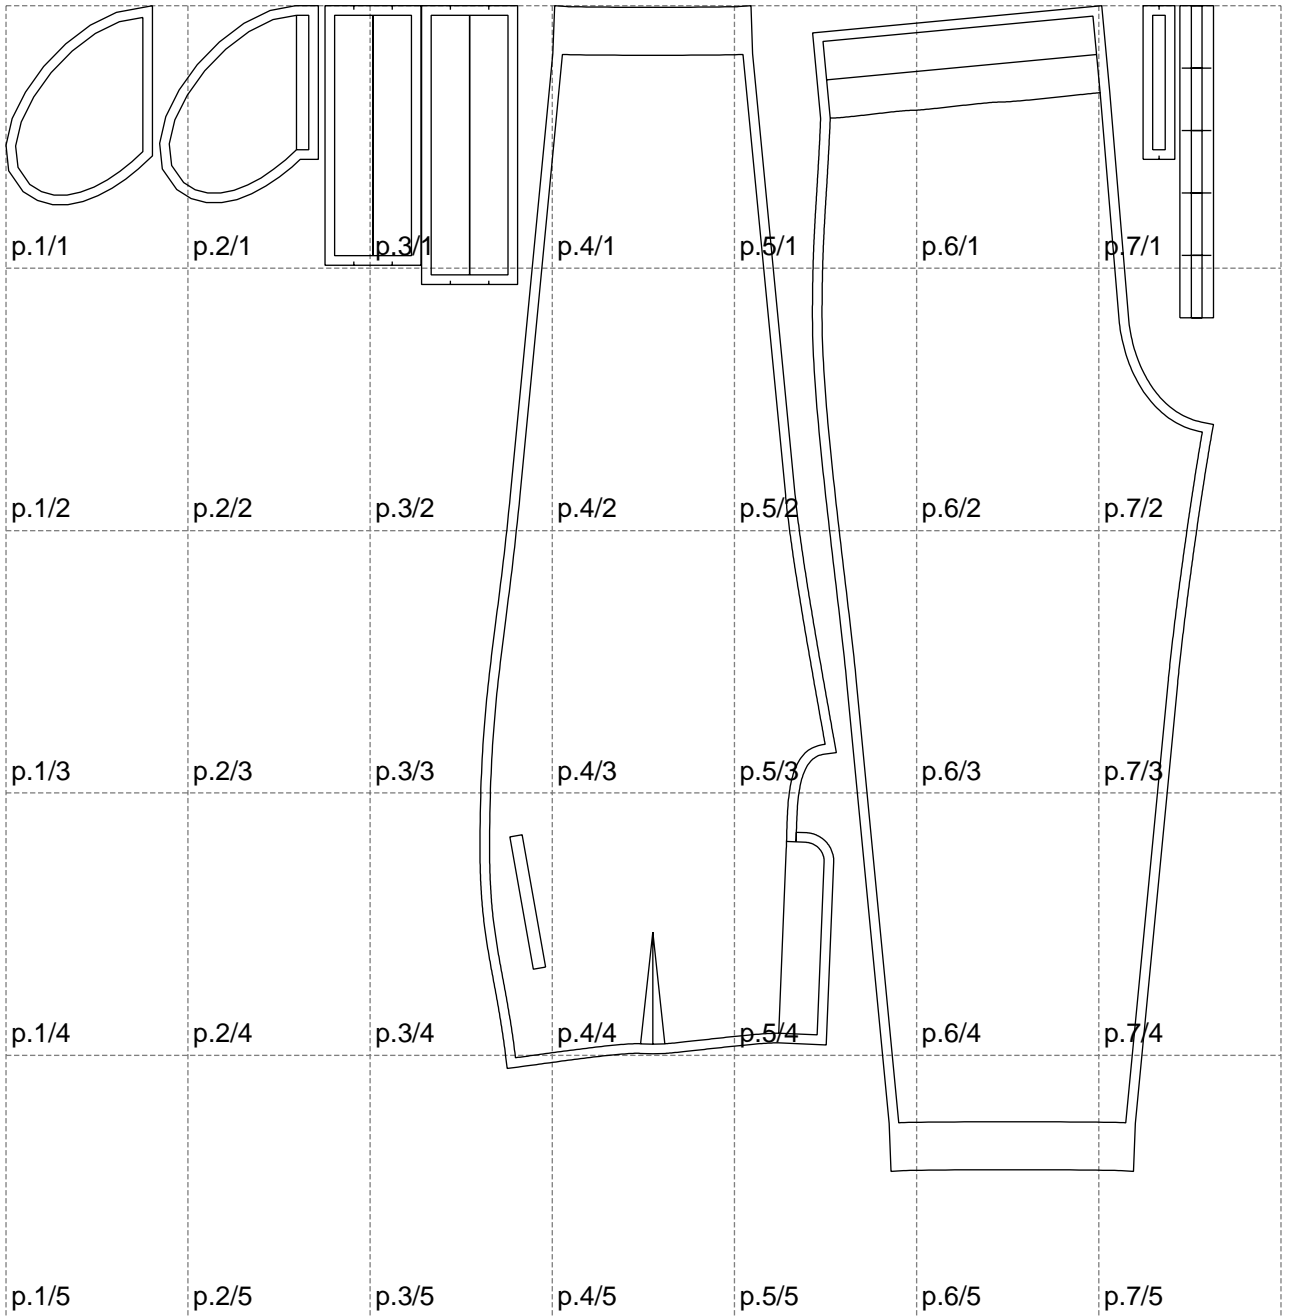

Not for print

Paper size: A4, size:1258.28 x1214.59 mm

# Example

size:1438.85 x2213.62 mm

Maneken =1 ver.0

rz\_1=170

rz\_16=100

rz\_17=85.4

rz\_18=80.2

rz\_19=108

rz\_20=105.4

---

. . . . .  
. . . . .  
. . . . .