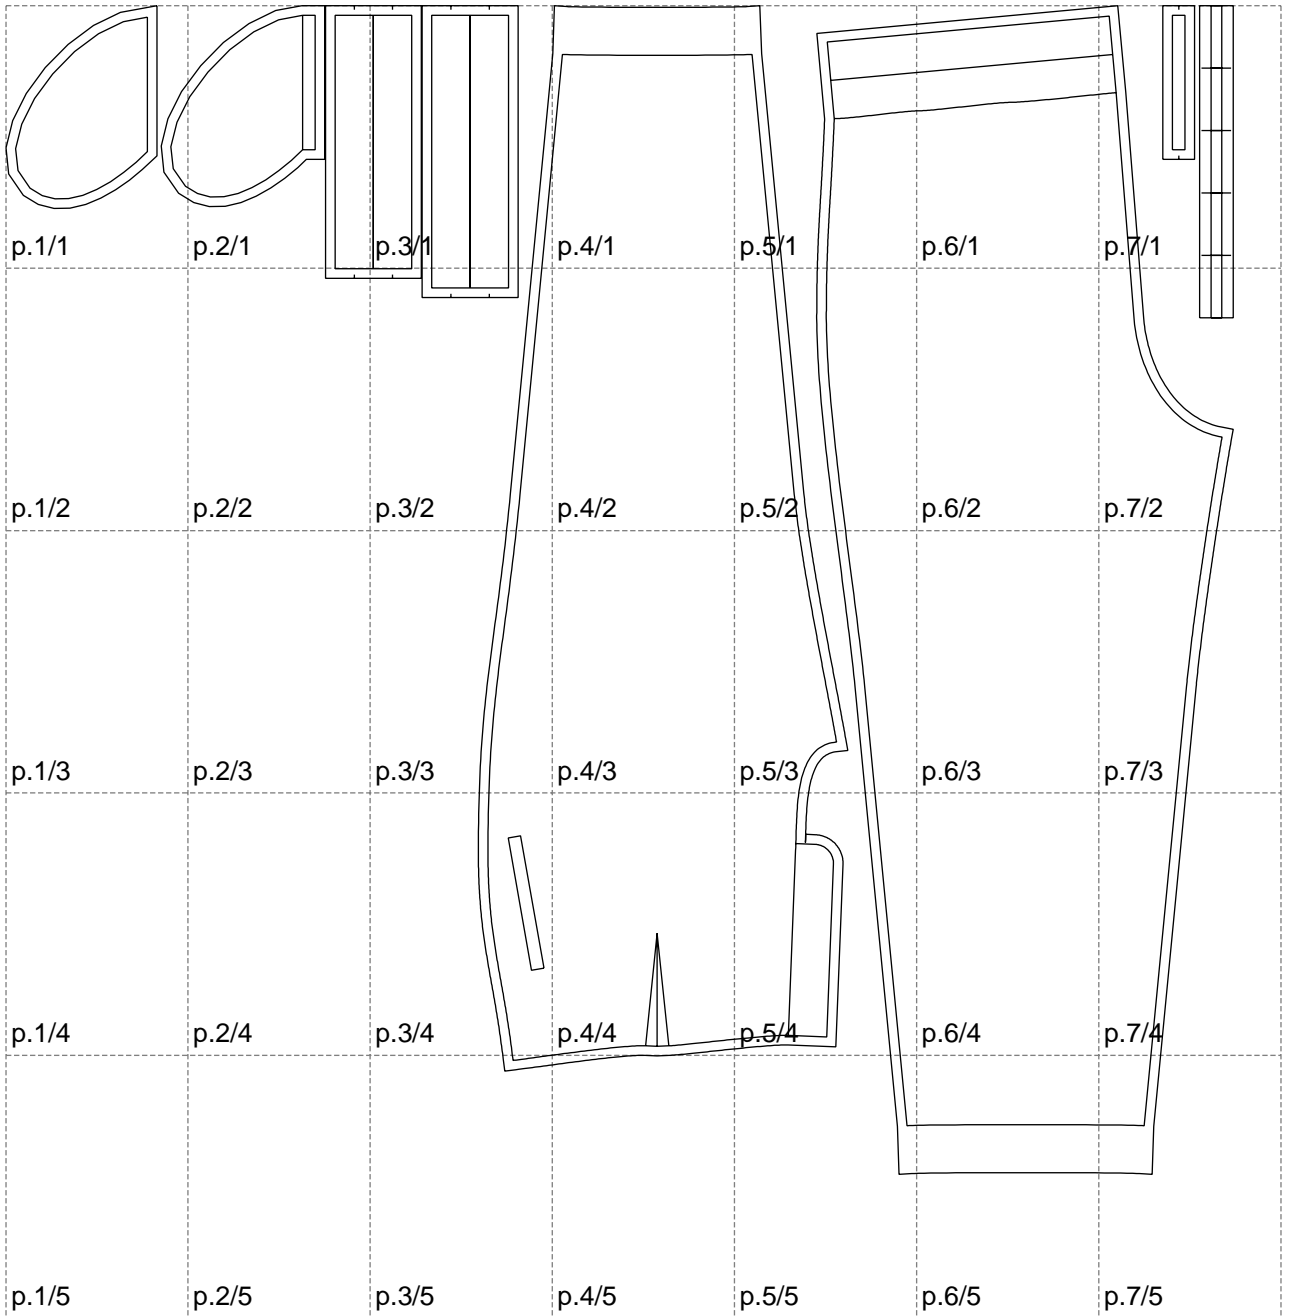

Not for print

Paper size: A4, size:1278.85 x1217.63 mm

# Example

size:1478.87 x2219.52 mm

Maneken =1 ver.0

rz\_1=170

rz\_16=104

rz\_17=88.9

rz\_18=84.4

rz\_19=112

rz\_20=109.3

---

. . . . .  
. . . . .  
. . . . .