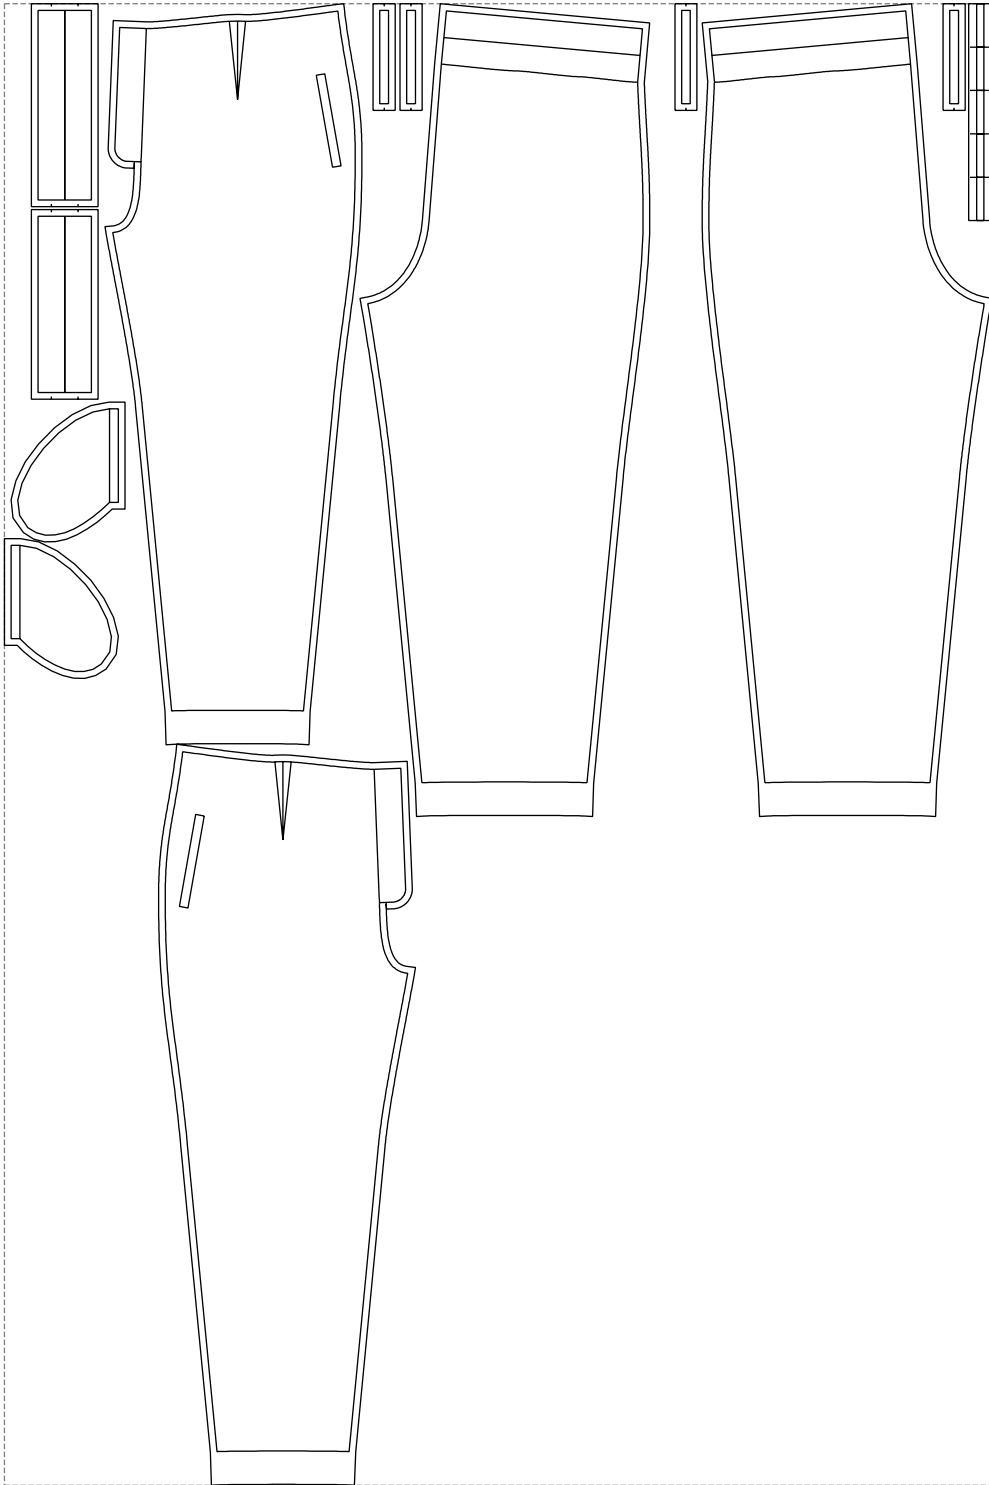

Not for print

Paper size: A4, size:1278.85 x1217.63 mm

# Example

size:1478.87 x2219.52 mm

Maneken =1 ver.0

rz\_1=170

rz\_16=104

rz\_17=88.9

rz\_18=84.4

rz\_19=112