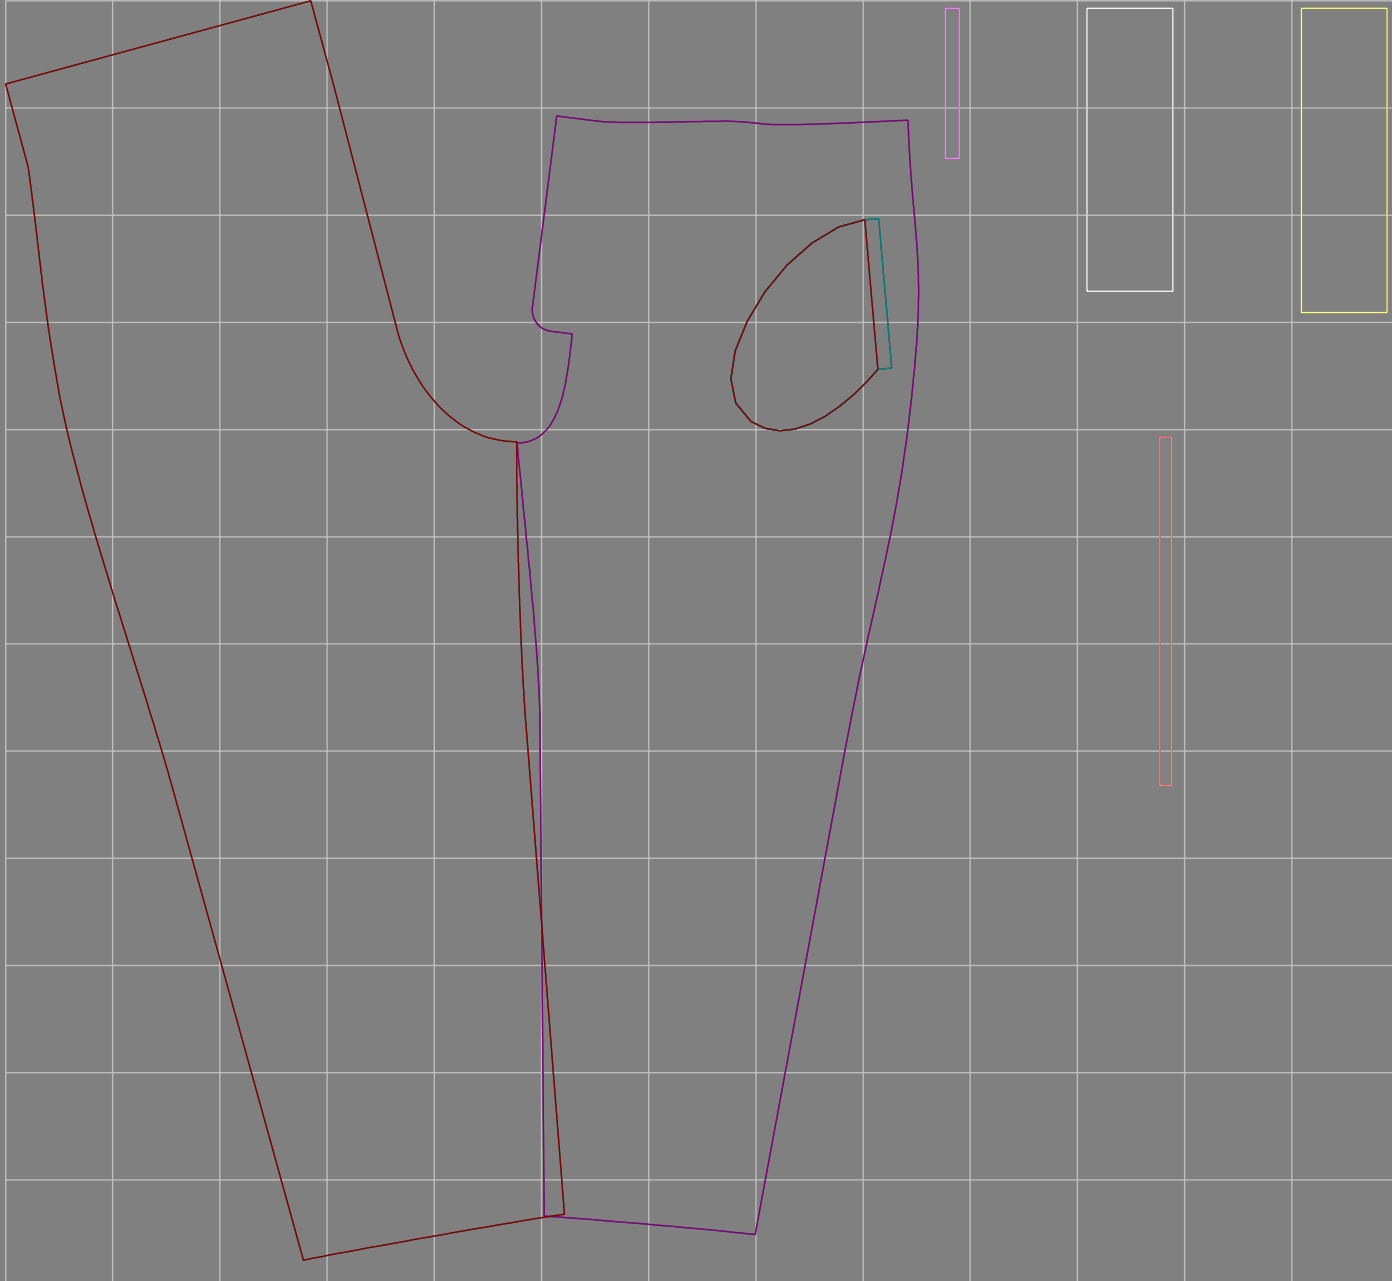

Not for print

Paper size: A4, size:1278.85 x1217.63 mm

# Example

size:1478.87 x2219.52 mm

Maneken =1 ver.0

rz\_1=170

rz\_16=104

rz\_17=88.9

rz\_18=84.4

rz\_19=112

rz\_20=109.3

---

. . . . .  
. . . . .  
. . . . .