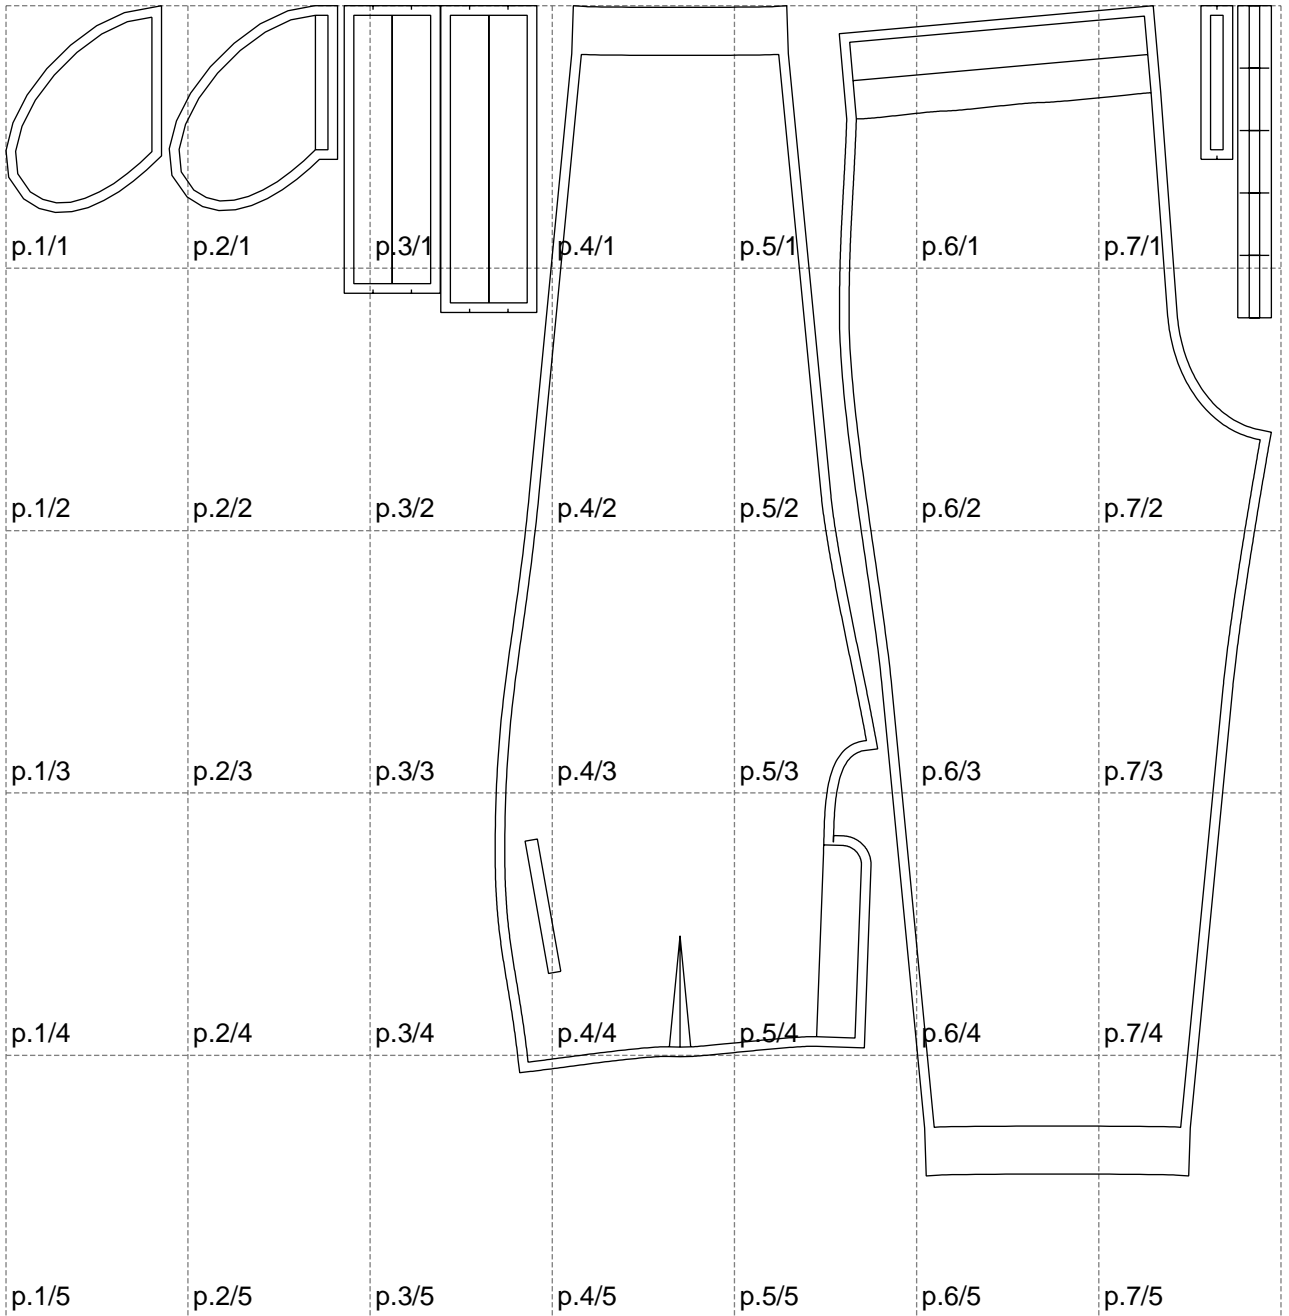

Not for print

Paper size: A4, size:1318.56 x1219.20 mm

Example

size:1499.00 x2222.65 mm

Maneken =1 ver.0

rz_1=170

rz_16=108

rz_17=92.5

rz_18=89.2

rz_19=116

rz_20=113

.
.
.