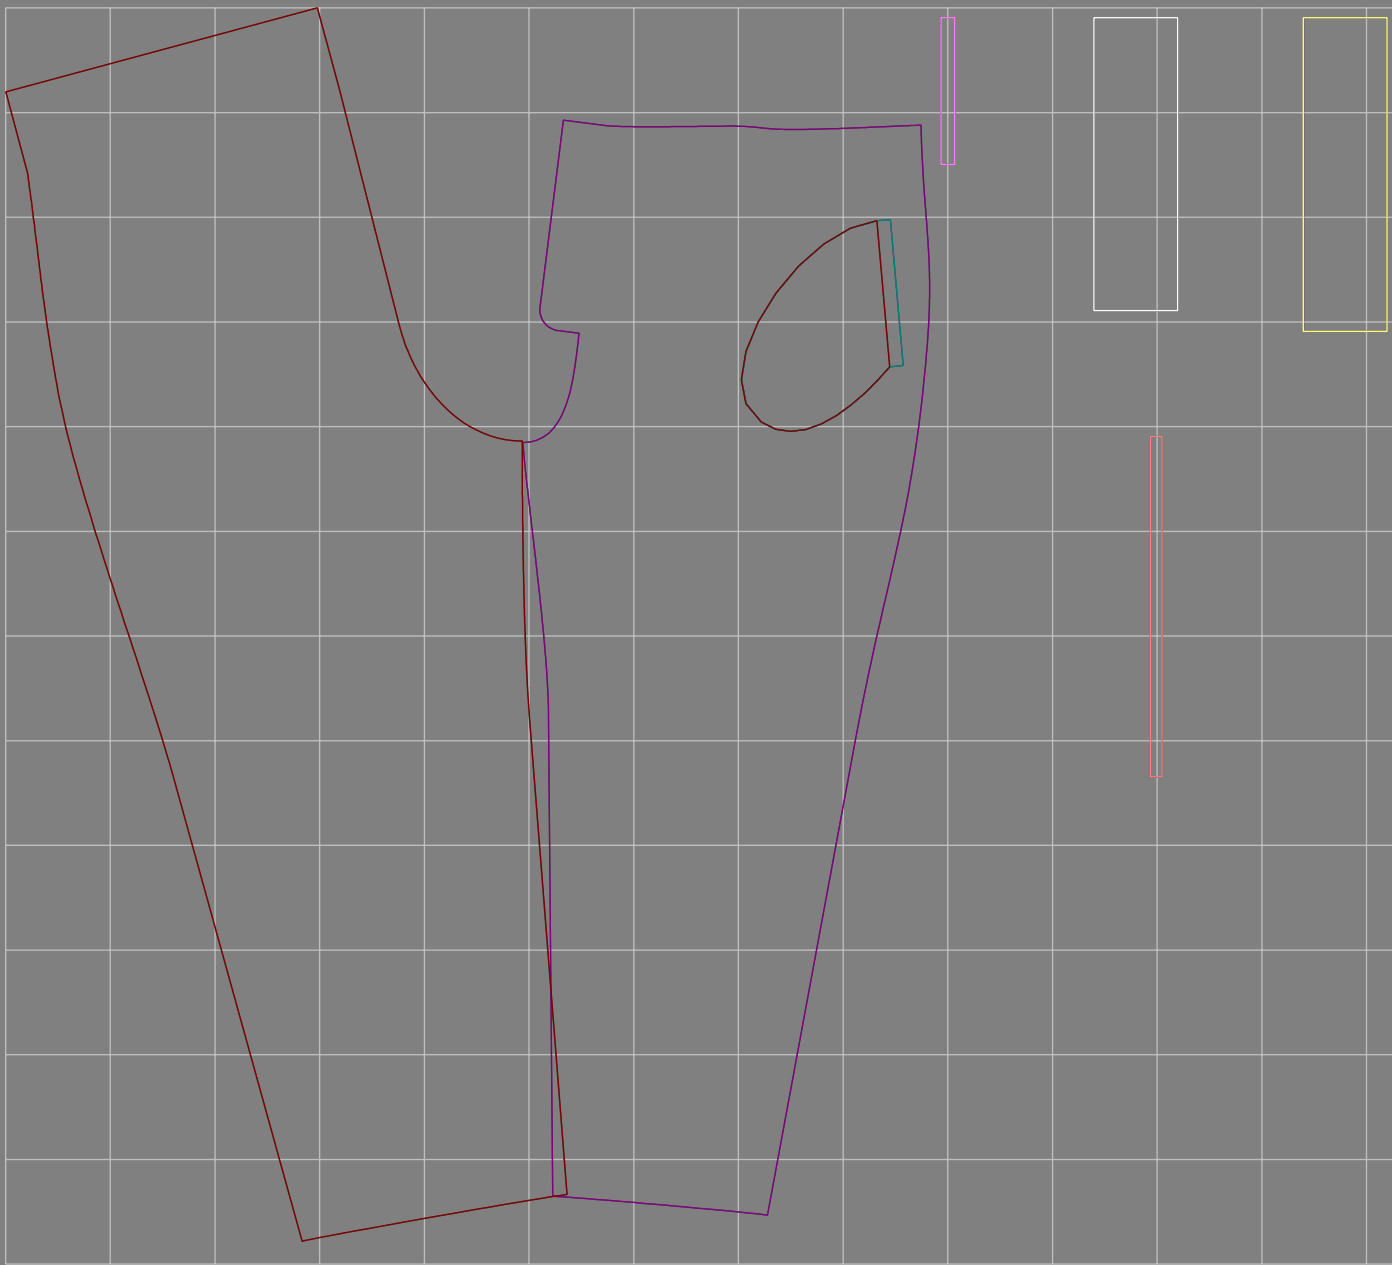

Not for print

Paper size: A4, size:1318.56 x1219.20 mm

Example

size:1499.00 x2222.65 mm

Maneken =1 ver.0

rz_1=170

rz_16=108

rz_17=92.5

rz_18=89.2

rz_19=116

rz_20=113

.
.
.