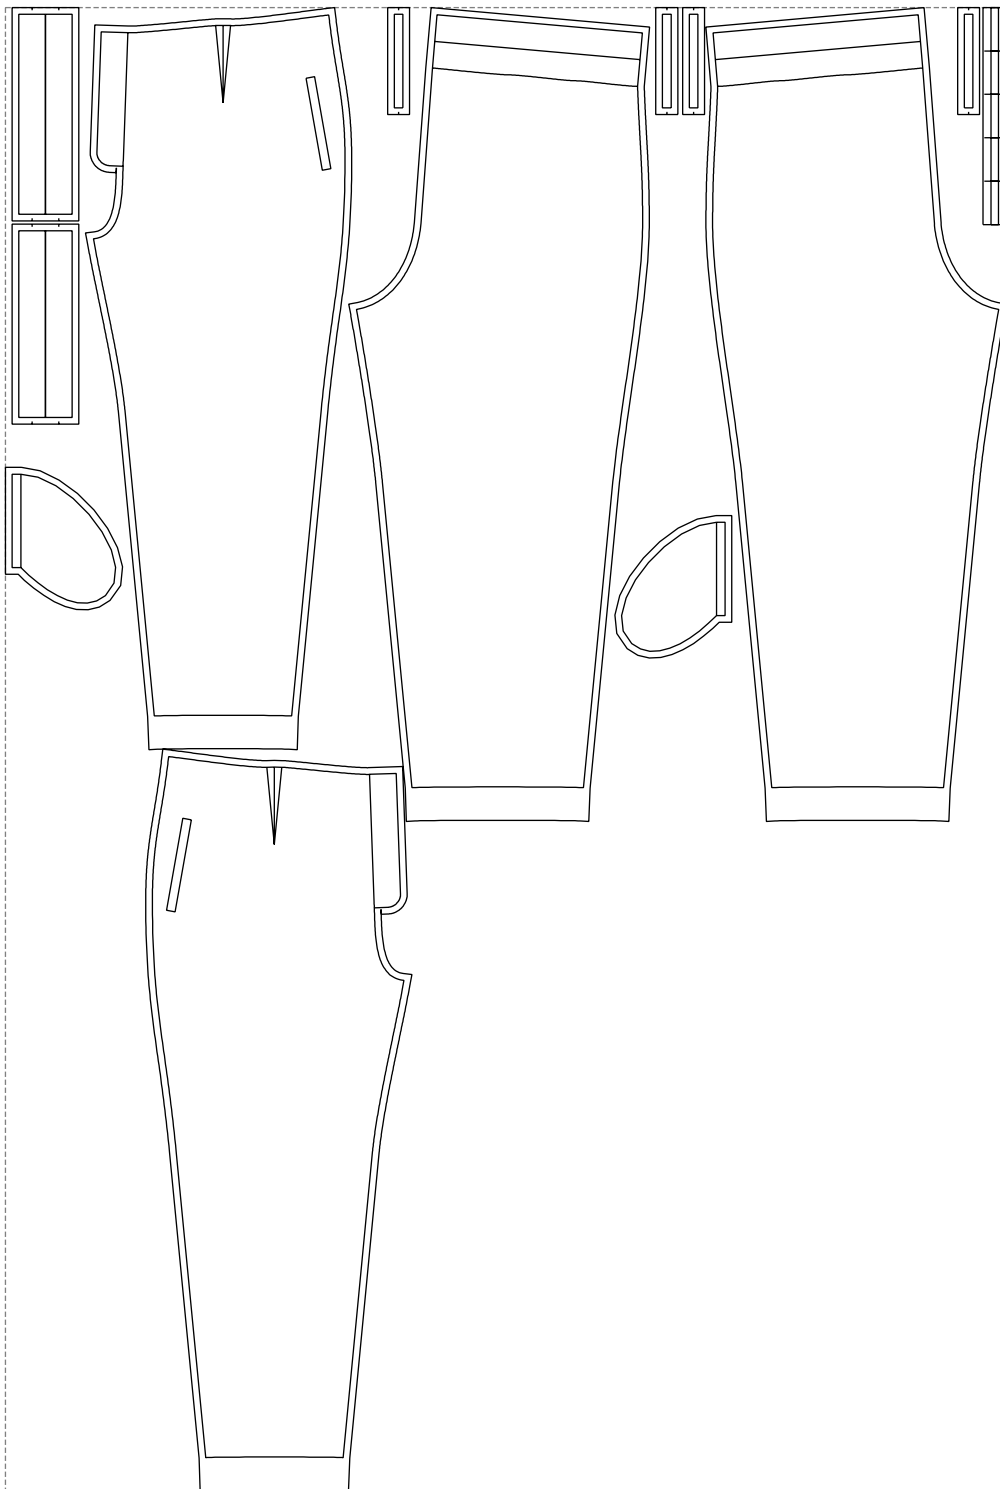

Not for print

Paper size: A4, size:1318.56 x1219.20 mm

Example

size:1499.00 x2222.65 mm

Maneken =1 ver.0

rz_1=170

rz_16=108

rz_17=92.5

rz_18=89.2

rz_19=116

rz_20=113

.
.
.