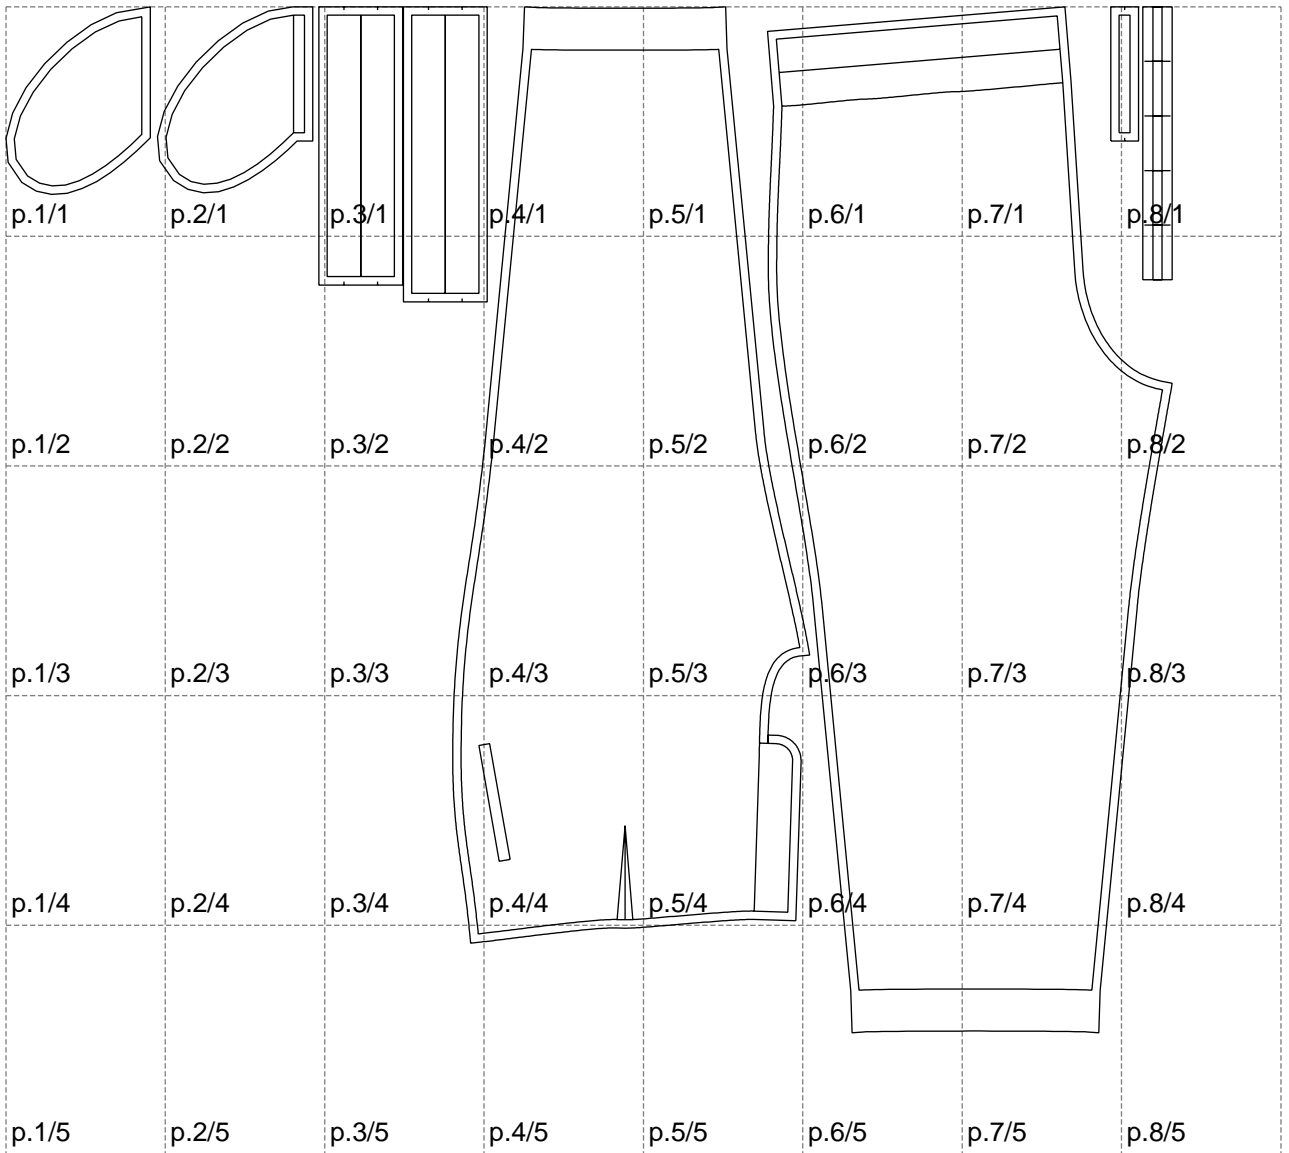

Not for print

Paper size: A4, size:1388.94 x1221.68 mm

# Example

size:1468.89 x2228.43 mm

Maneken =1 ver.0

rz\_1=170

rz\_16=116

rz\_17=100

rz\_18=98.8

rz\_19=124

rz\_20=121

---

. . . . .  
. . . . .  
. . . . .