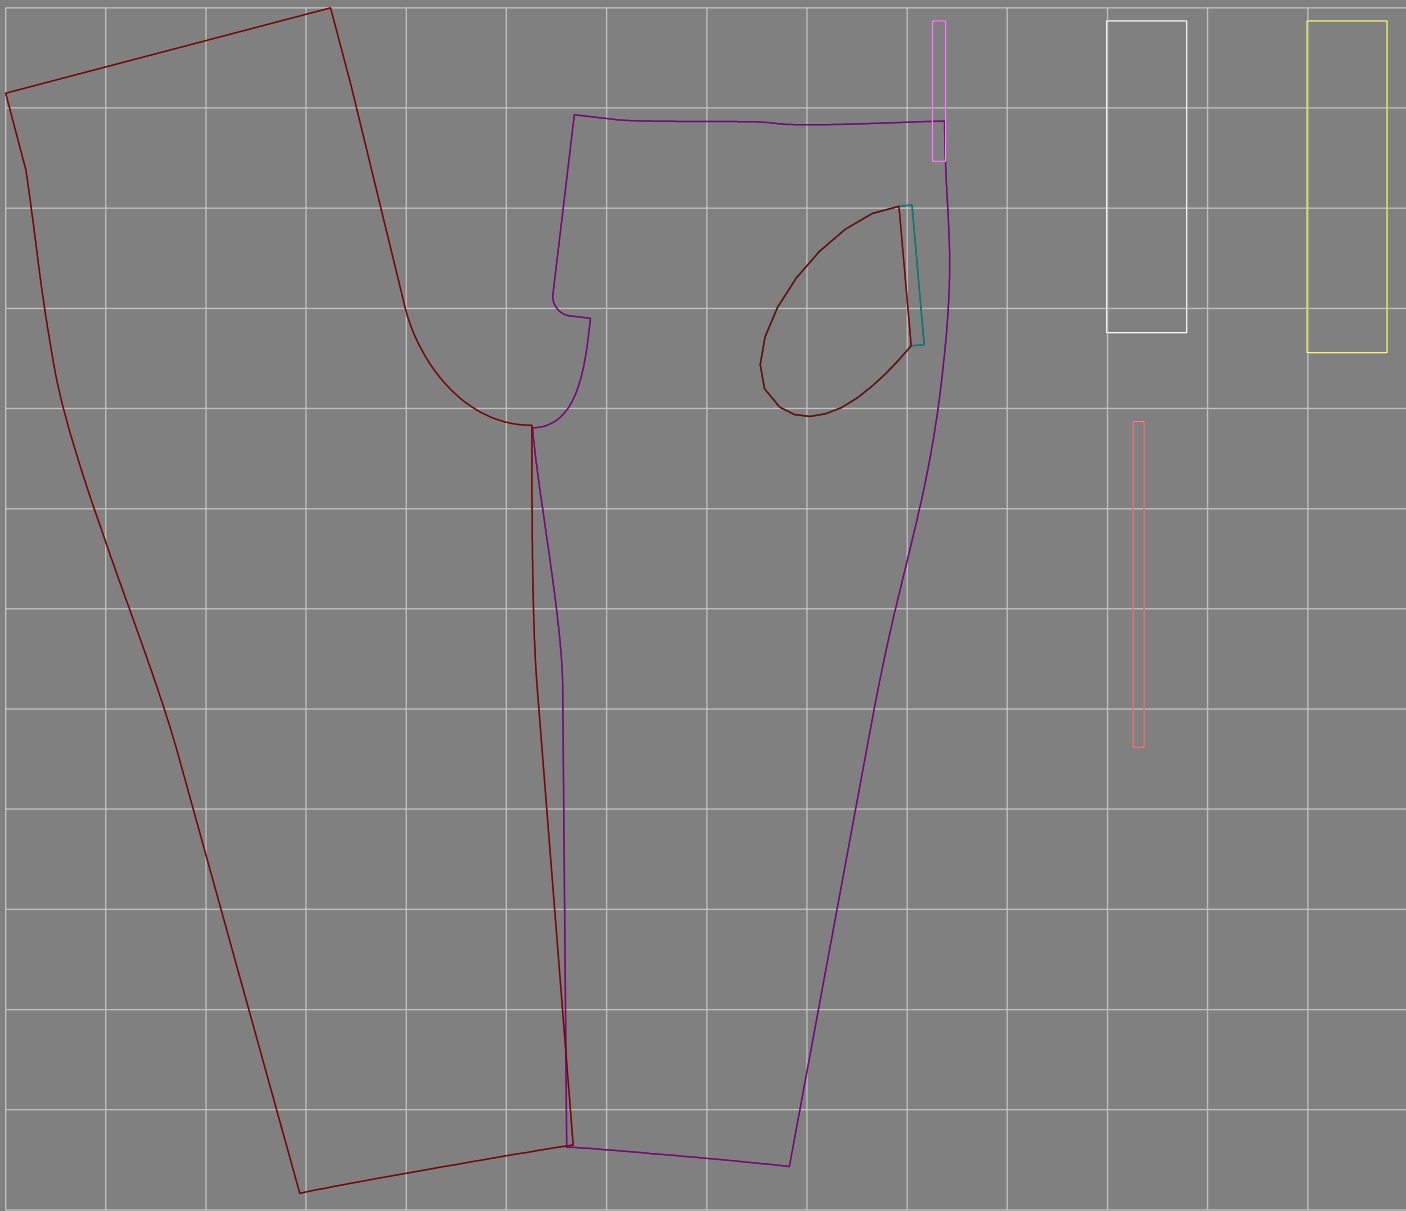

Not for print

Paper size: A4, size:1388.94 x1221.68 mm

# Example

size:1468.89 x2228.43 mm

Maneken =1 ver.0

rz\_1=170

rz\_16=116

rz\_17=100

rz\_18=98.8

rz\_19=124

rz\_20=121

---

. . . . .  
. . . . .  
. . . . .