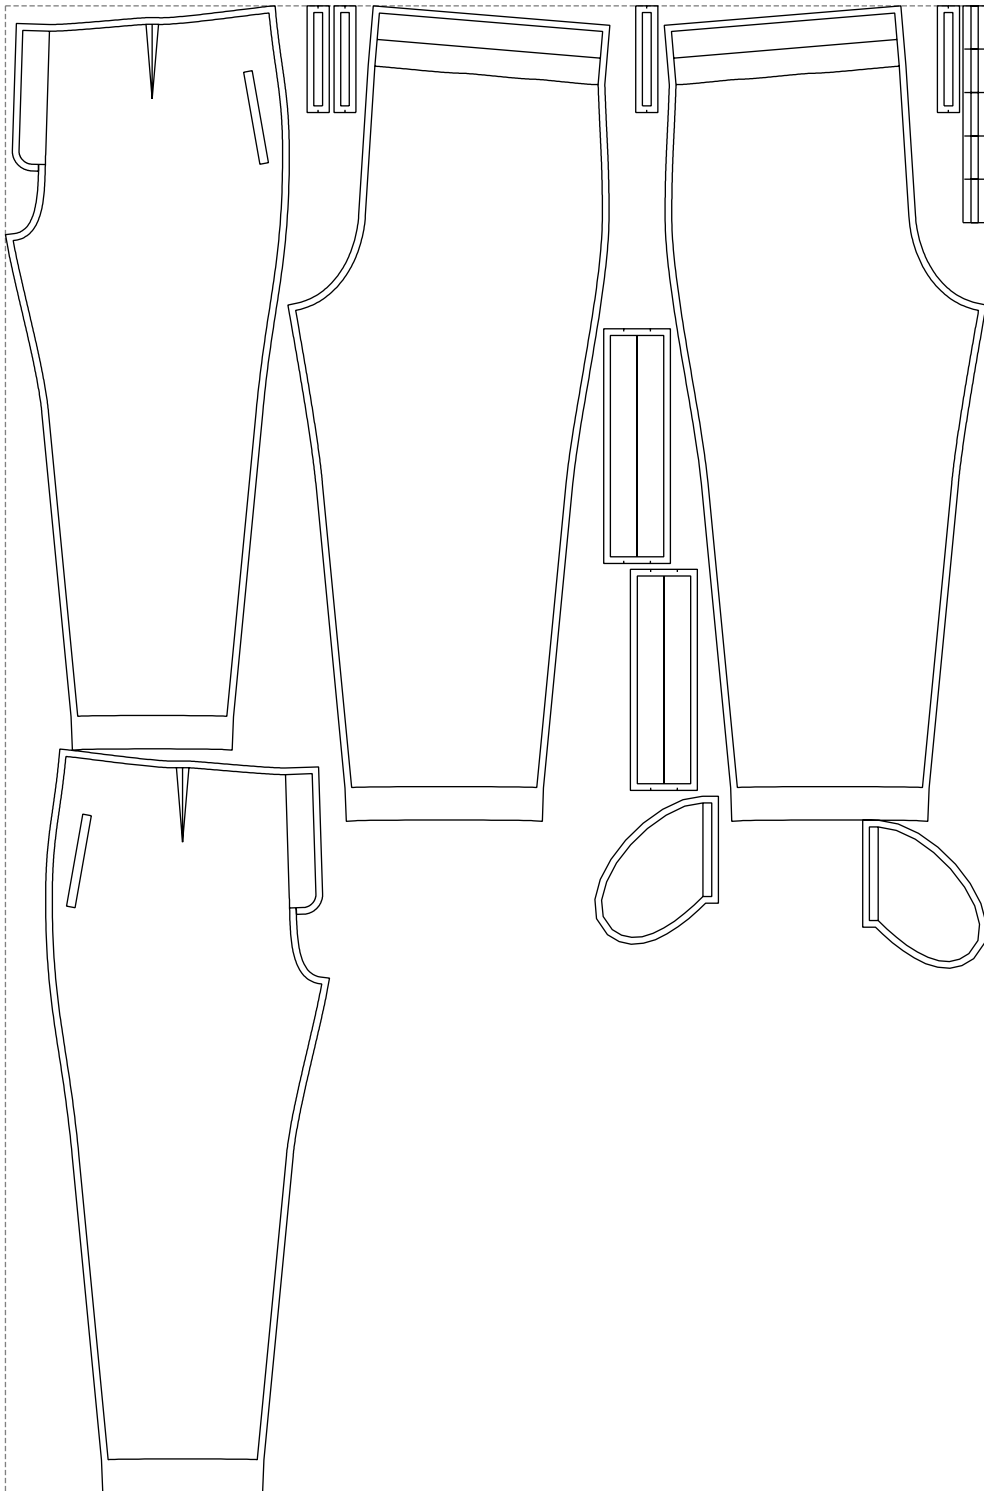

Not for print

Paper size: A4, size:1388.94 x1221.68 mm

# Example

size:1468.89 x2228.43 mm

Maneken =1 ver.0

rz\_1=170

rz\_16=116

rz\_17=100

rz\_18=98.8

rz\_19=124