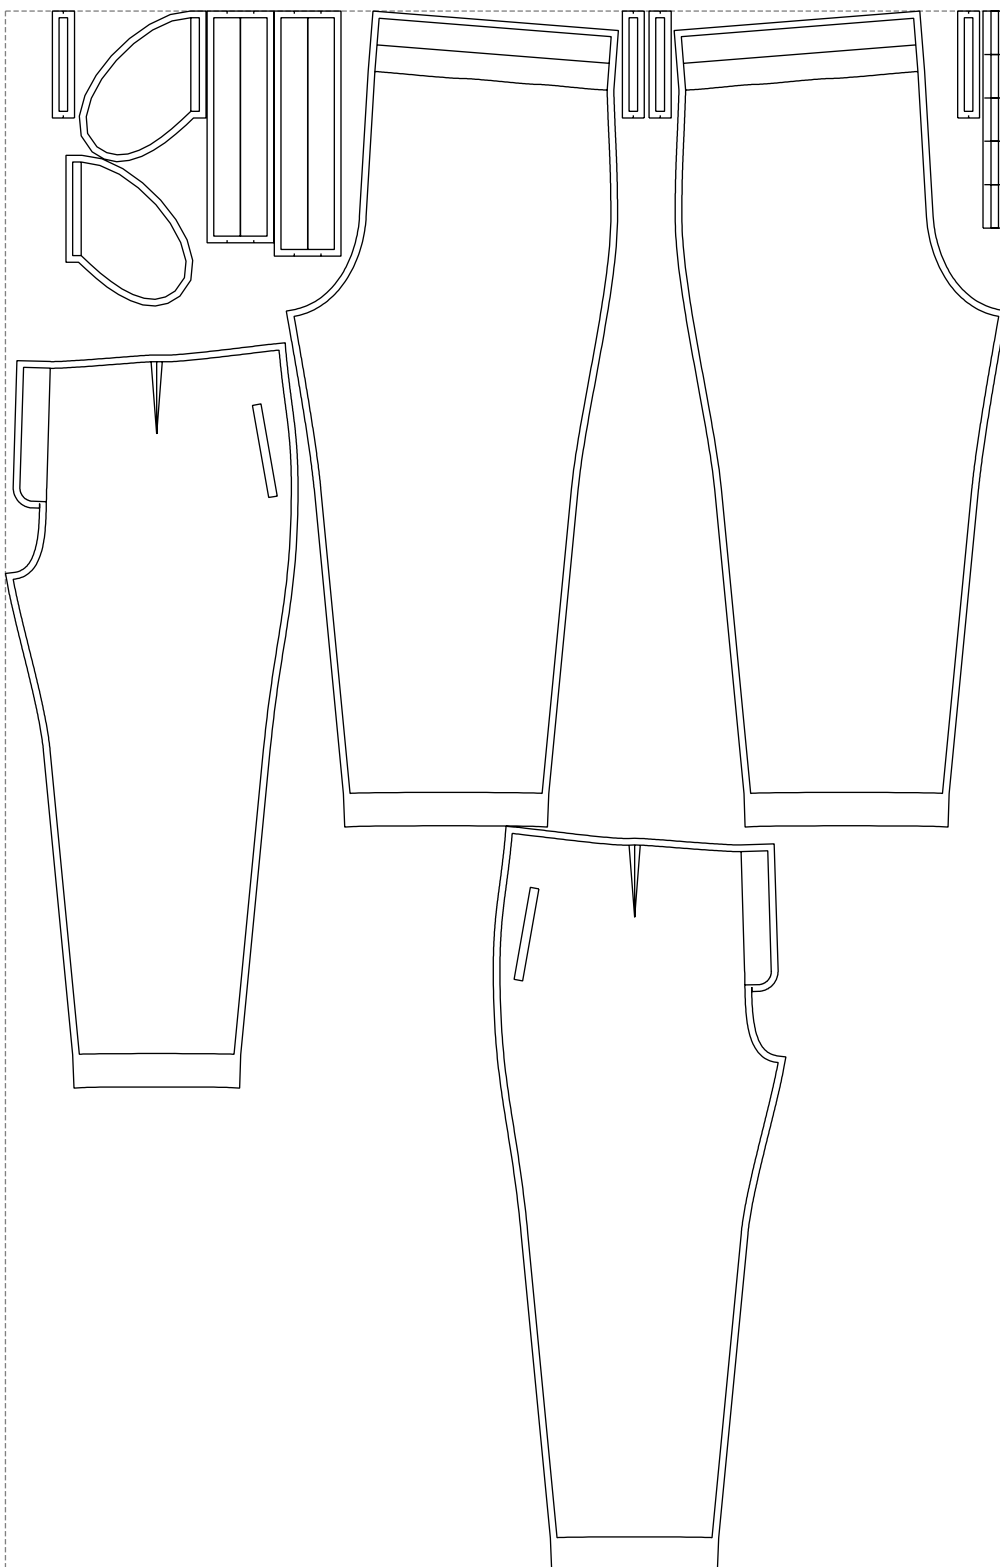

Not for print

Paper size: A4, size:1399.00 x1222.40 mm

# Example

size:1499.00 x2337.26 mm

Maneken =1 ver.0

rz\_1=170

rz\_16=120

rz\_17=104

rz\_18=103.6

rz\_19=128

rz\_20=125.1

---

. . . . .  
. . . . .  
. . . . .