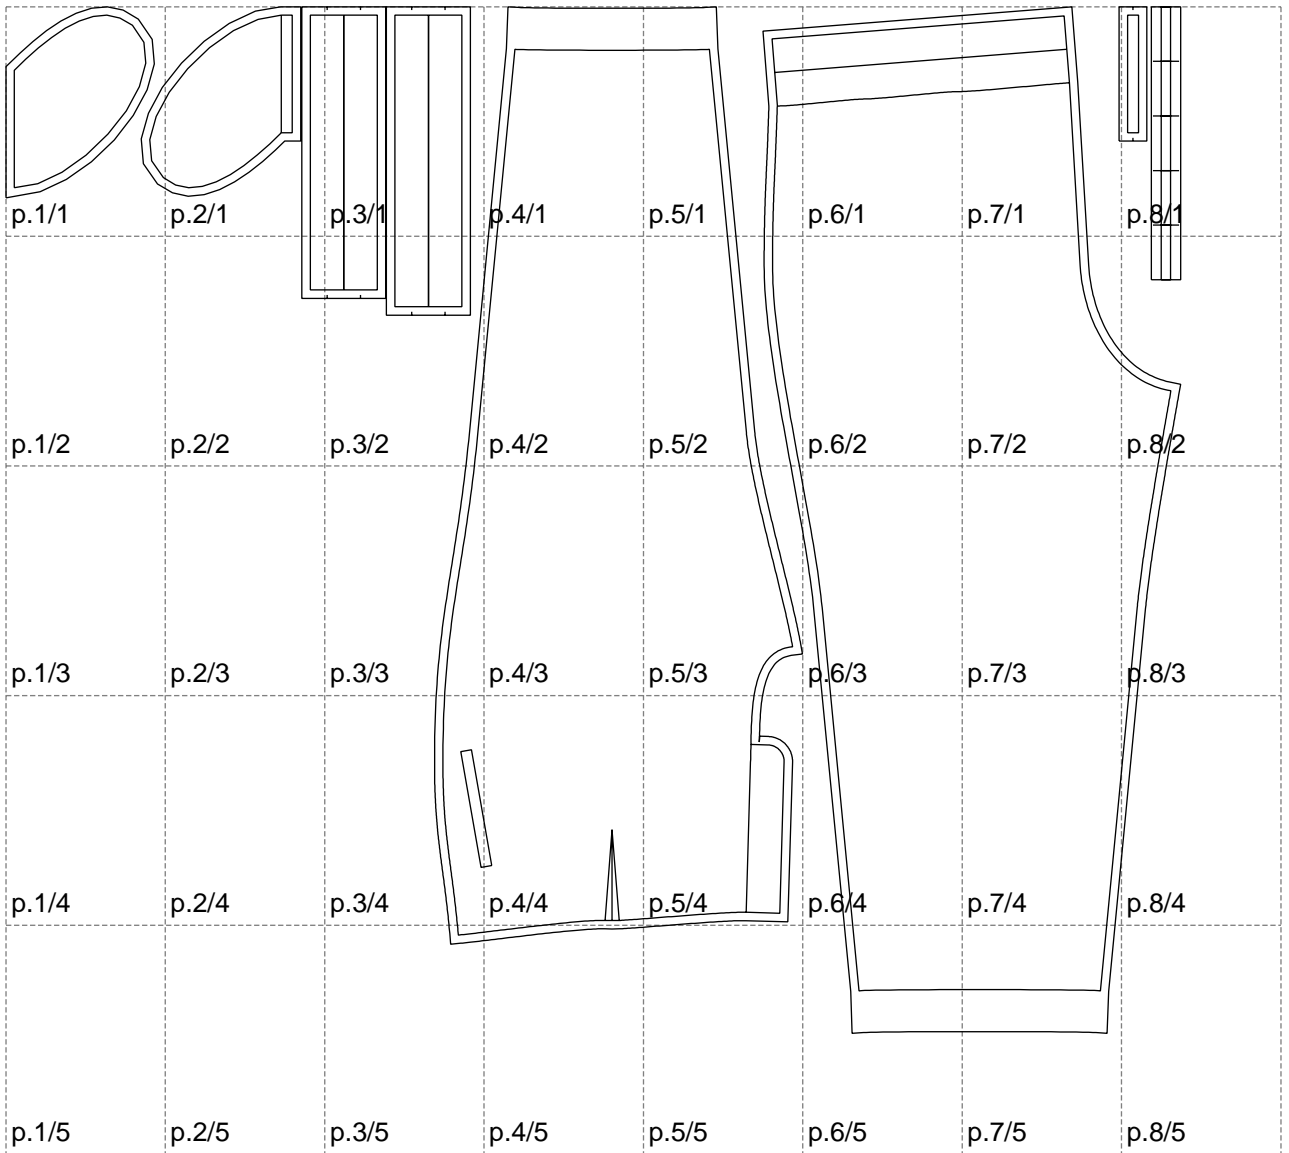

Not for print

Paper size: A4, size:1399.00 x1222.40 mm

# Example

size:1499.00 x2337.26 mm

Maneken =1 ver.0

rz\_1=170

rz\_16=120

rz\_17=104

rz\_18=103.6

rz\_19=128

rz\_20=125.1

---

. . . . .  
. . . . .  
. . . . .