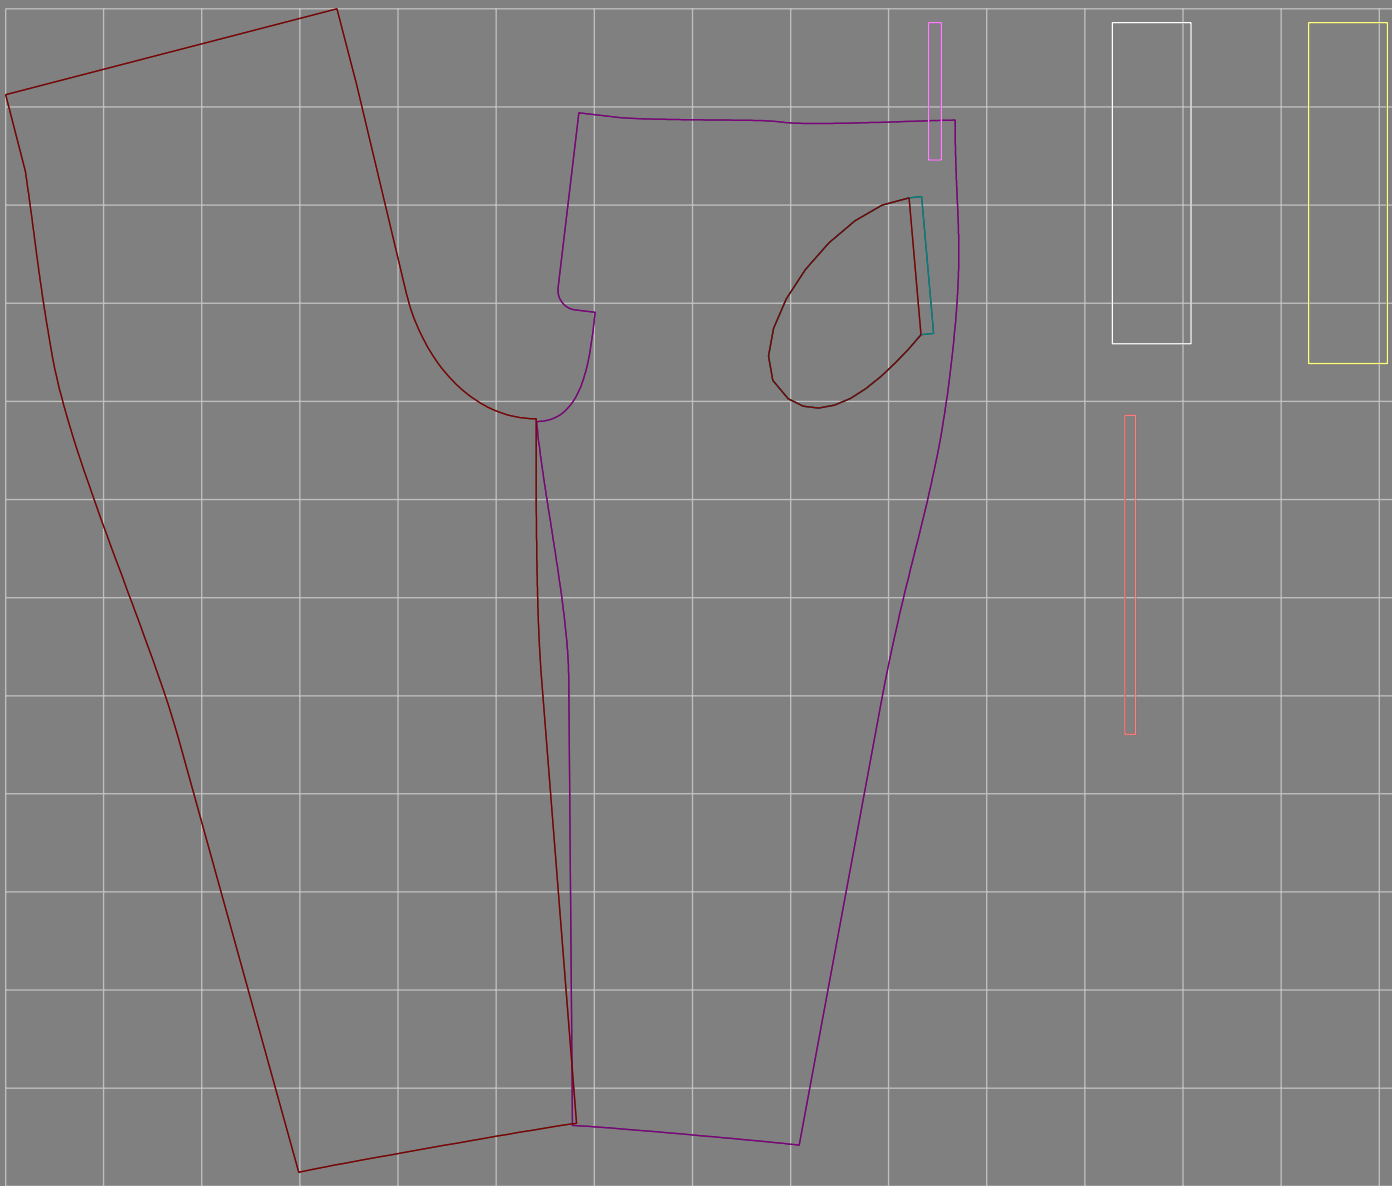

Not for print

Paper size: A4, size:1399.00 x1222.40 mm

# Example

size:1499.00 x2337.26 mm

Maneken =1 ver.0

rz\_1=170

rz\_16=120

rz\_17=104

rz\_18=103.6

rz\_19=128

rz\_20=125.1

---

. . . . .  
. . . . .  
. . . . .