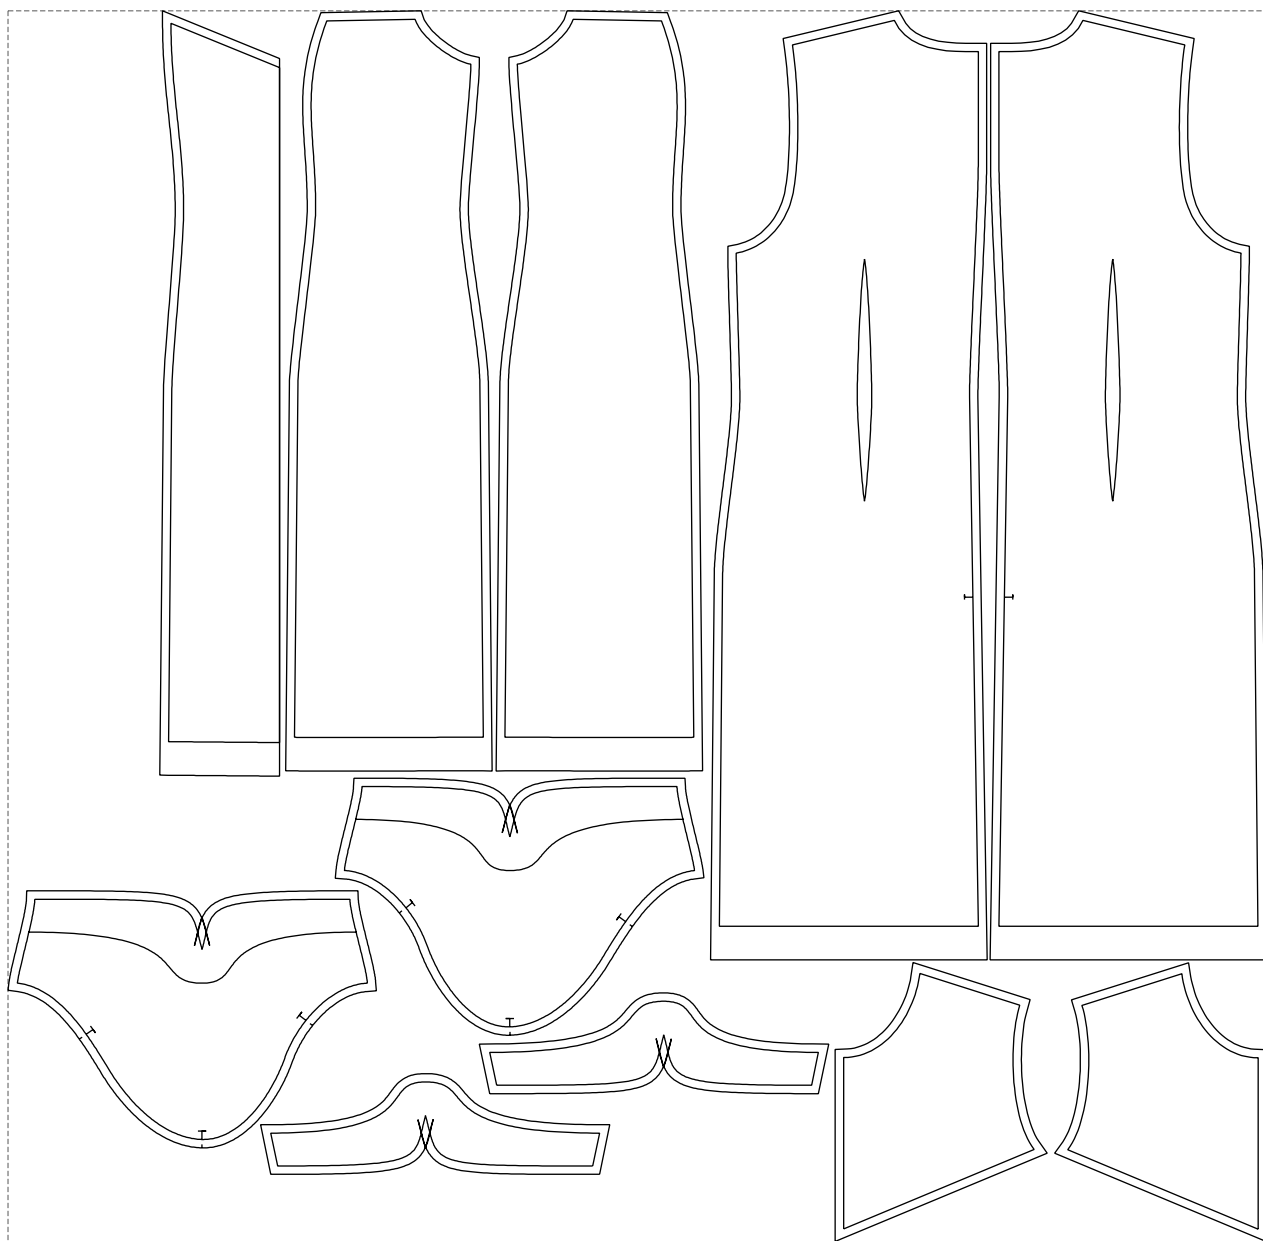

Not for print

Paper size: A4, size:1399.00 x1130.64 mm

# Example

size:1499.00 x1466.41 mm

Maneken =1 ver.0

rz\_1=170

rz\_16=108

rz\_17=92.5

rz\_18=89.2

rz\_19=116