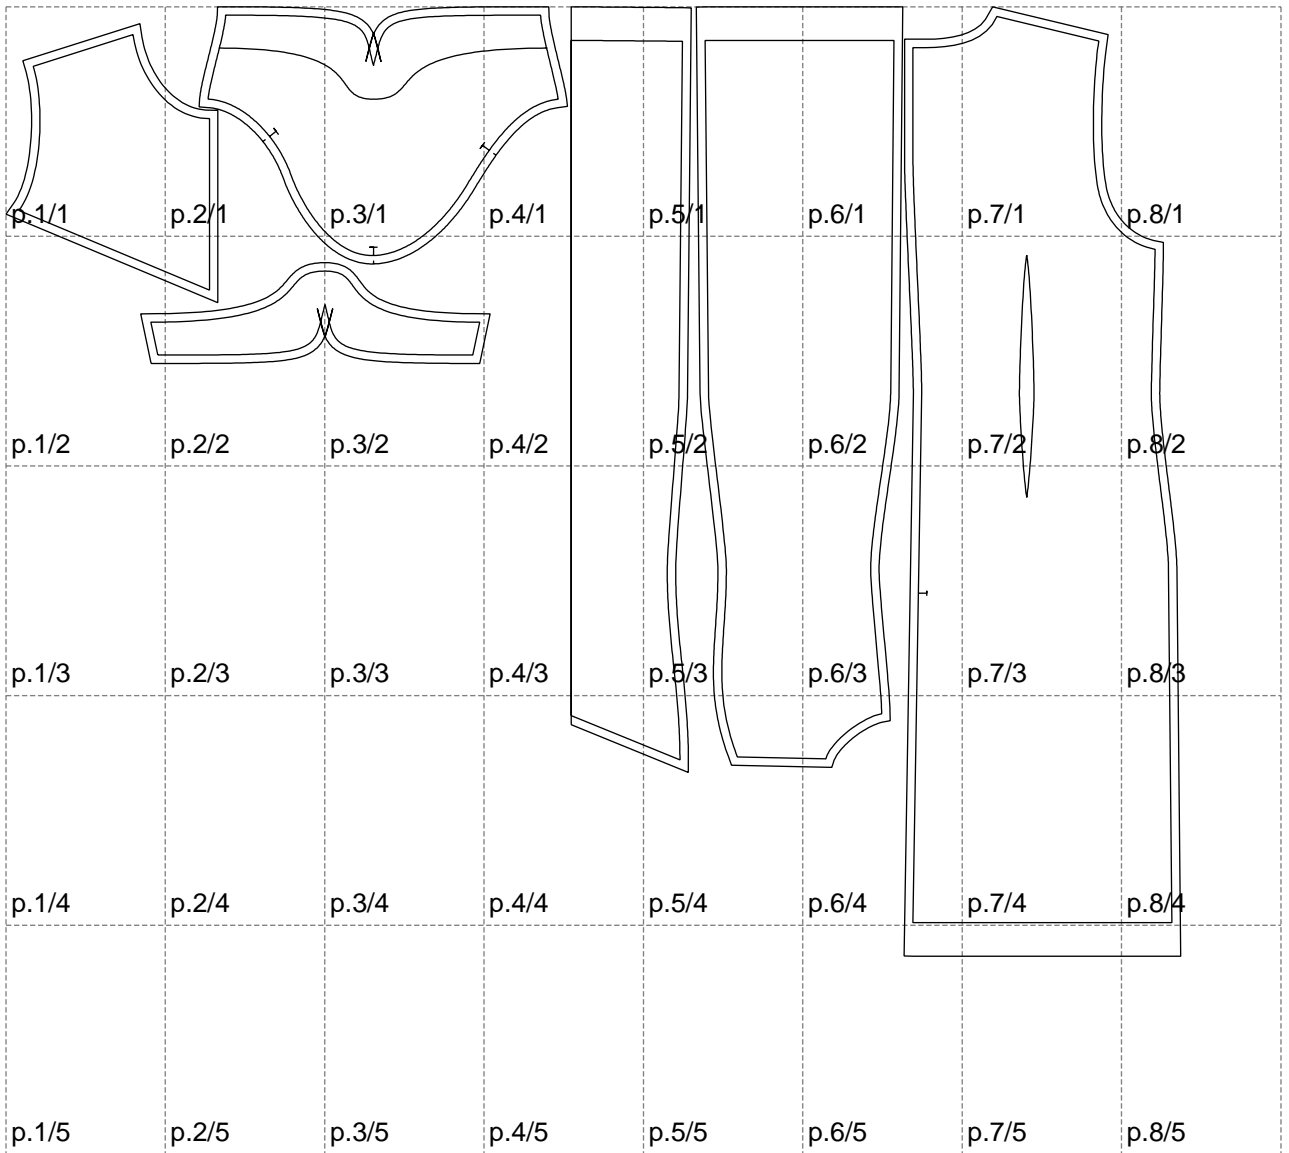

Not for print

Paper size: A4, size:1399.00 x1130.64 mm

# Example

size:1499.00 x1466.41 mm

Maneken =1 ver.0

rz\_1=170

rz\_16=108

rz\_17=92.5

rz\_18=89.2

rz\_19=116

rz\_20=113

---

. . . . .  
. . . . .  
. . . . .