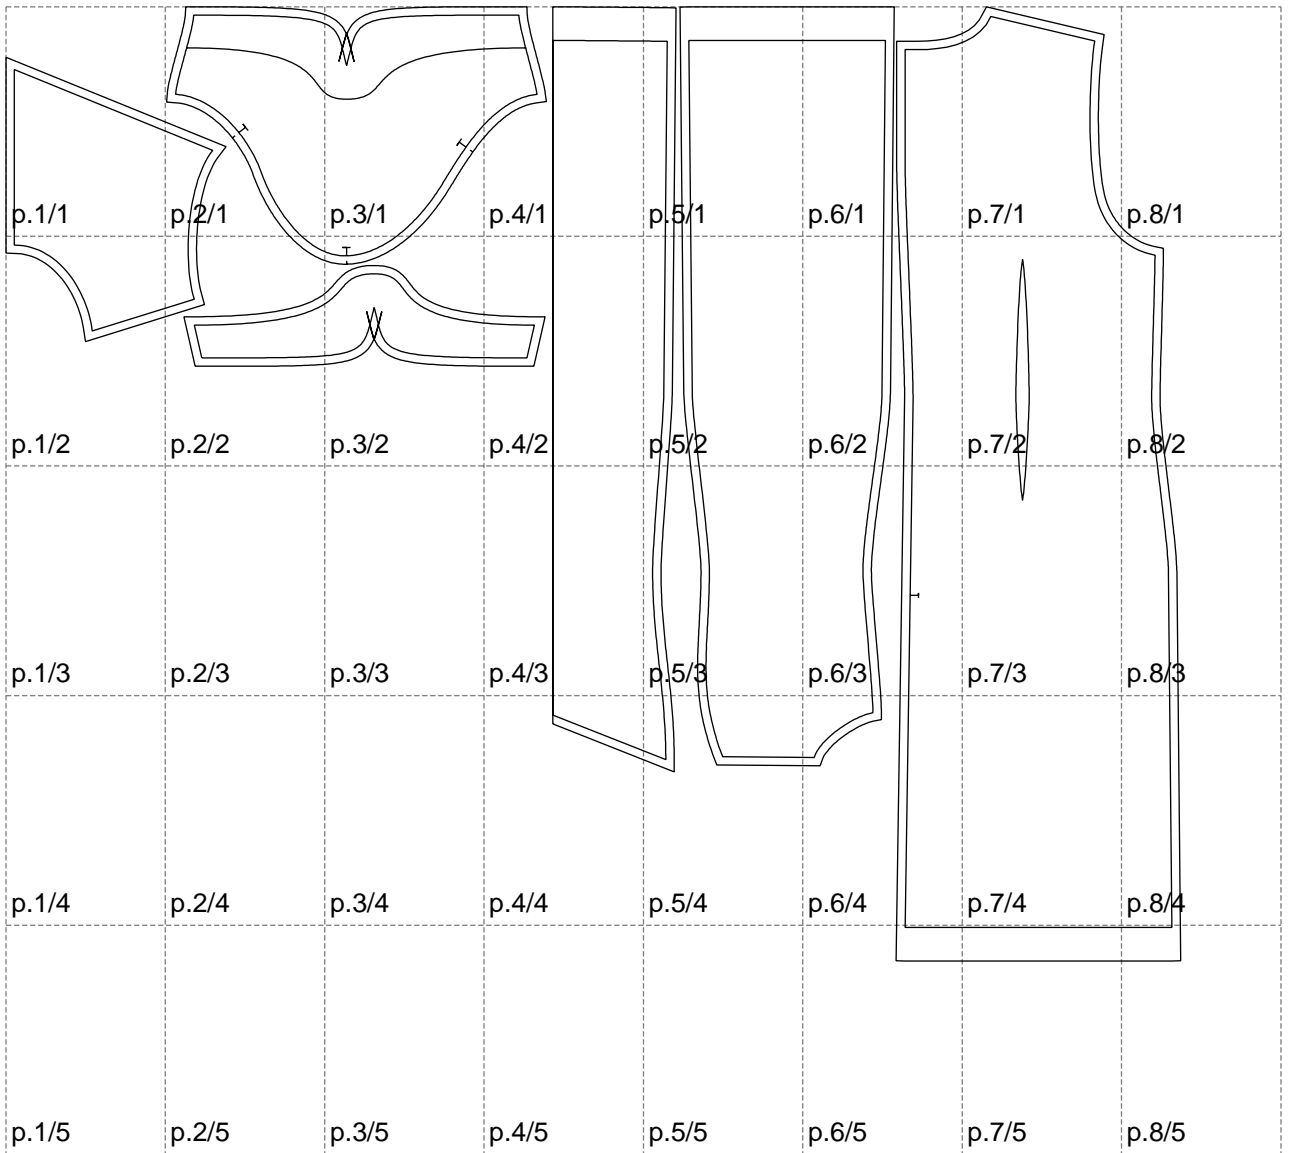

Not for print

Paper size: A4, size:1399.00 x1136.32 mm

# Example

size:1499.00 x1541.74 mm

Maneken =1 ver.0

rz\_1=170

rz\_16=112

rz\_17=96.2

rz\_18=94

rz\_19=120

rz\_20=117

---

. . . . .  
. . . . .  
. . . . .