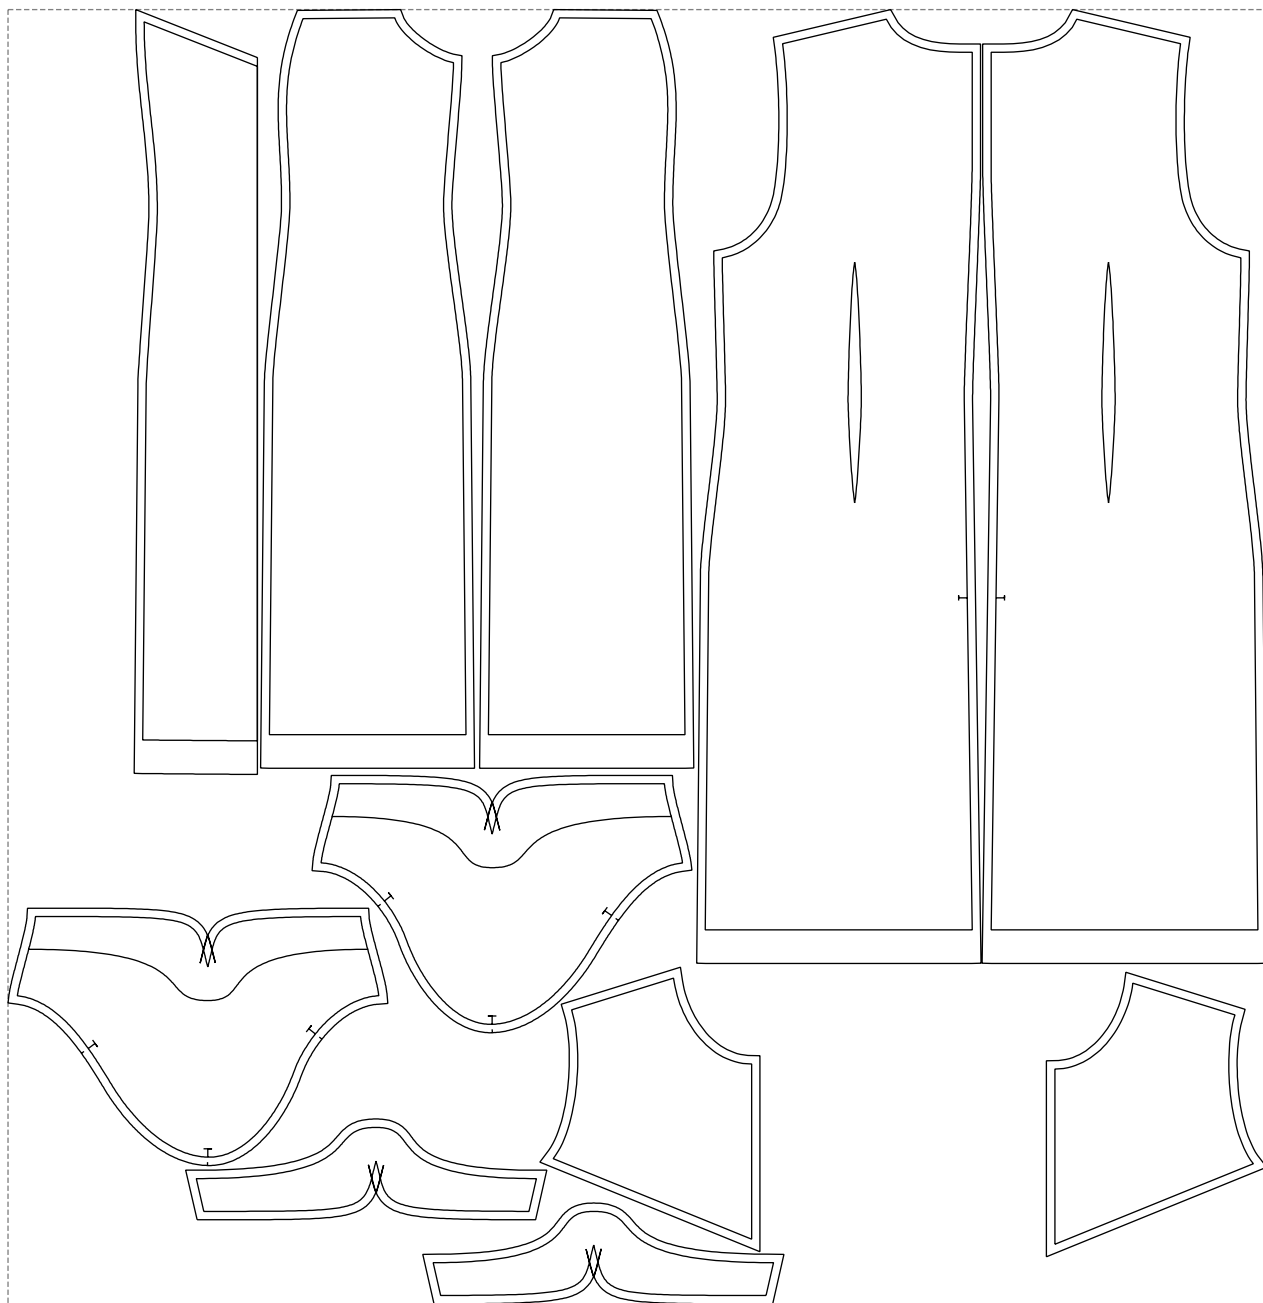

Not for print

Paper size: A4, size:1399.00 x1136.32 mm

# Example

size:1499.00 x1541.74 mm

Maneken =1 ver.0

rz\_1=170

rz\_16=112

rz\_17=96.2

rz\_18=94

rz\_19=120