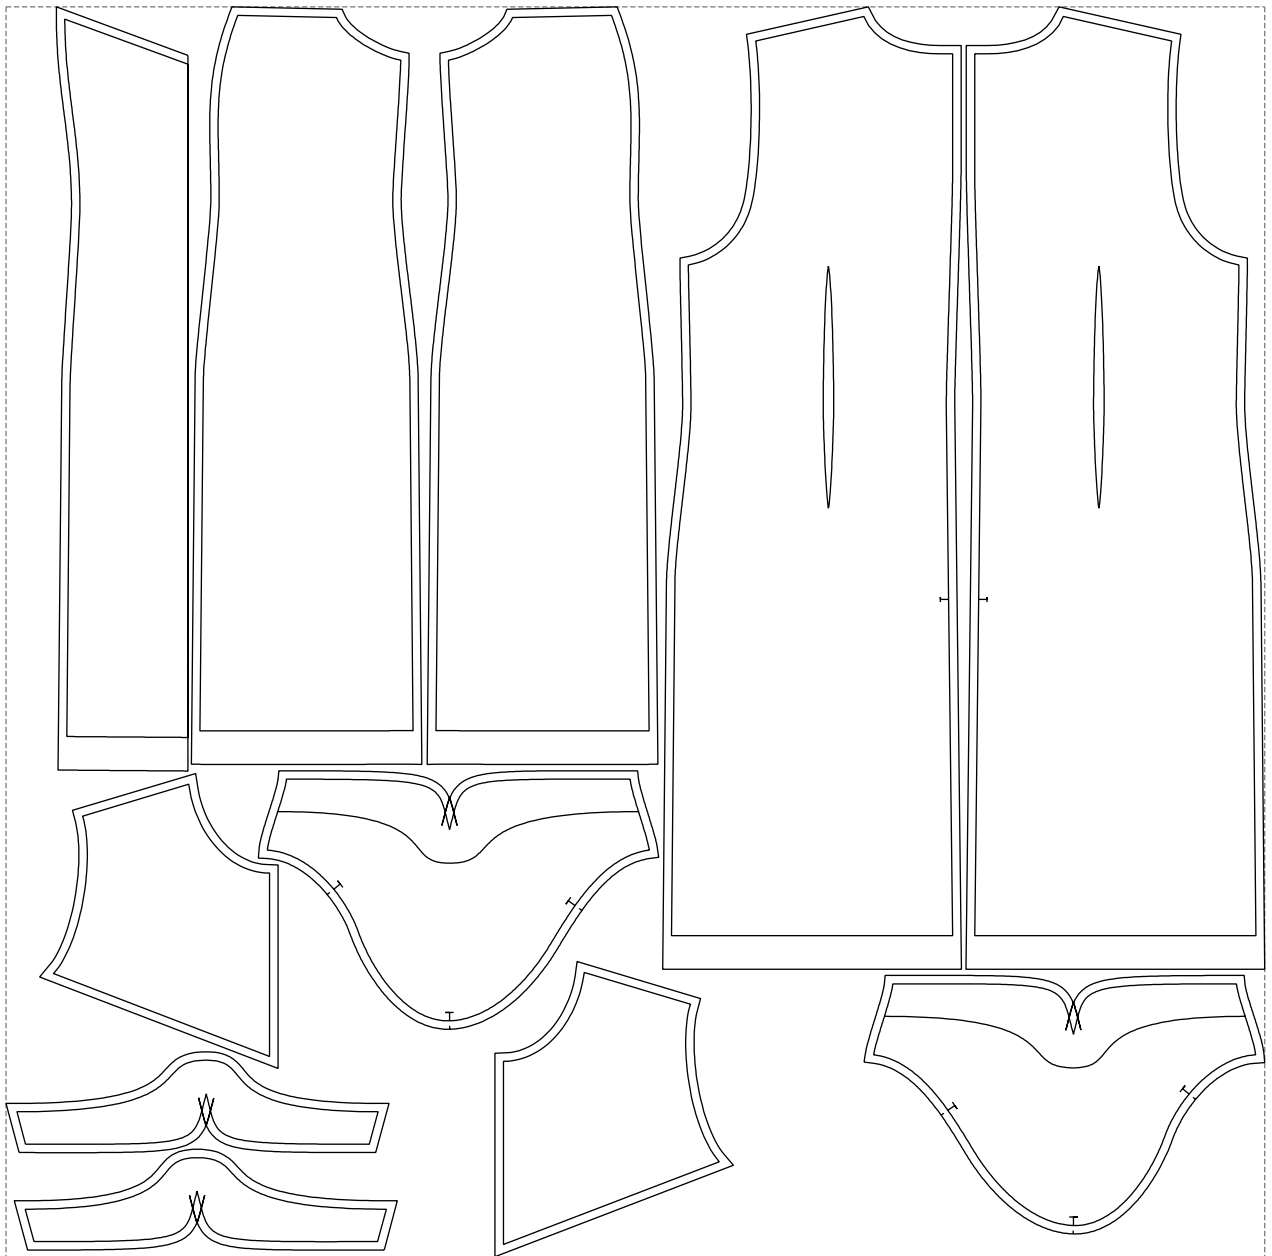

Not for print

Paper size: A4, size:1399.00 x1146.26 mm

# Example

size:1499.00 x1488.74 mm

Maneken =1 ver.0

rz\_1=170

rz\_16=120

rz\_17=104

rz\_18=103.6

rz\_19=128