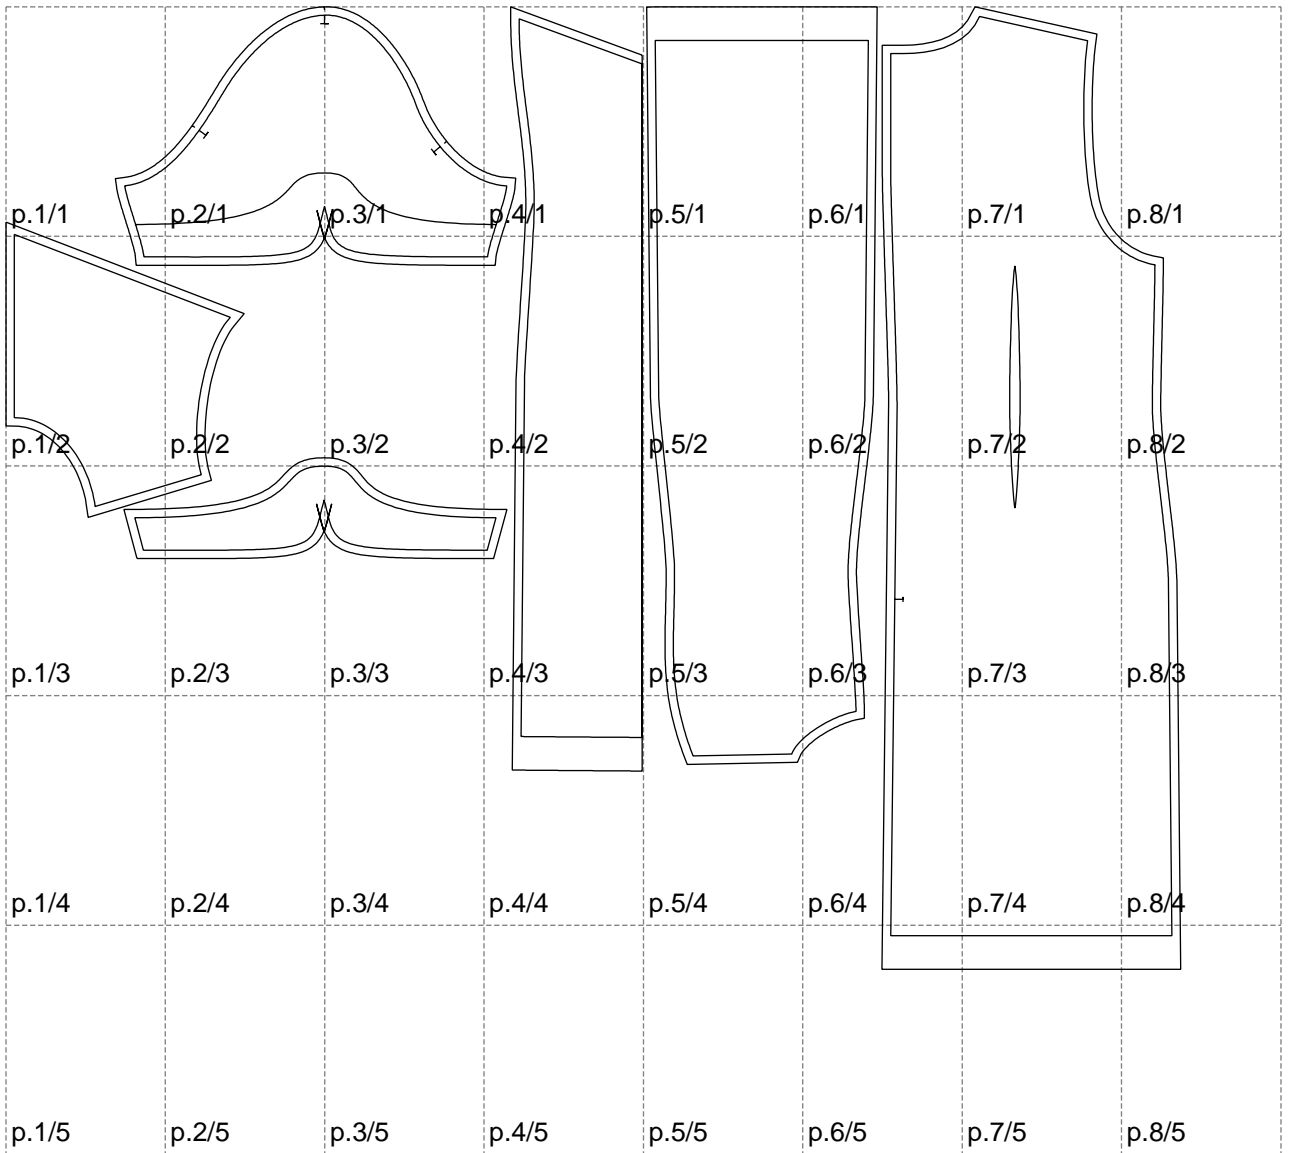

Not for print

Paper size: A4, size:1399.00 x1146.26 mm

# Example

size:1499.00 x1488.74 mm

Maneken =1 ver.0

rz\_1=170

rz\_16=120

rz\_17=104

rz\_18=103.6

rz\_19=128

rz\_20=125.1

---

. . . . .  
. . . . .  
. . . . .