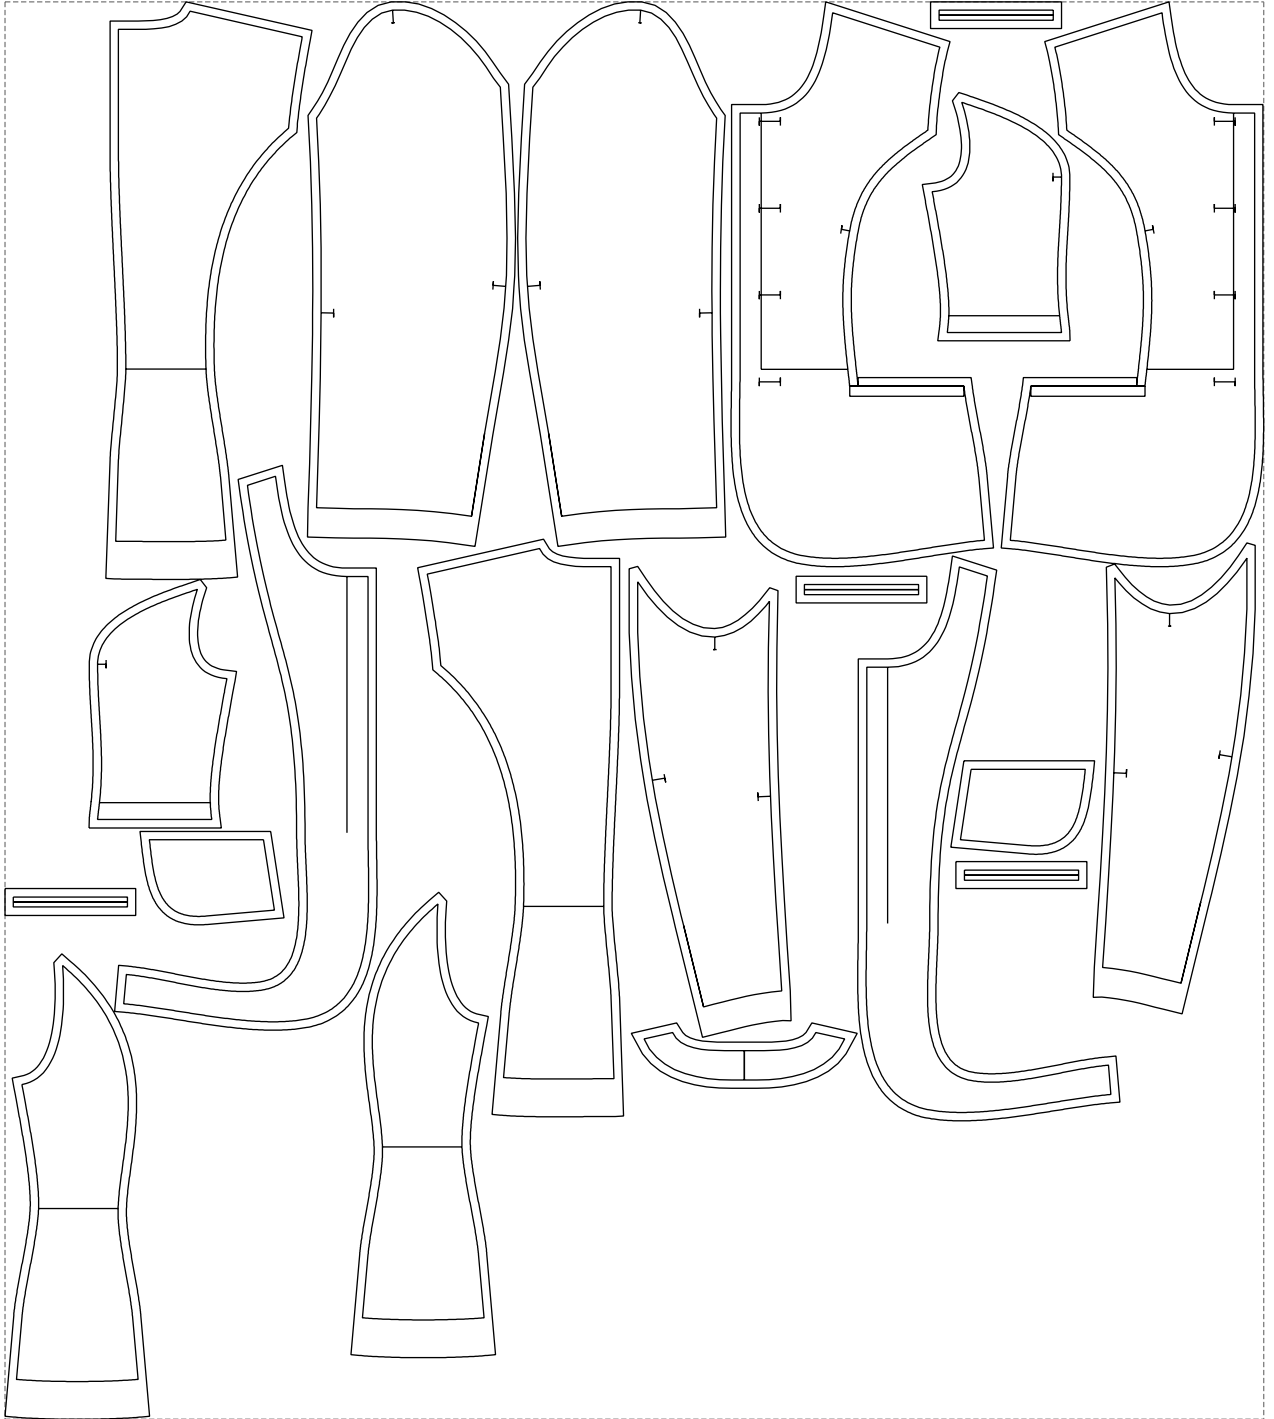

Not for print

Paper size: A4, size:1328.63 x1047.69 mm

# Example

size:1499.00 x1688.57 mm

Maneken =1 ver.0

rz\_1=170

rz\_16=92

rz\_17=78.8

rz\_18=71.8

rz\_19=100