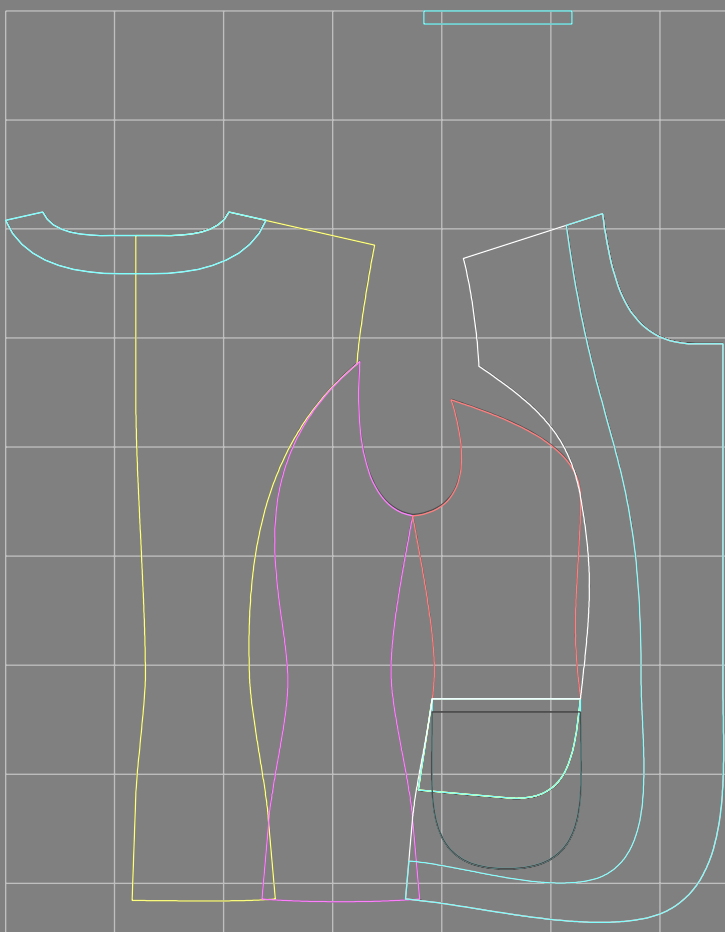

Not for print

Paper size: A4, size:1328.63 x1047.69 mm

# Example

size:1499.00 x1688.57 mm

Maneken =1 ver.0

rz\_1=170

rz\_16=92

rz\_17=78.8

rz\_18=71.8

rz\_19=100

rz\_20=98.1

---

. . . . .  
. . . . .  
. . . . .