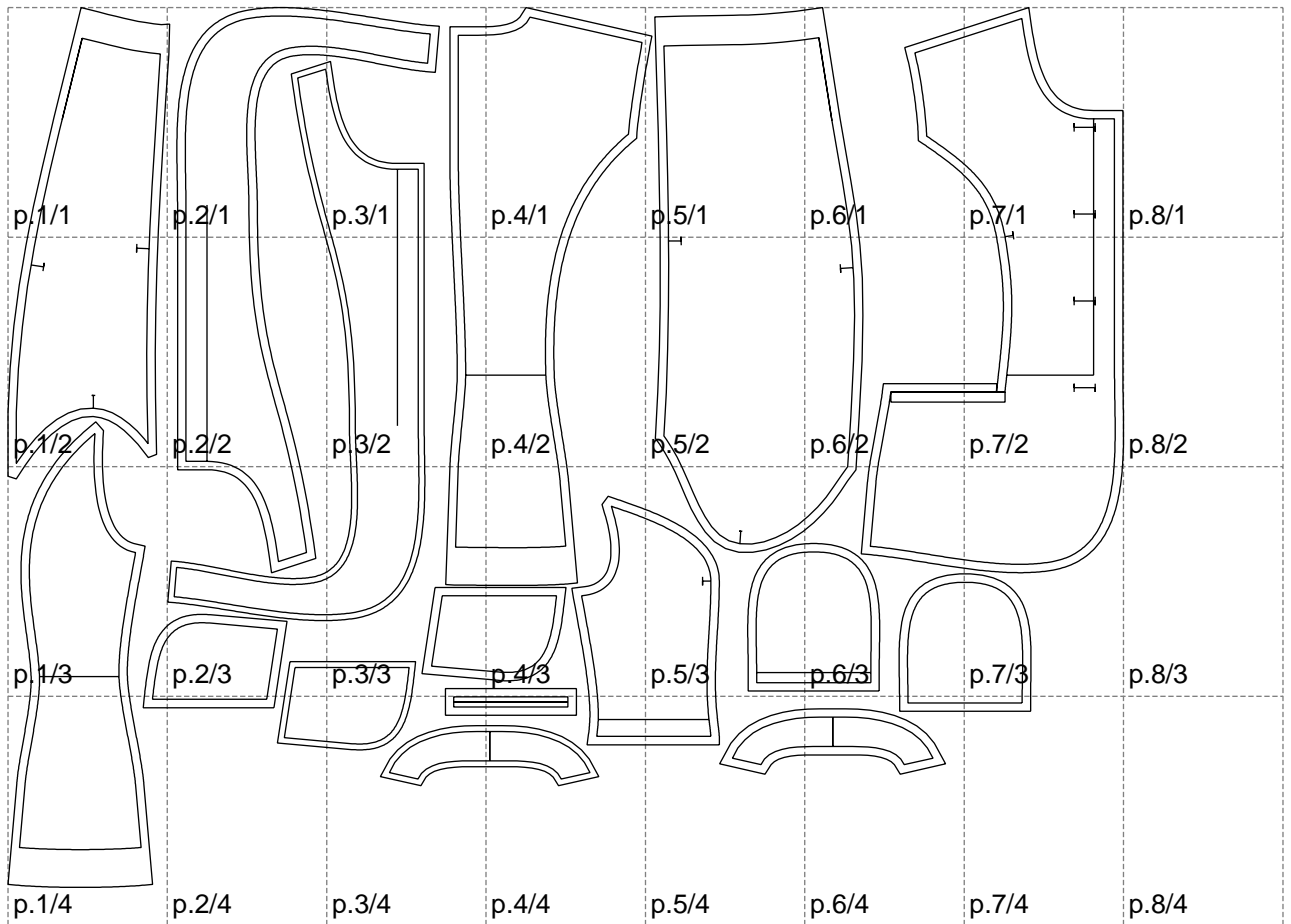

Not for print

Paper size: A4, size:1328.63 x1047.69 mm

# Example

size:1499.00 x1688.57 mm

Maneken =1 ver.0

rz\_1=170

rz\_16=92

rz\_17=78.8

rz\_18=71.8

rz\_19=100

rz\_20=98.1

---

. . . . .  
. . . . .  
. . . . .