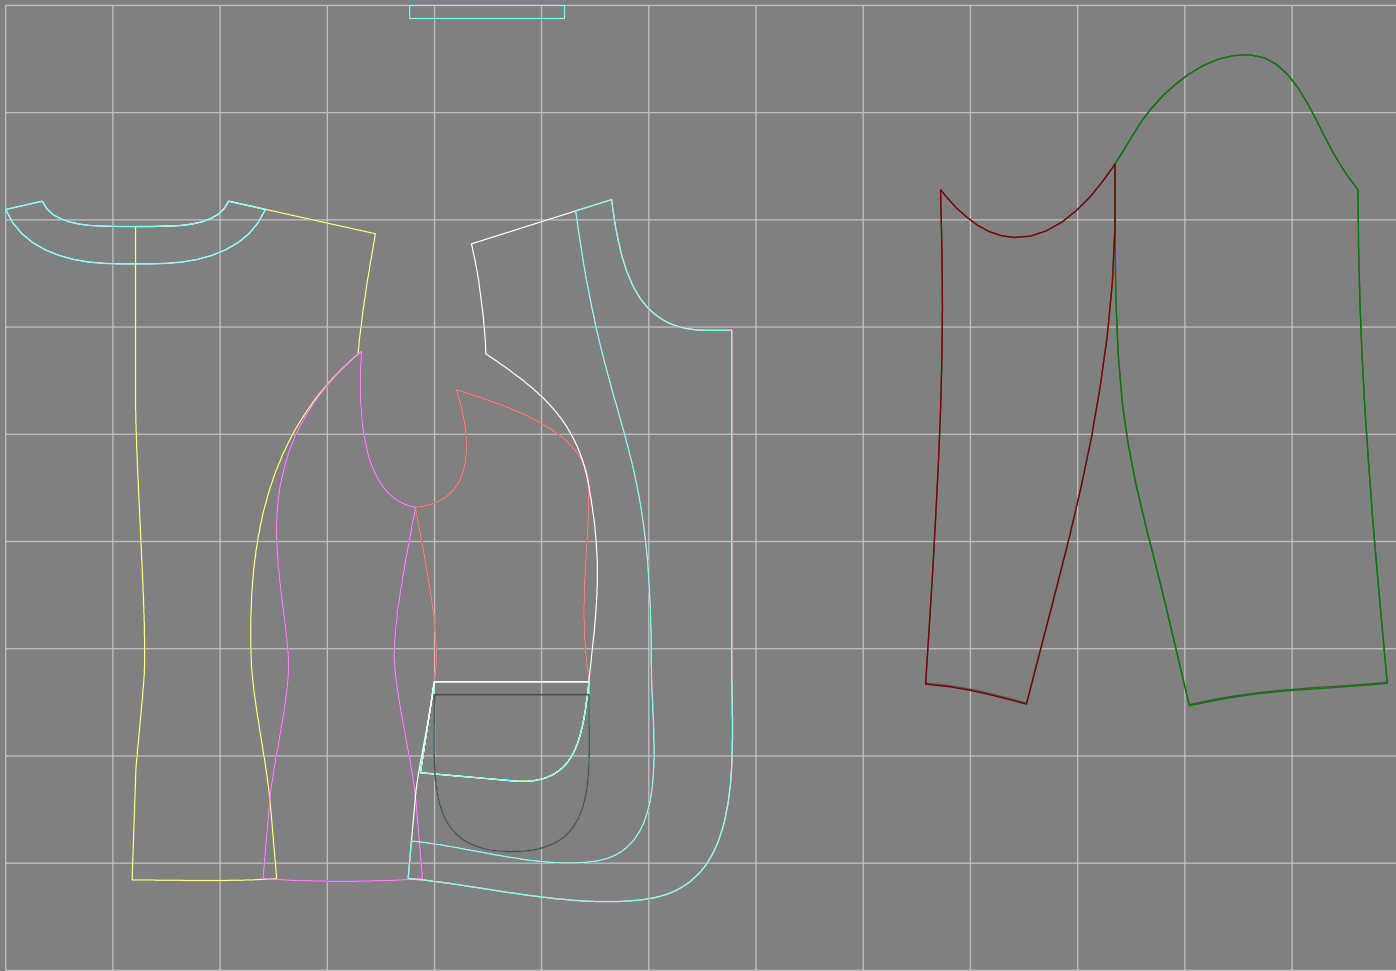

Not for print

Paper size: A4, size:1368.97 x1043.29 mm

# Example

size:1499.00 x1712.05 mm

Maneken =1 ver.0

rz\_1=170

rz\_16=96

rz\_17=82

rz\_18=76

rz\_19=104

rz\_20=101.8

---

. . . . .  
. . . . .  
. . . . .