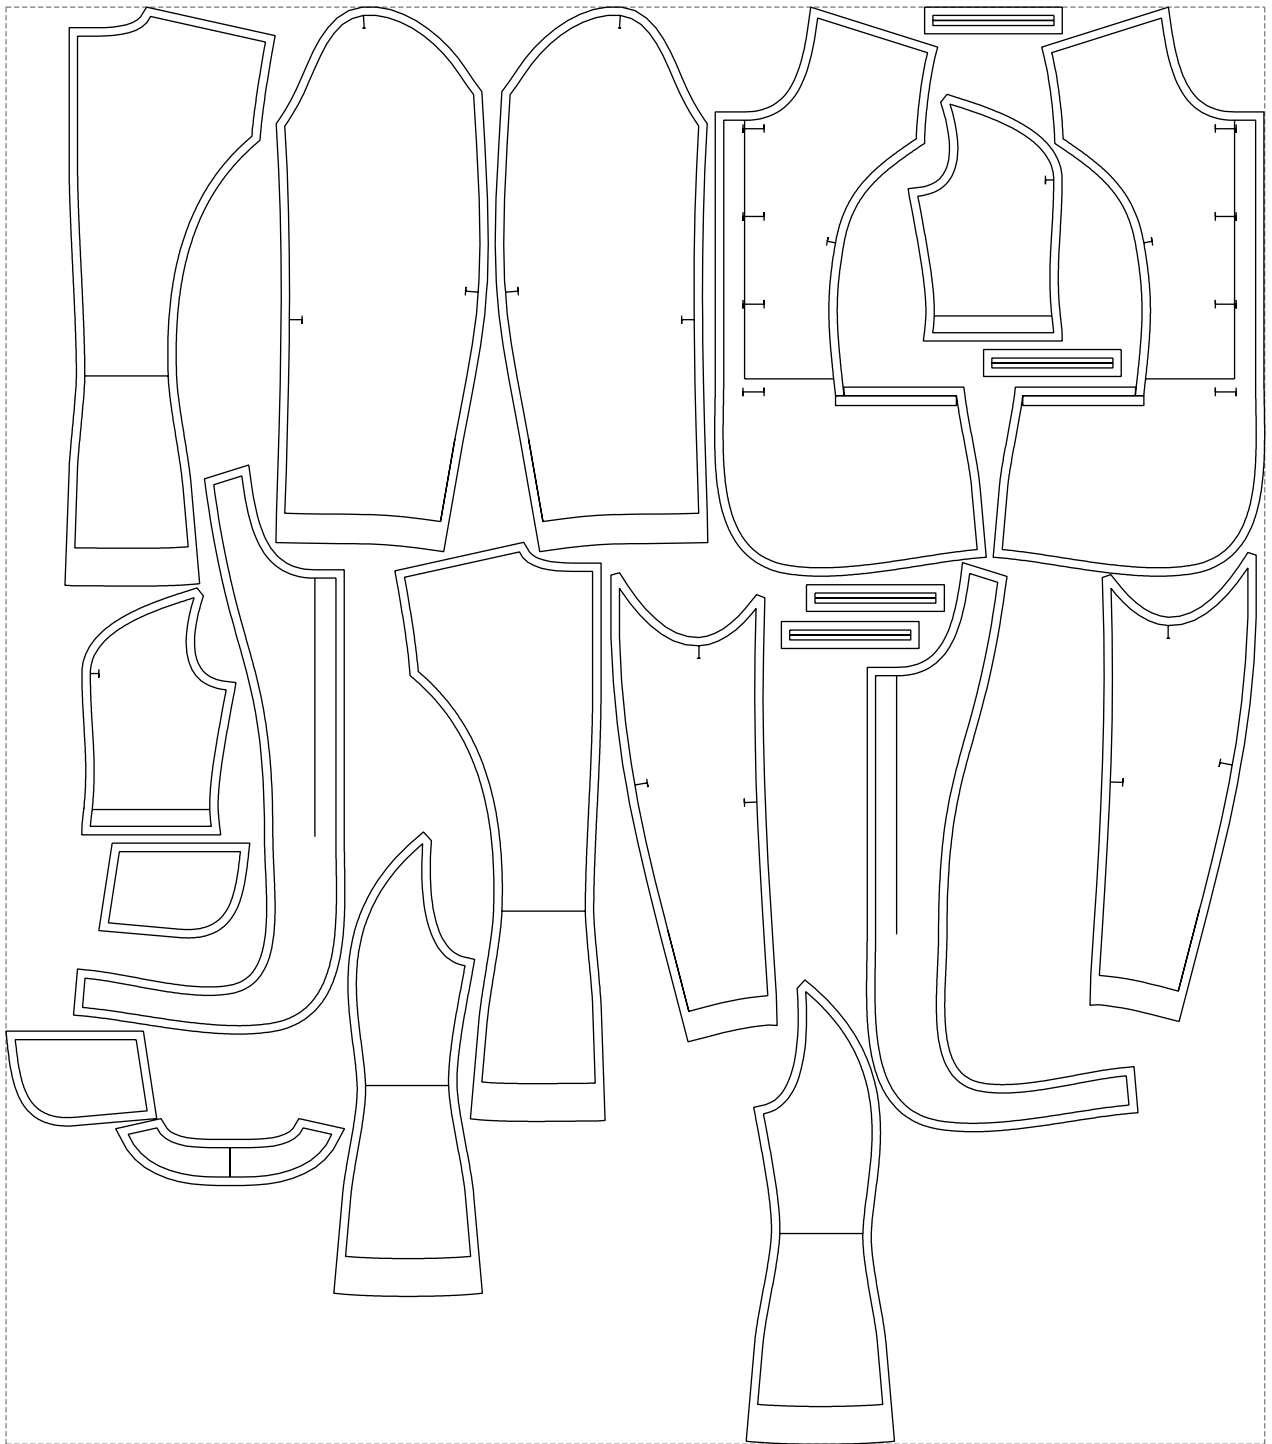

Not for print

Paper size: A4, size:1368.97 x1043.29 mm

# Example

size:1499.00 x1712.05 mm

Maneken =1 ver.0

rz\_1=170

rz\_16=96

rz\_17=82

rz\_18=76

rz\_19=104

rz\_20=101.8

---

. . . . .  
. . . . .  
. . . . .