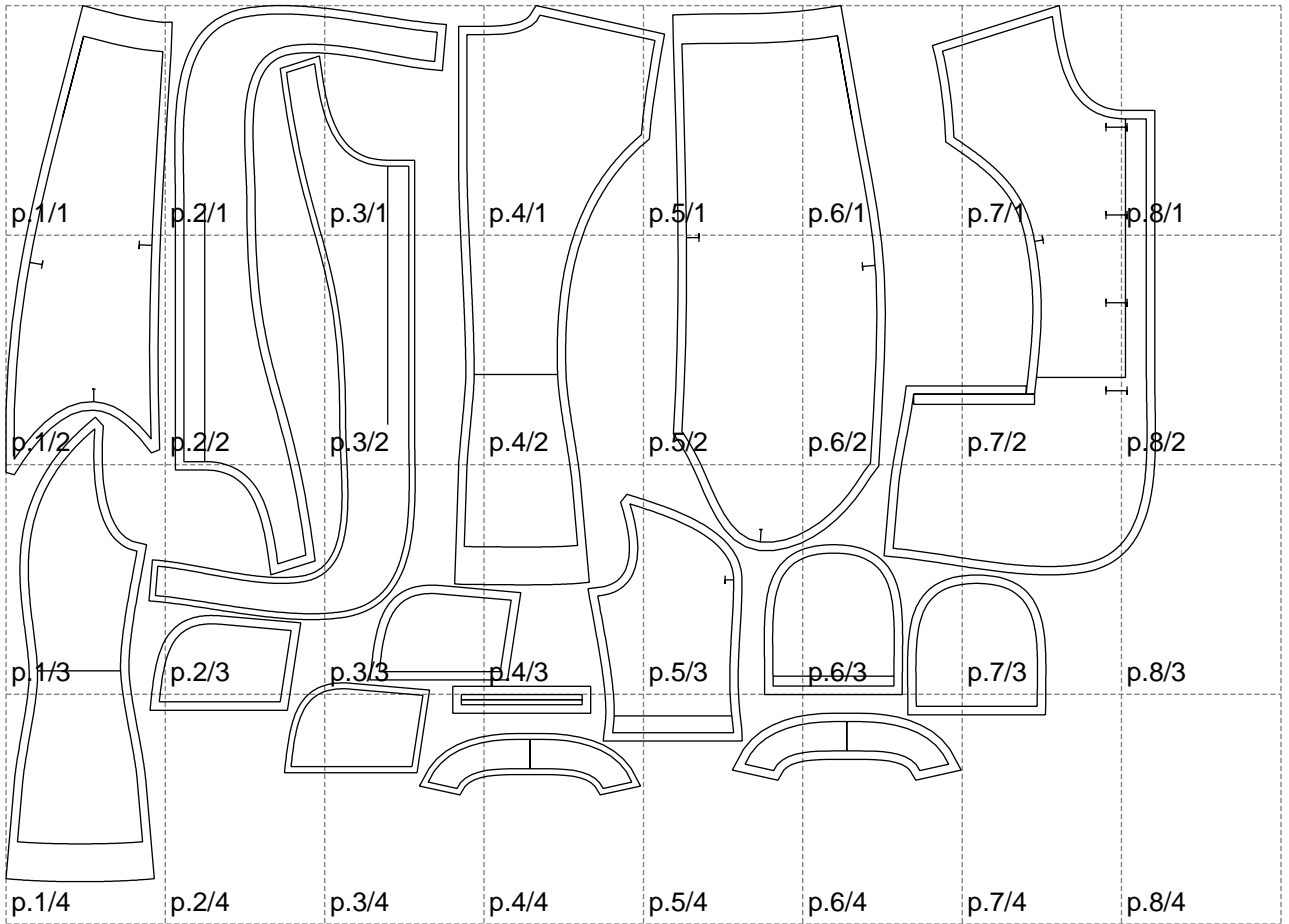

Not for print

Paper size: A4, size:1368.97 x1043.29 mm

# Example

size:1499.00 x1712.05 mm

Maneken =1 ver.0

rz\_1=170

rz\_16=96

rz\_17=82

rz\_18=76

rz\_19=104

rz\_20=101.8

---

. . . . .  
. . . . .  
. . . . .