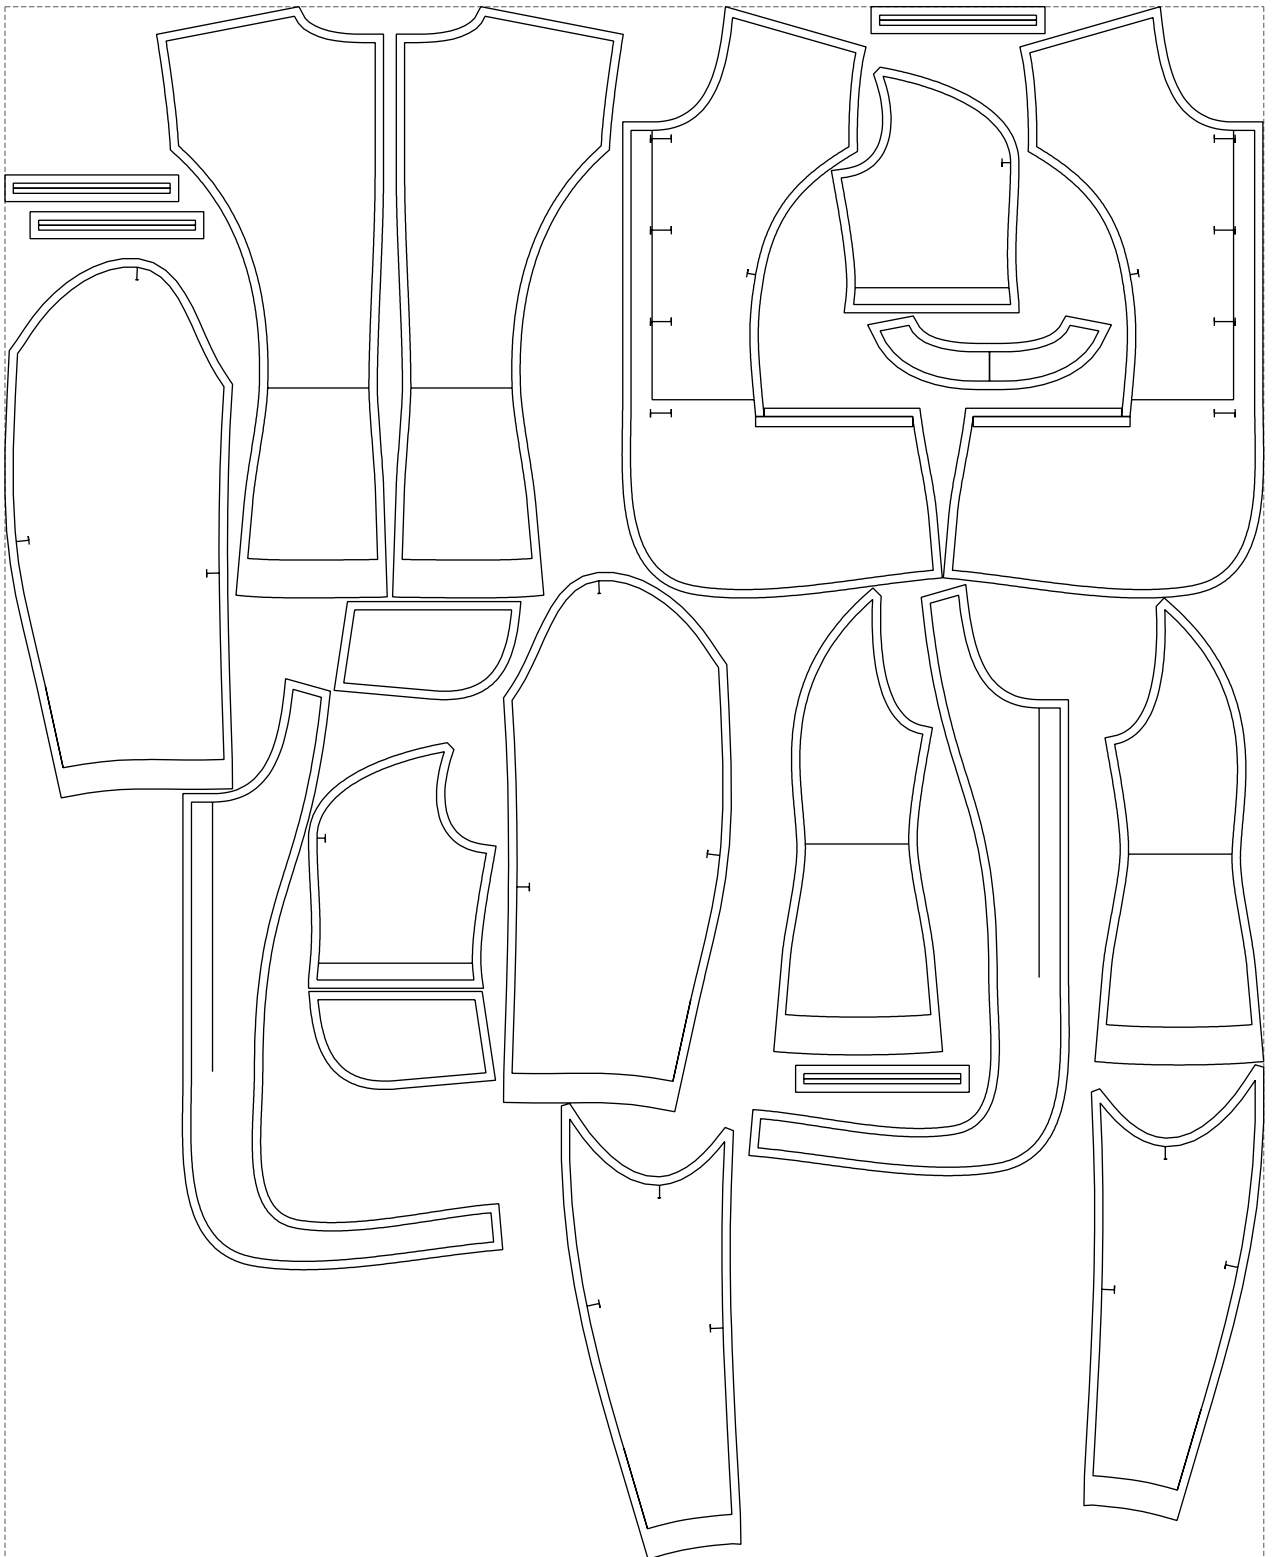

Not for print

Paper size: A4, size:1399.00 x1215.72 mm

Example

size:1499.00 x1849.32 mm

Maneken =1 ver.0

rz_1=170

rz_16=116

rz_17=100

rz_18=98.8

rz_19=124

rz_20=121

.
.
.