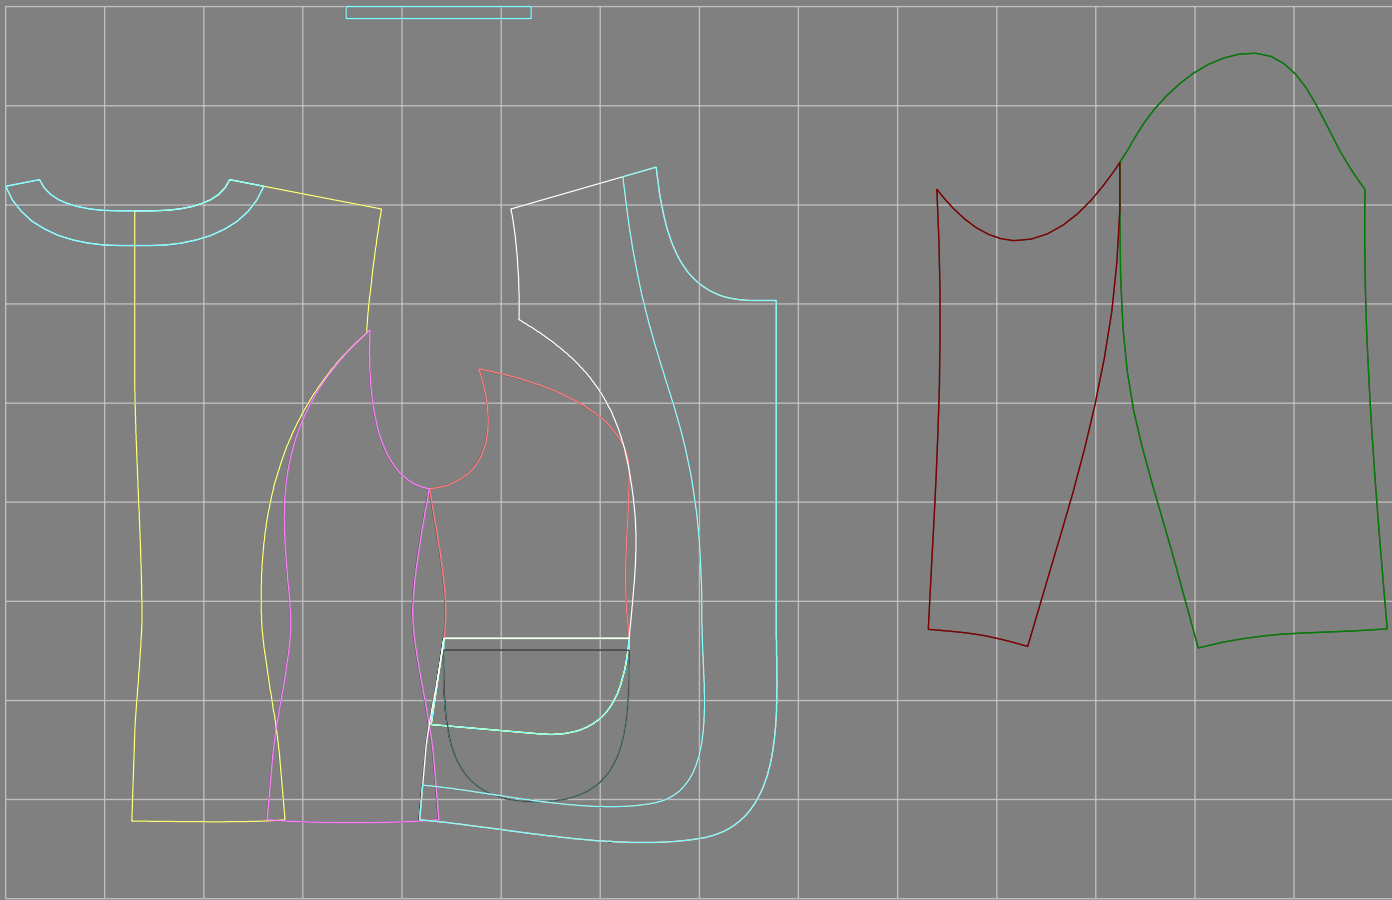

Not for print

Paper size: A4, size:1399.00 x1215.72 mm

Example

size:1499.00 x1849.32 mm

Maneken =1 ver.0

rz_1=170

rz_16=116

rz_17=100

rz_18=98.8

rz_19=124

rz_20=121

.
.
.