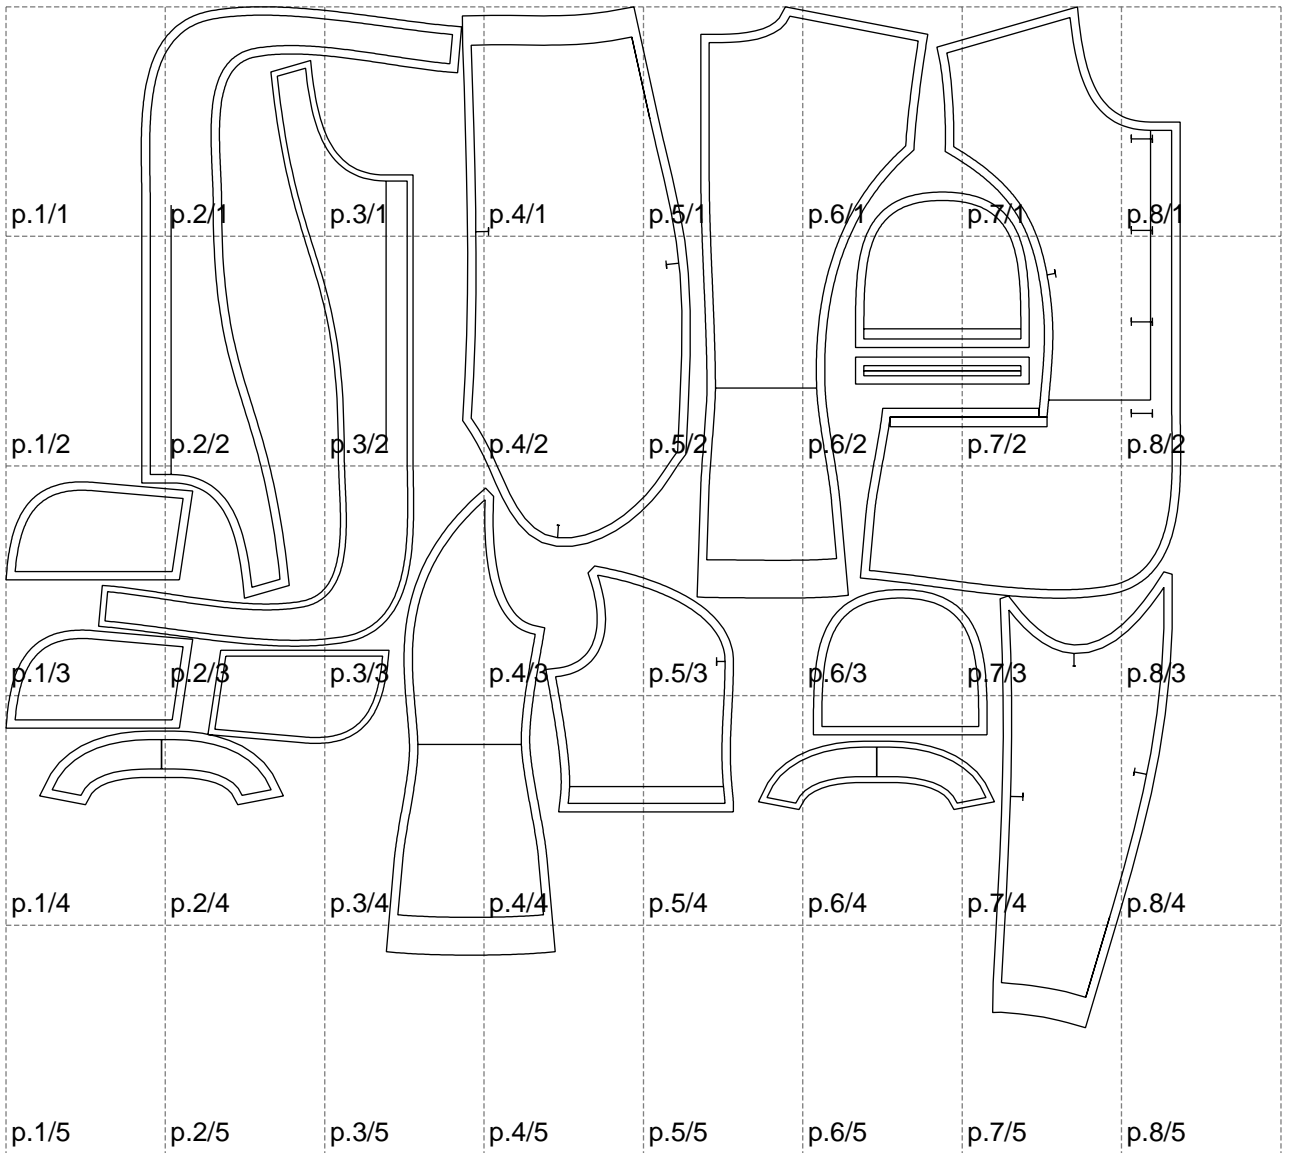

Not for print

Paper size: A4, size:1399.00 x1215.72 mm

Example

size:1499.00 x1849.32 mm

Maneken =1 ver.0

rz_1=170

rz_16=116

rz_17=100

rz_18=98.8

rz_19=124

rz_20=121

.
.
.