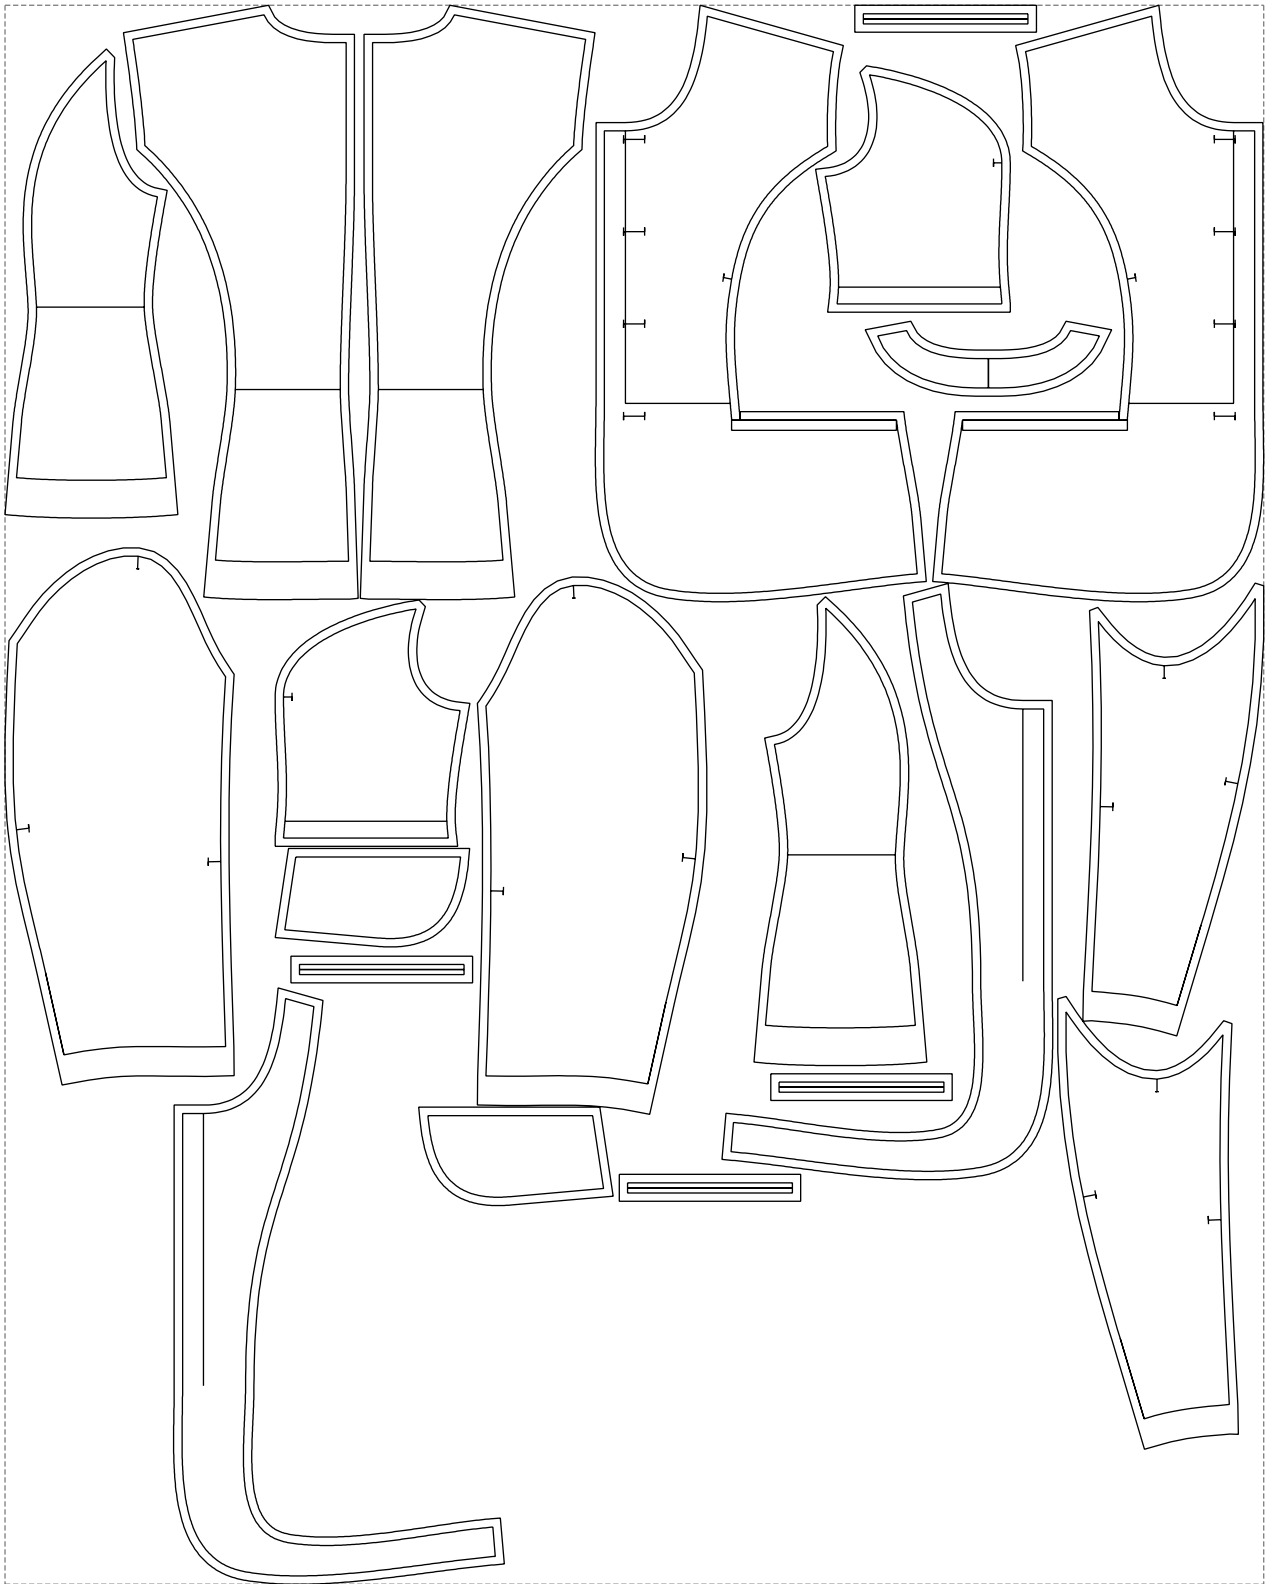

Not for print

Paper size: A4, size:1399.00 x1224.25 mm

Example

size:1499.00 x1880.78 mm

Maneken =1 ver.0

rz_1=170

rz_16=120

rz_17=104

rz_18=103.6

rz_19=128

rz_20=125.1

.
.
.