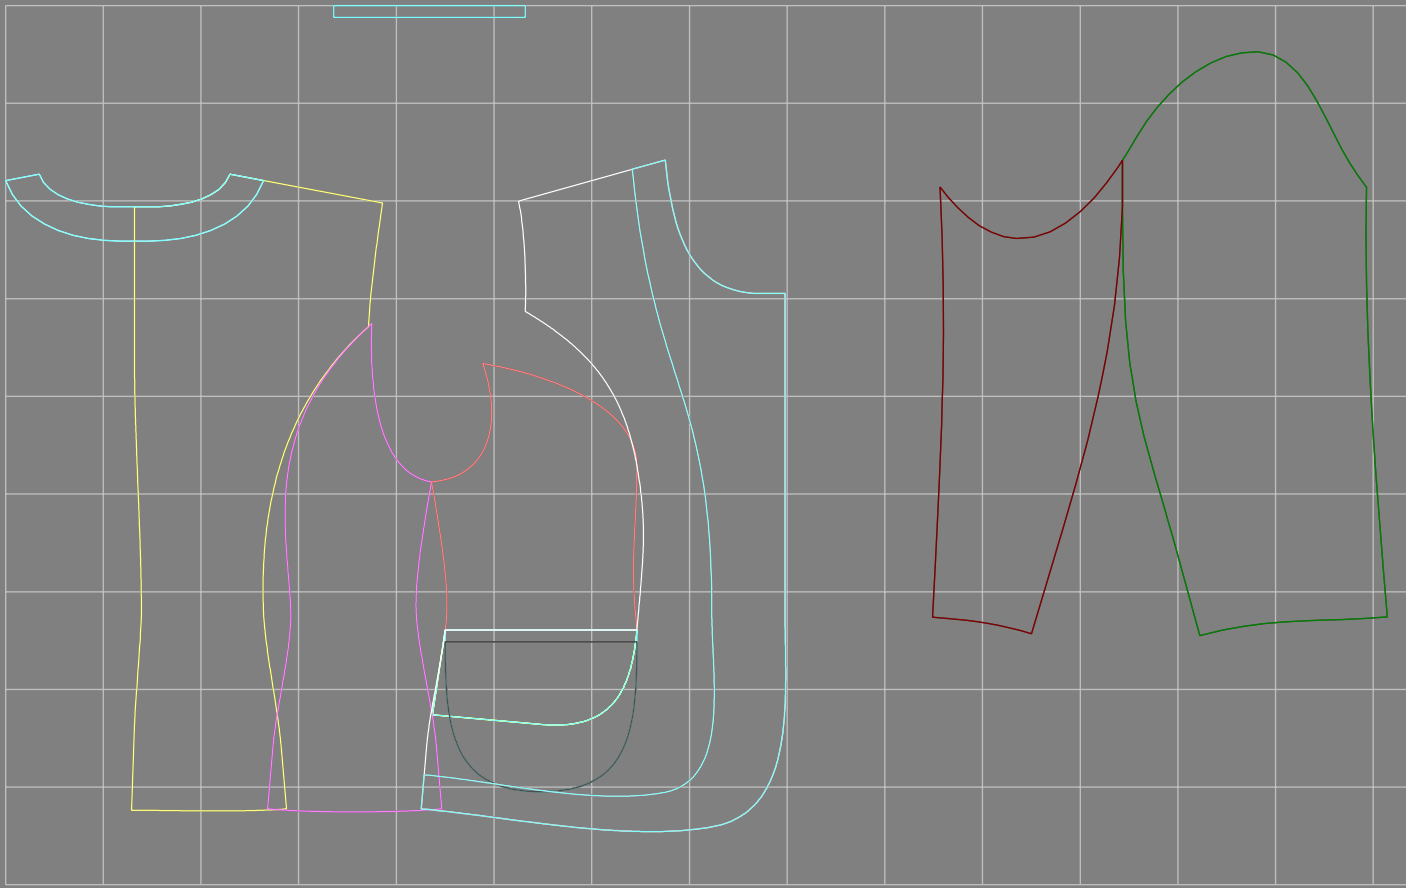

Not for print

Paper size: A4, size:1399.00 x1224.25 mm

Example

size:1499.00 x1880.78 mm

Maneken =1 ver.0

rz_1=170

rz_16=120

rz_17=104

rz_18=103.6

rz_19=128

rz_20=125.1

.
.
.