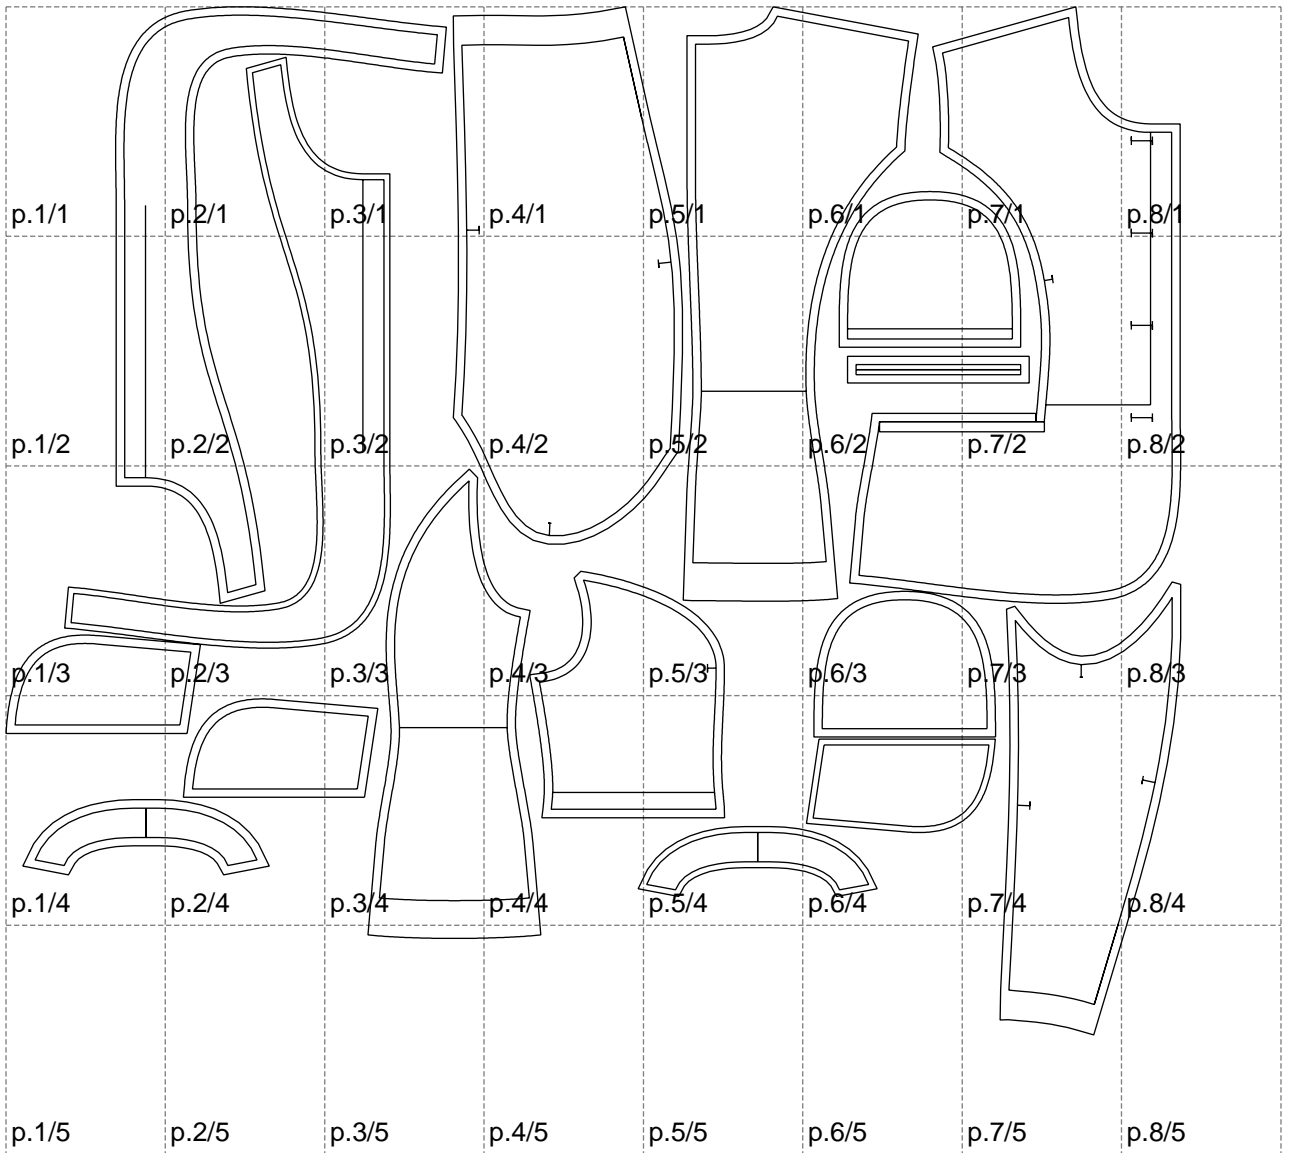

Not for print

Paper size: A4, size:1399.00 x1224.25 mm

Example

size:1499.00 x1880.78 mm

Maneken =1 ver.0

rz_1=170

rz_16=120

rz_17=104

rz_18=103.6

rz_19=128

rz_20=125.1

.
.
.