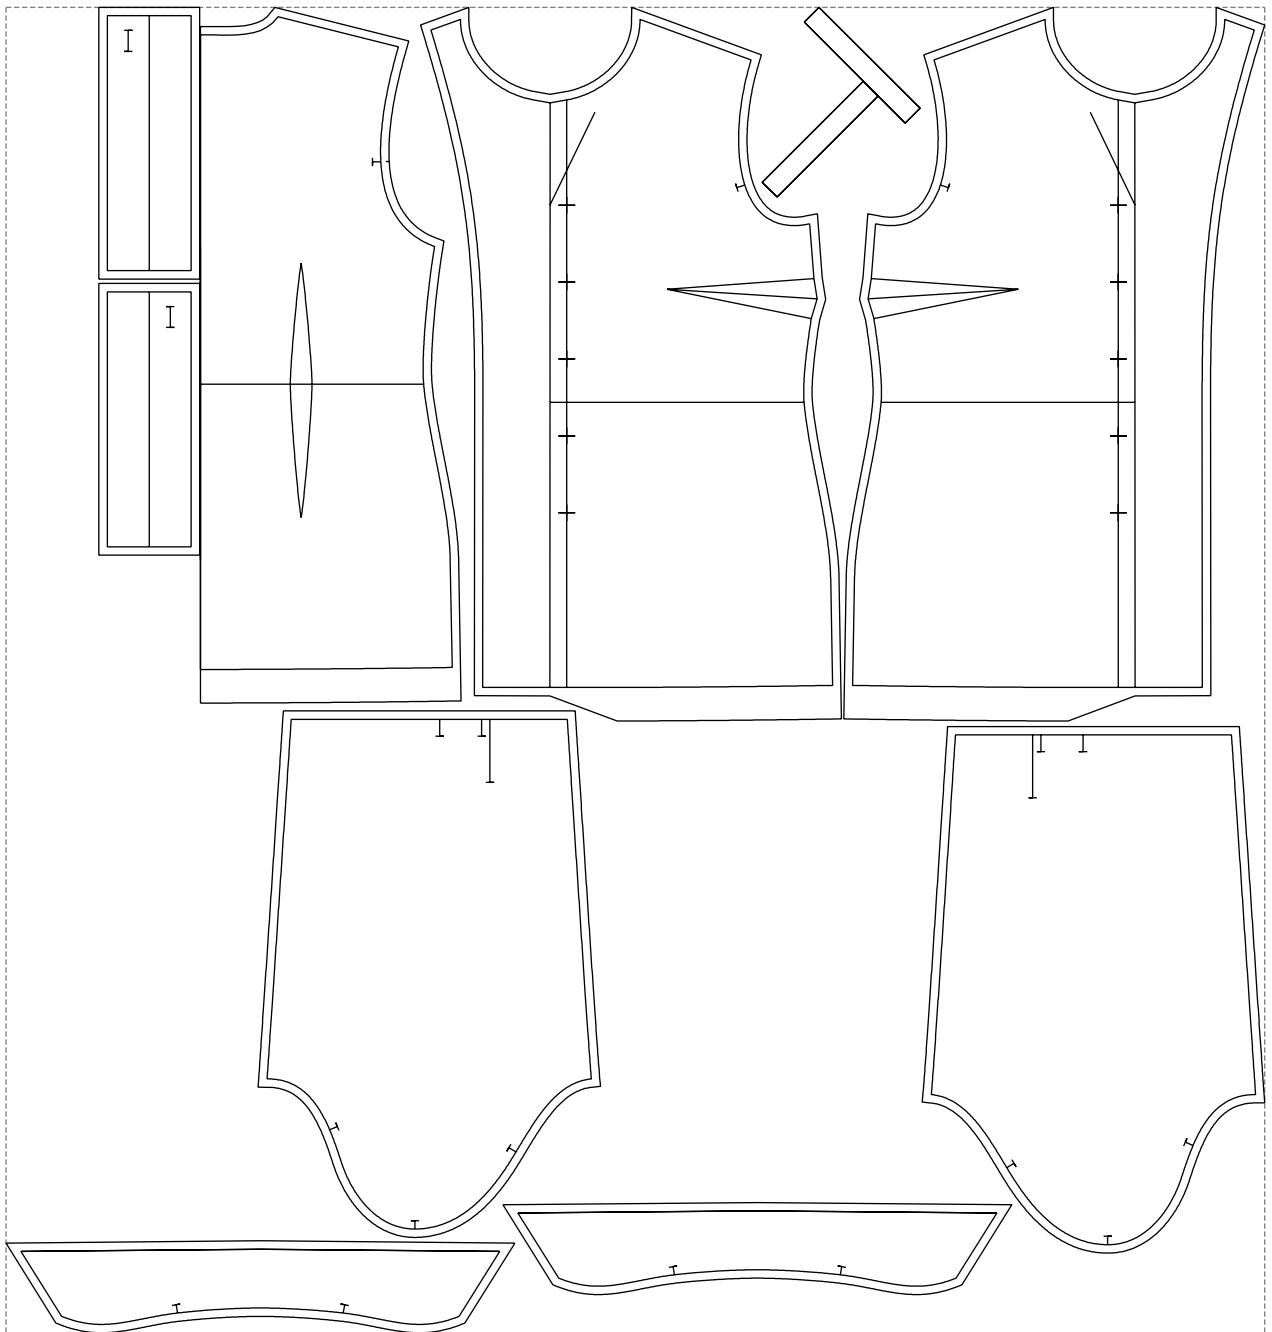

Not for print

Paper size: A4, size:1399.00 x887.48 mm

# Example

size:1499.00 x1578.85 mm

Maneken =1 ver.0

rz\_1=170

rz\_16=108

rz\_17=92.5

rz\_18=89.2

rz\_19=116