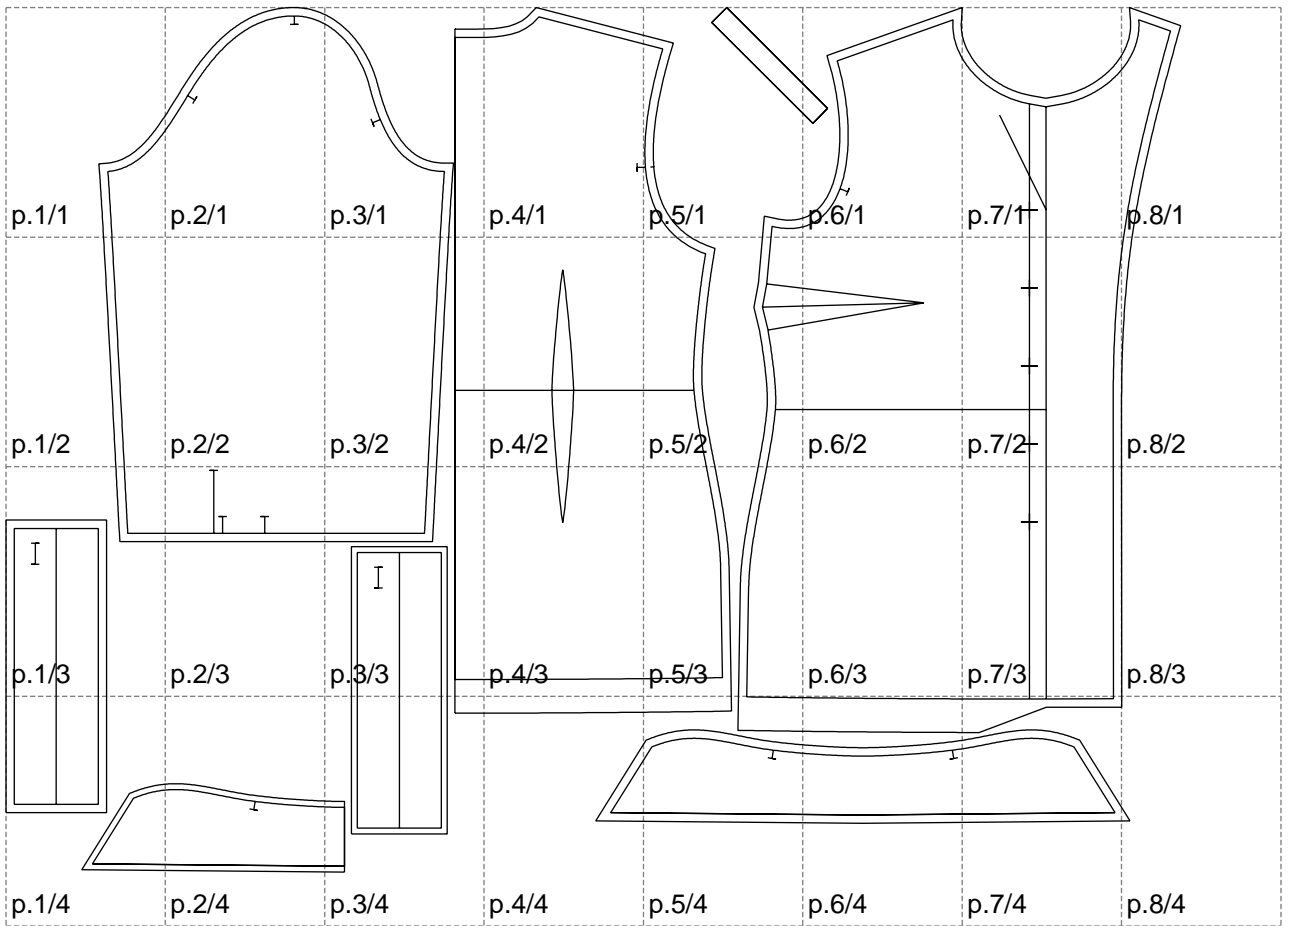

Not for print

Paper size: A4, size:1399.00 x1029.37 mm

# Example

size:1448.67 x1694.13 mm

Maneken =1 ver.0

rz\_1=170

rz\_16=116

rz\_17=100

rz\_18=98.8

rz\_19=124

rz\_20=121

---

. . . . .  
. . . . .  
. . . . .