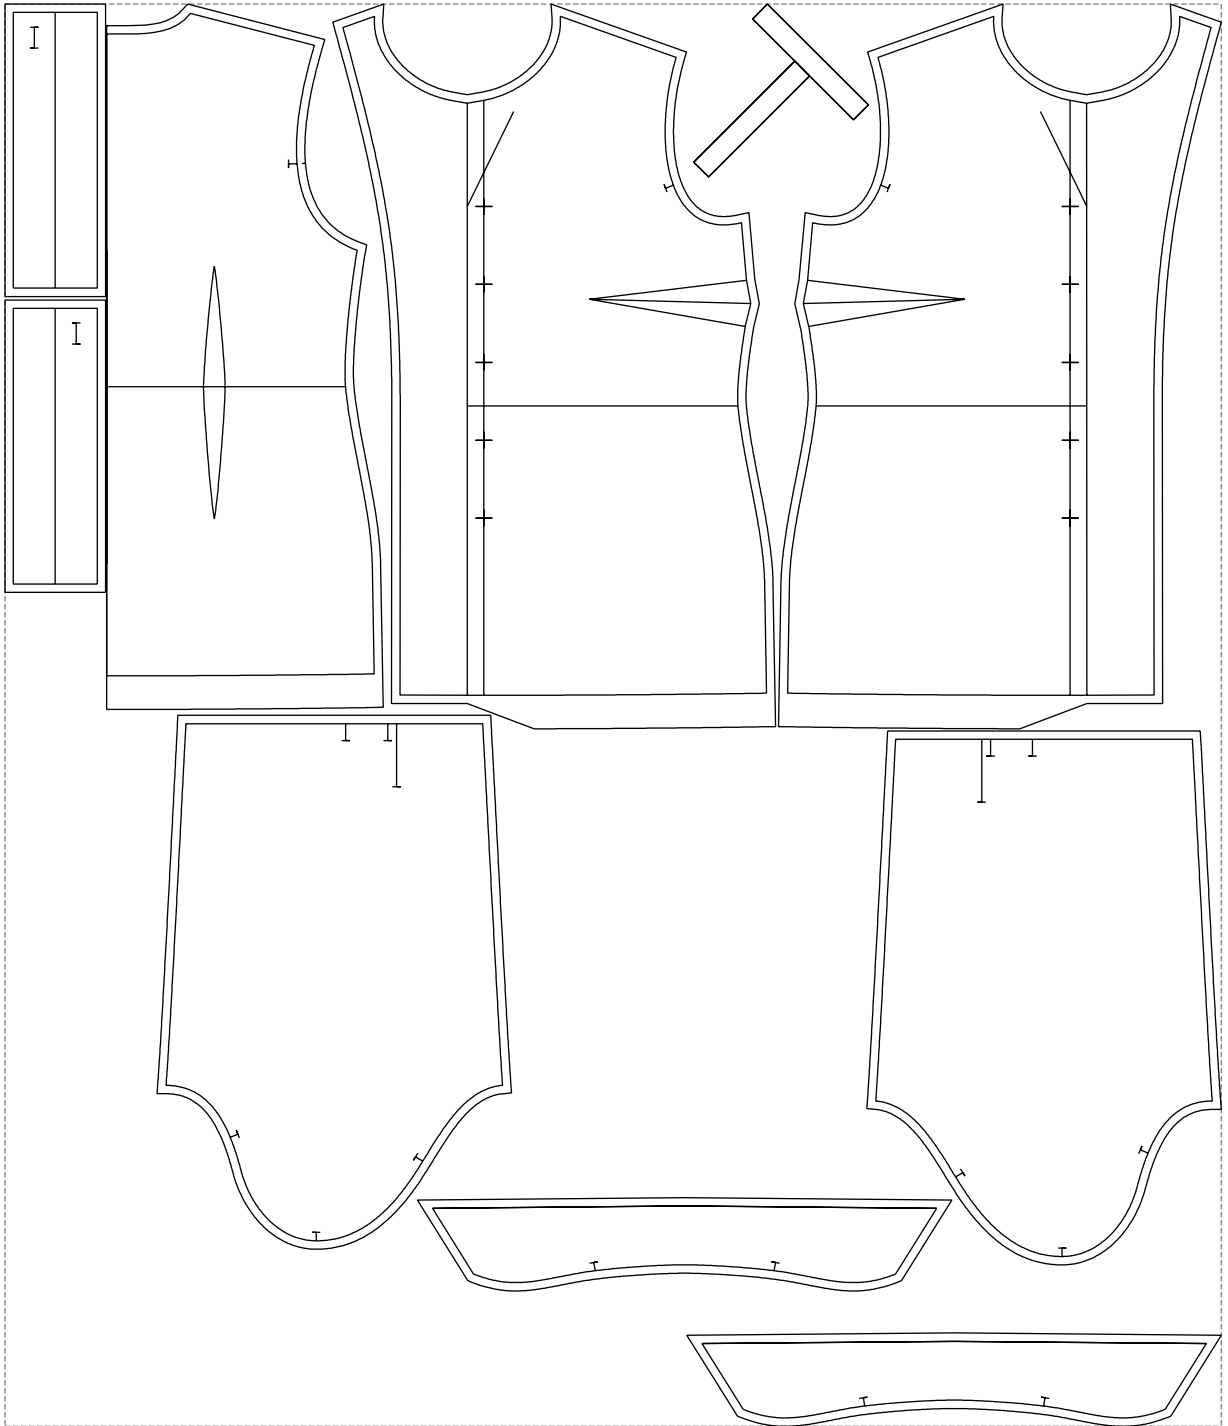

Not for print

Paper size: A4, size:1399.00 x1029.37 mm

# Example

size:1448.67 x1694.13 mm

Maneken =1 ver.0

rz\_1=170

rz\_16=116

rz\_17=100

rz\_18=98.8

rz\_19=124