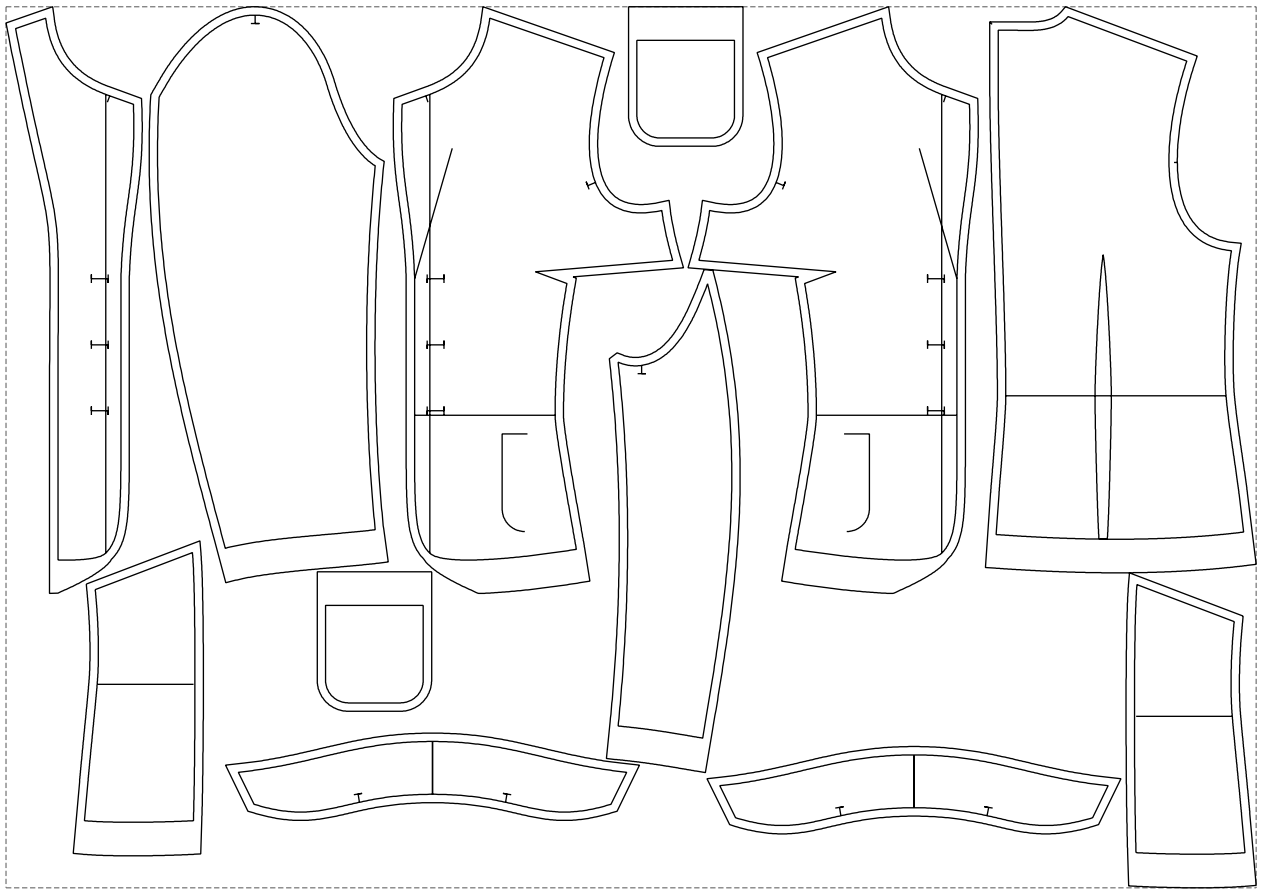

Not for print

Paper size: A4, size:1399.00 x921.46 mm

# Example

size:1488.95 x1049.47 mm

Maneken =1 ver.0

rz\_1=170

rz\_16=100

rz\_17=85.4

rz\_18=80.2

rz\_19=108

rz\_20=105.4

---

. . . . .  
. . . . .  
. . . . .