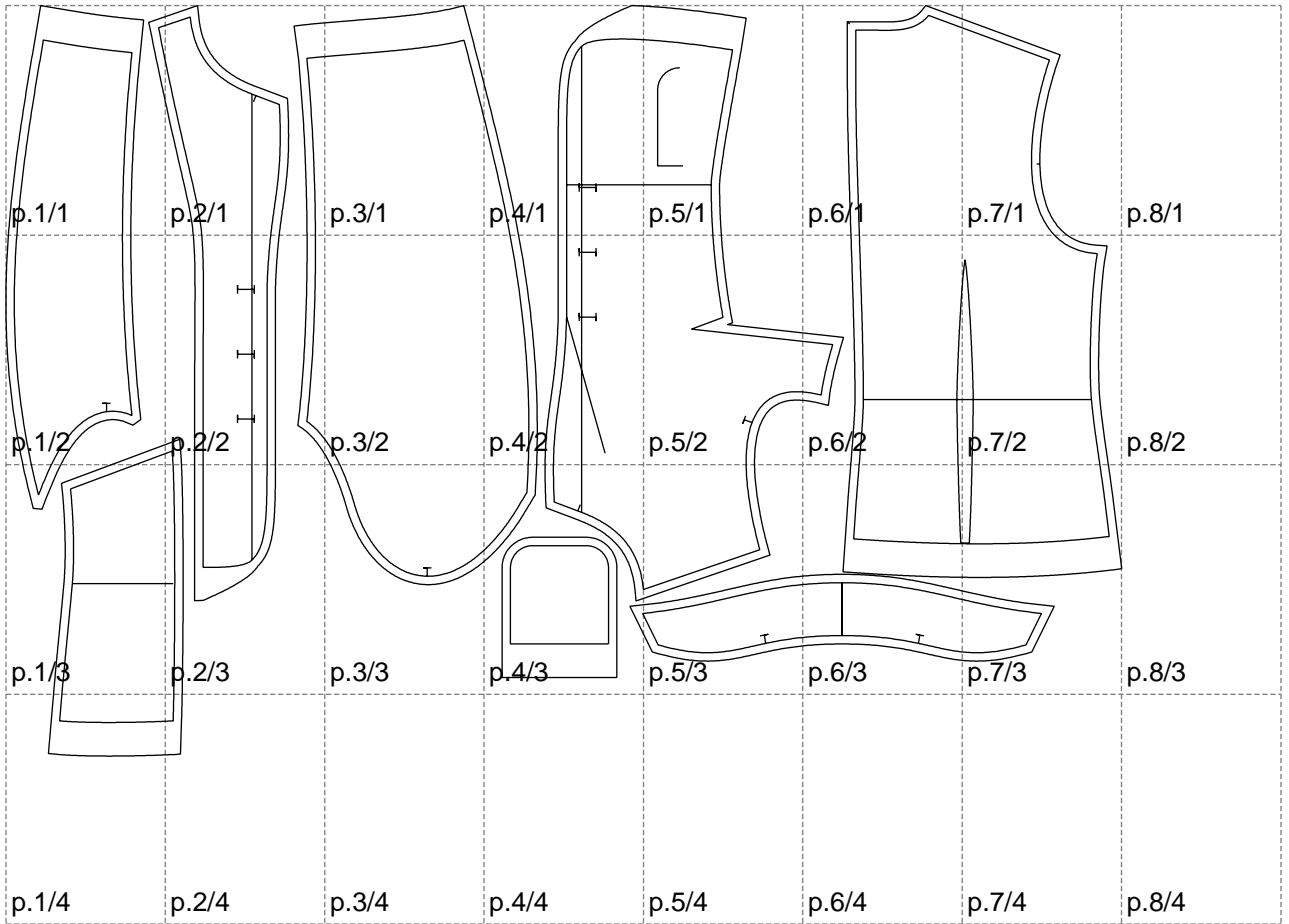

Not for print

Paper size: A4, size:1328.72 x893.70 mm

# Example

size:1499.00 x1069.34 mm

Maneken =1 ver.0

rz\_1=170

rz\_16=104

rz\_17=88.9

rz\_18=84.4

rz\_19=112

rz\_20=109.3

---

. . . . .  
. . . . .  
. . . . .