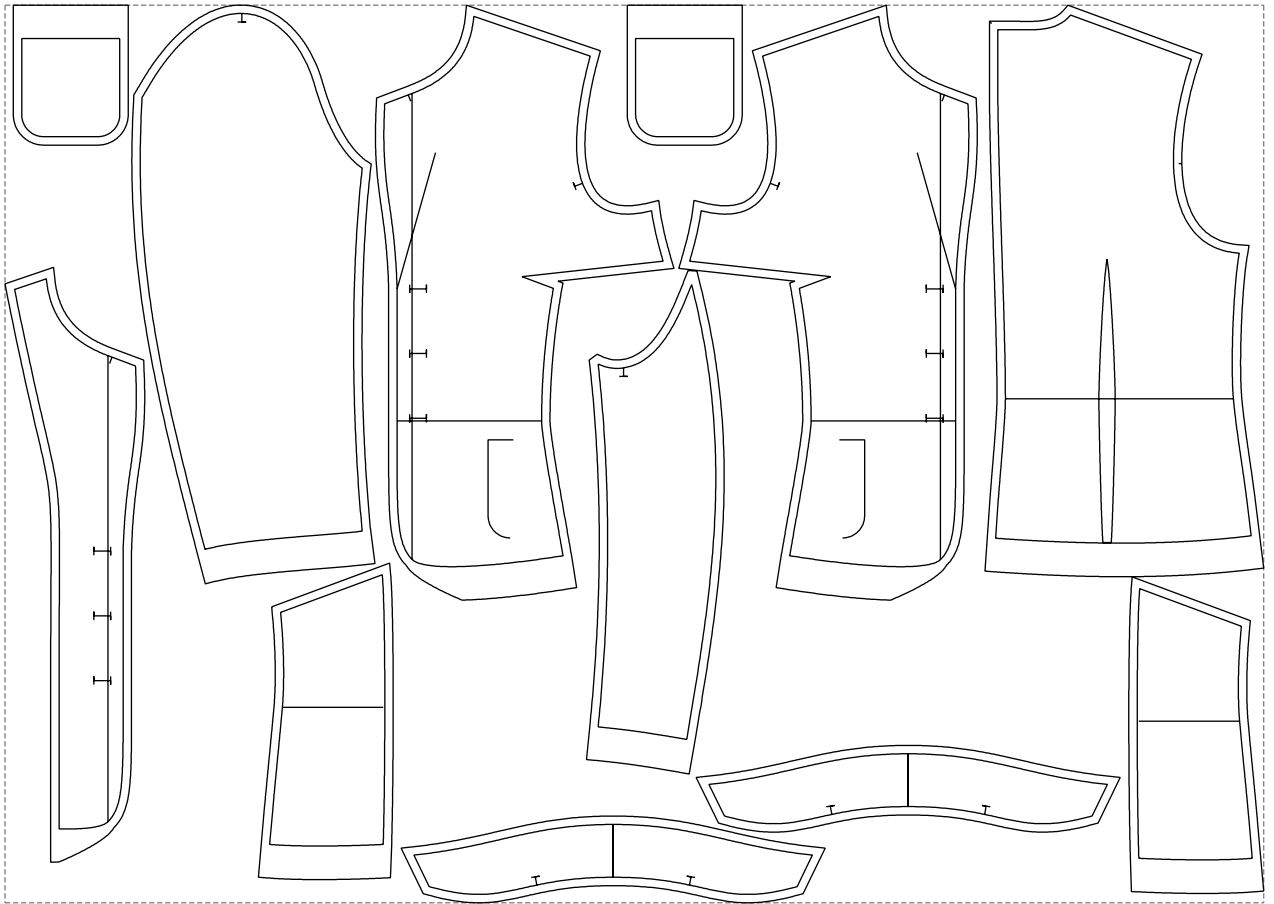

Not for print

Paper size: A4, size:1328.72 x893.70 mm

# Example

size:1499.00 x1069.34 mm

Maneken =1 ver.0

rz\_1=170

rz\_16=104

rz\_17=88.9

rz\_18=84.4

rz\_19=112