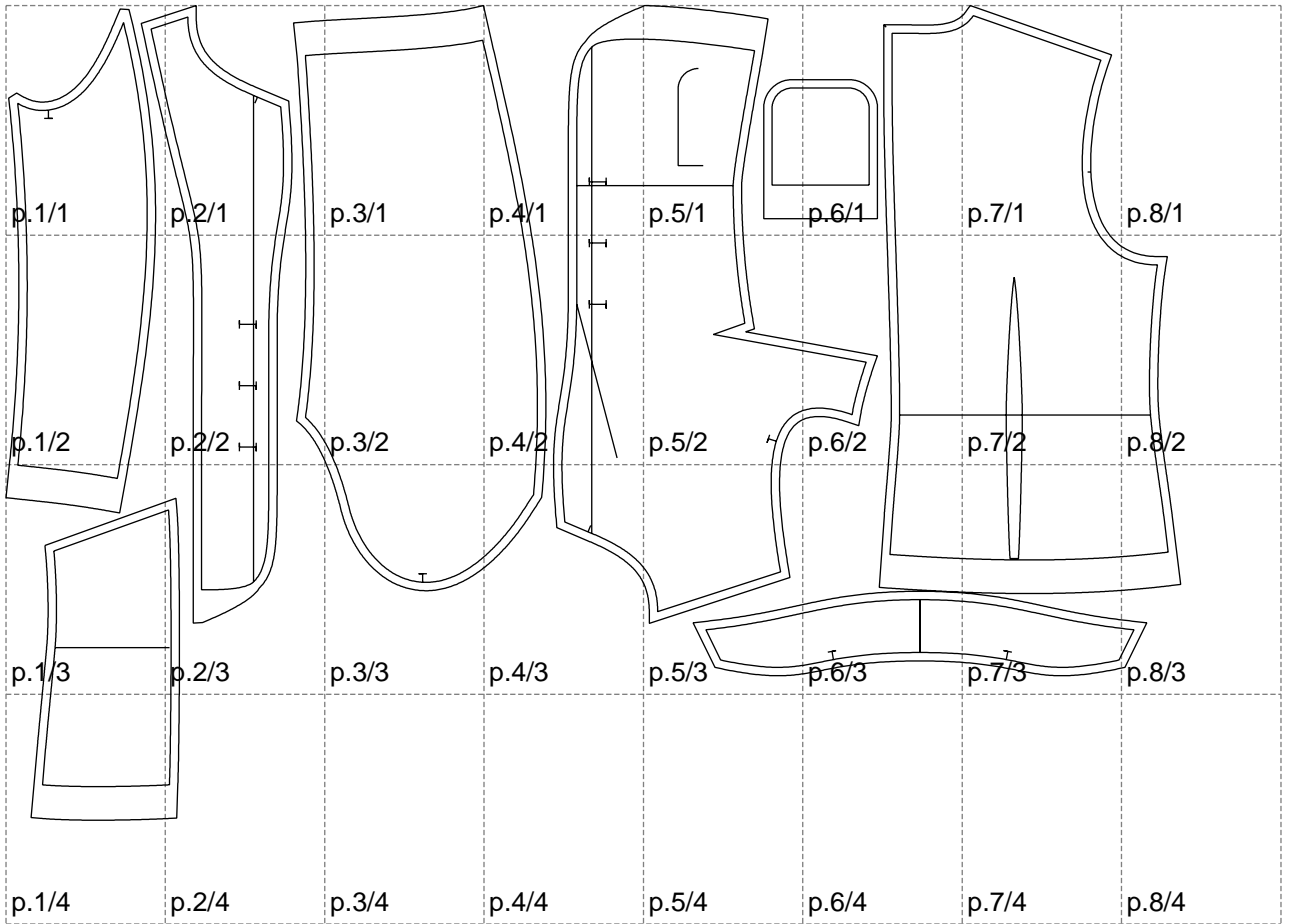

Not for print

Paper size: A4, size:1399.00 x970.06 mm

# Example

size:1478.96 x1228.68 mm

Maneken =1 ver.0

rz\_1=170

rz\_16=116

rz\_17=100

rz\_18=98.8

rz\_19=124

rz\_20=121

---

. . . . .  
. . . . .  
. . . . .