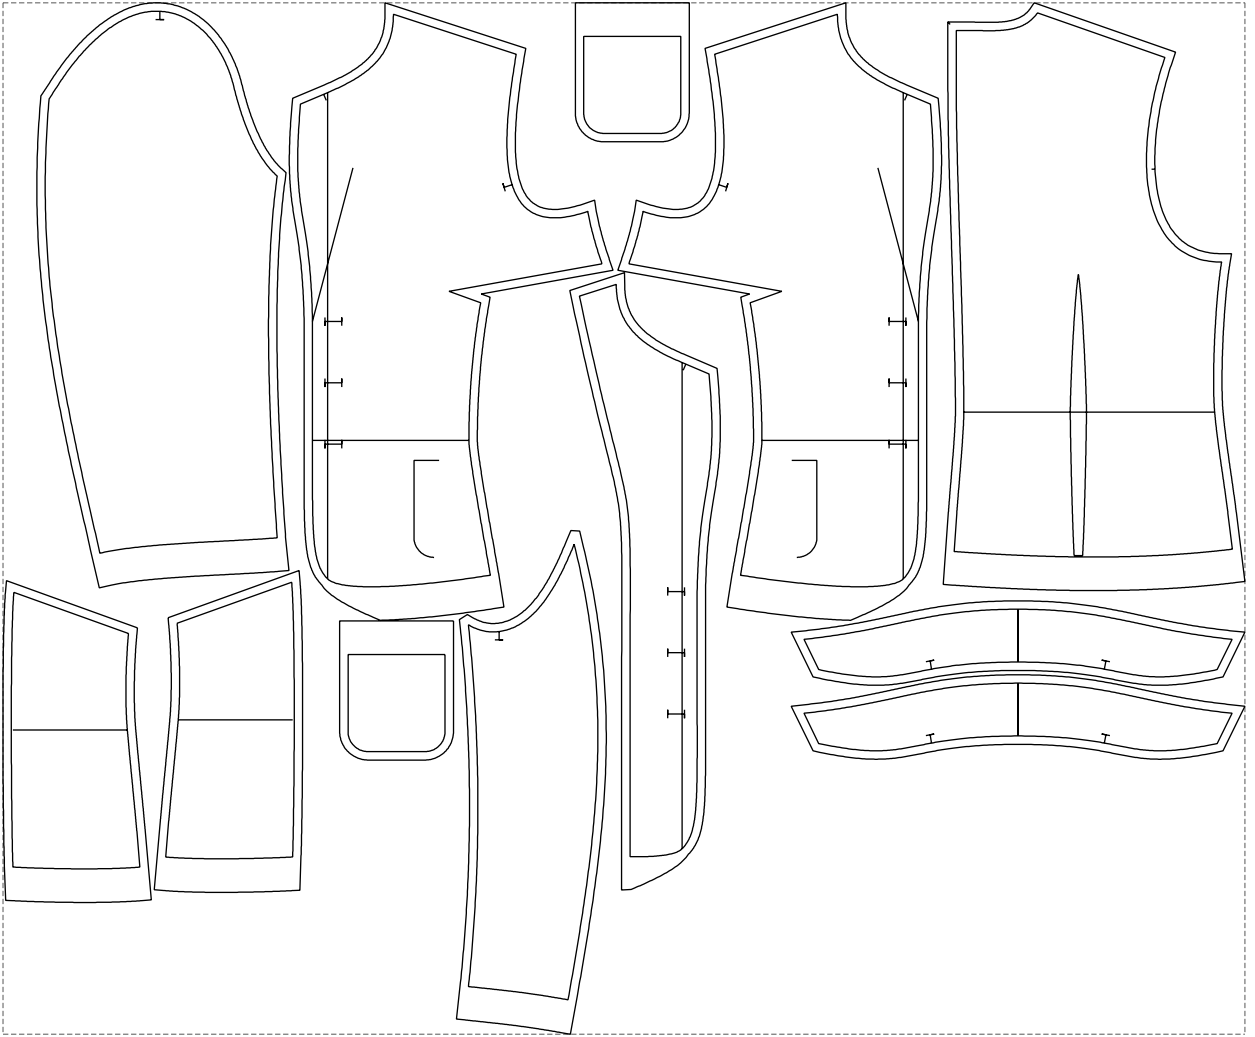

# Example

size:1478.96 x1228.68 mm

Maneken =1 ver.0

rz\_1=170

rz\_16=116

rz\_17=100

rz\_18=98.8

rz\_19=124