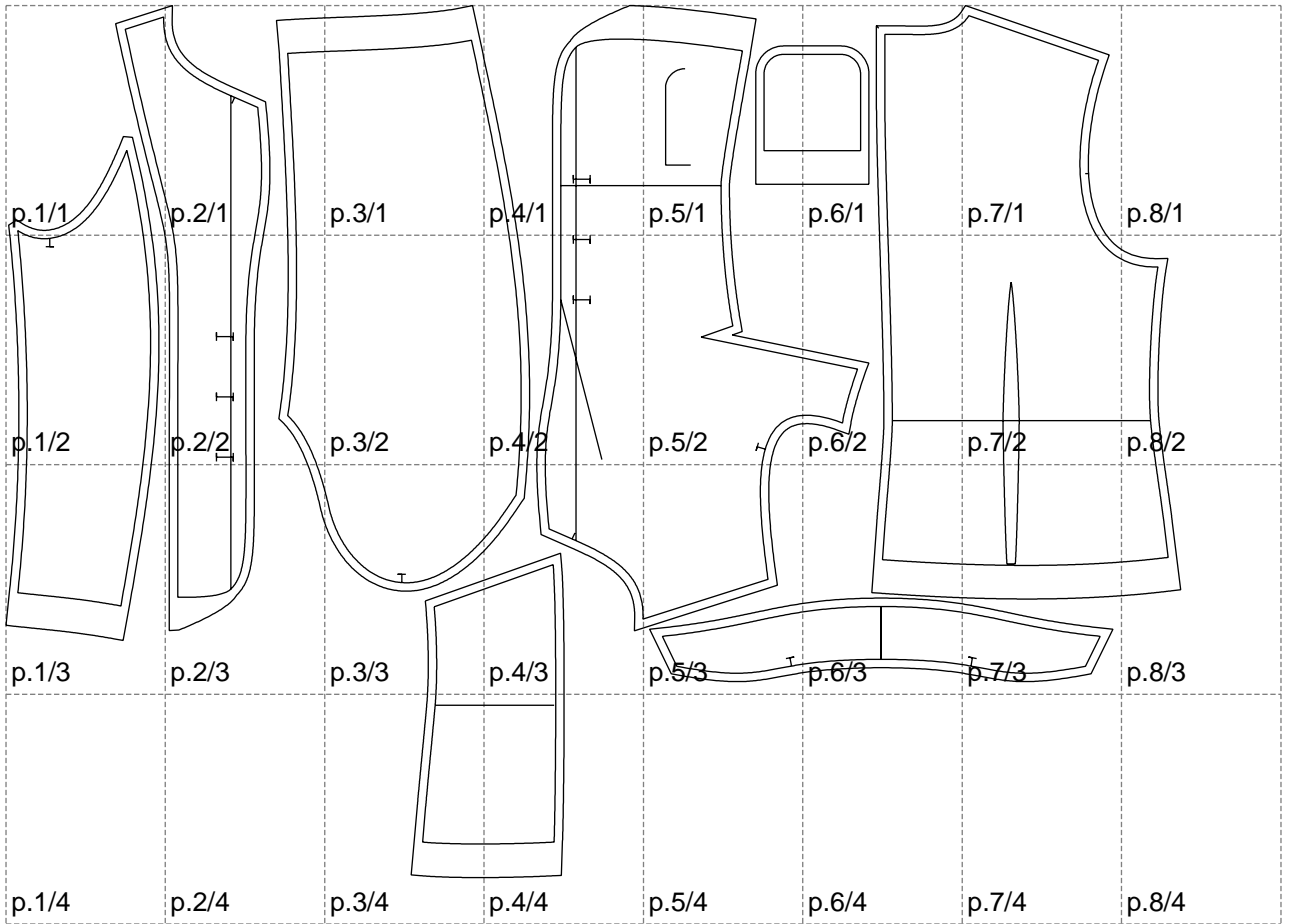

Not for print

Paper size: A4, size:1399.00 x1038.37 mm

# Example

size:1478.87 x1236.23 mm

Maneken =1 ver.0

rz\_1=170

rz\_16=120

rz\_17=104

rz\_18=103.6

rz\_19=128

rz\_20=125.1

---

. . . . .  
. . . . .  
. . . . .