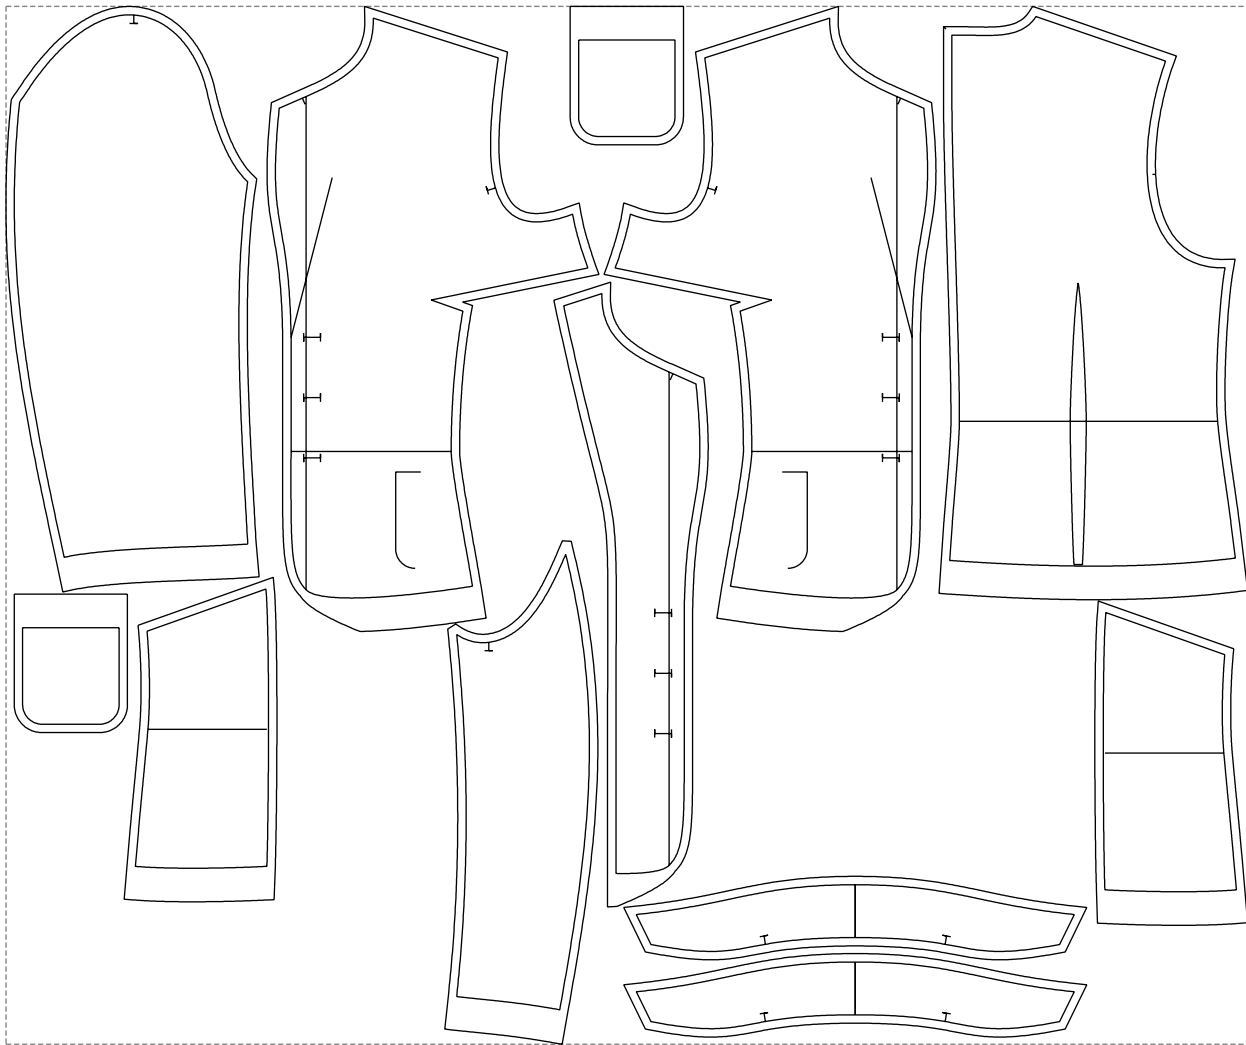

# Example

size:1478.87 x1236.23 mm

Maneken =1 ver.0

rz\_1=170

rz\_16=120

rz\_17=104

rz\_18=103.6

rz\_19=128