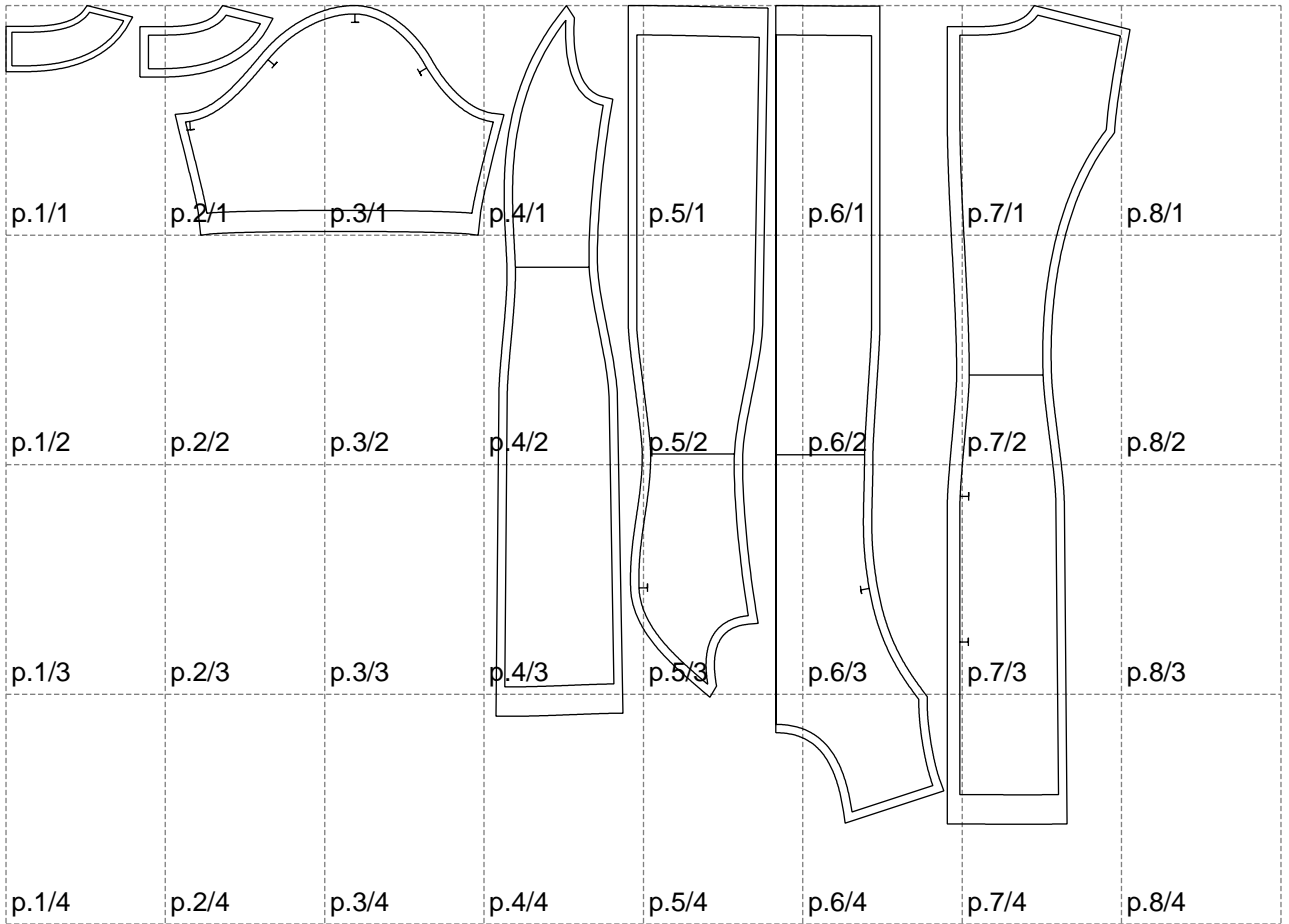

Not for print

Paper size: A4, size:1338.61 x974.79 mm

# Example

size:1478.86 x1120.24 mm

Maneken =1 ver.0

rz\_1=170

rz\_16=88

rz\_17=75.6

rz\_18=67.6

rz\_19=96

rz\_20=94.6

---

. . . . .  
. . . . .  
. . . . .