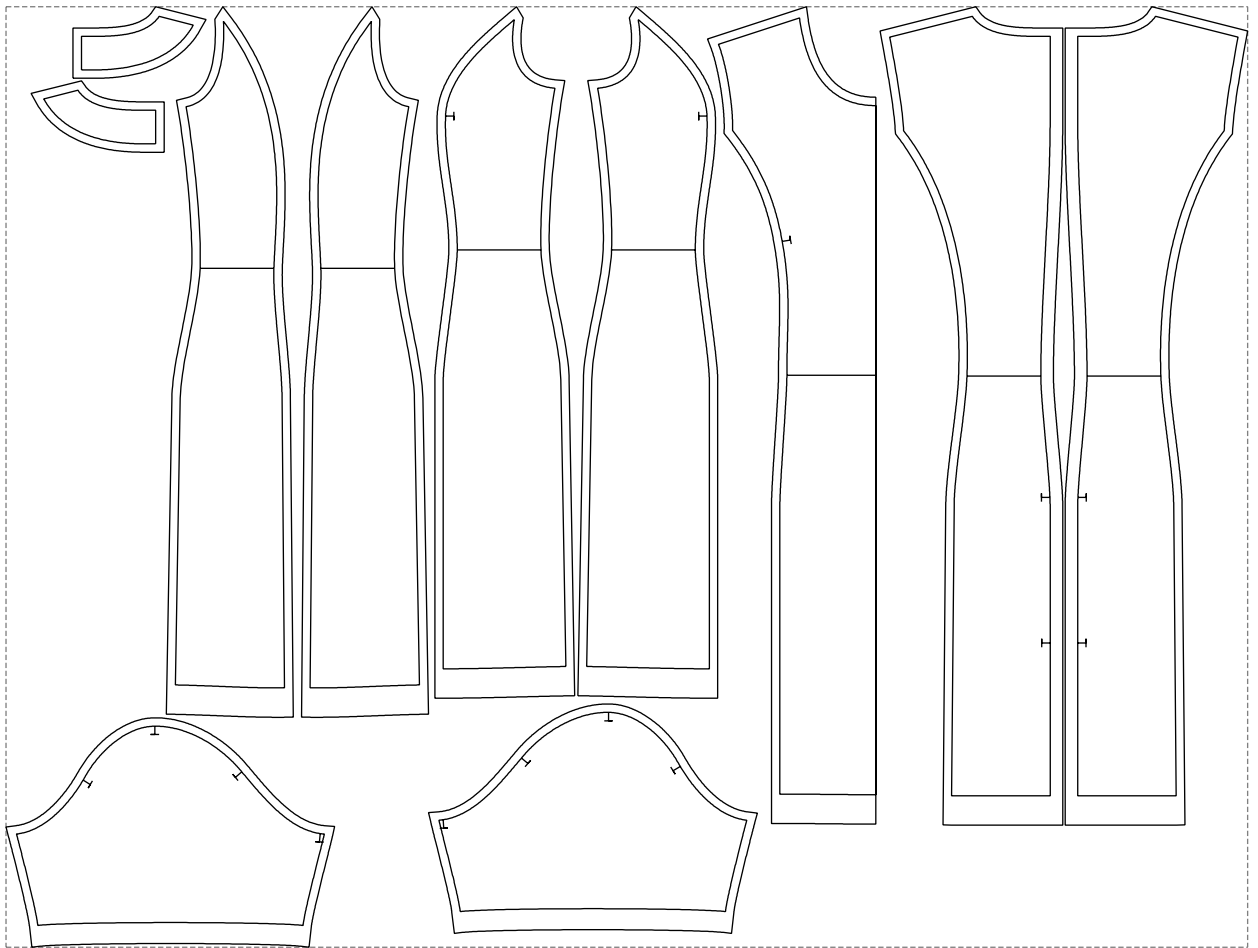

Not for print

Paper size: A4, size:1338.61 x974.79 mm

# Example

size:1478.86 x1120.24 mm

Maneken =1 ver.0

rz\_1=170

rz\_16=88

rz\_17=75.6

rz\_18=67.6

rz\_19=96