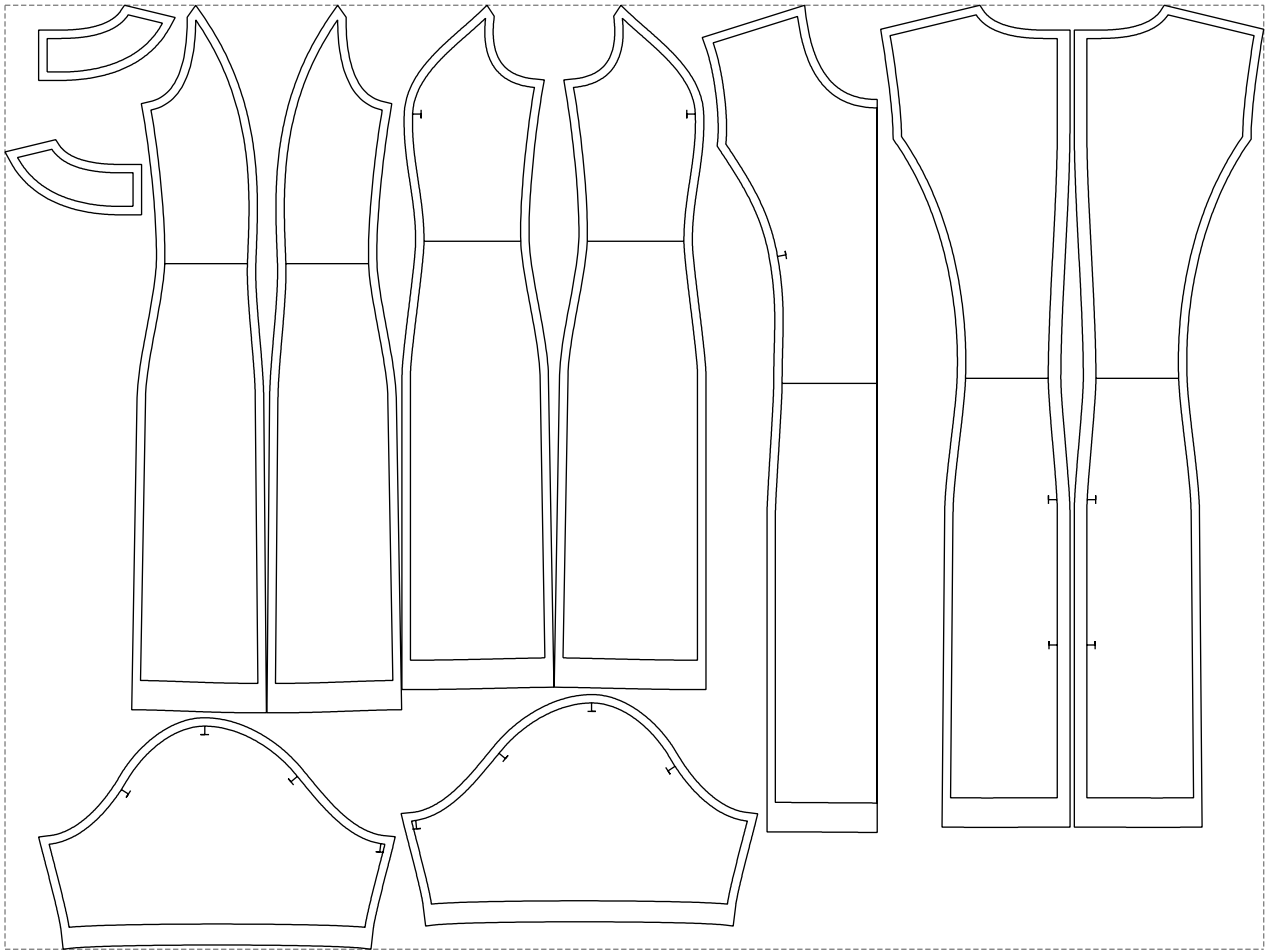

Not for print

Paper size: A4, size:1399.00 x985.11 mm

# Example

size:1499.00 x1124.37 mm

Maneken =1 ver.0

rz\_1=170

rz\_16=96

rz\_17=82

rz\_18=76

rz\_19=104

rz\_20=101.8

---

. . . . .  
. . . . .  
. . . . .