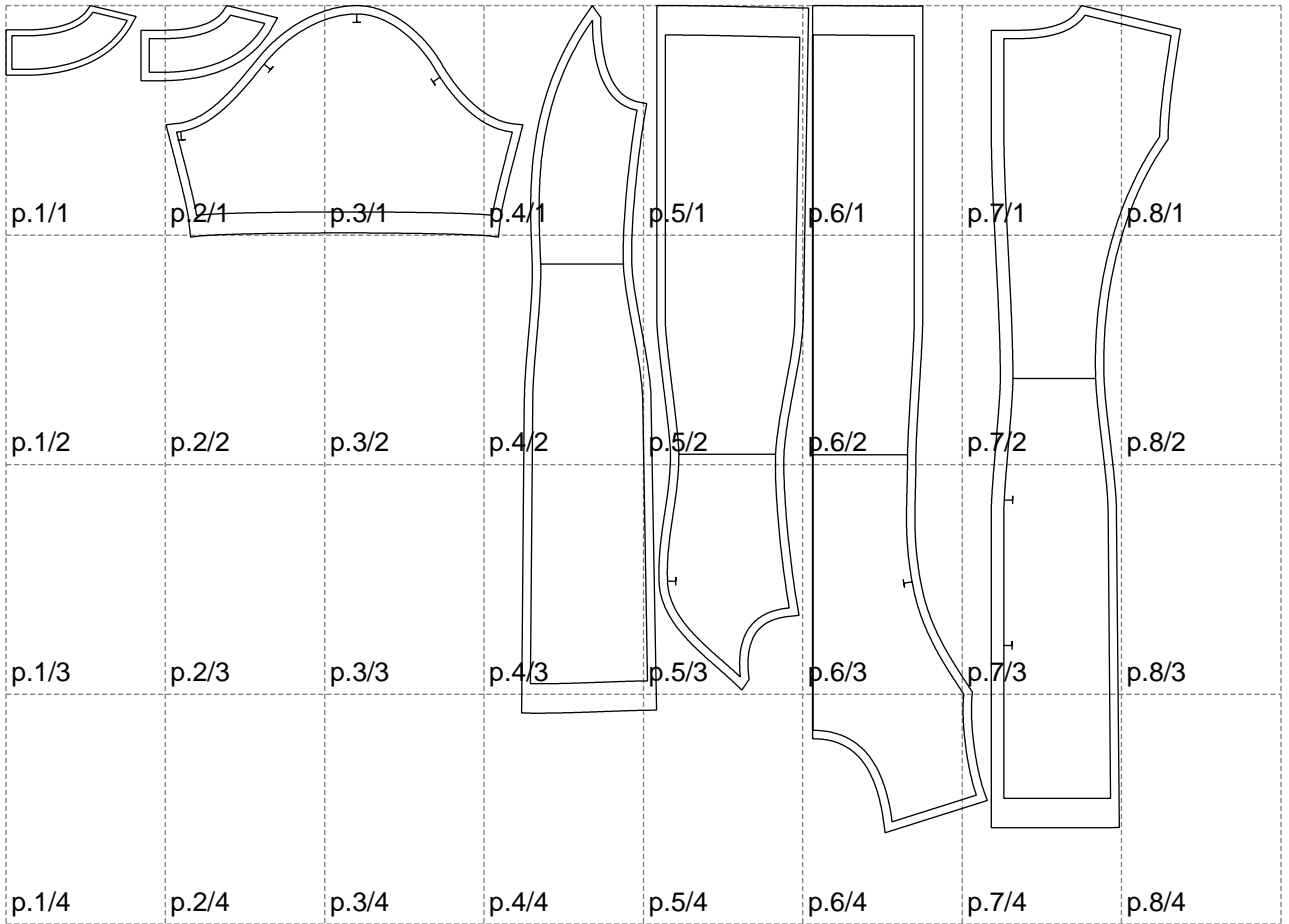

Not for print

Paper size: A4, size:1399.00 x985.11 mm

# Example

size:1499.00 x1124.37 mm

Maneken =1 ver.0

rz\_1=170

rz\_16=96

rz\_17=82

rz\_18=76

rz\_19=104

rz\_20=101.8

---

. . . . .  
. . . . .  
. . . . .