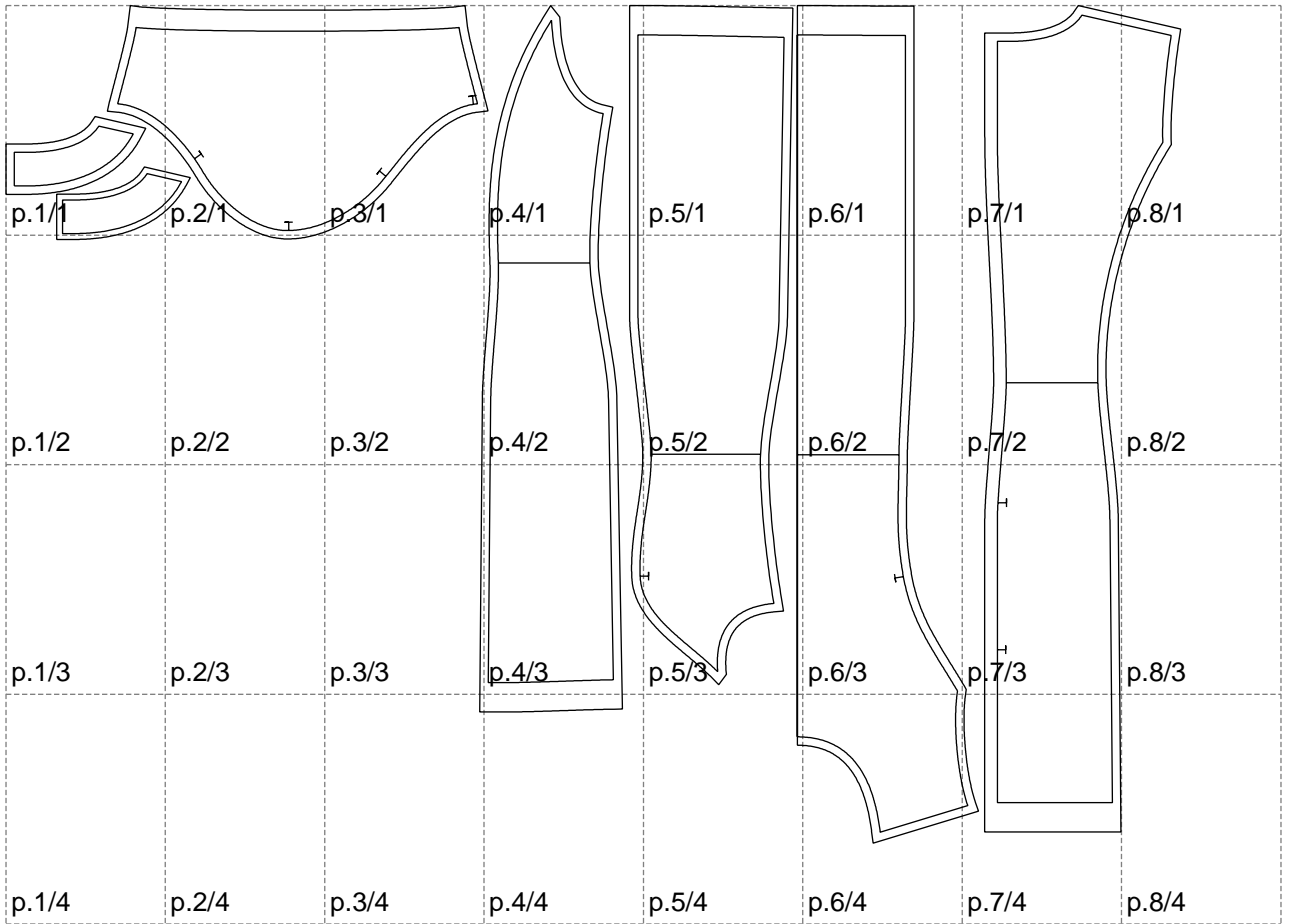

Not for print

Paper size: A4, size:1399.00 x997.32 mm

# Example

size:1499.00 x1220.48 mm

Maneken =1 ver.0

rz\_1=170

rz\_16=104

rz\_17=88.9

rz\_18=84.4

rz\_19=112

rz\_20=109.3

---

. . . . .  
. . . . .  
. . . . .