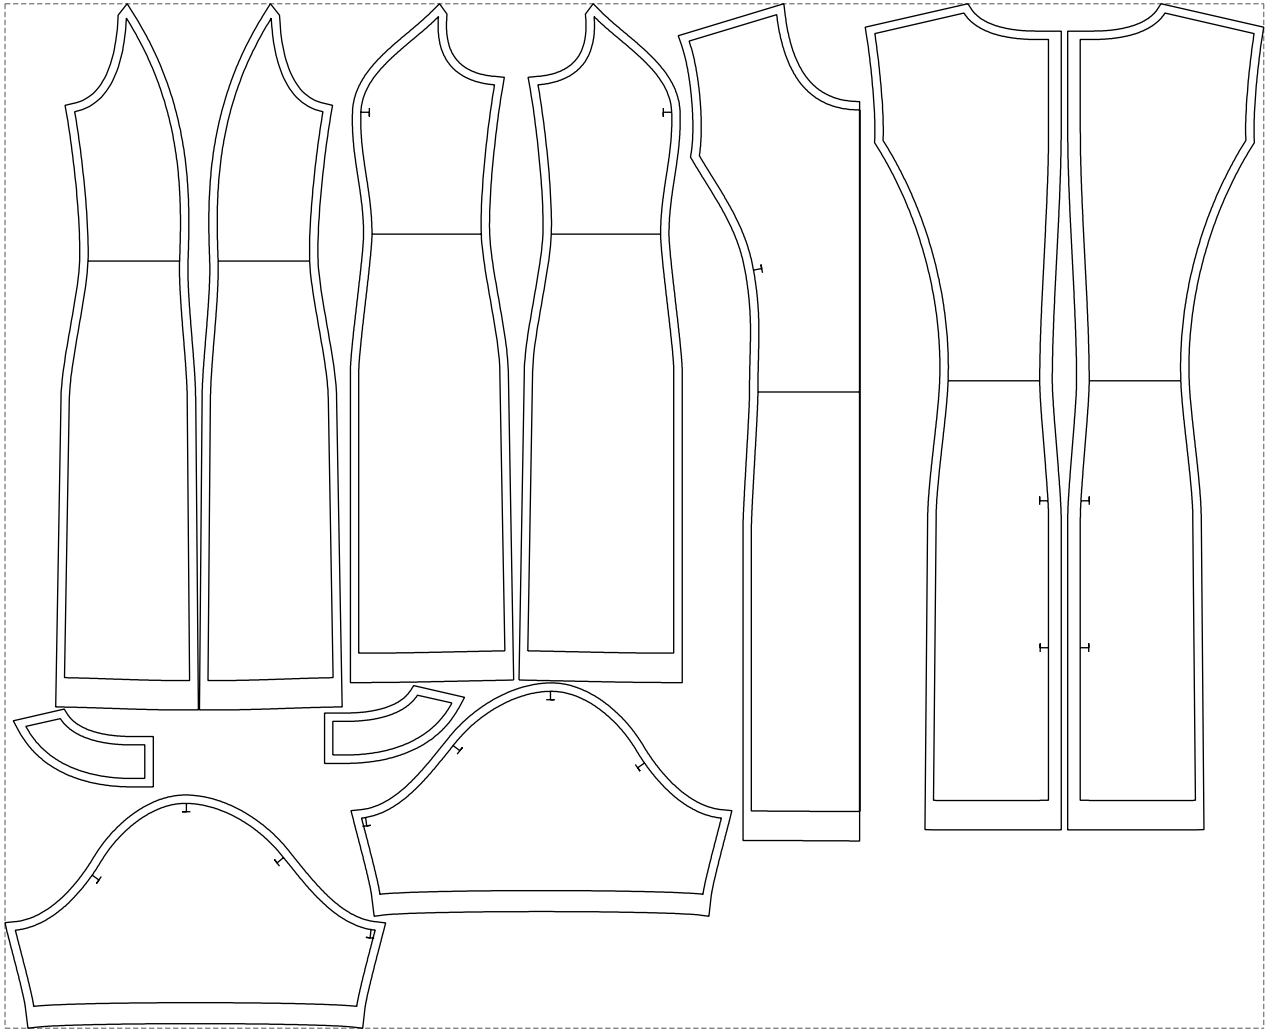

Not for print

Paper size: A4, size:1399.00 x997.32 mm

# Example

size:1499.00 x1220.48 mm

Maneken =1 ver.0

rz\_1=170

rz\_16=104

rz\_17=88.9

rz\_18=84.4

rz\_19=112