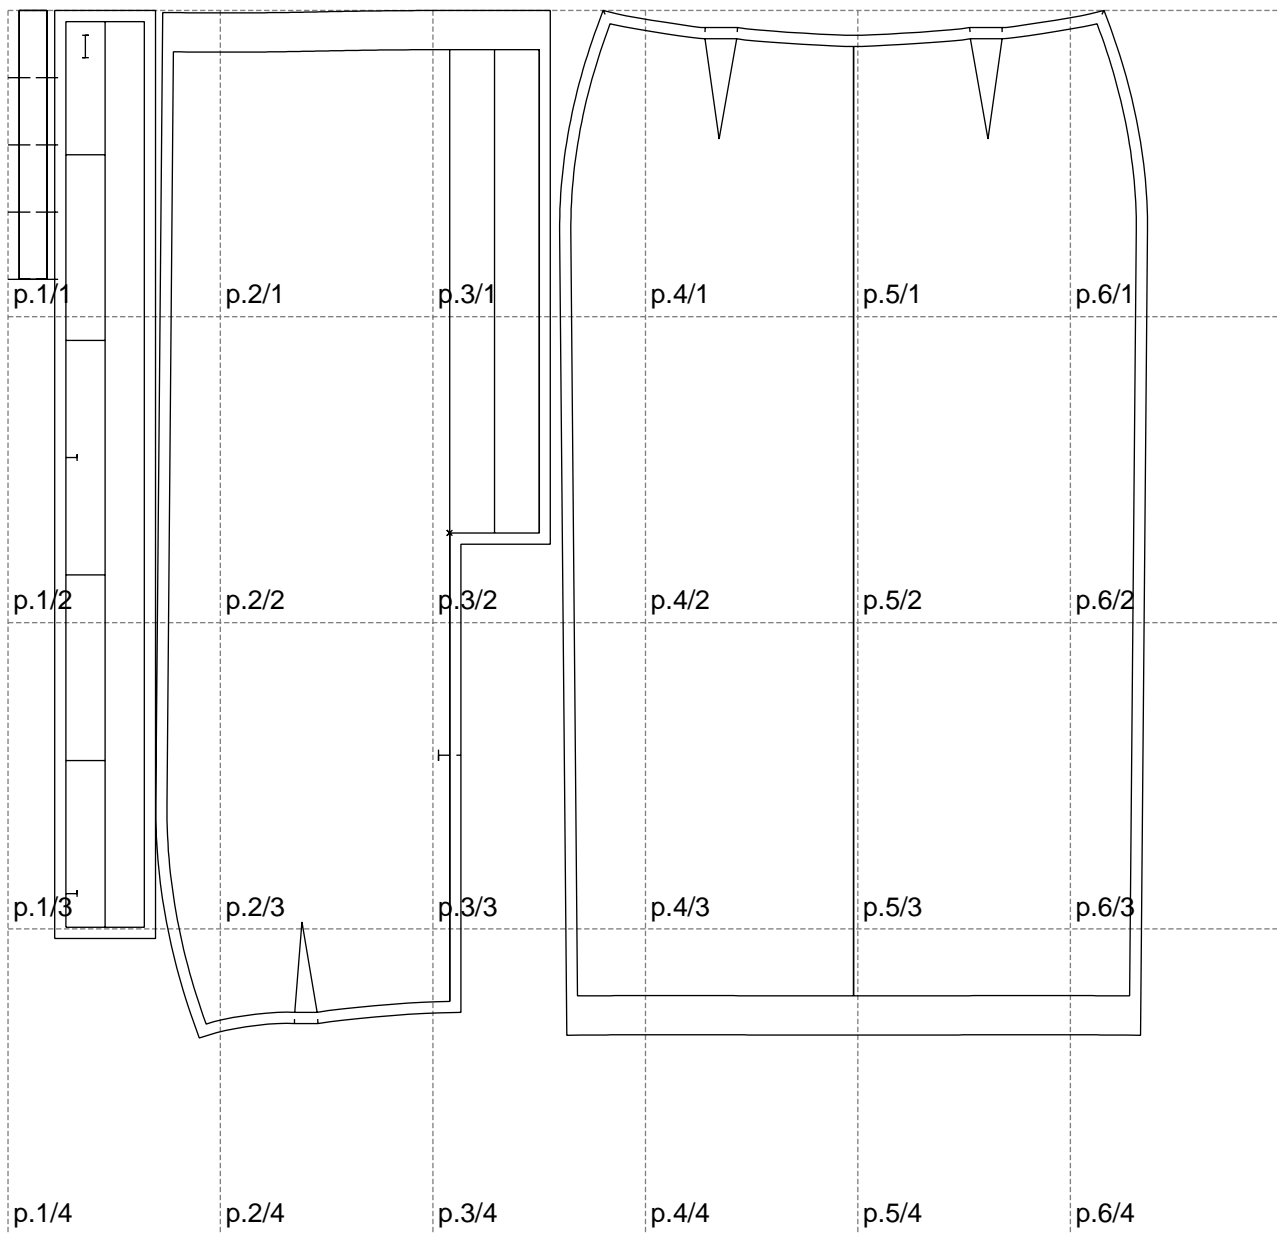

Not for print

Paper size: A4, size:1017.86 x917.72 mm

Example

size:1337.97 x917.72 mm

Maneken =1 ver.0

rz_1=170

rz_16=88

rz_17=75.6

rz_18=67.6

rz_19=96

rz_20=94.6

.
.
.