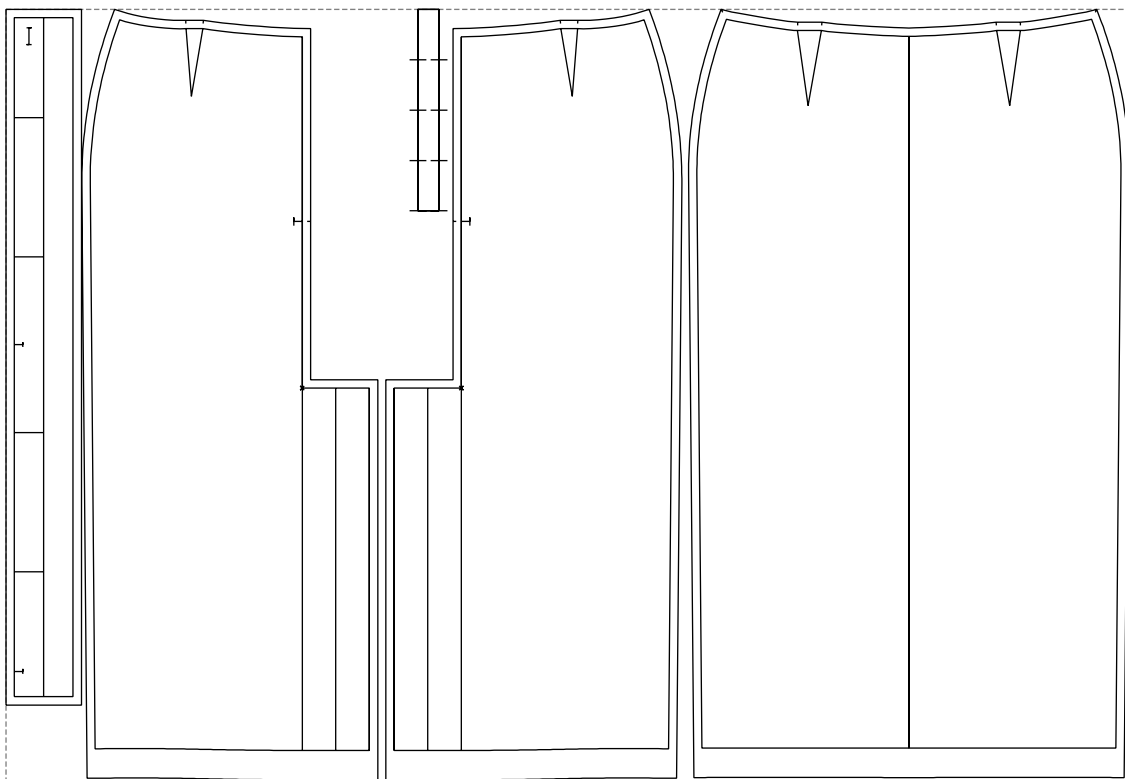

Not for print

Paper size: A4, size:1017.86 x917.72 mm

Example

size:1337.97 x917.72 mm

Maneken =1 ver.0

rz_1=170

rz_16=88

rz_17=75.6

rz_18=67.6

rz_19=96

rz_20=94.6

.
.
.