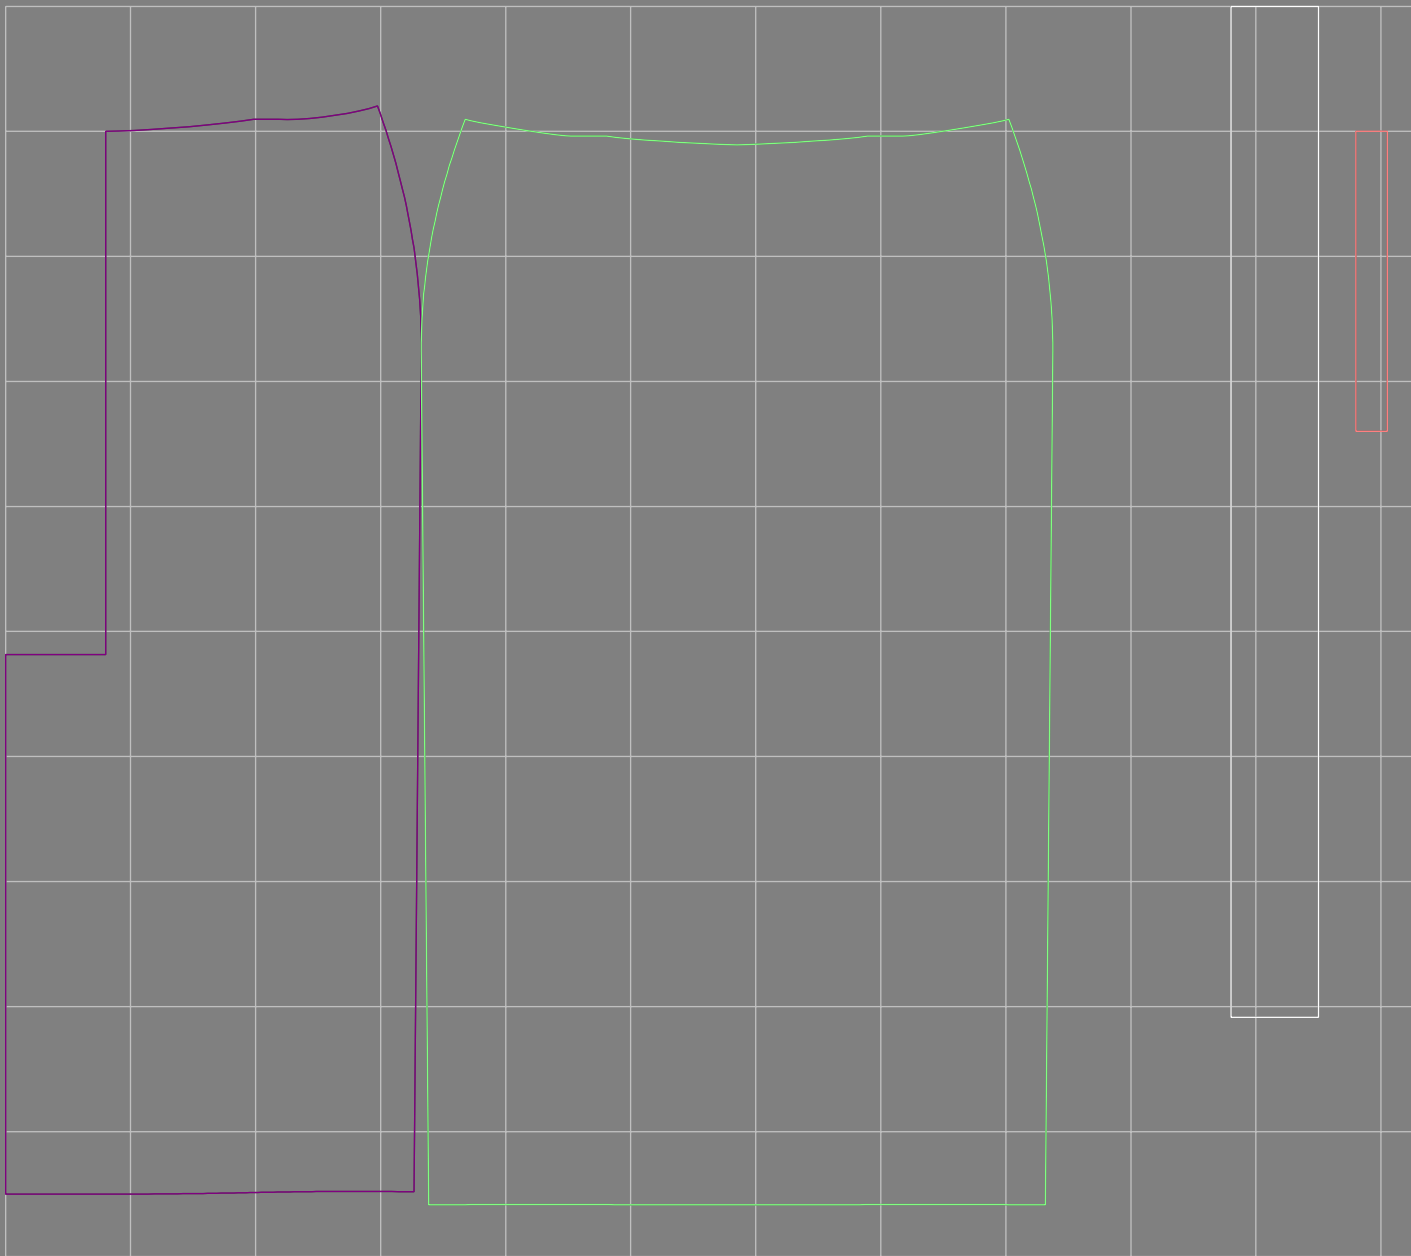

Not for print

Paper size: A4, size:1017.86 x917.72 mm

Example

size:1337.97 x917.72 mm

Maneken =1 ver.0

rz_1=170

rz_16=88

rz_17=75.6

rz_18=67.6

rz_19=96

rz_20=94.6

.
.
.