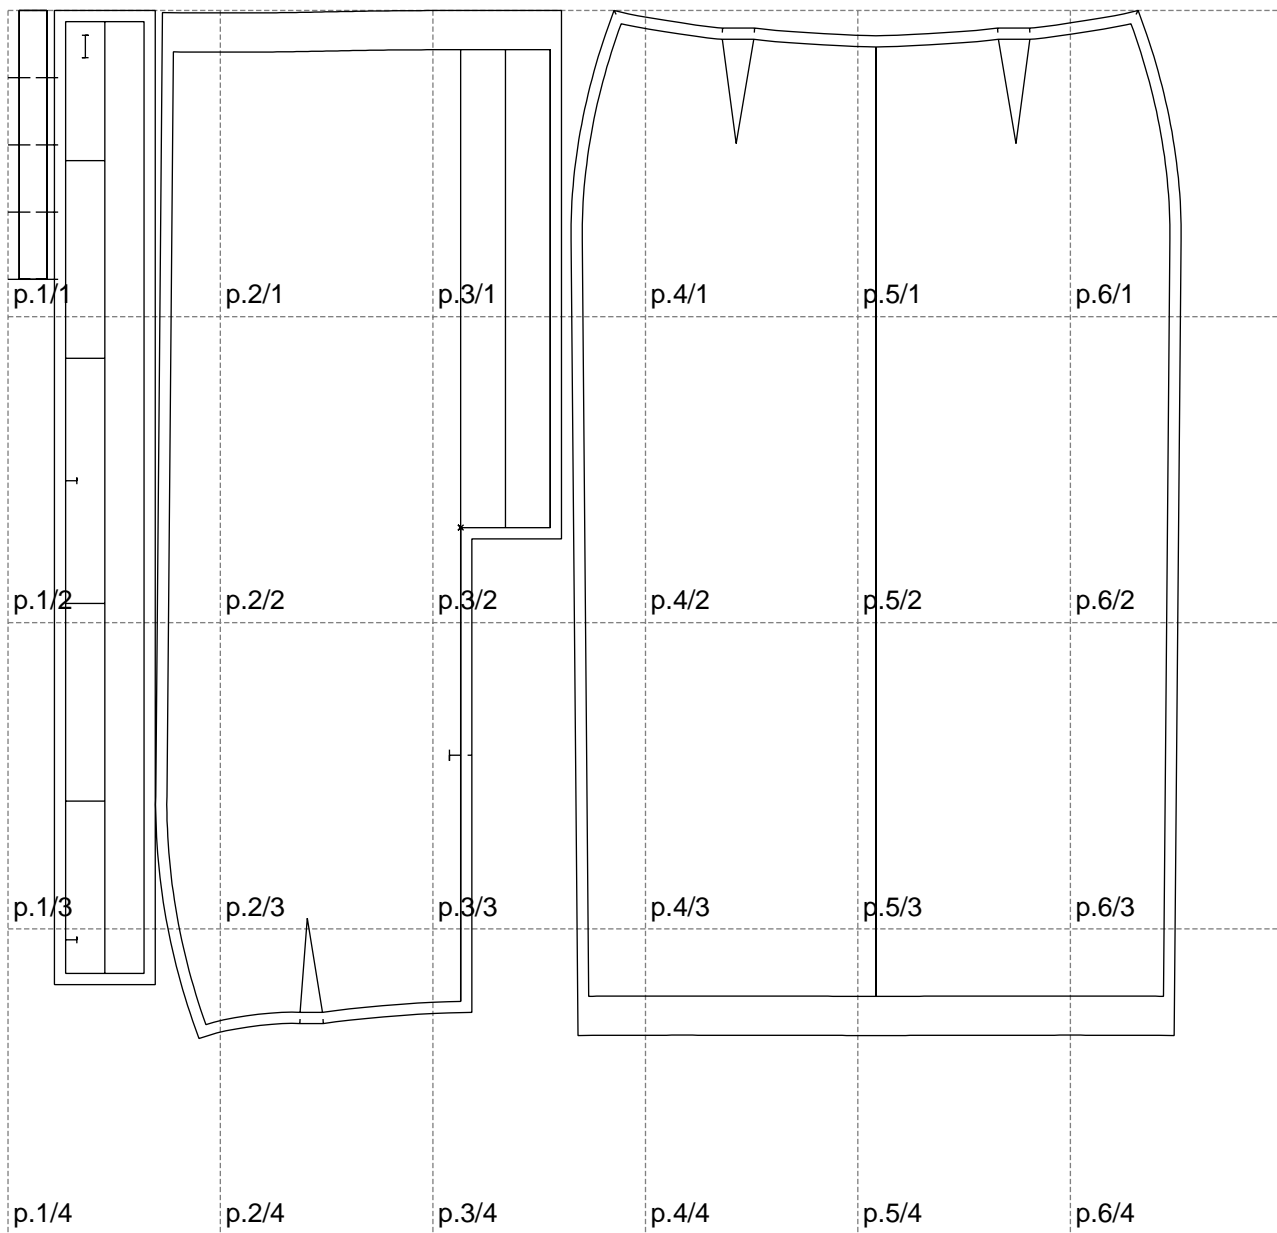

Not for print

Paper size: A4, size:1047.95 x918.08 mm

Example

size:1378.23 x918.08 mm

Maneken =1 ver.0

rz_1=170

rz_16=92

rz_17=78.8

rz_18=71.8

rz_19=100

rz_20=98.1

.
.
.