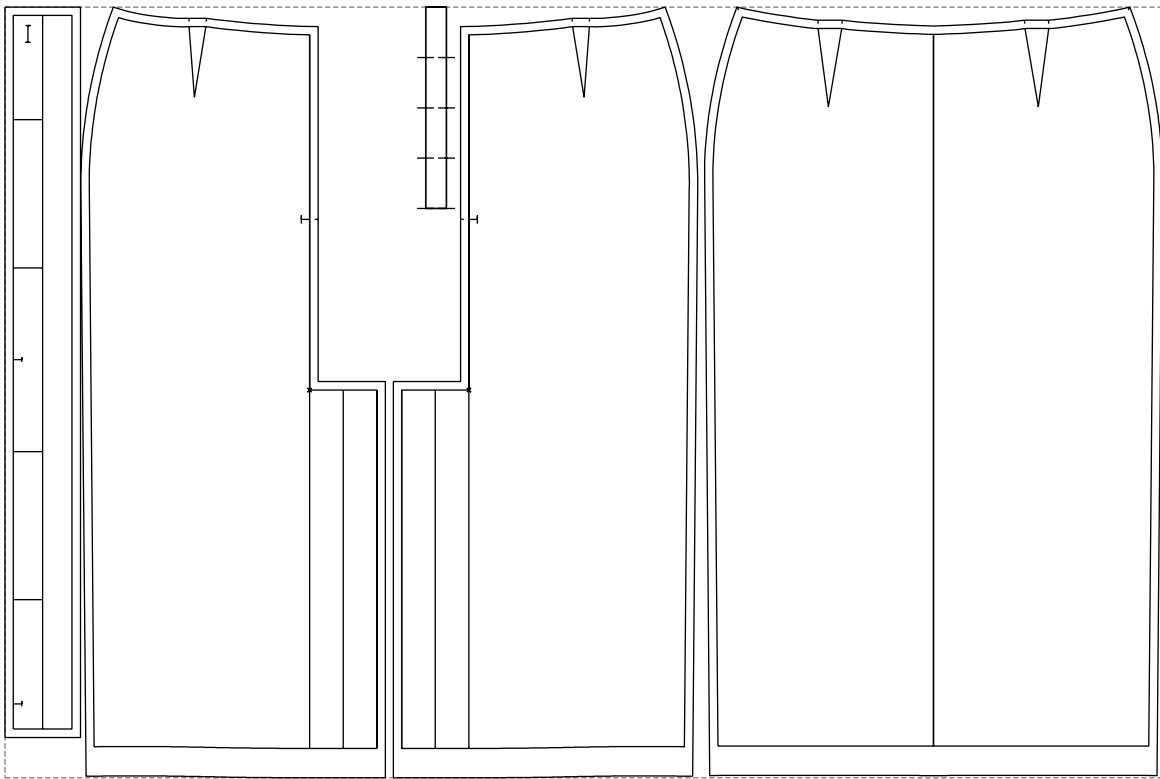

Not for print

Paper size: A4, size:1047.95 x918.08 mm

Example

size:1378.23 x918.08 mm

Maneken =1 ver.0

rz_1=170

rz_16=92

rz_17=78.8

rz_18=71.8

rz_19=100

rz_20=98.1

.
.
.