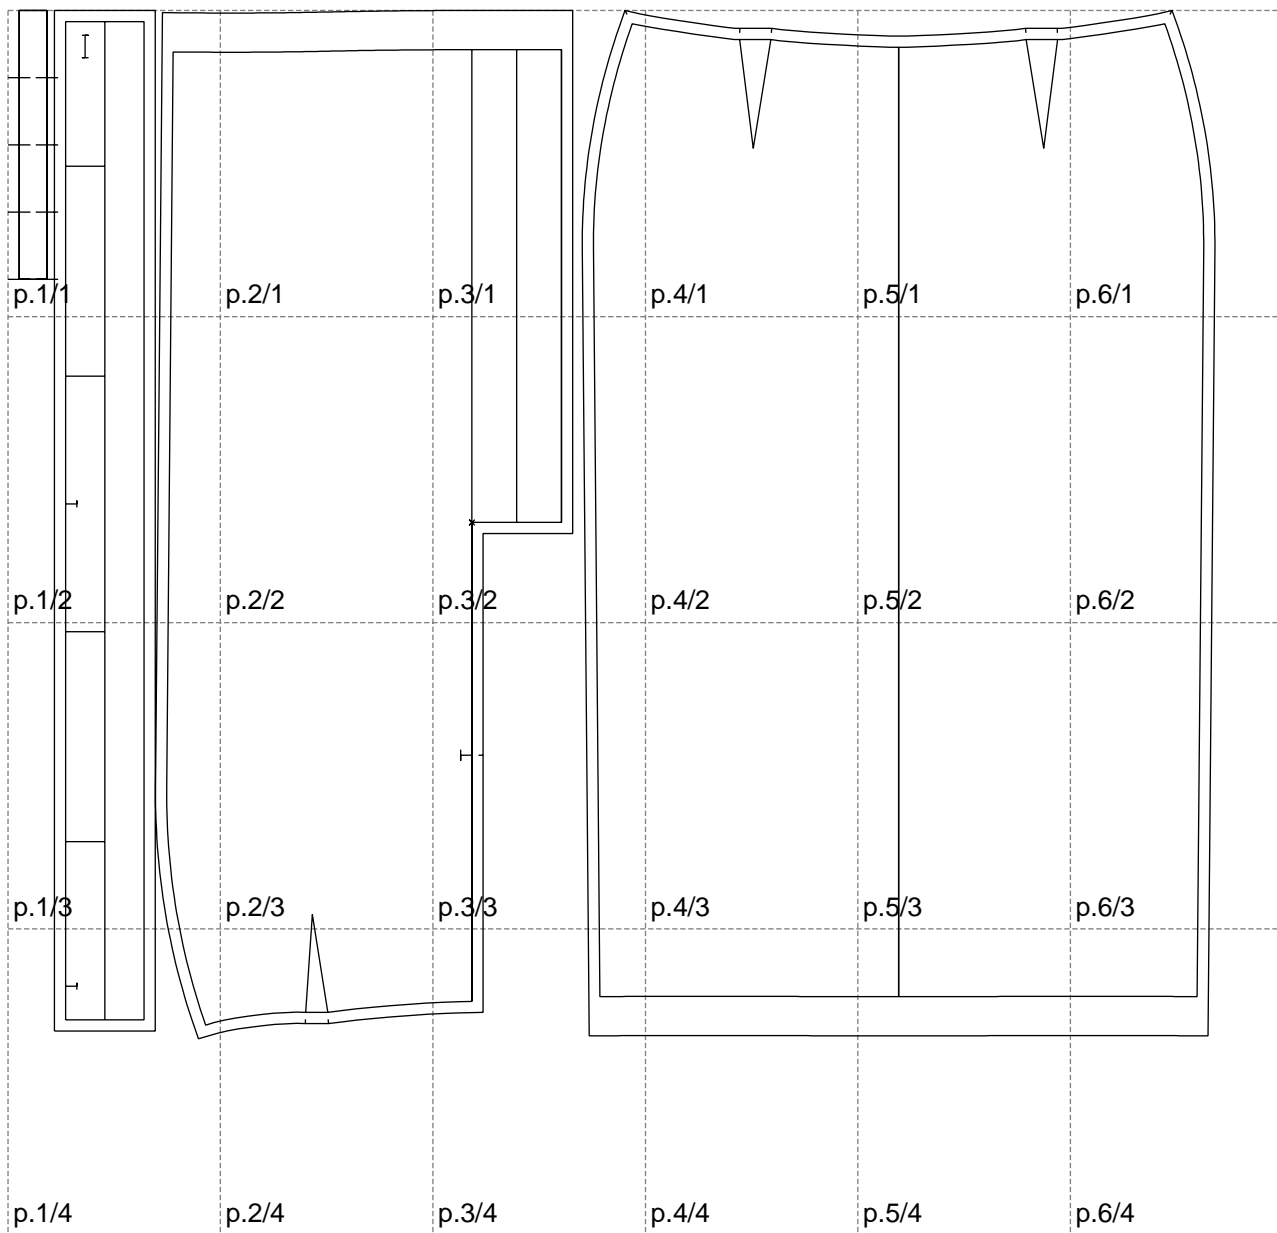

Not for print

Paper size: A4, size:1078.04 x918.43 mm

Example

size:1418.49 x918.43 mm

Maneken =1 ver.0

rz_1=170

rz_16=96

rz_17=82

rz_18=76

rz_19=104

rz_20=101.8

.
.
.