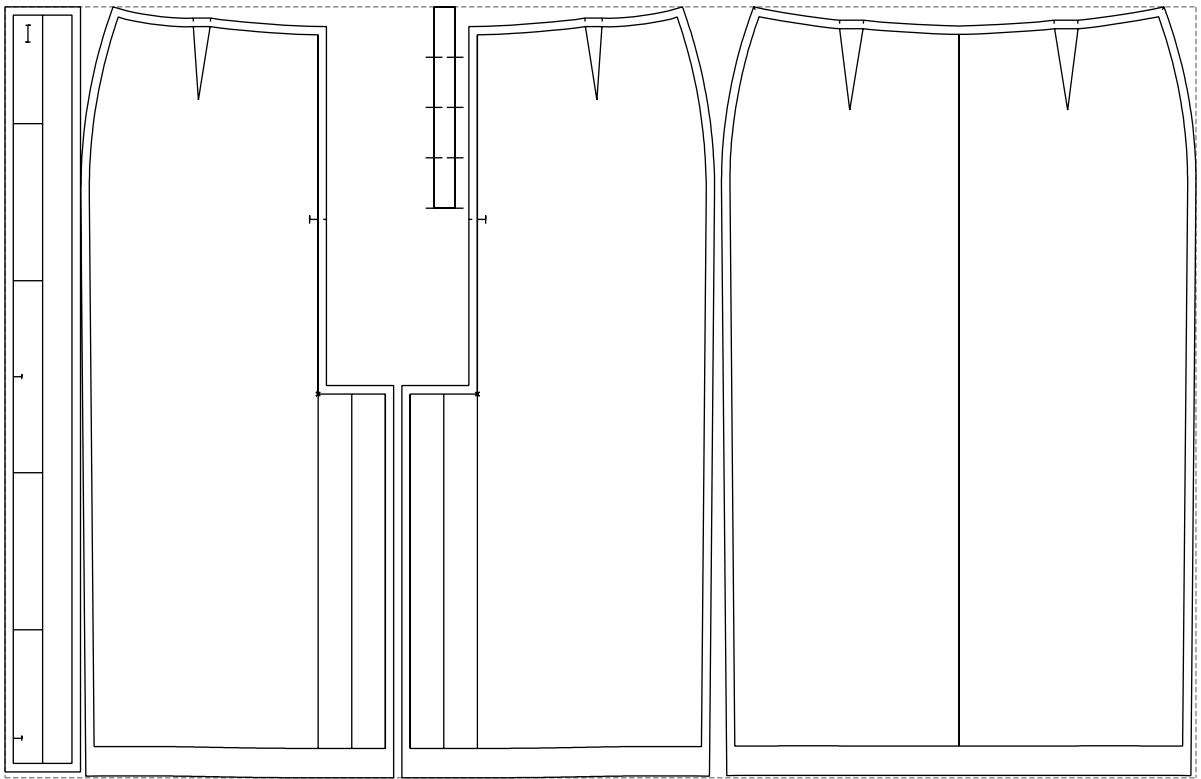

Not for print

Paper size: A4, size:1078.04 x918.43 mm

Example

size:1418.49 x918.43 mm

Maneken =1 ver.0

rz_1=170

rz_16=96

rz_17=82

rz_18=76

rz_19=104

rz_20=101.8

.
.
.