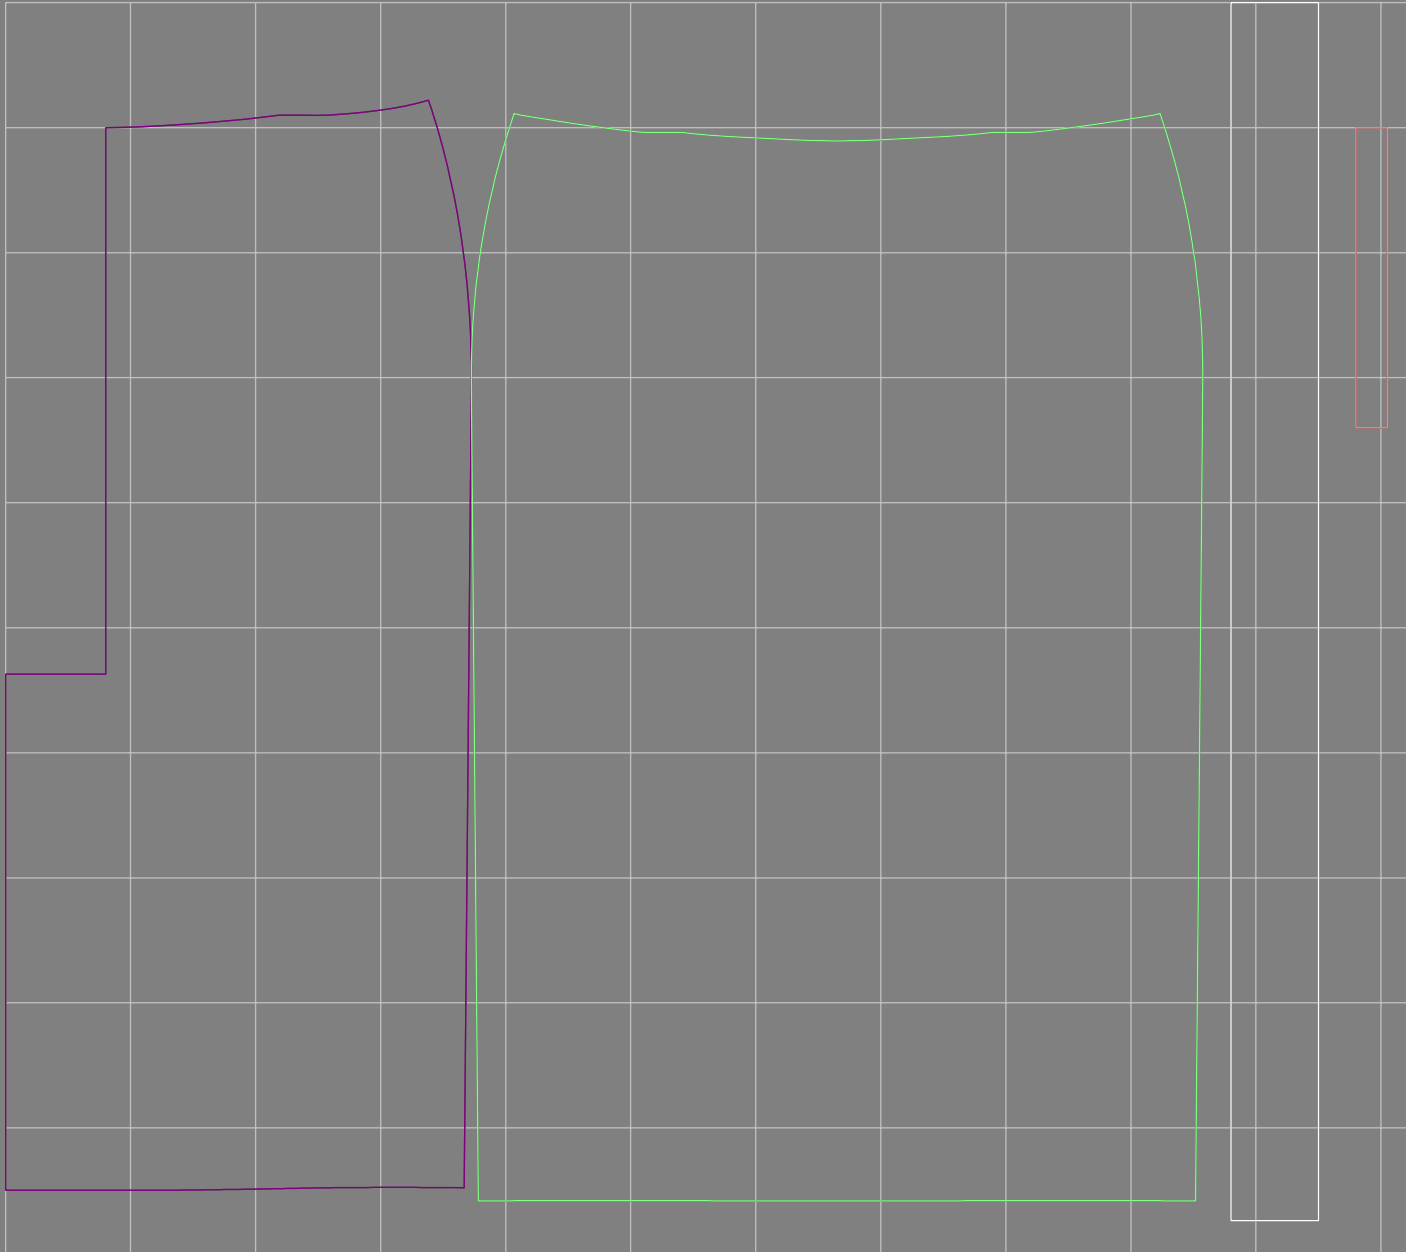

Not for print

Paper size: A4, size:1138.21 x994.18 mm

Example

size:1499.00 x1913.34 mm

Vertical red rectangle on the right side of the graph.

Maneken =1 ver.0

rz_1=170

rz_16=104

rz_17=88.9

rz_18=84.4

rz_19=112

rz_20=109.3

.
.
.