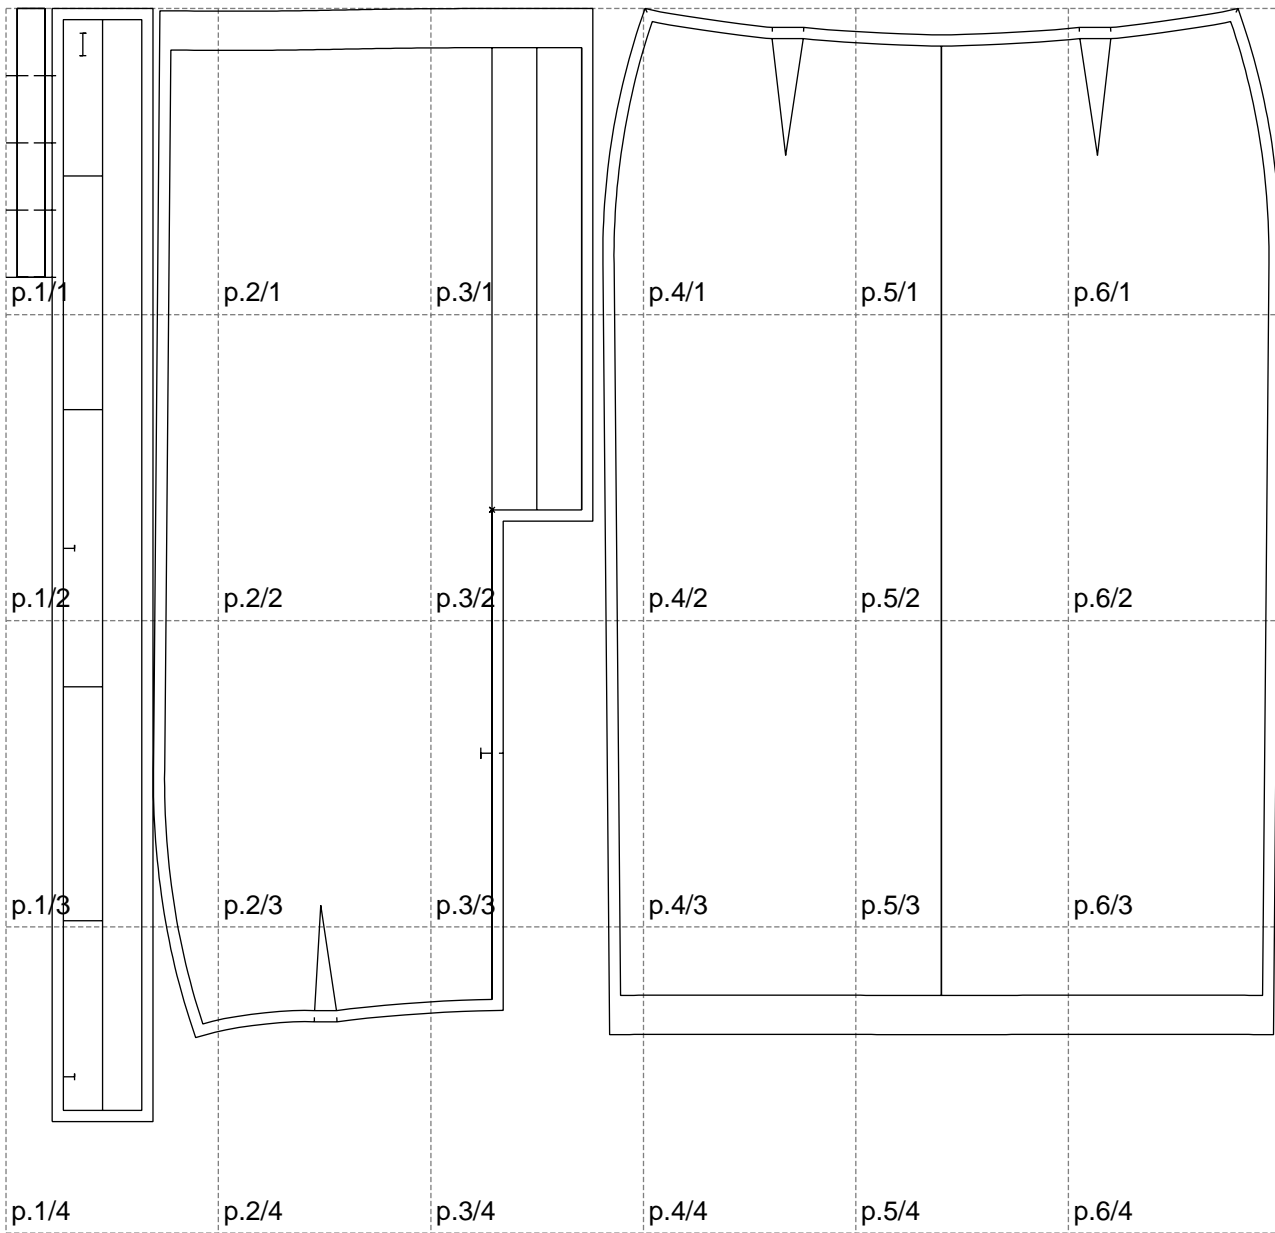

Not for print

Paper size: A4, size:1138.21 x994.18 mm

Example

size:1499.00 x1913.34 mm

Vertical red rectangle on the right side of the graph.

Maneken =1 ver.0

rz_1=170

rz_16=104

rz_17=88.9

rz_18=84.4

rz_19=112

rz_20=109.3

.
.
.