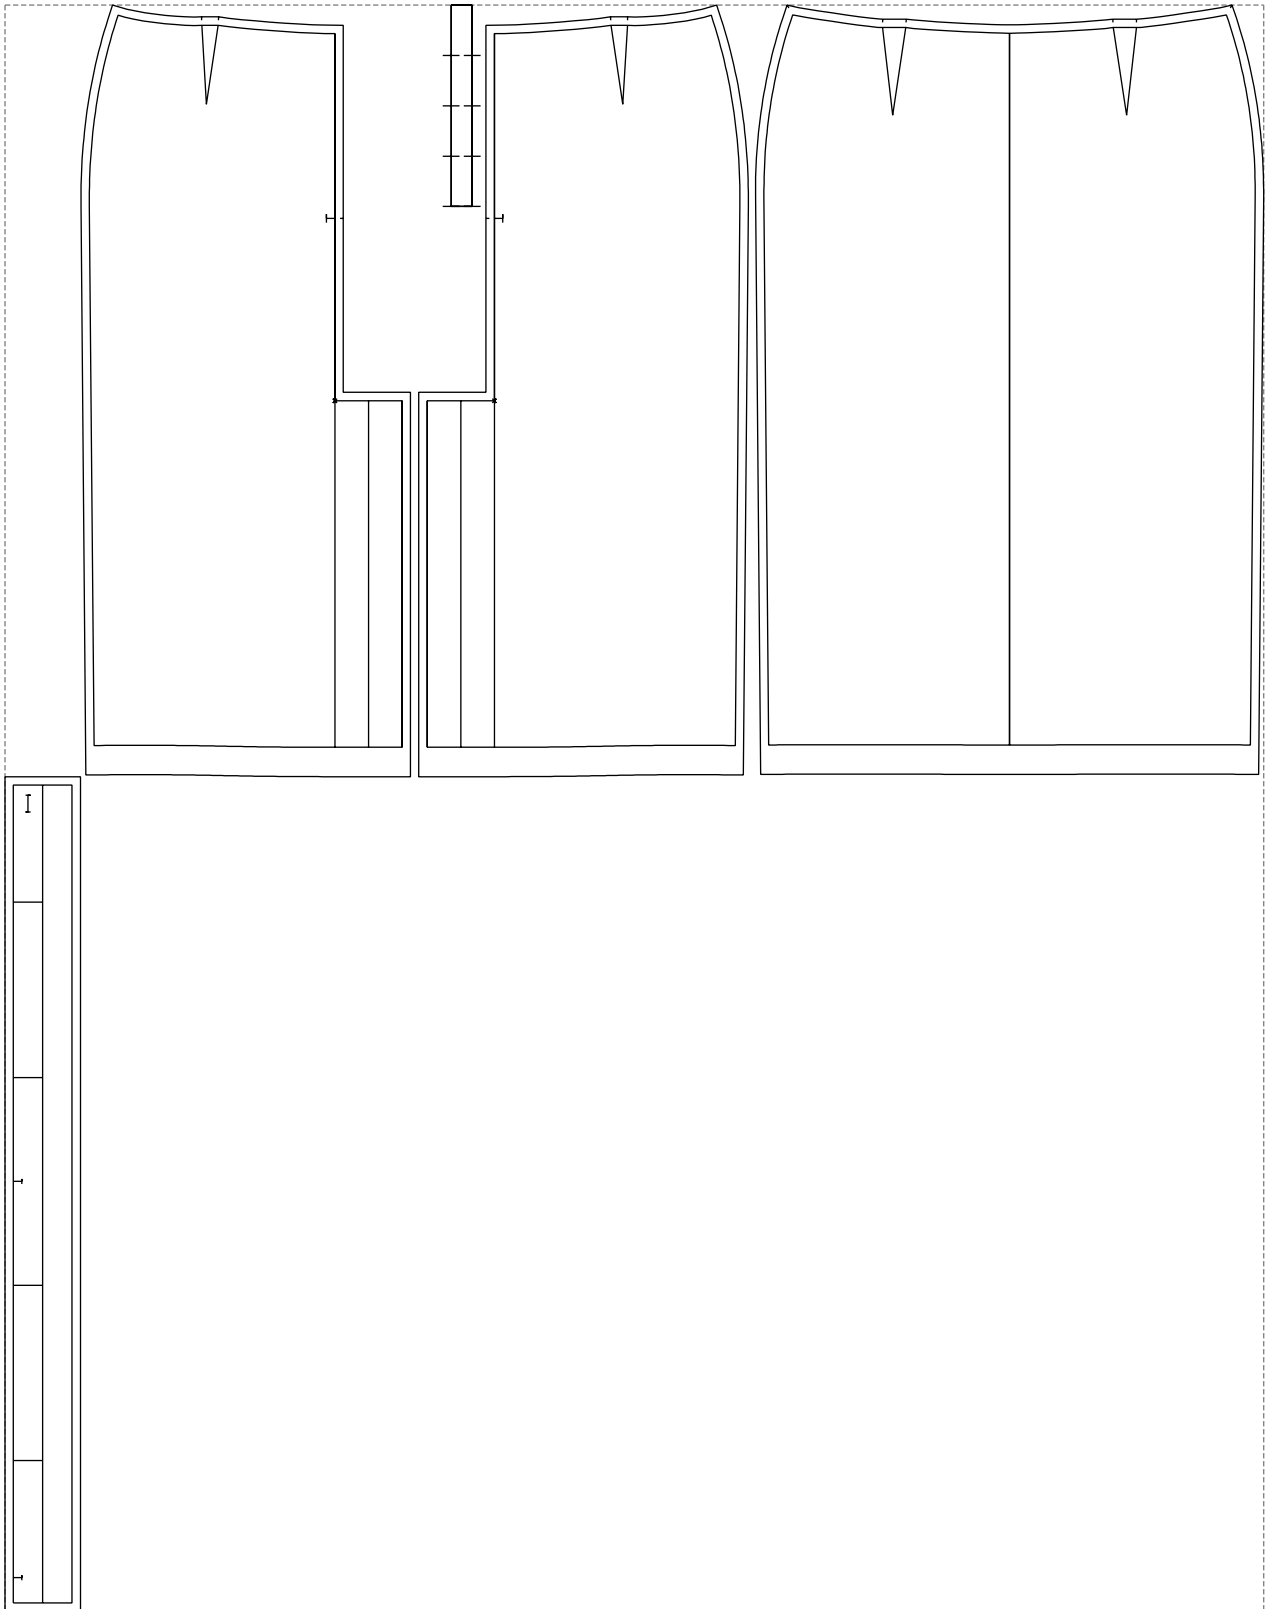

Not for print

Paper size: A4, size:1138.21 x994.18 mm

Example

size:1499.00 x1913.34 mm

Vertical red rectangle on the right side of the graph.

Maneken =1 ver.0

rz_1=170

rz_16=104

rz_17=88.9

rz_18=84.4

rz_19=112

rz_20=109.3

.
.
.