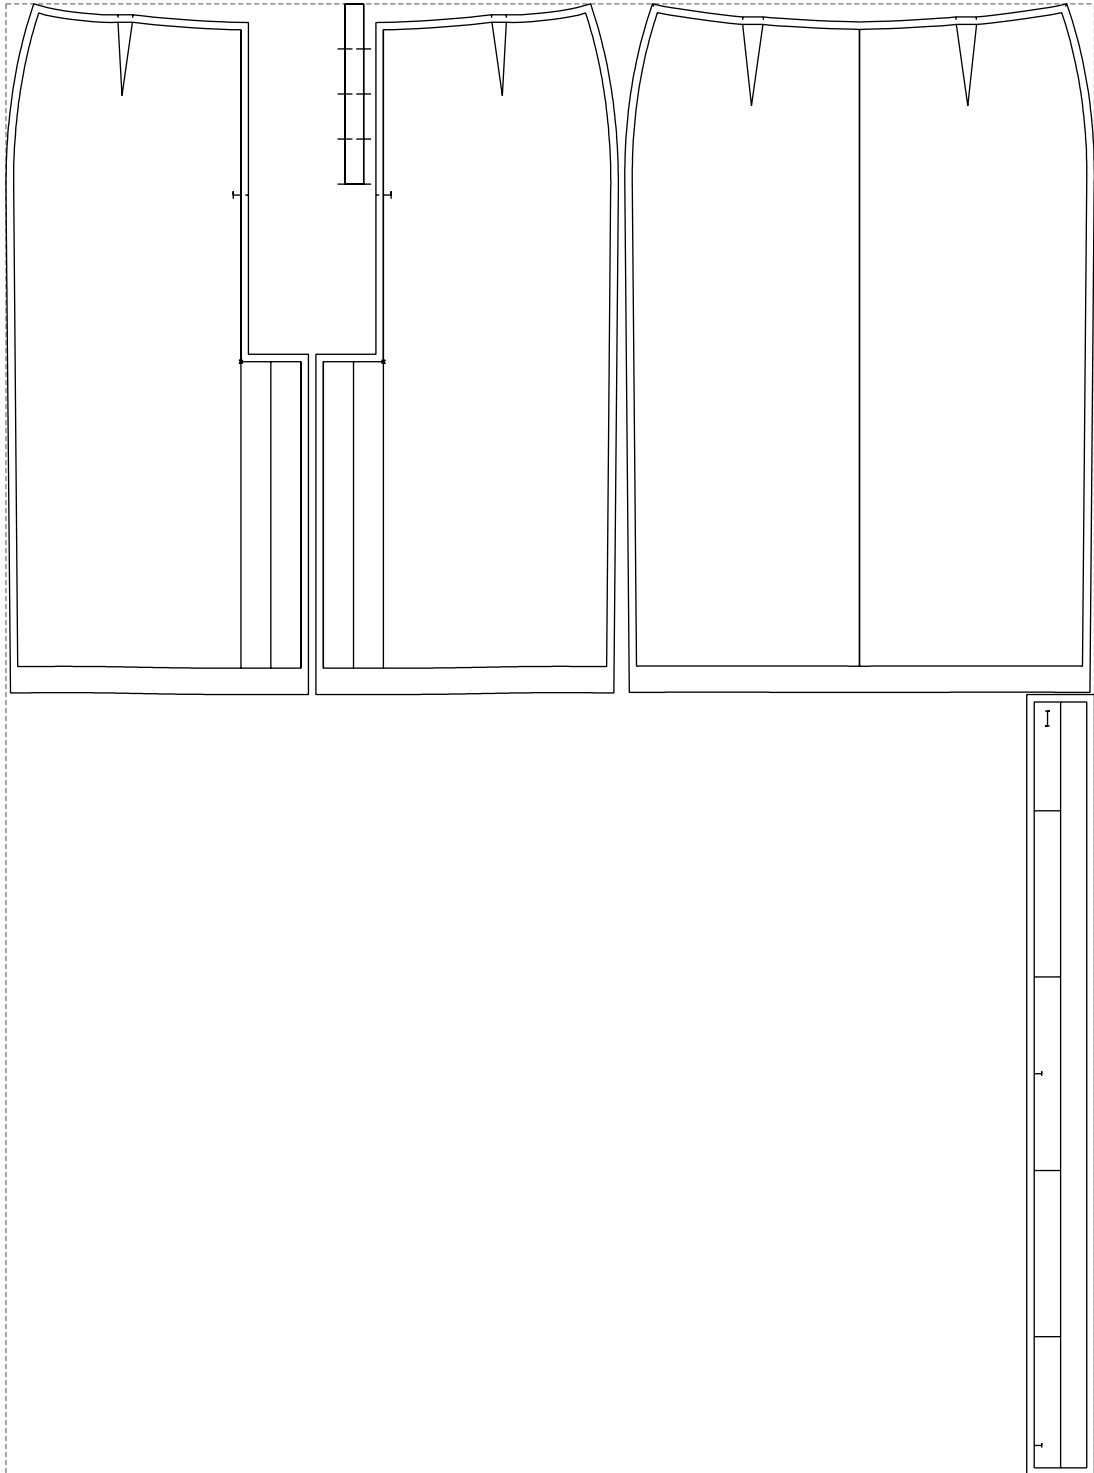

Not for print

Paper size: A4, size:1168.30 x1039.79 mm

Example

size:1448.70 x1959.30 mm

Maneken =1 ver.0

rz_1=170

rz_16=108

rz_17=92.5

rz_18=89.2

rz_19=116

rz_20=113

.
.
.