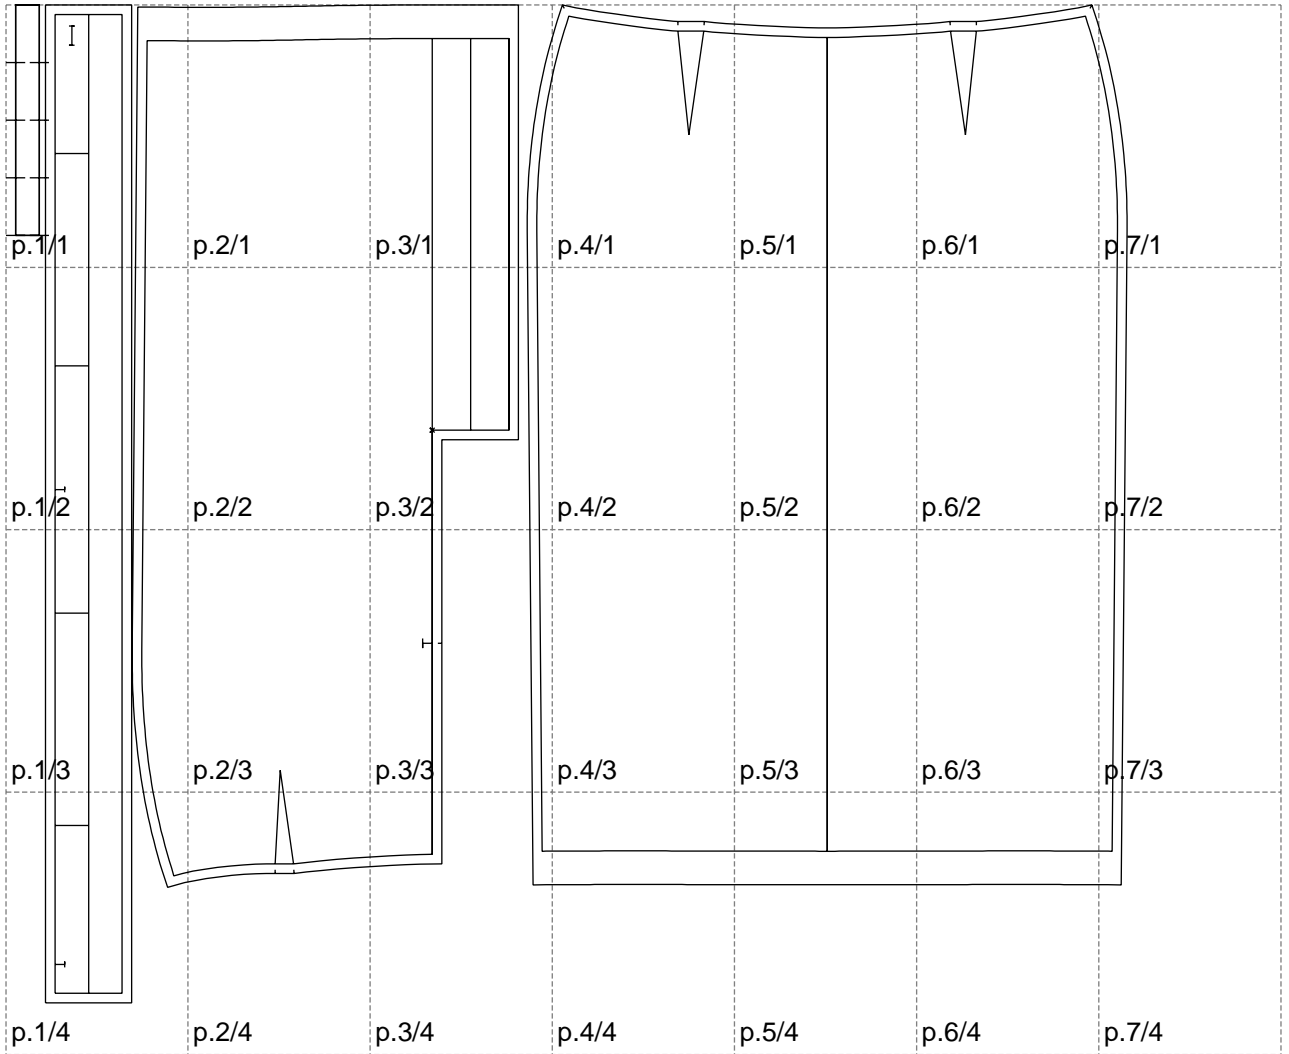

Not for print

Paper size: A4, size:1168.30 x1039.79 mm

Example

size:1448.70 x1959.30 mm

Maneken =1 ver.0

rz_1=170

rz_16=108

rz_17=92.5

rz_18=89.2

rz_19=116

rz_20=113

.
.
.