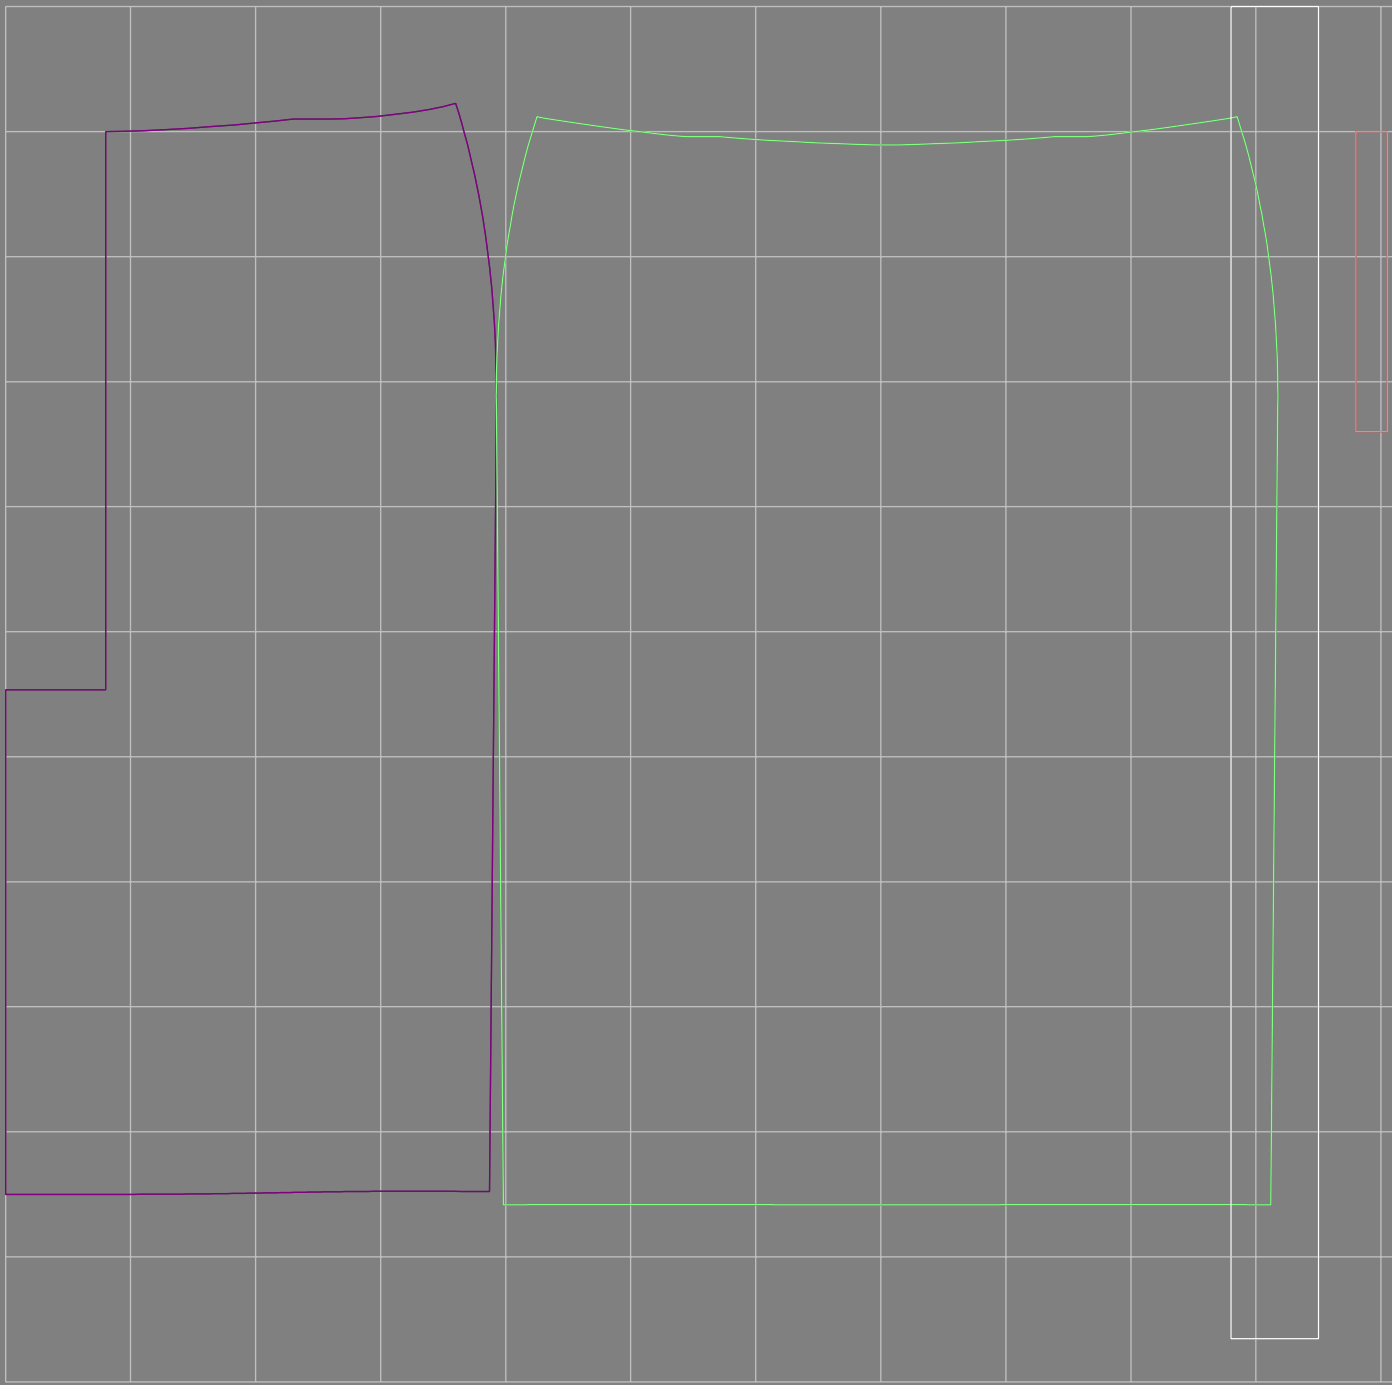

Not for print

Paper size: A4, size:1198.39 x1085.42 mm

Maneken =1 ver.0

rz\_1=170

rz\_16=112

rz\_17=96.2

rz\_18=94

rz\_19=120

rz\_20=117

---

. . . . .  
. . . . .  
. . . . .