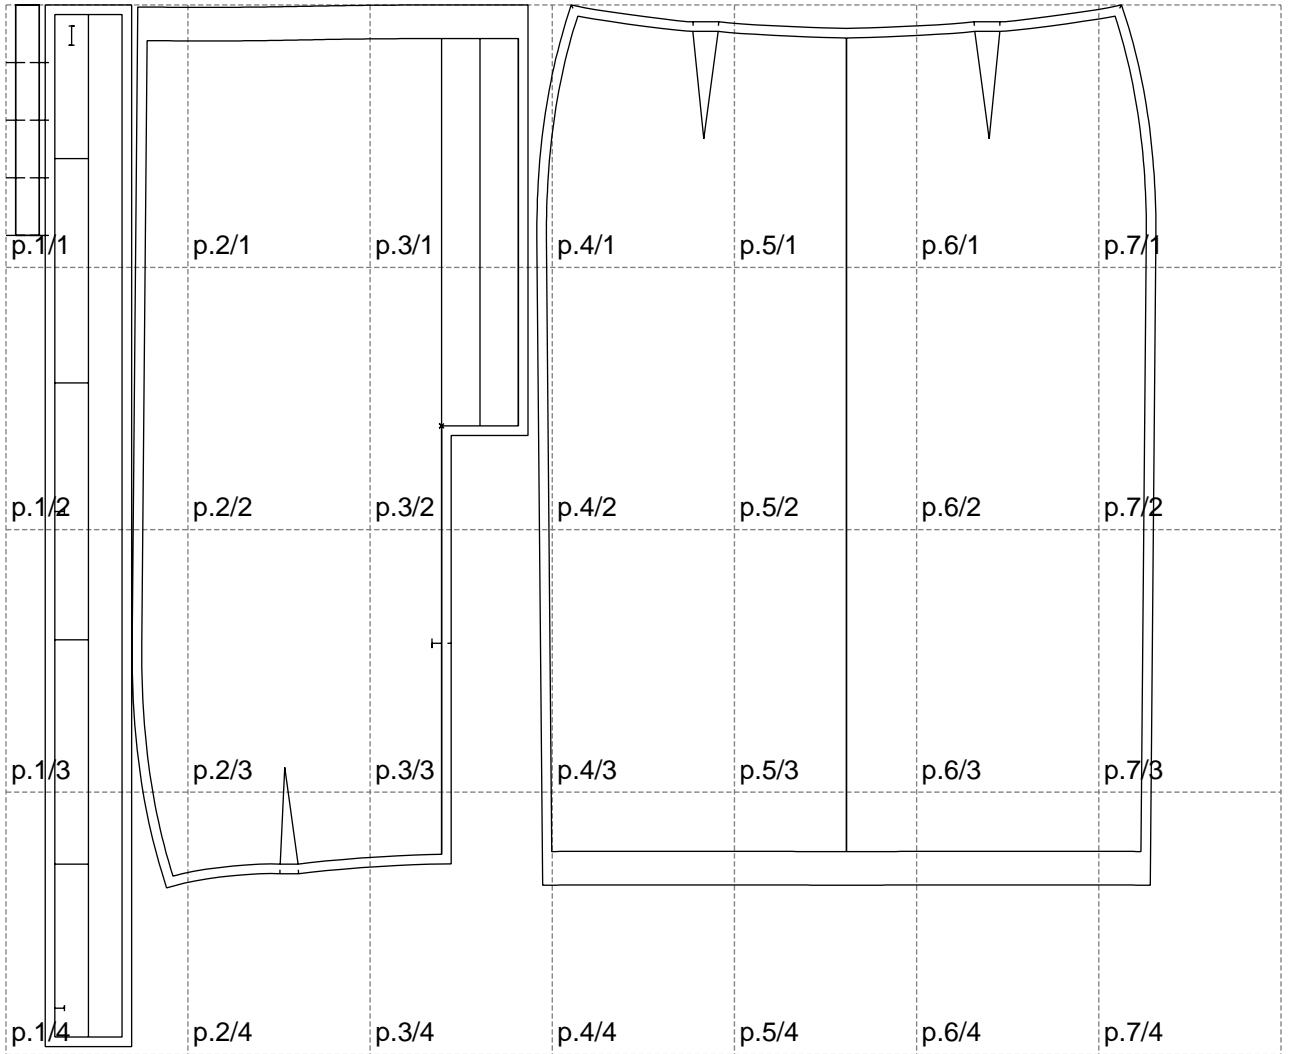

Not for print

Paper size: A4, size:1198.39 x1085.42 mm

Maneken =1 ver.0

rz\_1=170

rz\_16=112

rz\_17=96.2

rz\_18=94

rz\_19=120

rz\_20=117

---

. . . . .  
. . . . .  
. . . . .