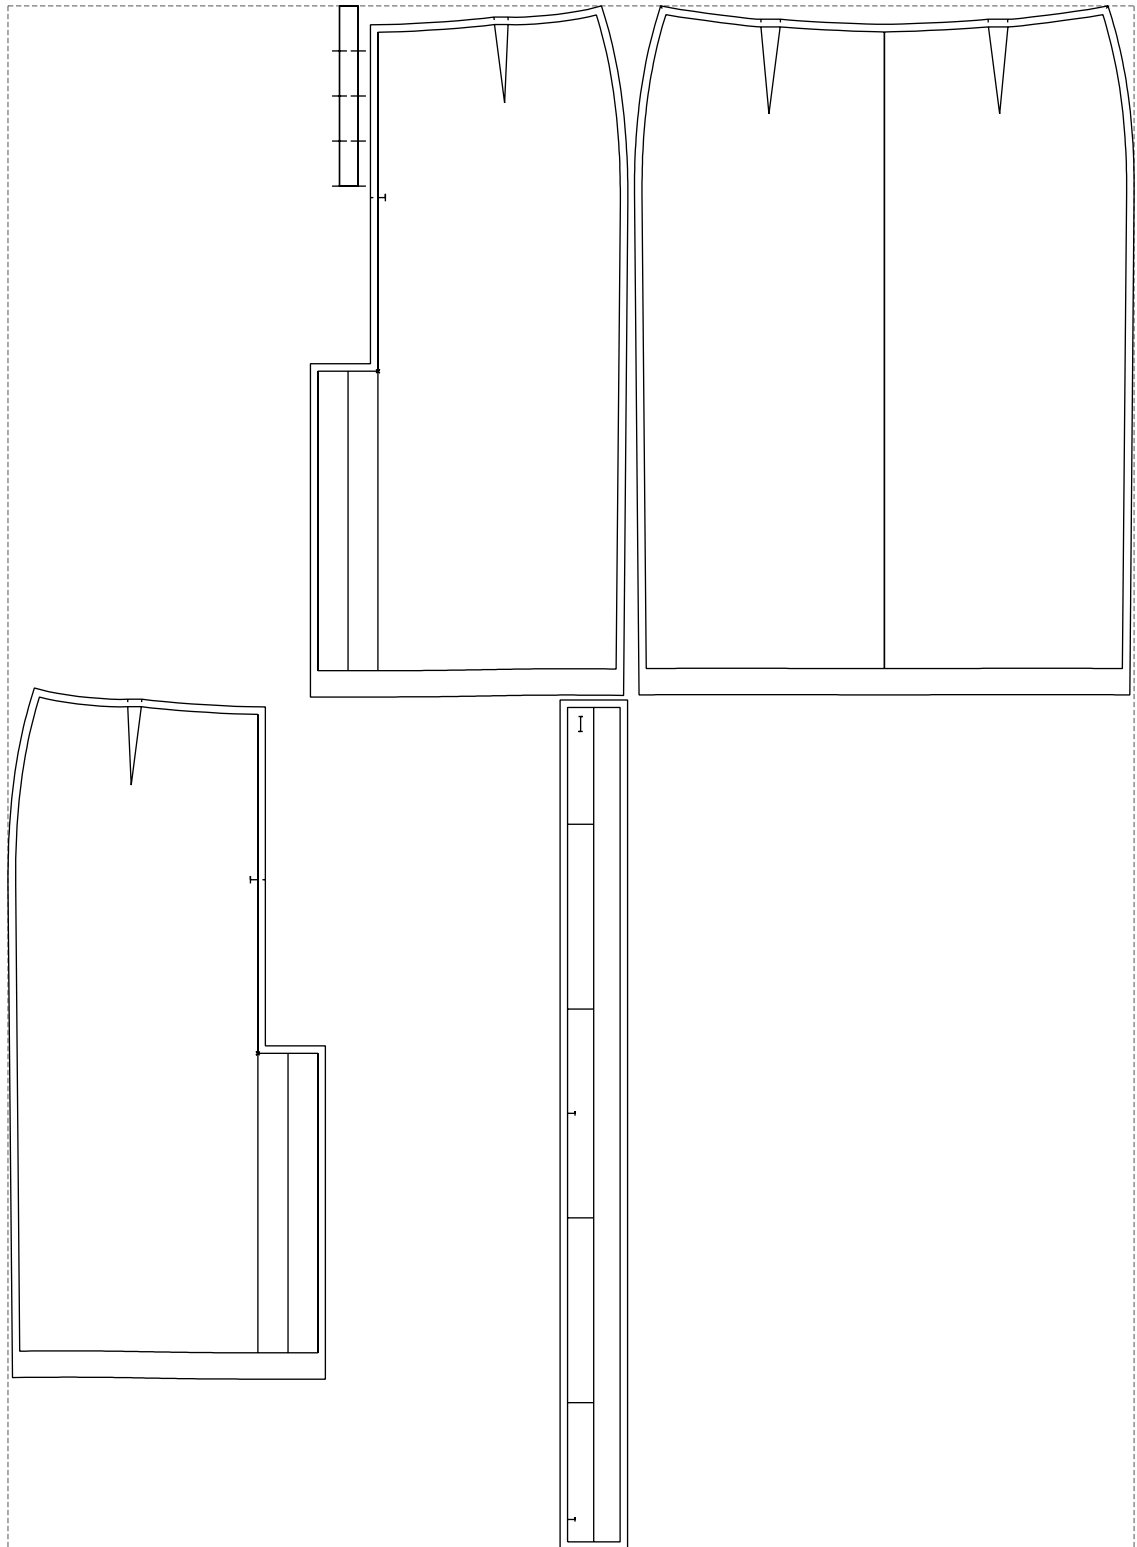

Not for print

Paper size: A4, size:1228.47 x1131.05 mm

Example

size:1499.00 x2055.27 mm

Maneken =1 ver.0

rz_1=170

rz_16=116

rz_17=100

rz_18=98.8

rz_19=124

rz_20=121

.
.
.