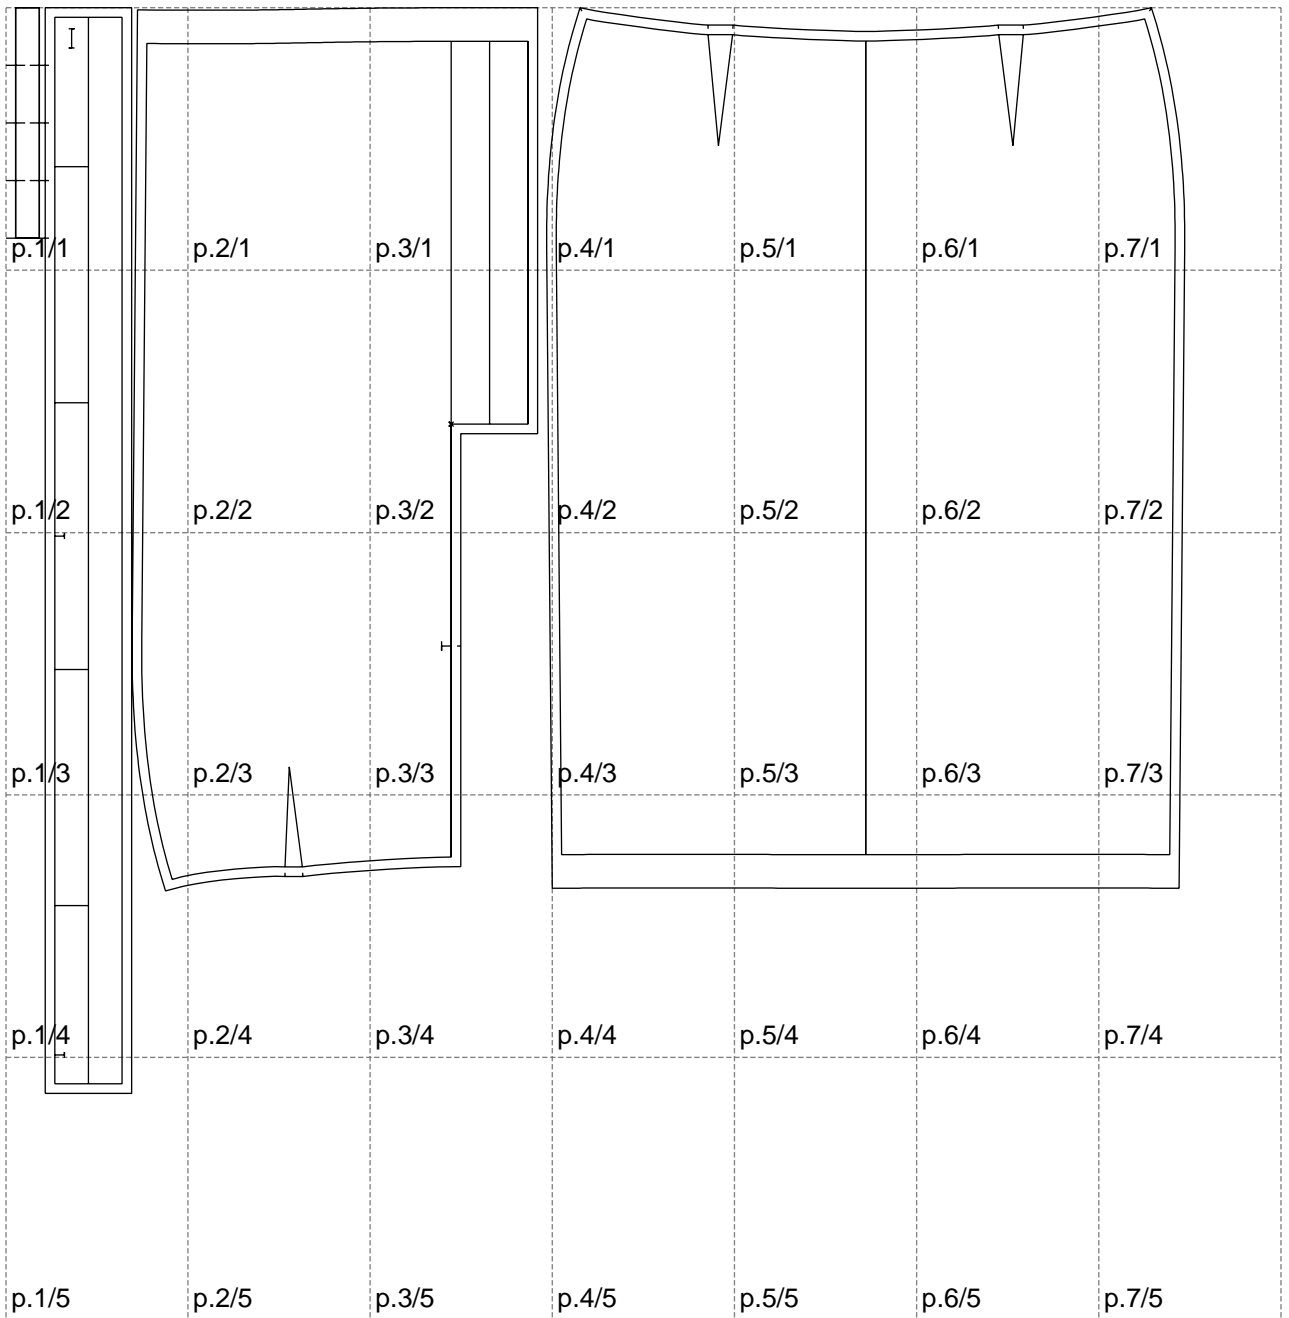

Not for print

Paper size: A4, size:1228.47 x1131.05 mm

Example

size:1499.00 x2055.27 mm

Maneken =1 ver.0

rz_1=170

rz_16=116

rz_17=100

rz_18=98.8

rz_19=124

rz_20=121

.
.
.