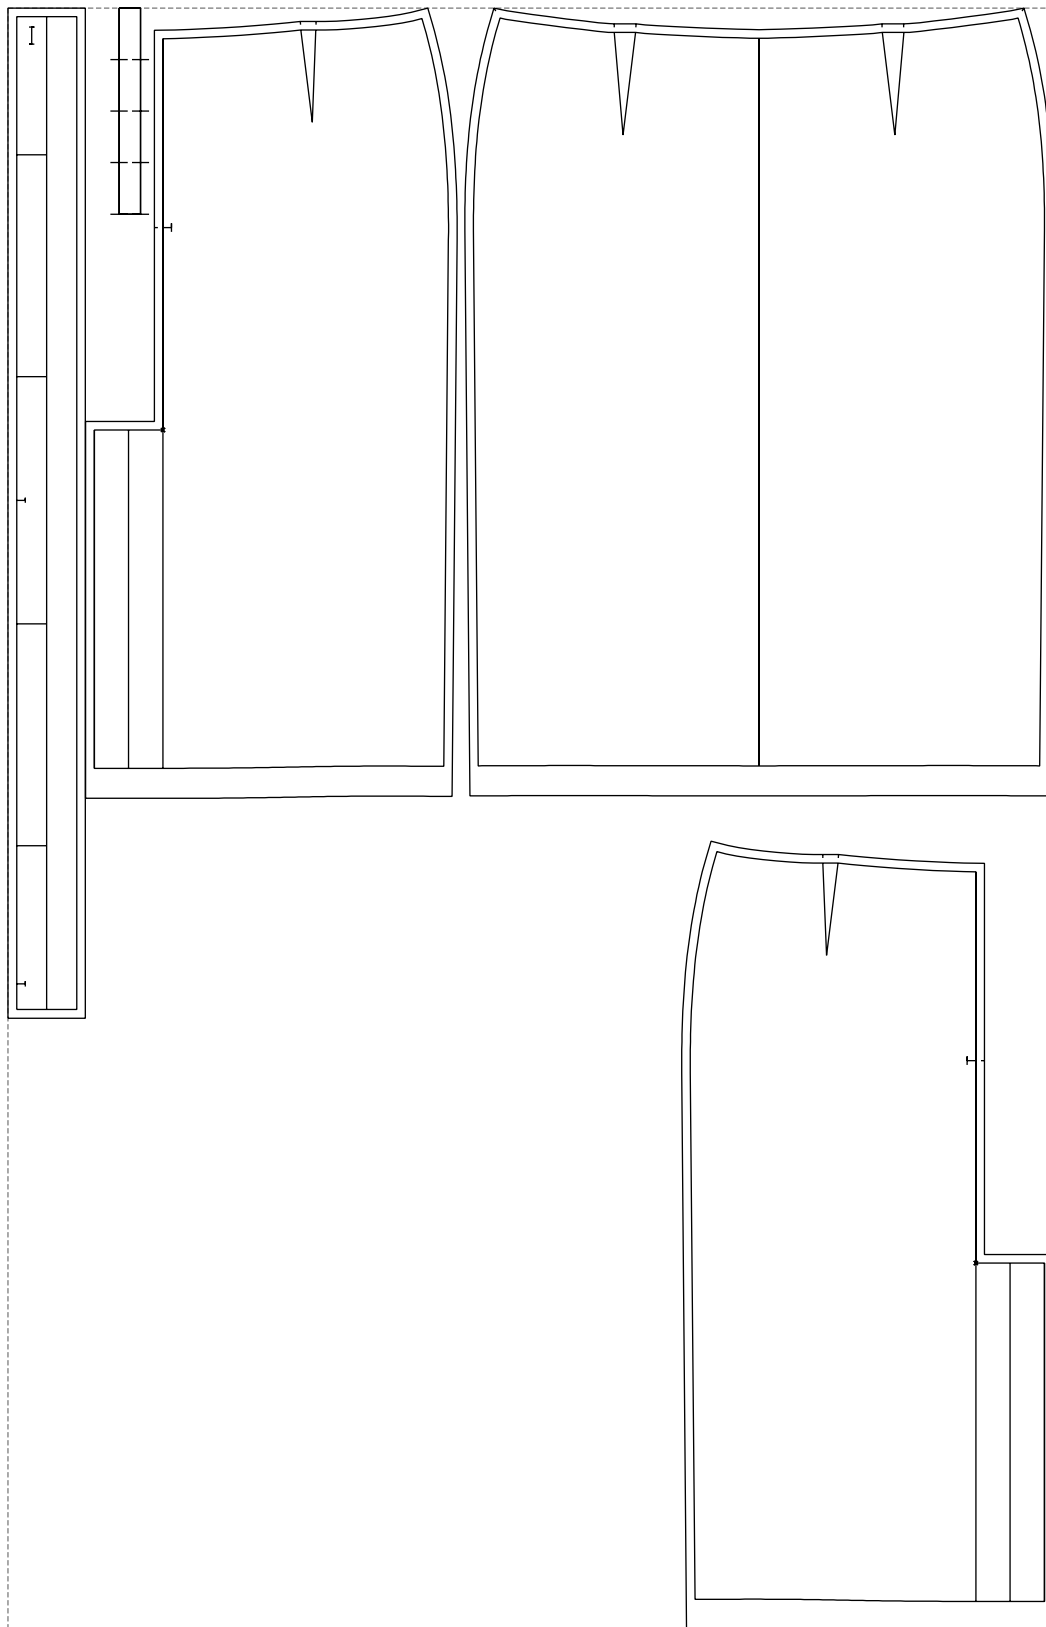

Not for print

Paper size: A4, size:1258.56 x1176.68 mm

Example

size:1217.20 x1891.17 mm

Maneken =1 ver.0

rz_1=170

rz_16=120

rz_17=104

rz_18=103.6

rz_19=128

rz_20=125.1

.
.
.