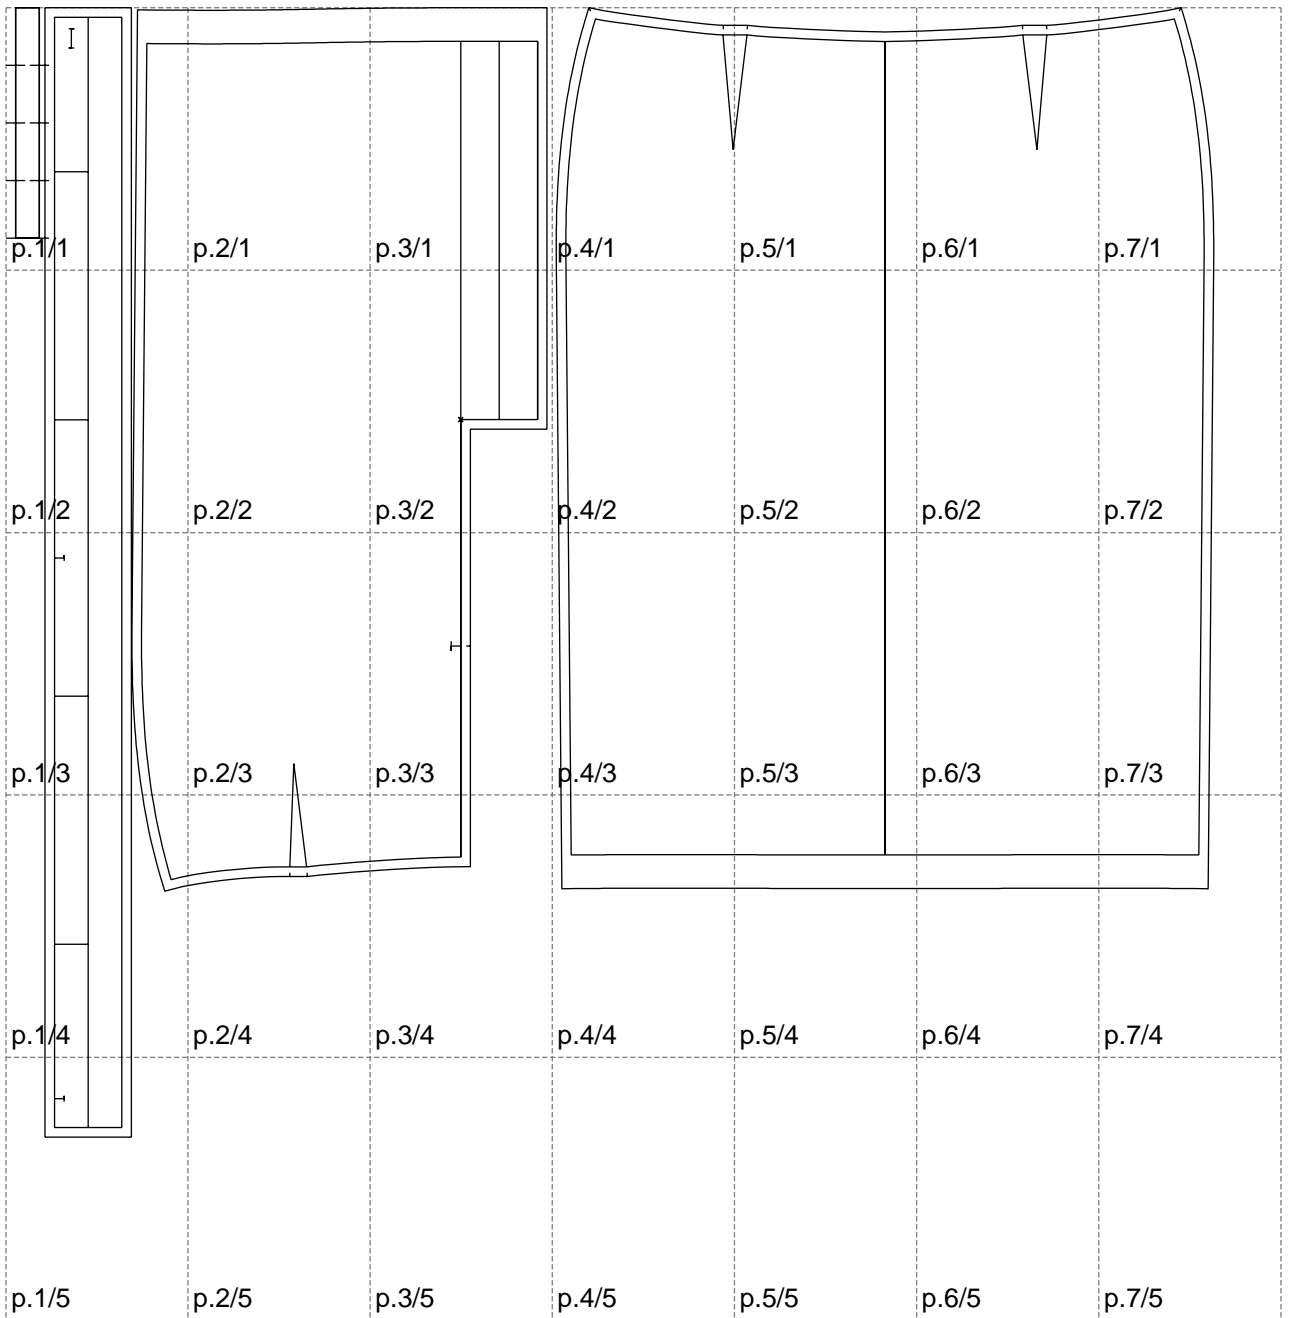

Not for print

Paper size: A4, size:1258.56 x1176.68 mm

Example

size:1217.20 x1891.17 mm

Maneken =1 ver.0

rz_1=170

rz_16=120

rz_17=104

rz_18=103.6

rz_19=128

rz_20=125.1

.
.
.