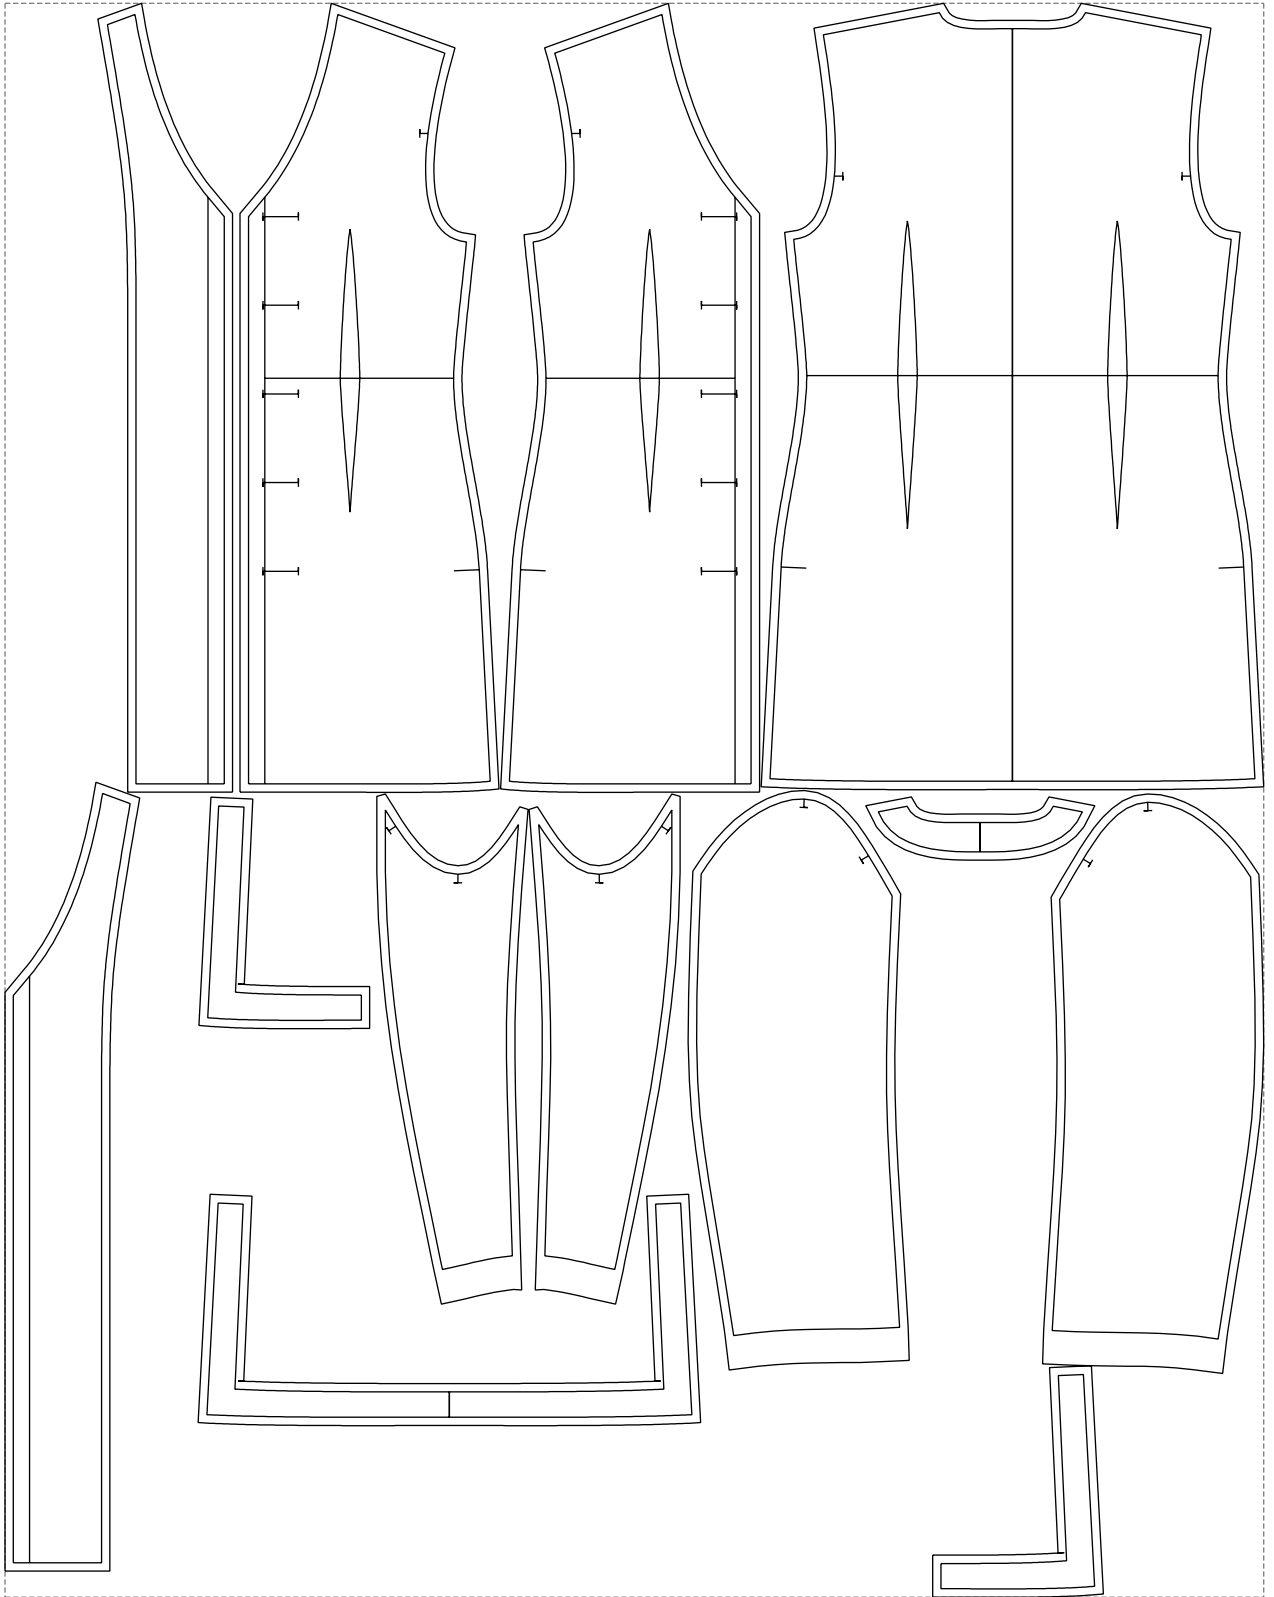

Not for print

Paper size: A4, size:1399.00 x2118.86 mm

Example

size:1499.00 x1898.72 mm

Maneken =1 ver.0

rz_1=170

rz_16=92

rz_17=78.8

rz_18=71.8

rz_19=100

rz_20=98.1

.
.
.