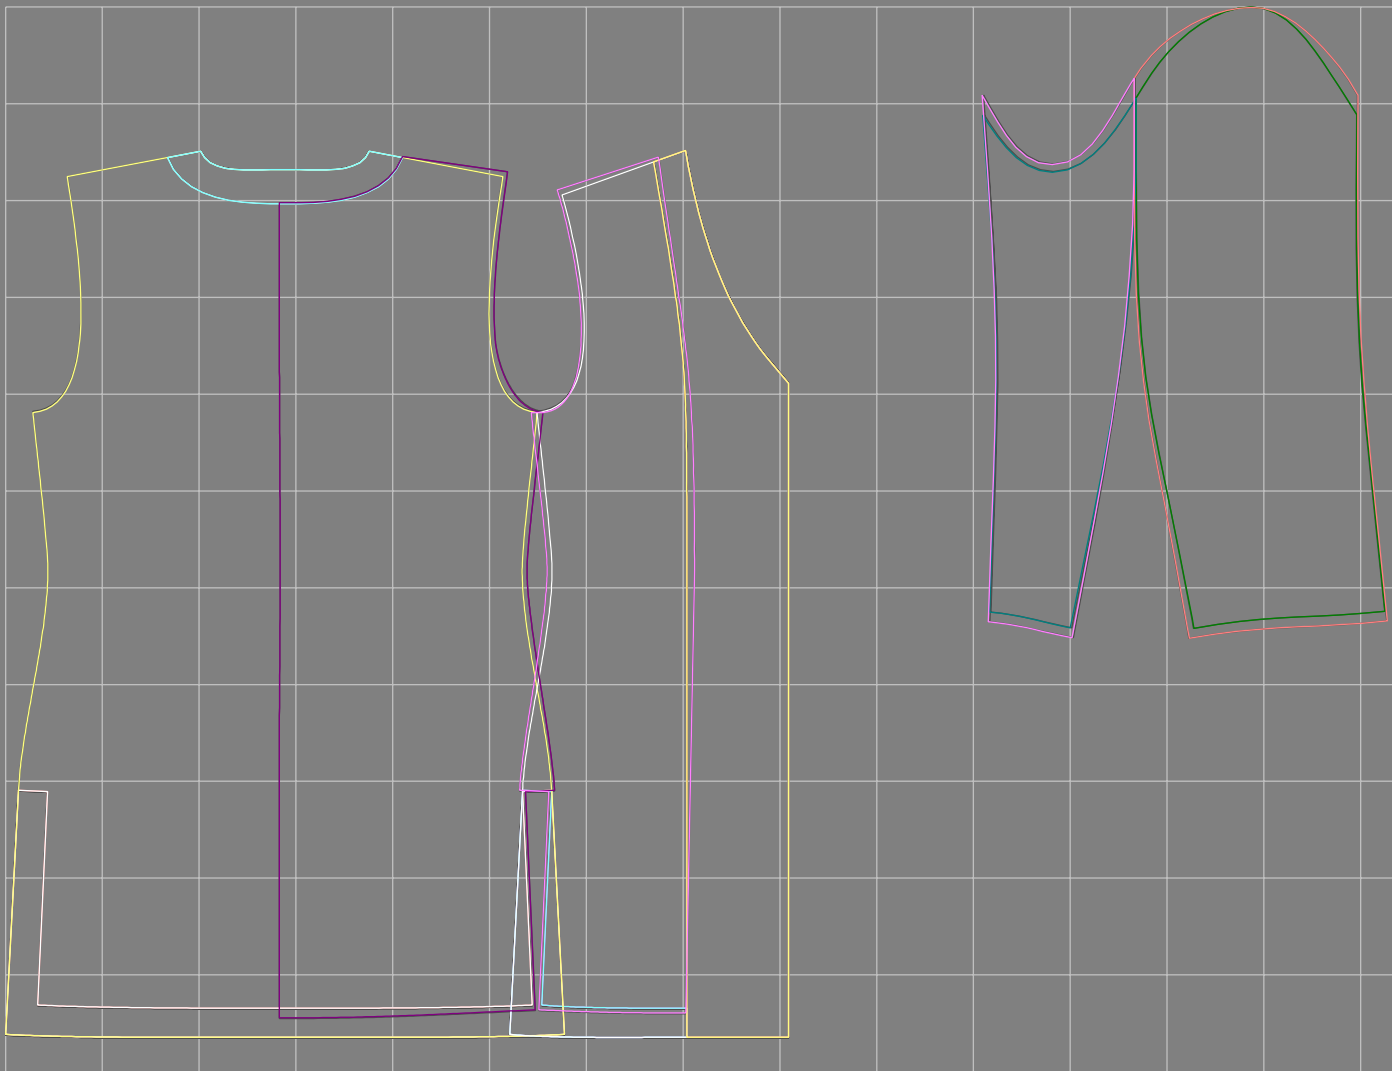

Not for print

Paper size: A4, size:1399.00 x2118.86 mm

Example

size:1499.00 x1898.72 mm

Maneken =1 ver.0

rz_1=170

rz_16=92

rz_17=78.8

rz_18=71.8

rz_19=100

rz_20=98.1

.
.
.