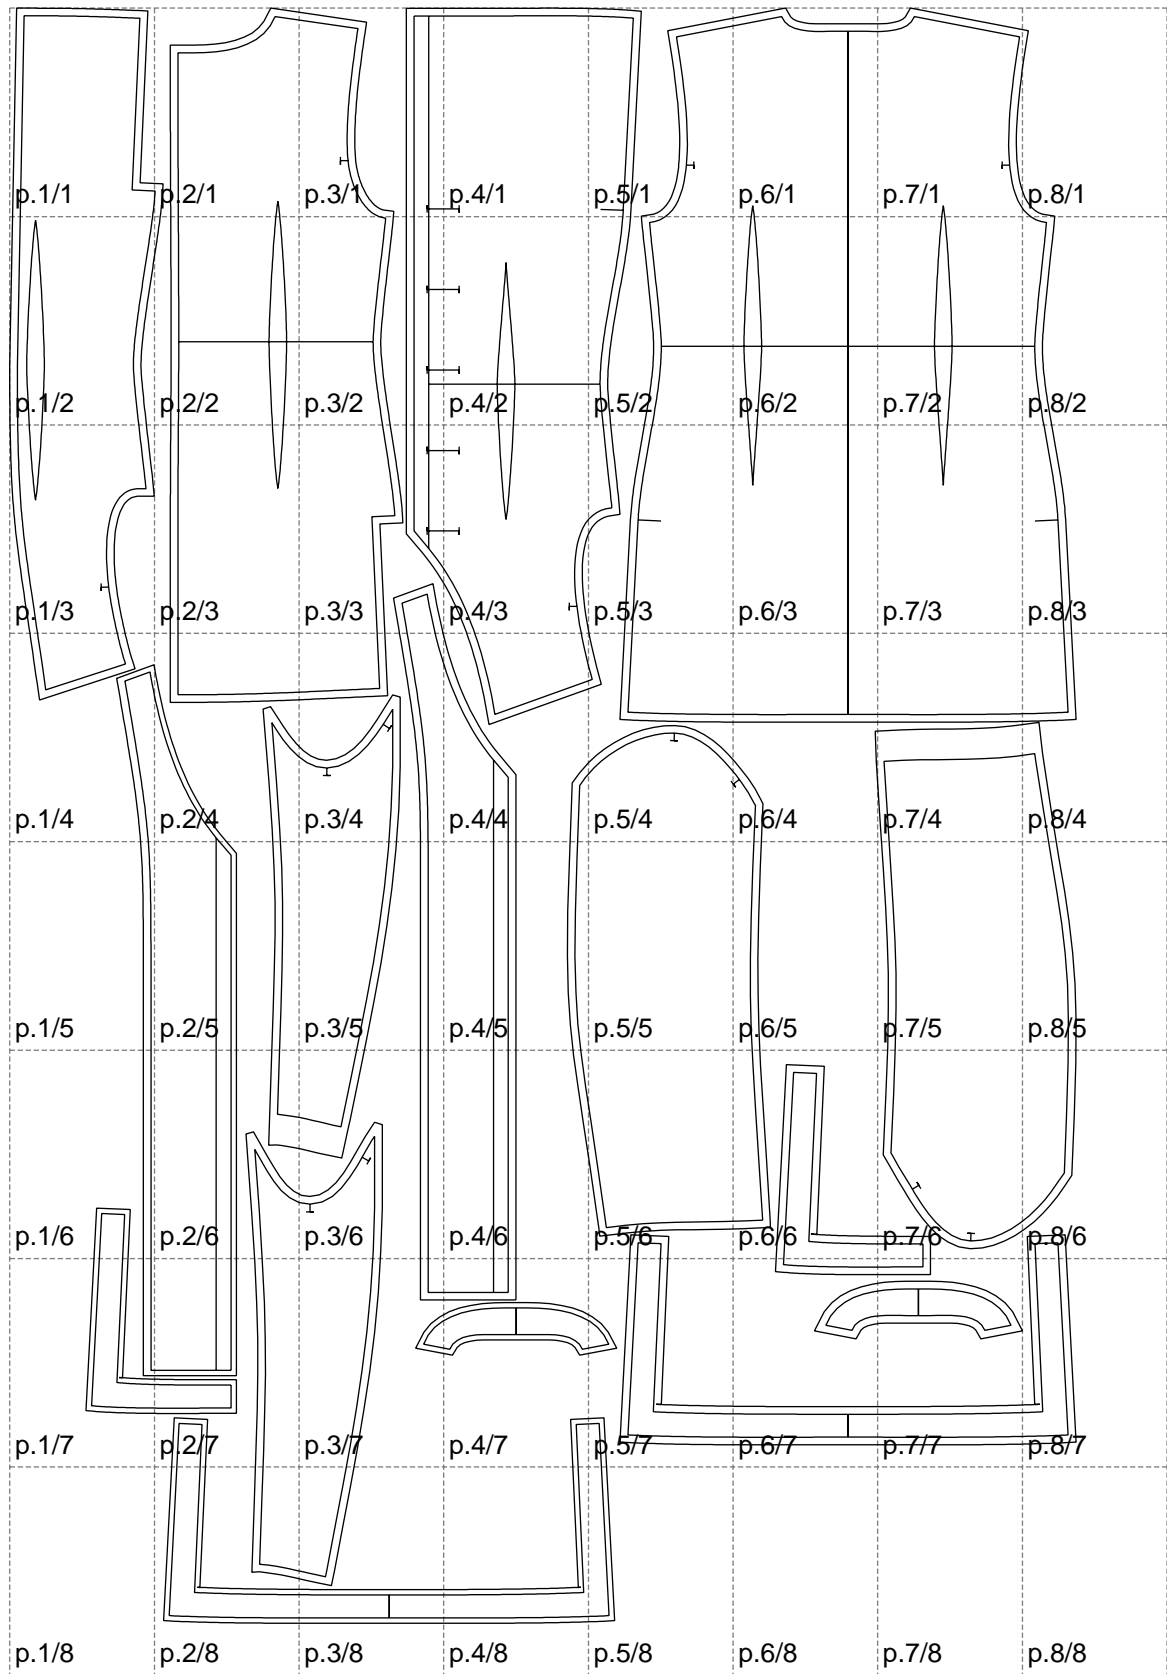

Not for print

Paper size: A4, size:1399.00 x2118.86 mm

Example

size:1499.00 x1898.72 mm

Maneken =1 ver.0

rz_1=170

rz_16=92

rz_17=78.8

rz_18=71.8

rz_19=100

rz_20=98.1

.
.
.