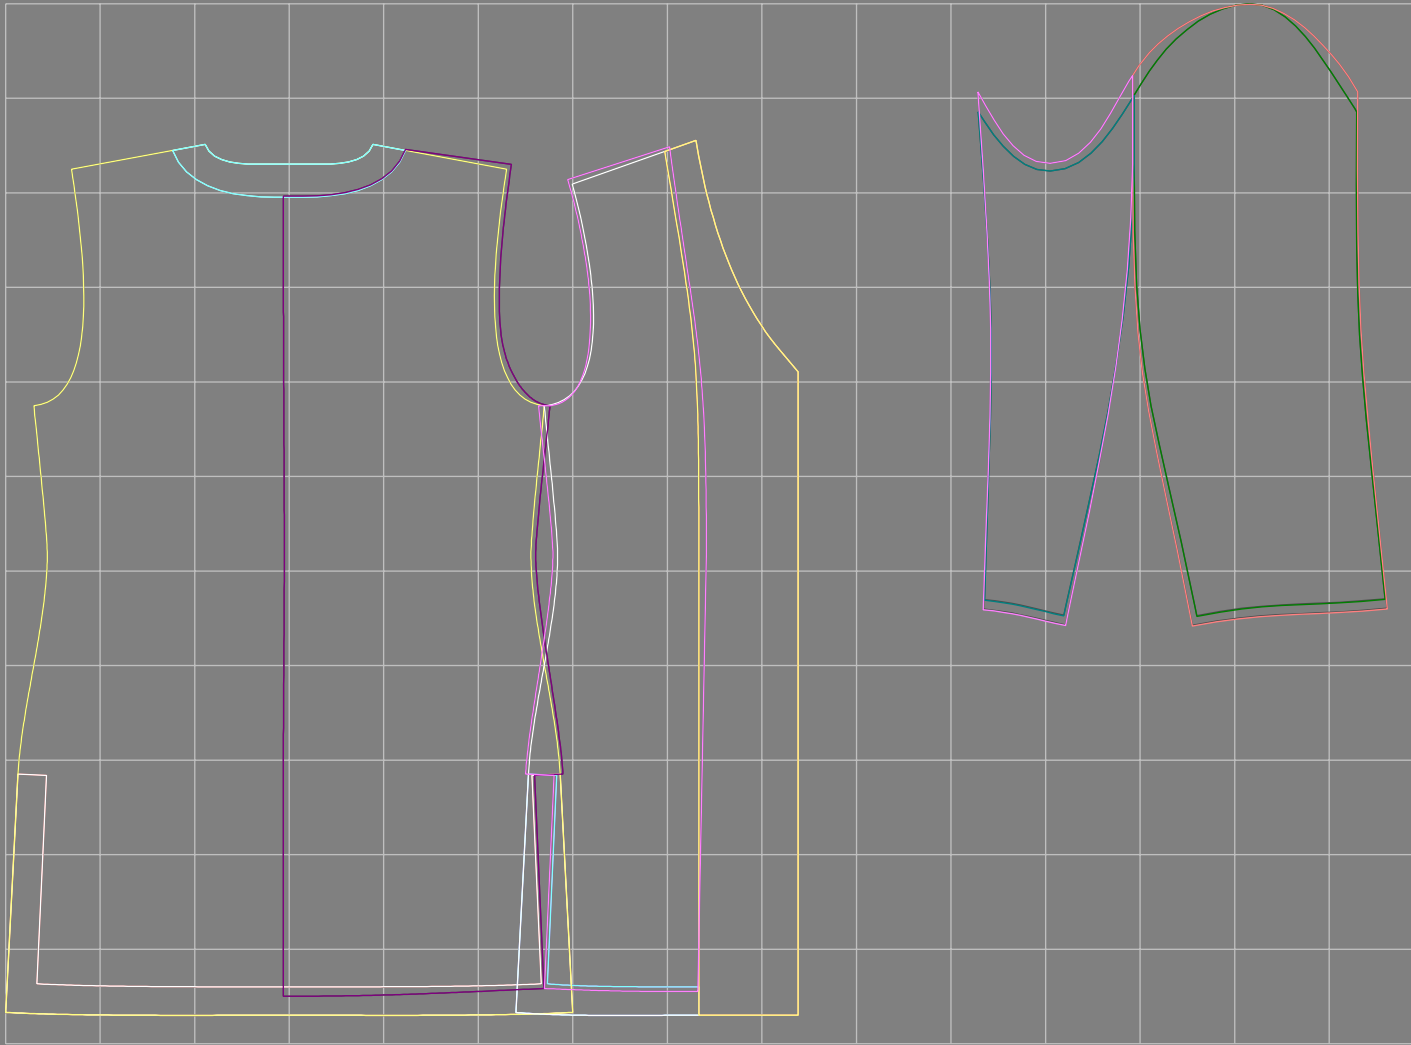

Not for print

Paper size: A4, size:1399.00 x2216.56 mm

# Example

size:1488.91 x1893.54 mm

Maneken =1 ver.0

rz\_1=170

rz\_16=96

rz\_17=82

rz\_18=76

rz\_19=104

rz\_20=101.8

---

. . . . .  
. . . . .  
. . . . .