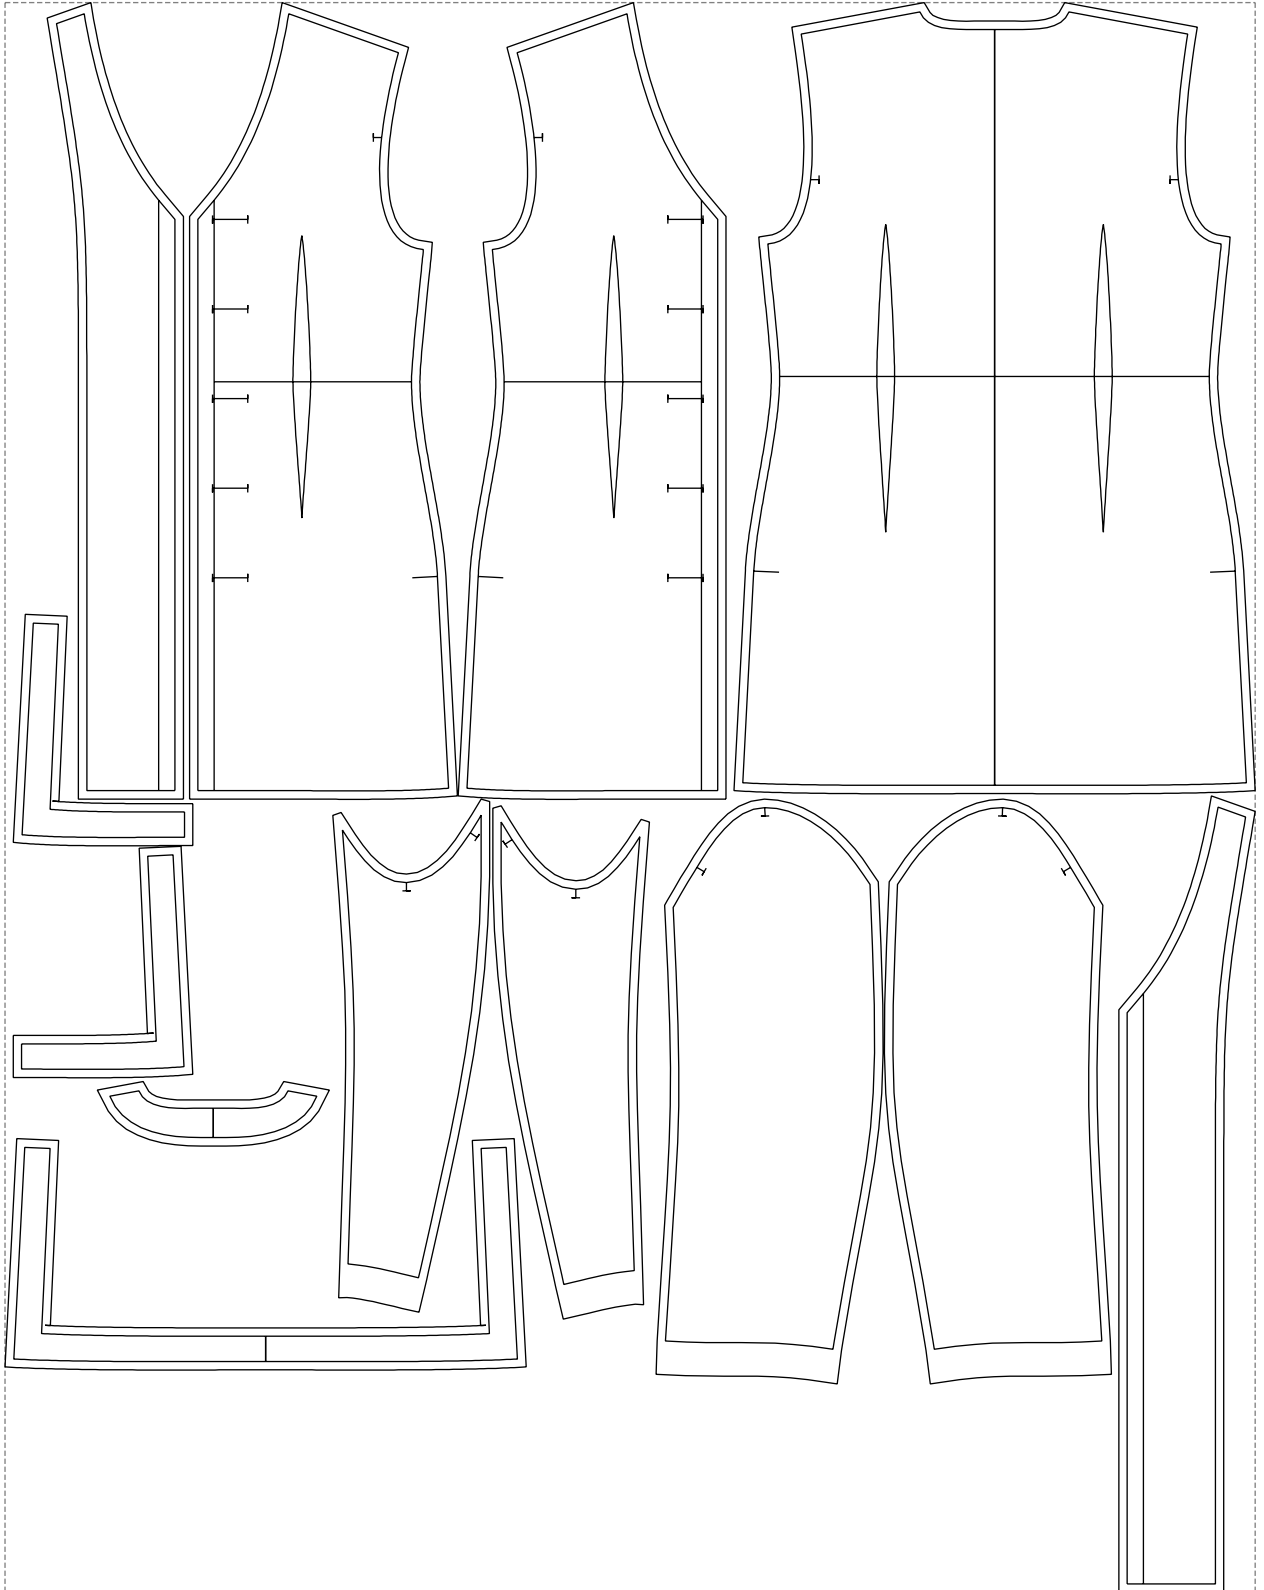

Not for print

Paper size: A4, size:1399.00 x2216.56 mm

# Example

size:1488.91 x1893.54 mm

Maneken =1 ver.0

rz\_1=170

rz\_16=96

rz\_17=82

rz\_18=76

rz\_19=104

rz\_20=101.8

---

. . . . .  
. . . . .  
. . . . .