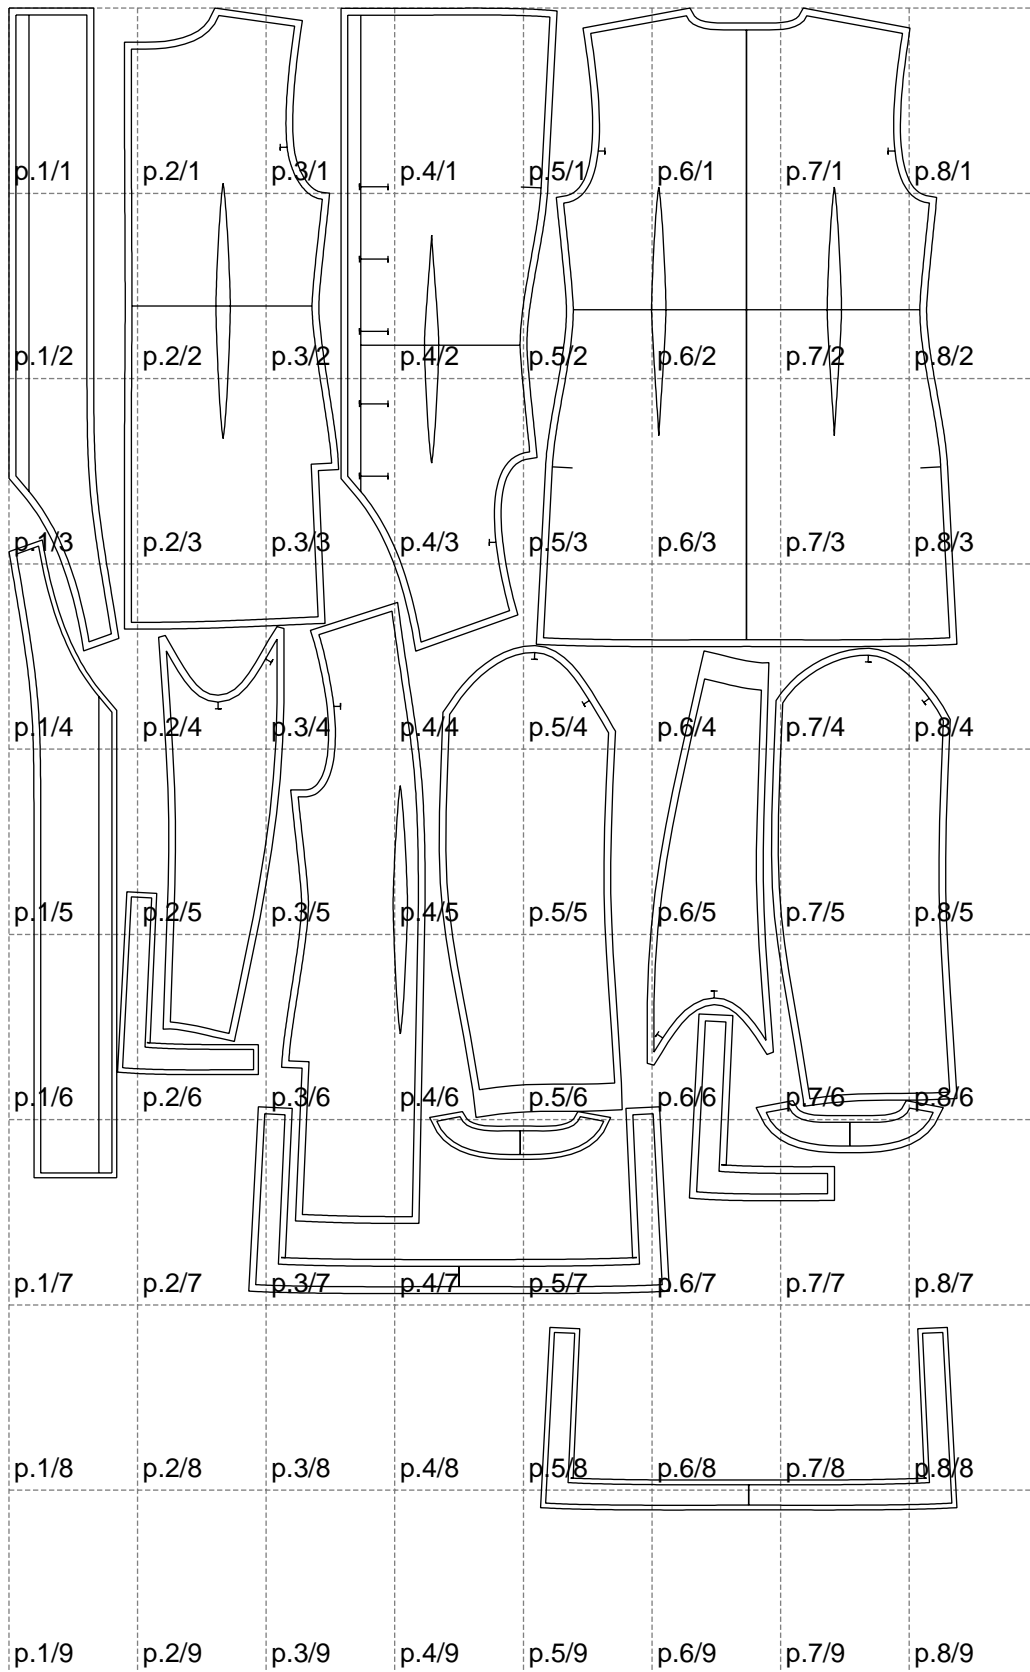

Not for print

Paper size: A4, size:1399.00 x2216.56 mm

# Example

size:1488.91 x1893.54 mm

Maneken =1 ver.0

rz\_1=170

rz\_16=96

rz\_17=82

rz\_18=76

rz\_19=104

rz\_20=101.8

---

. . . . .  
. . . . .  
. . . . .