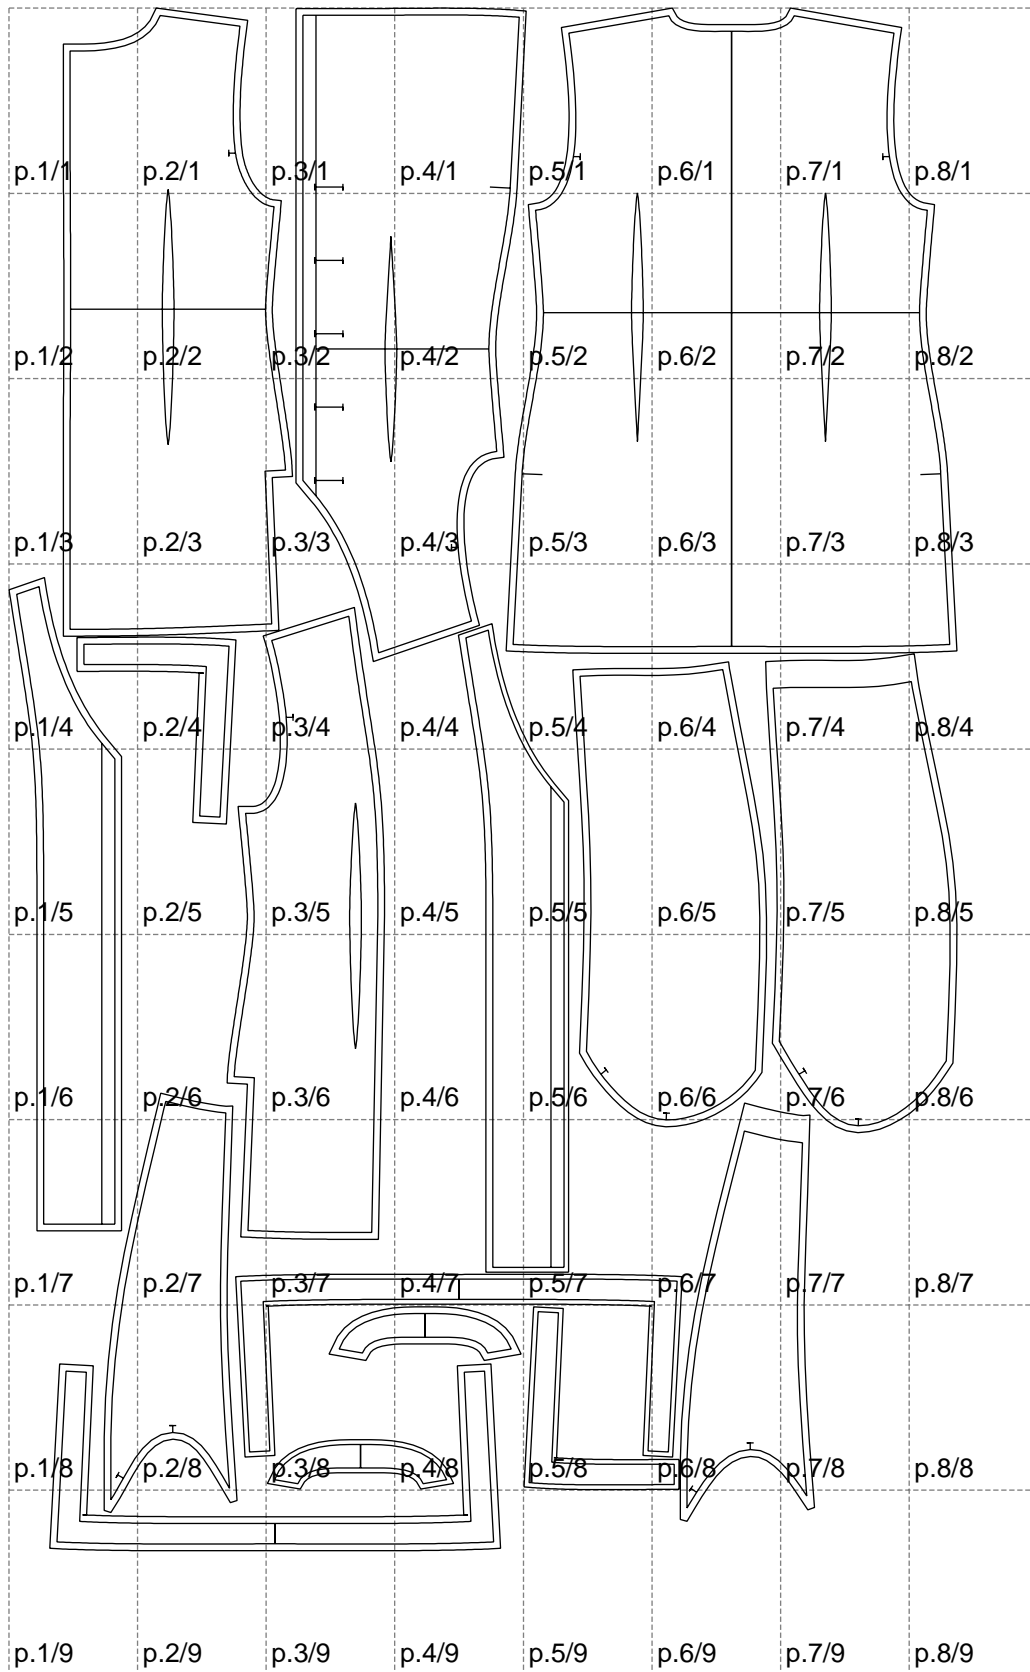

Not for print

Paper size: A4, size:1399.00 x2276.78 mm

# Example

size:1499.00 x1968.30 mm

Maneken =1 ver.0

rz\_1=170

rz\_16=104

rz\_17=88.9

rz\_18=84.4

rz\_19=112

rz\_20=109.3

---

. . . . .  
. . . . .  
. . . . .