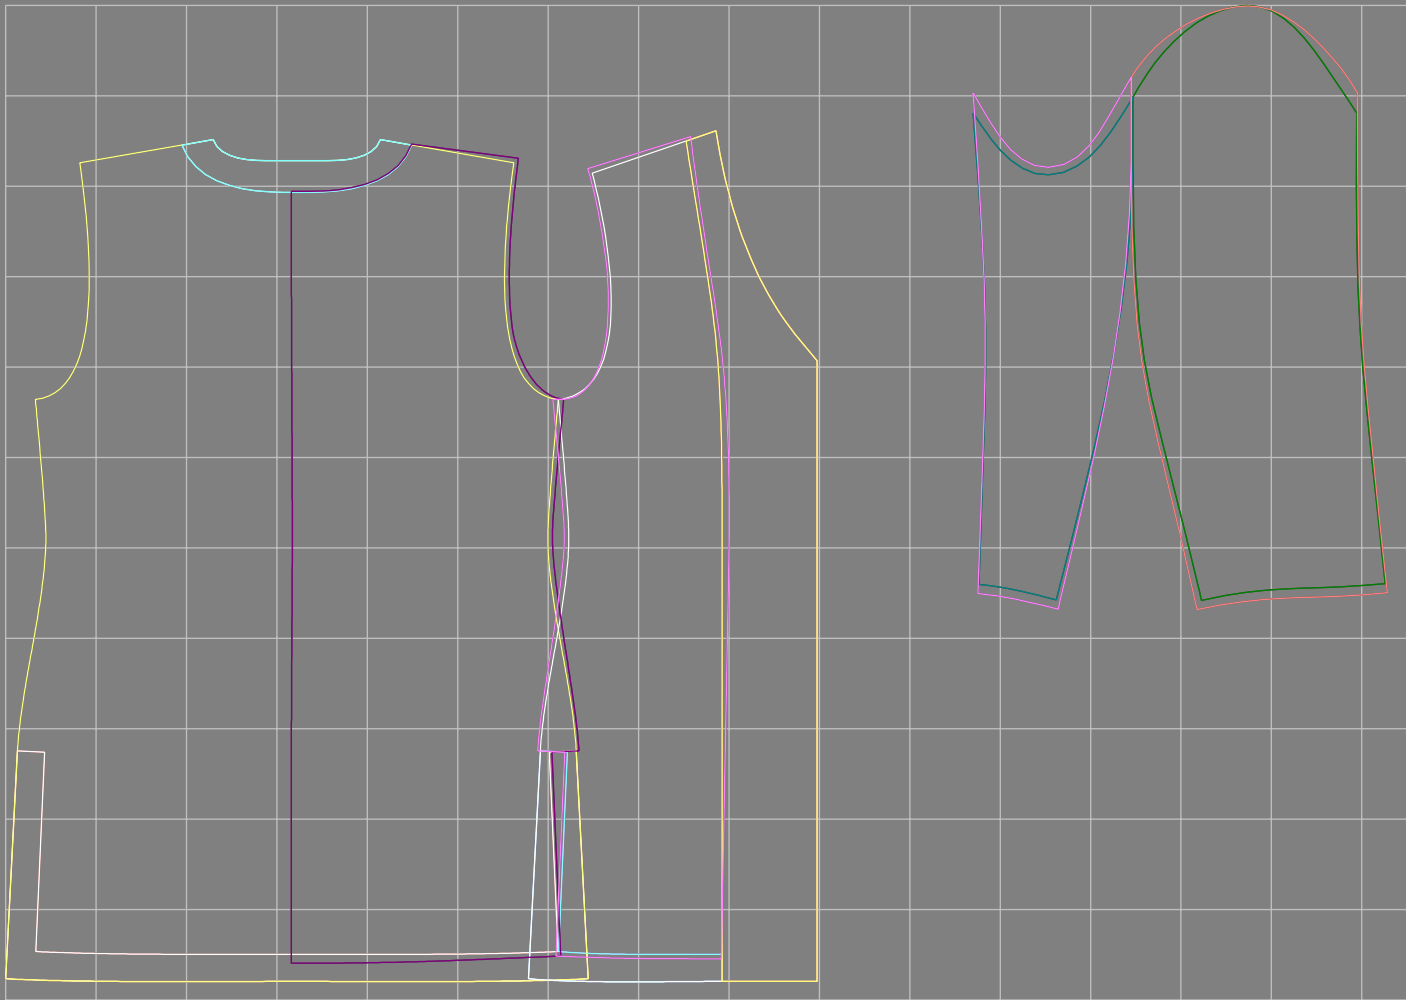

Not for print

Paper size: A4, size:1399.00 x2276.78 mm

# Example

size:1499.00 x1968.30 mm

Maneken =1 ver.0

rz\_1=170

rz\_16=104

rz\_17=88.9

rz\_18=84.4

rz\_19=112

rz\_20=109.3

---

. . . . .  
. . . . .  
. . . . .