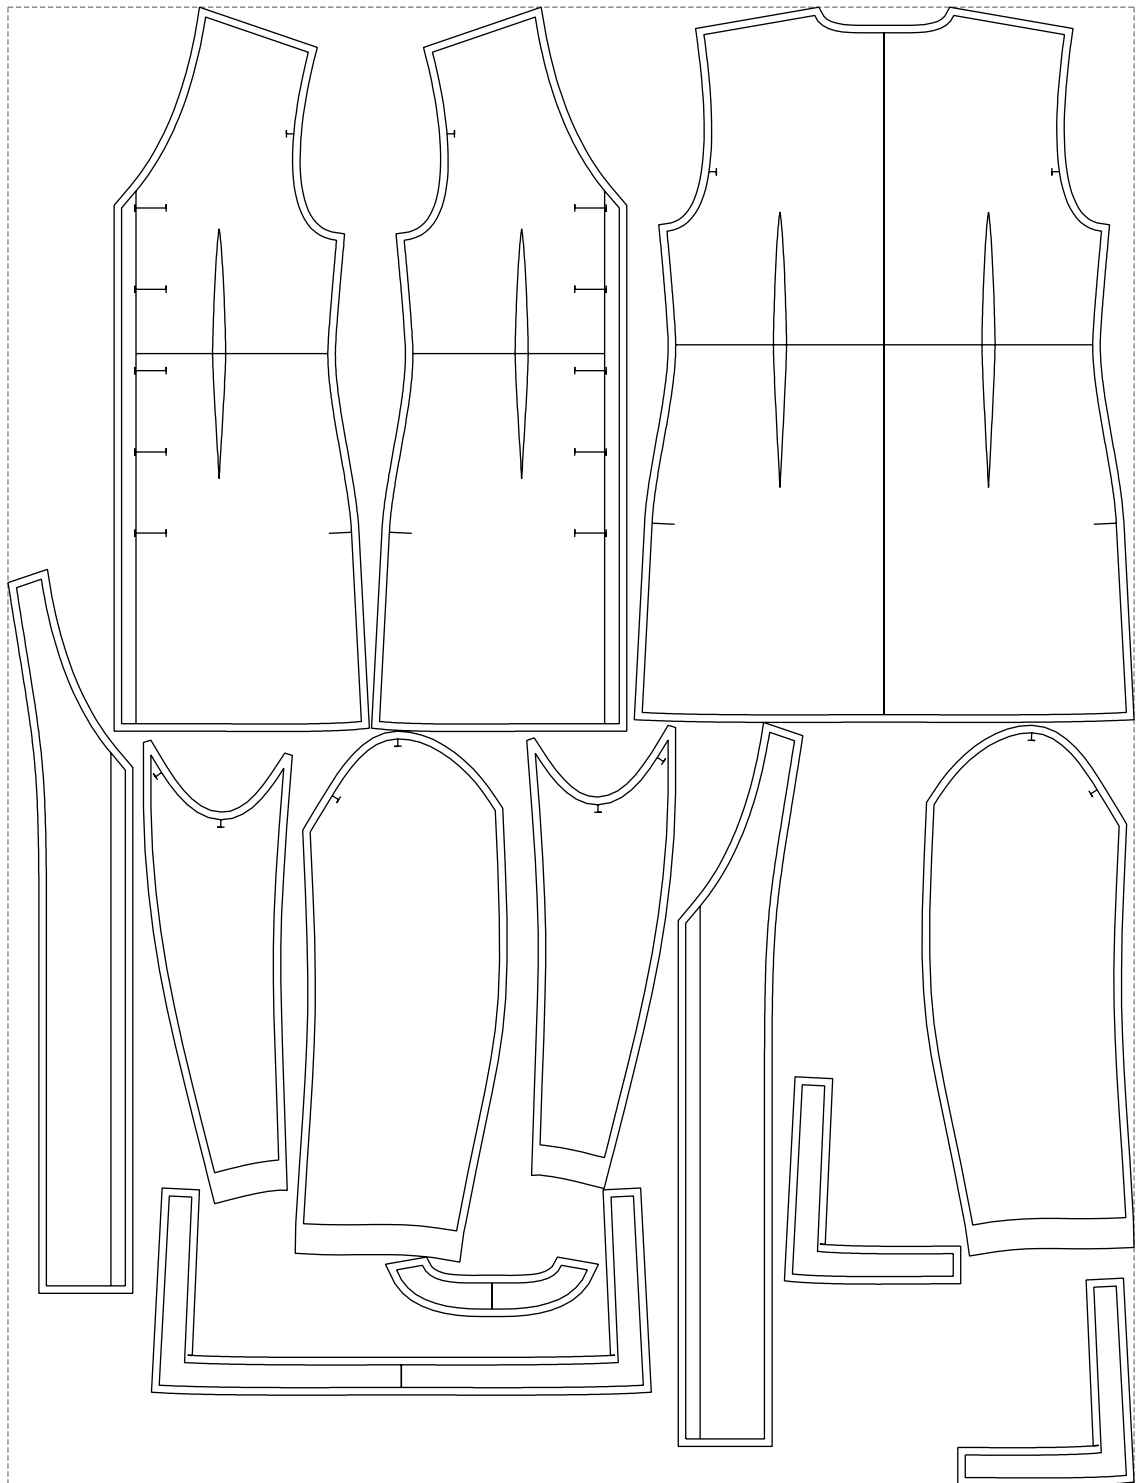

Not for print

Paper size: A4, size:1399.00 x2276.78 mm

# Example

size:1499.00 x1968.30 mm

Maneken =1 ver.0

rz\_1=170

rz\_16=104

rz\_17=88.9

rz\_18=84.4

rz\_19=112

rz\_20=109.3

---

. . . . .  
. . . . .  
. . . . .