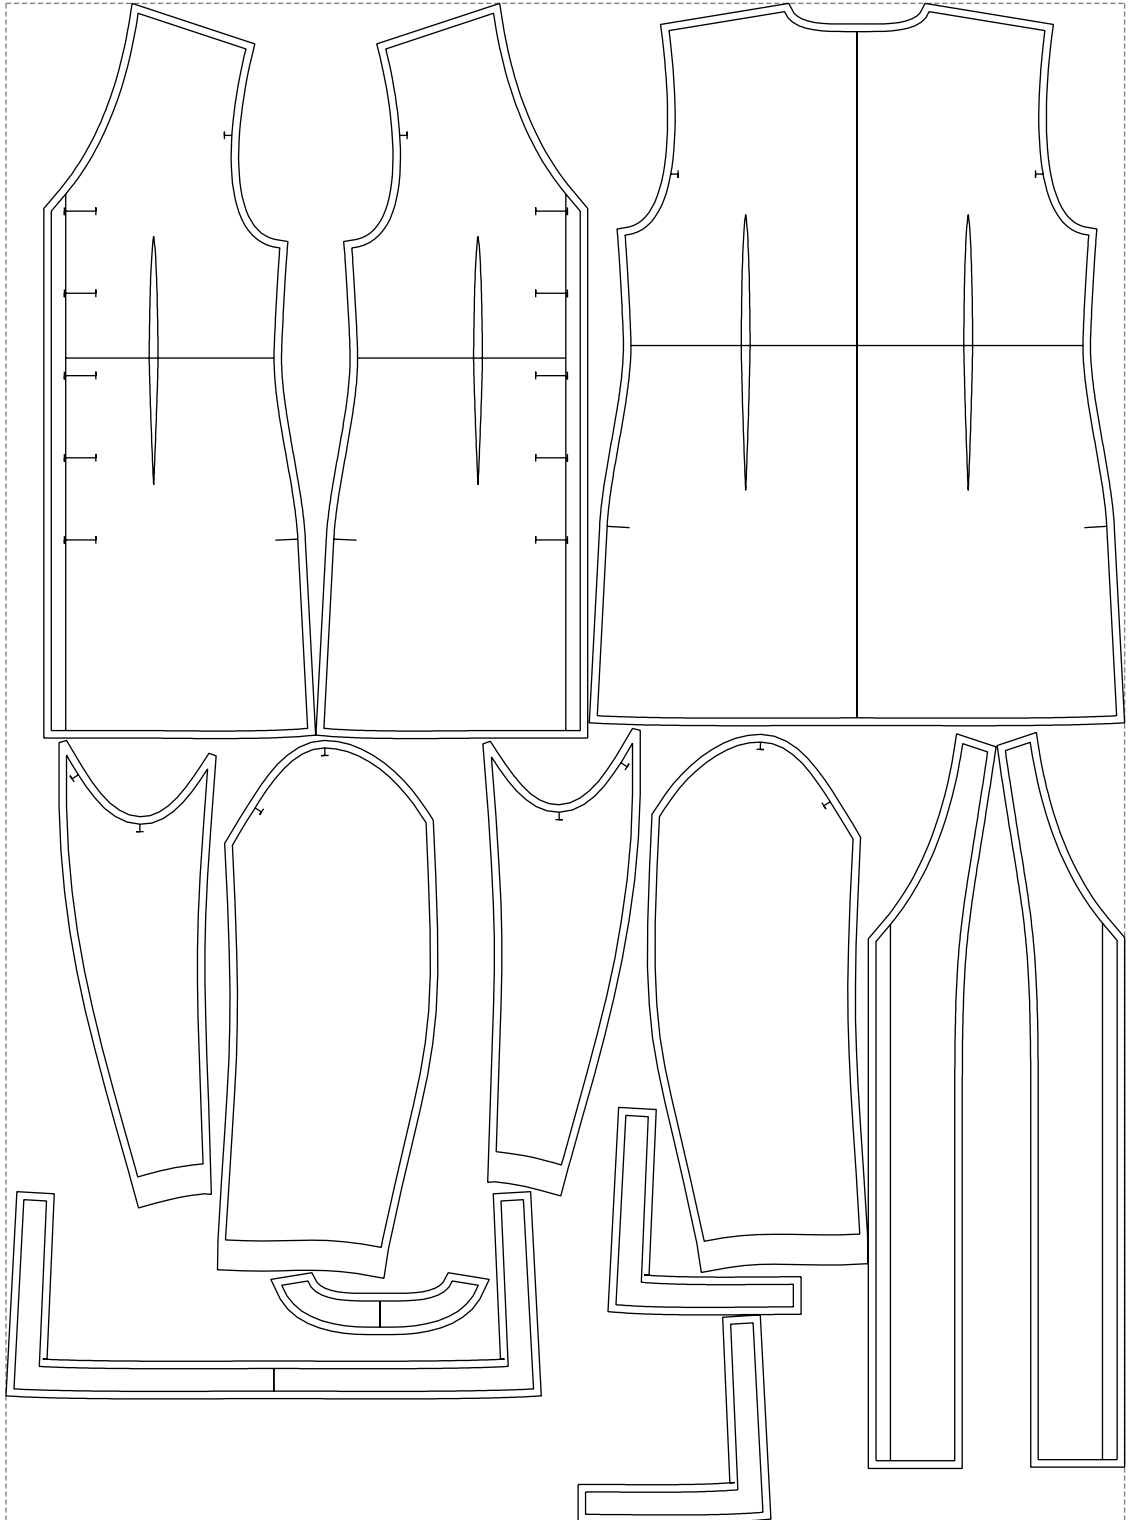

Not for print

Paper size: A4, size:1399.00 x2596.36 mm

# Example

size:1488.92 x2022.50 mm

Maneken =1 ver.0

rz\_1=170

rz\_16=112

rz\_17=96.2

rz\_18=94

rz\_19=120

rz\_20=117

---

. . . . .  
. . . . .  
. . . . .