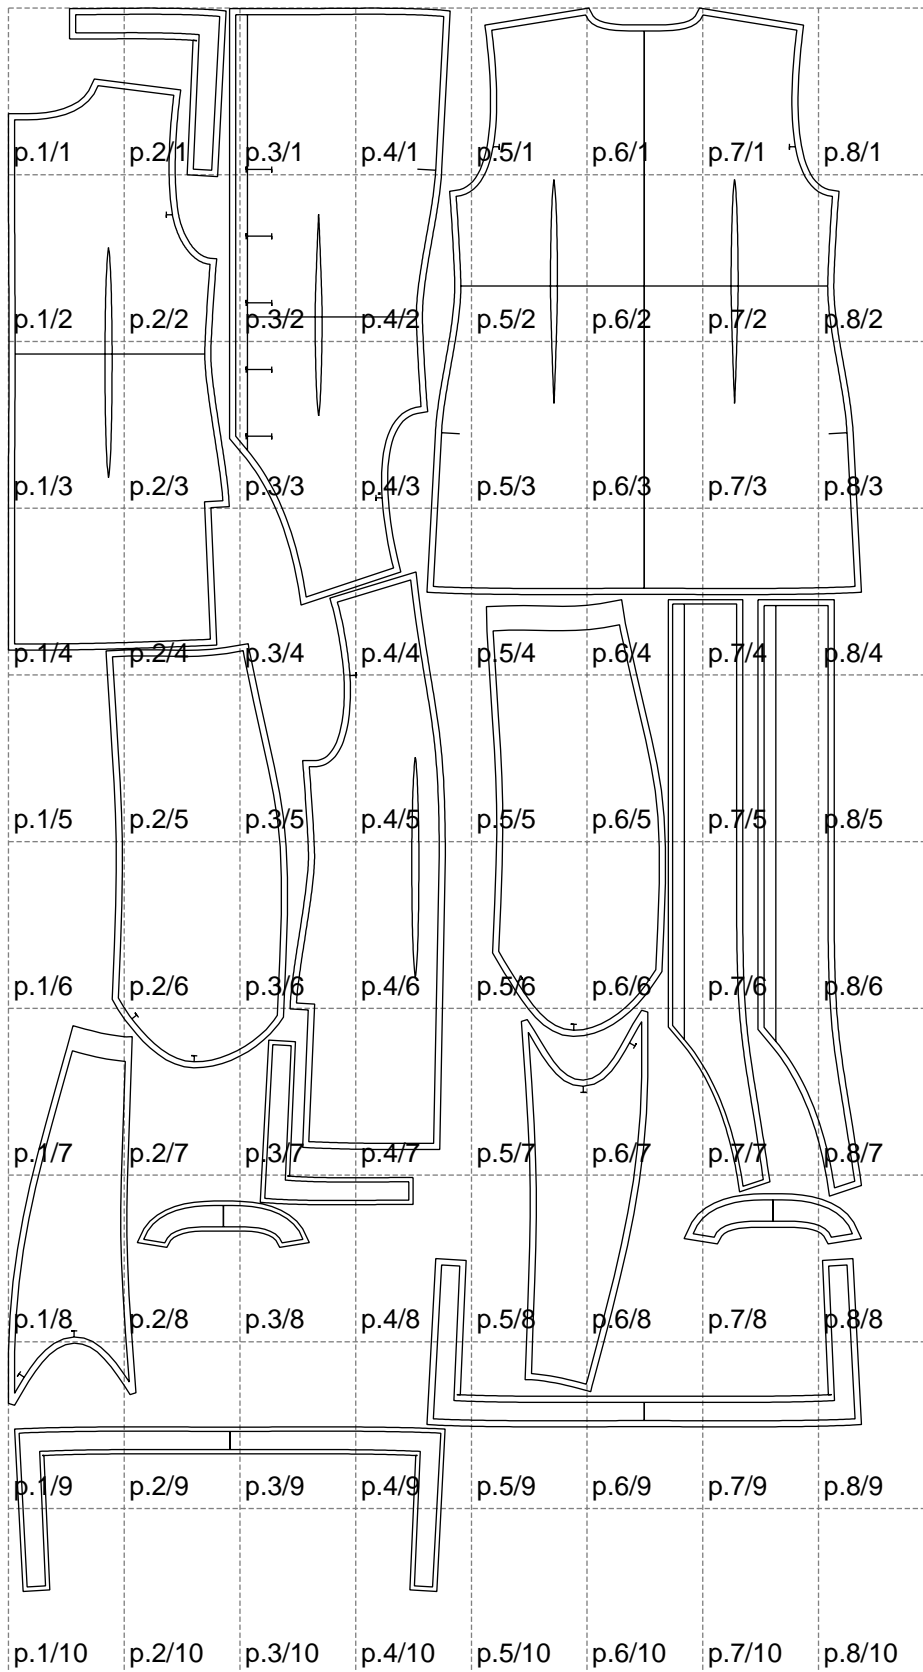

Not for print

Paper size: A4, size:1399.00 x2596.36 mm

# Example

size:1488.92 x2022.50 mm

Maneken =1 ver.0

rz\_1=170

rz\_16=112

rz\_17=96.2

rz\_18=94

rz\_19=120

rz\_20=117

---

. . . . .  
. . . . .  
. . . . .