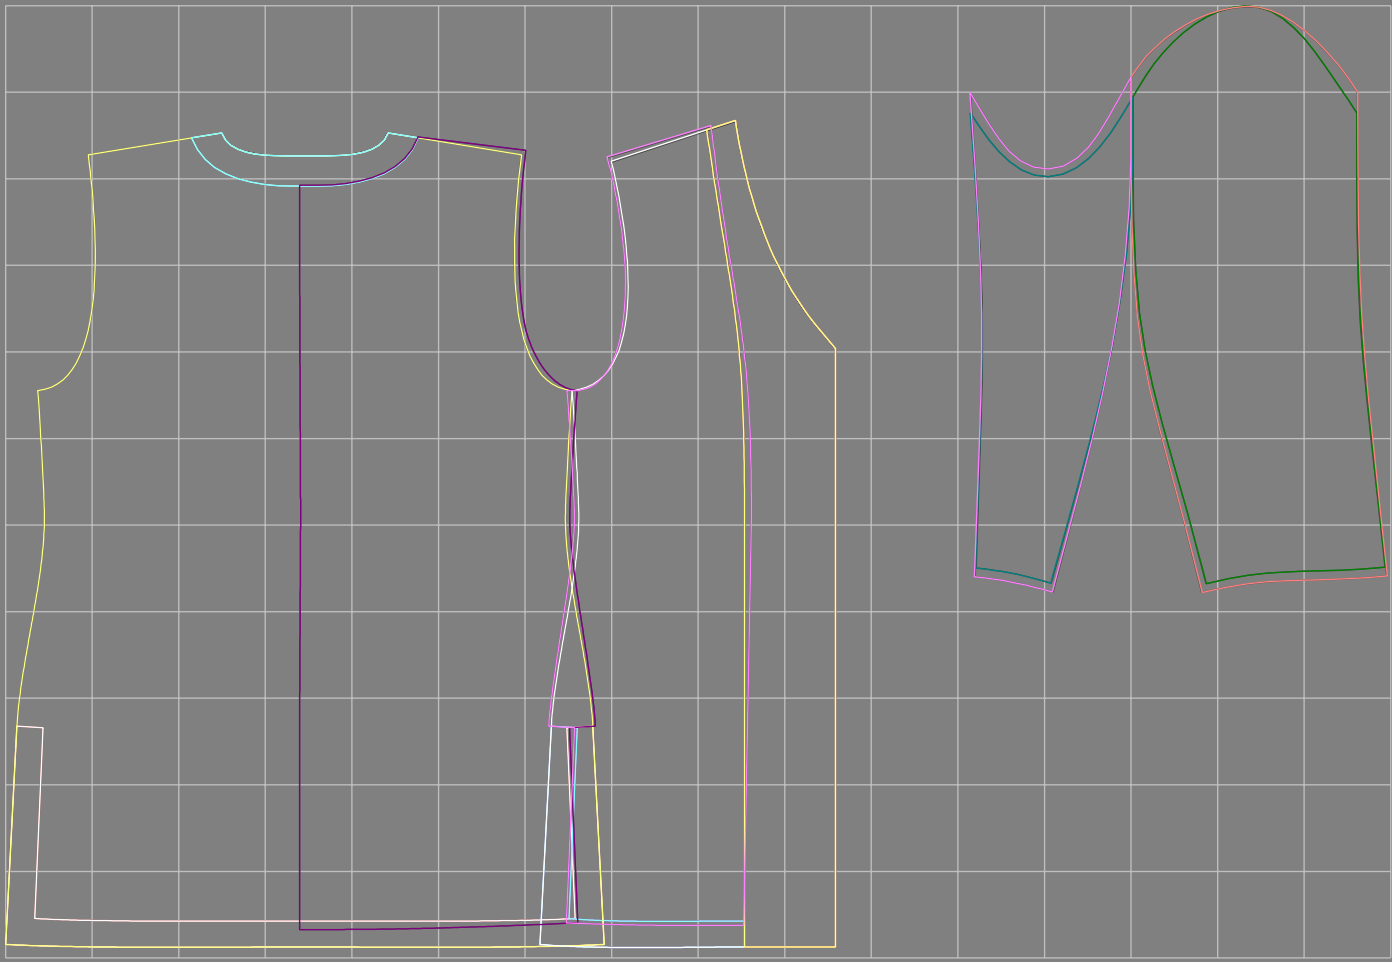

Not for print

Paper size: A4, size:1399.00 x2596.36 mm

# Example

size:1488.92 x2022.50 mm

Maneken =1 ver.0

rz\_1=170

rz\_16=112

rz\_17=96.2

rz\_18=94

rz\_19=120

rz\_20=117

---

. . . . .  
. . . . .  
. . . . .