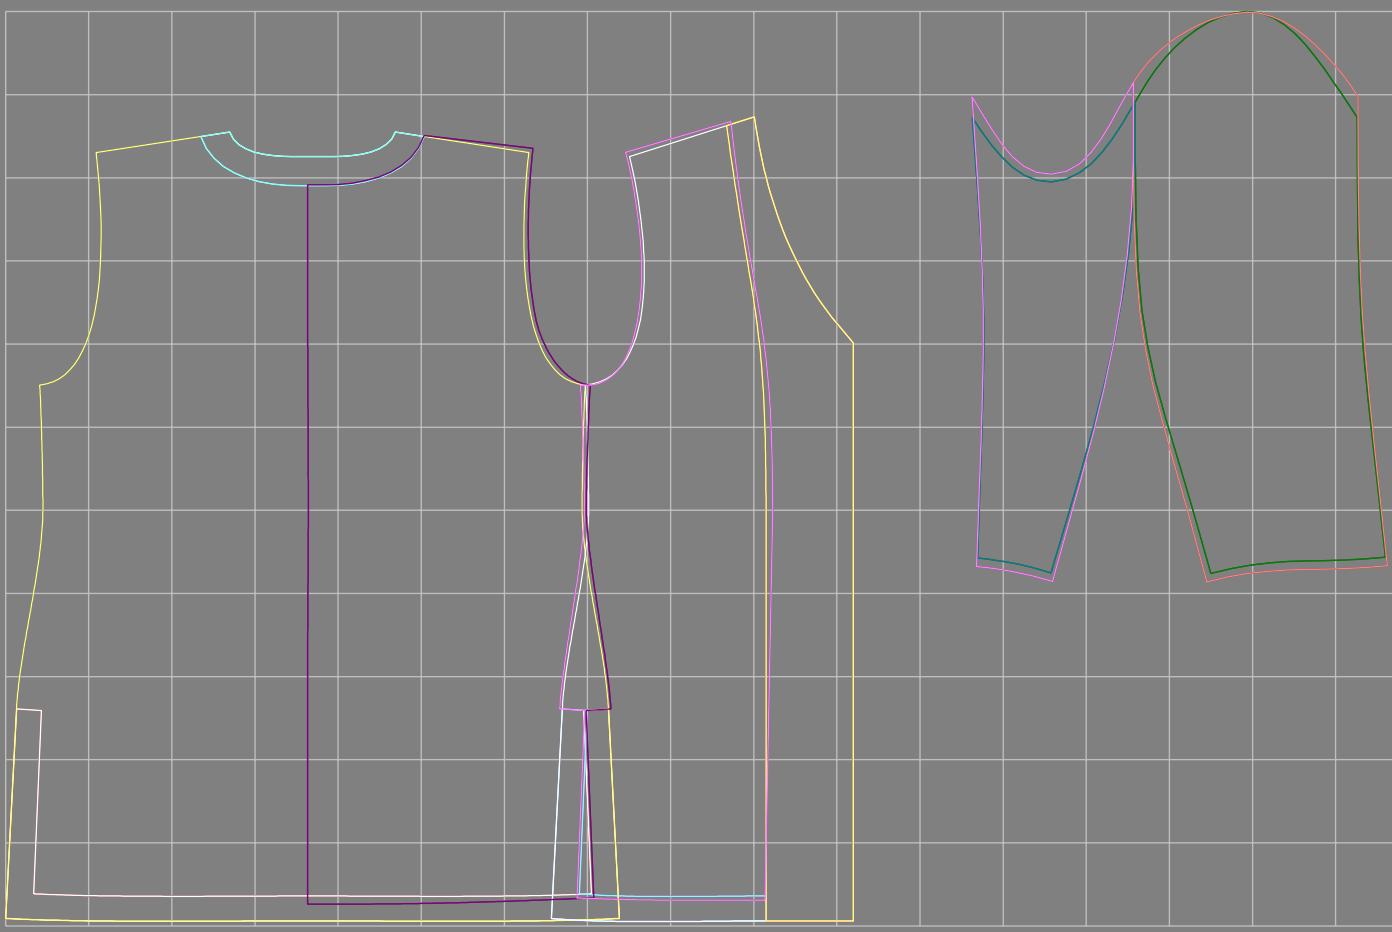

Not for print

Paper size: A4, size:1399.00 x2608.80 mm

Example

size:1499.00 x2024.72 mm

Maneken =1 ver.0

rz_1=170

rz_16=120

rz_17=104

rz_18=103.6

rz_19=128

rz_20=125.1

.
.
.