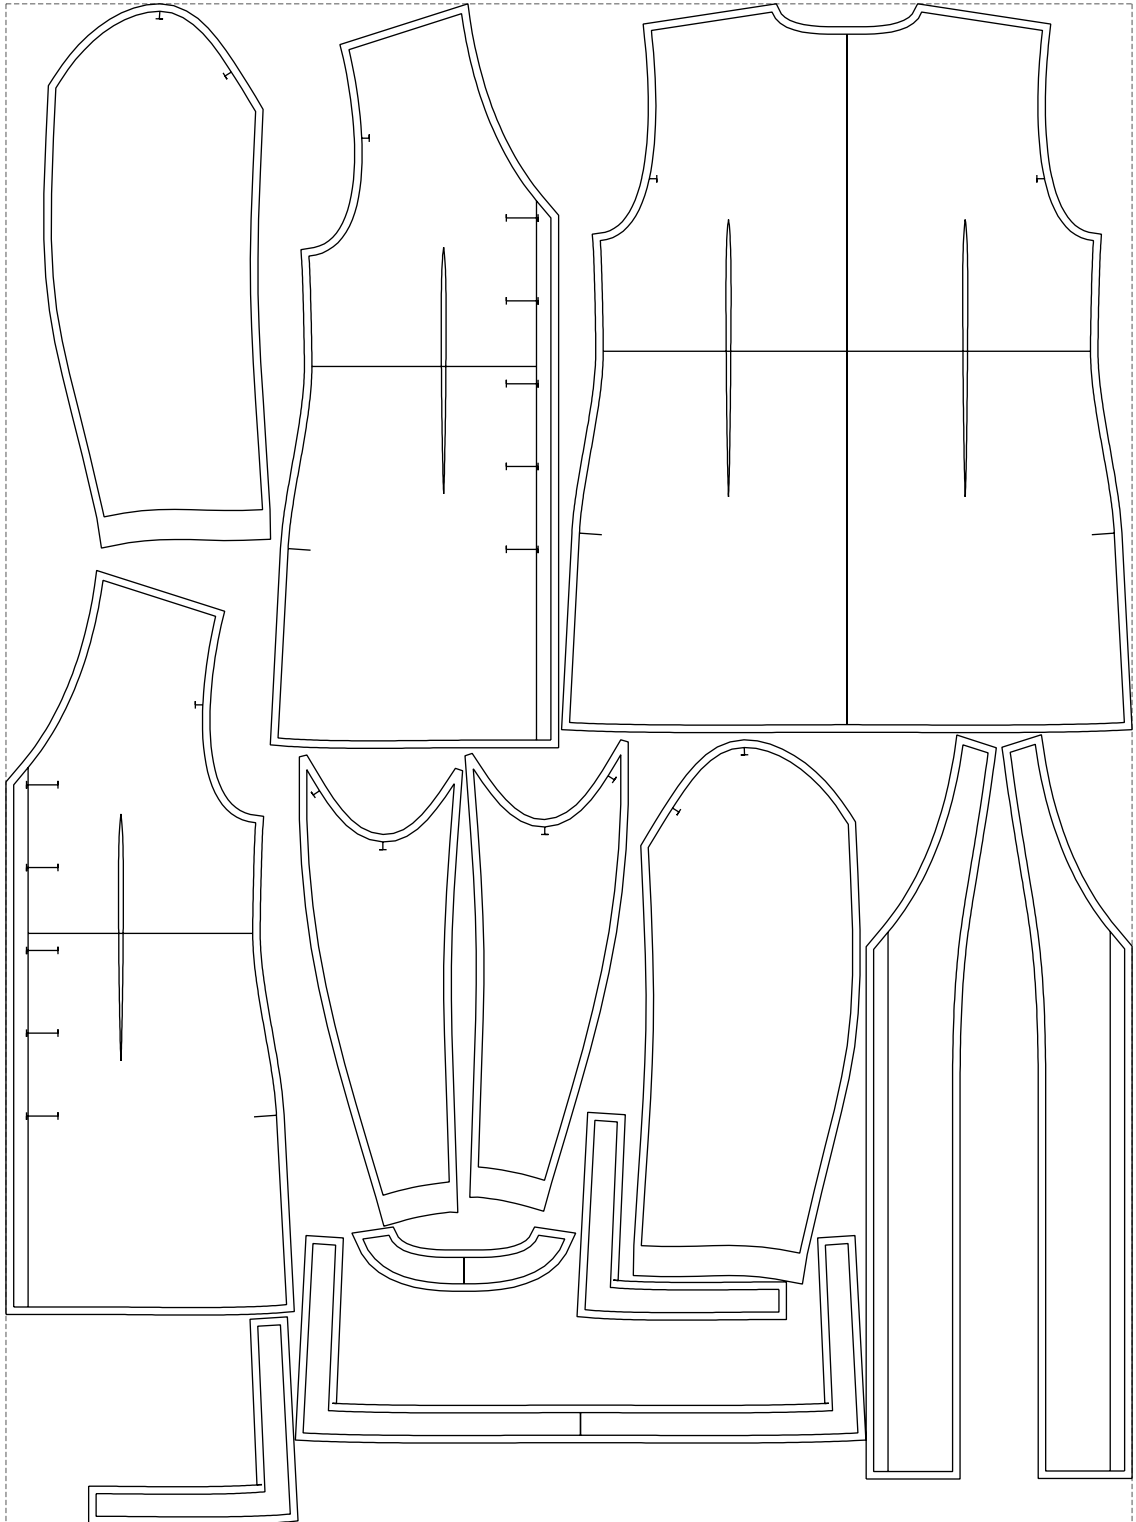

Not for print

Paper size: A4, size:1399.00 x2608.80 mm

Example

size:1499.00 x2024.72 mm

Maneken =1 ver.0

rz_1=170

rz_16=120

rz_17=104

rz_18=103.6

rz_19=128

rz_20=125.1

.
.
.