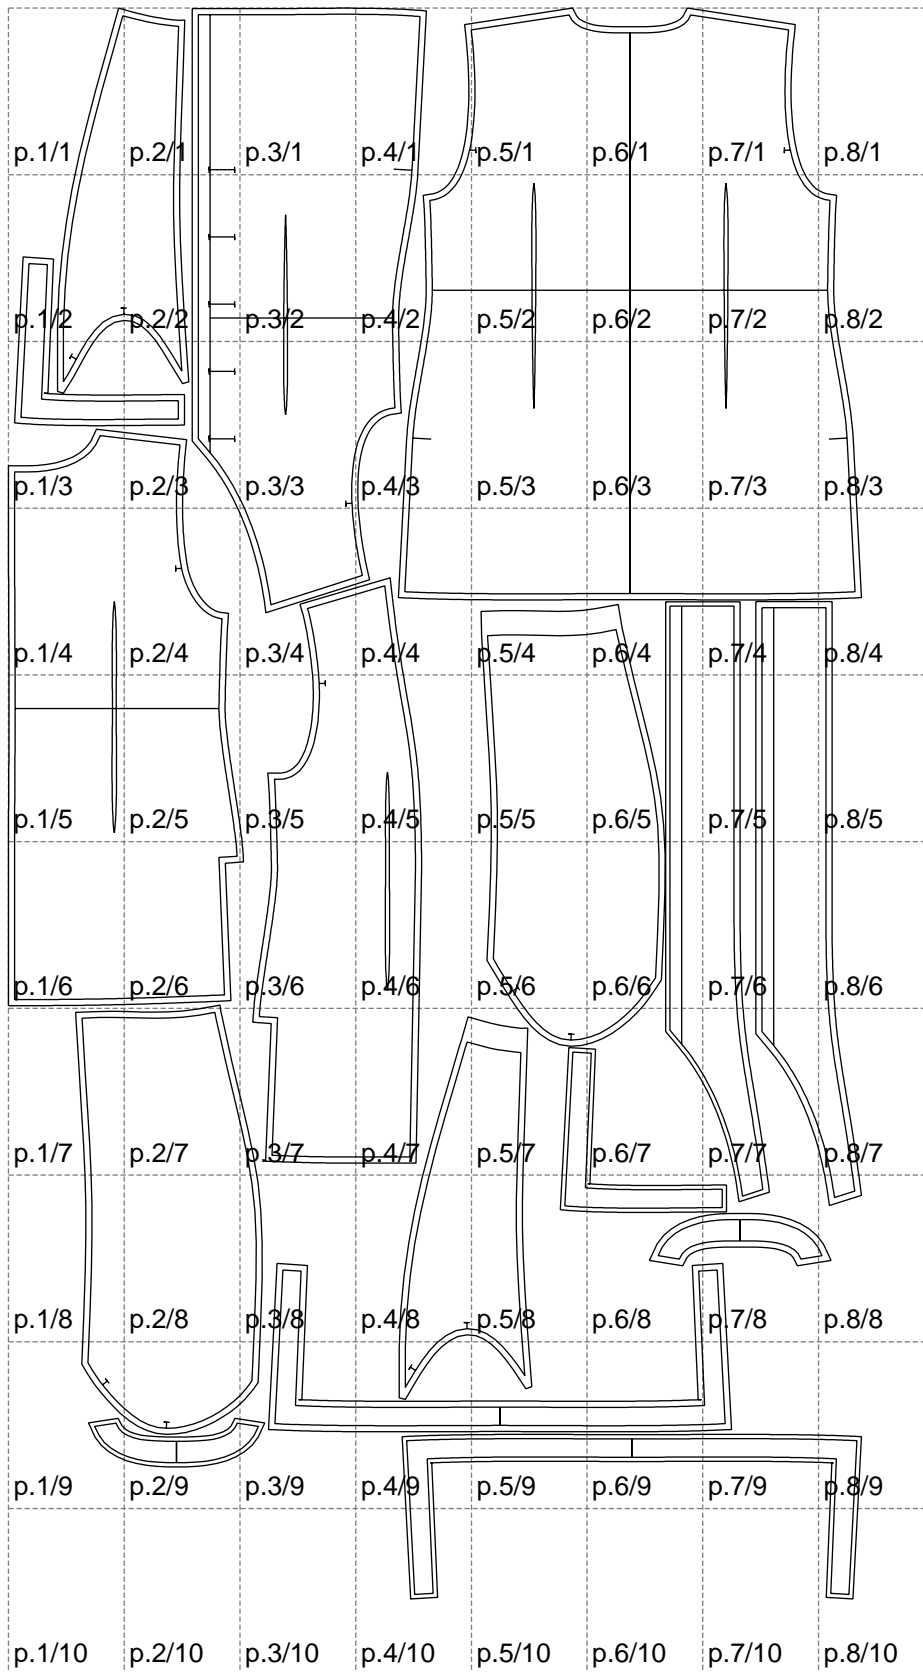

Not for print

Paper size: A4, size:1399.00 x2608.80 mm

Example

size:1499.00 x2024.72 mm

Maneken =1 ver.0

rz_1=170

rz_16=120

rz_17=104

rz_18=103.6

rz_19=128

rz_20=125.1

.
.
.