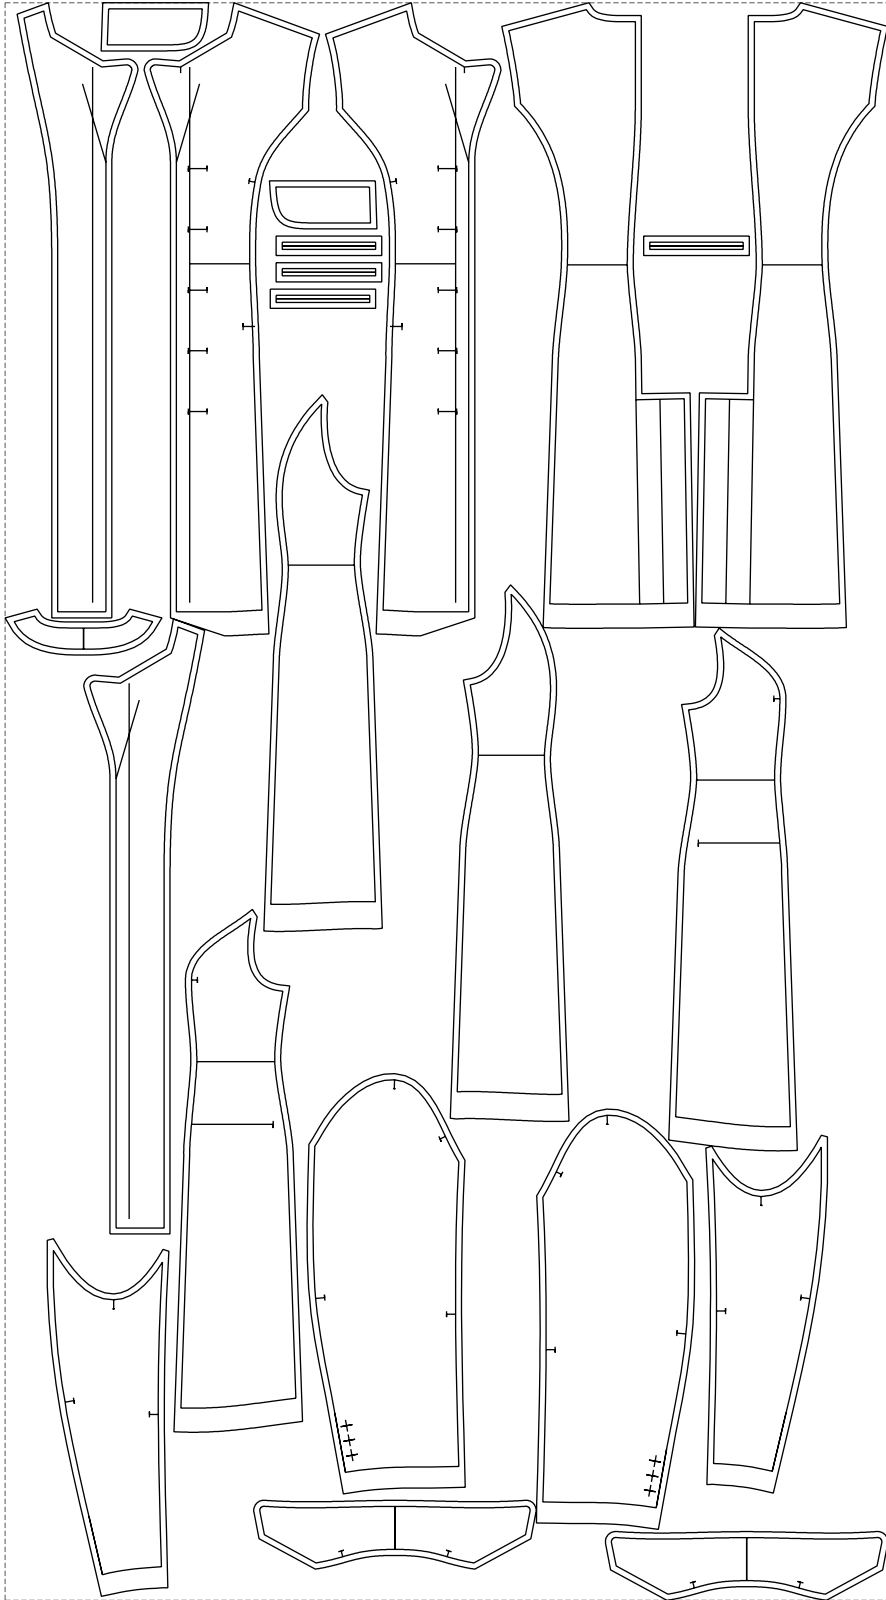

Not for print

Paper size: A4, size:1399.00 x1459.65 mm

Example

size:1468.80 x2658.98 mm

Maneken =1 ver.0

rz_1=170

rz_16=88

rz_17=75.6

rz_18=67.6

rz_19=96

rz_20=94.6

.
.
.