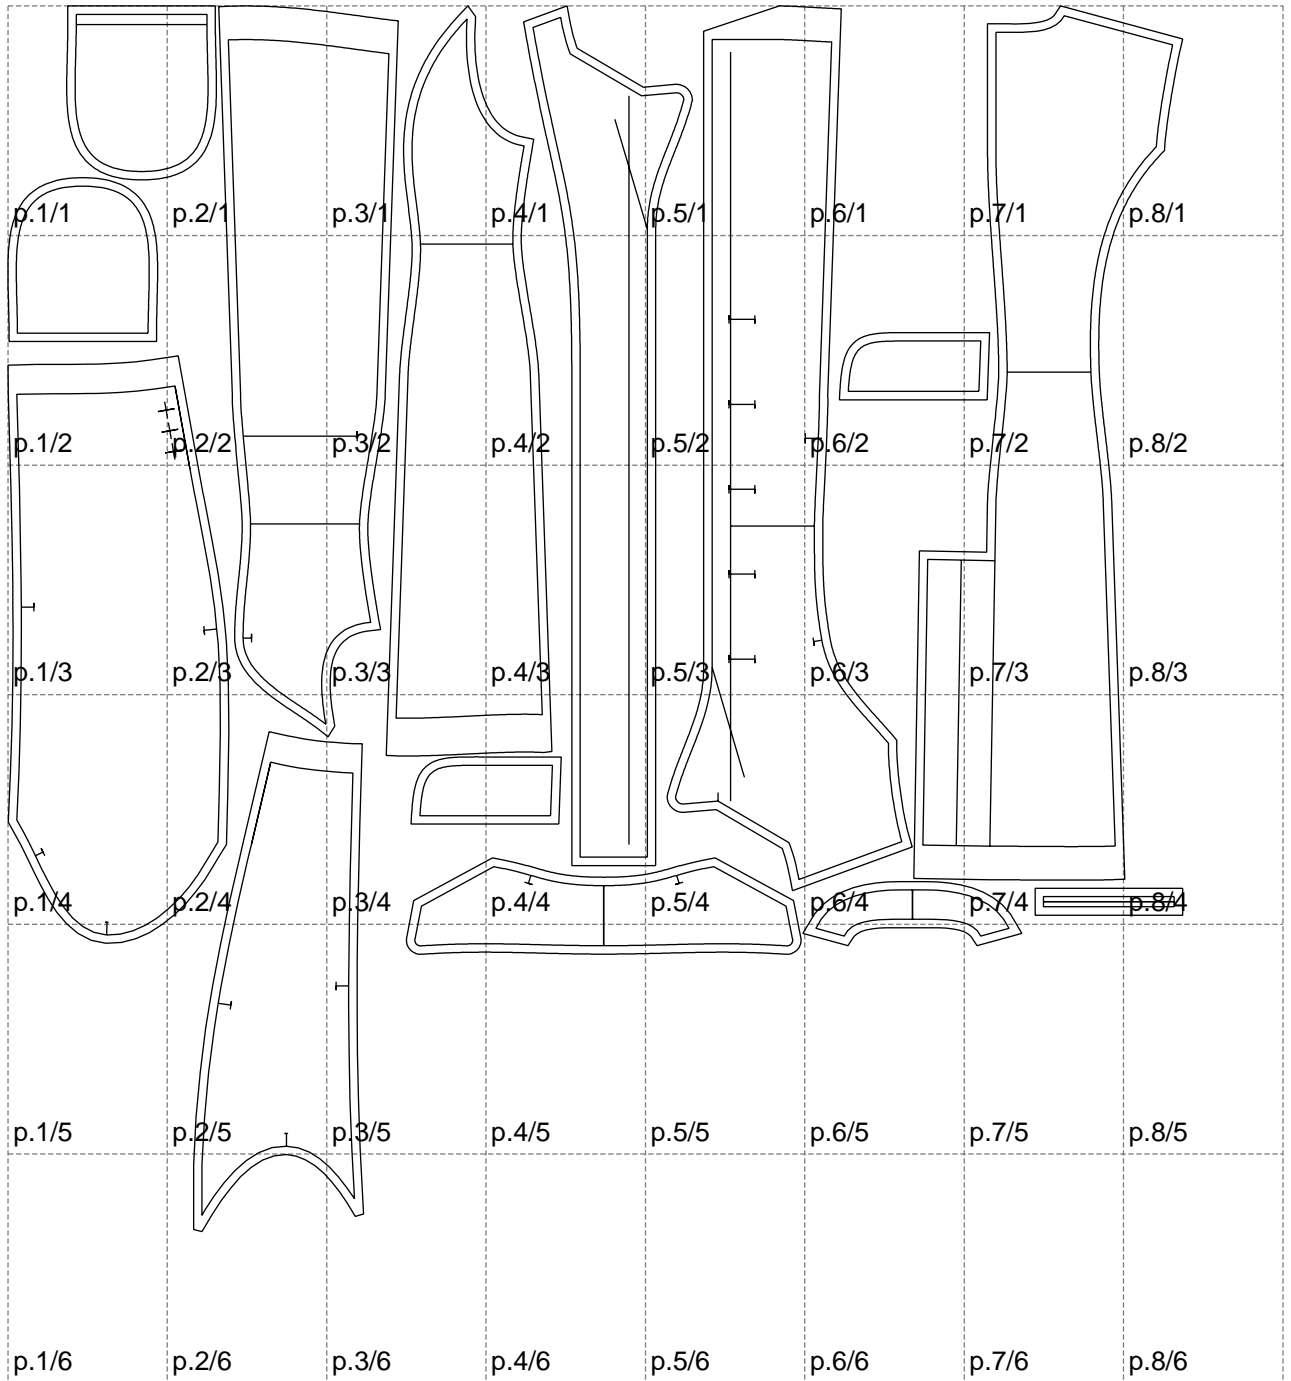

Not for print

Paper size: A4, size:1399.00 x1459.65 mm

Example

size:1468.80 x2658.98 mm

Maneken =1 ver.0

rz_1=170

rz_16=88

rz_17=75.6

rz_18=67.6

rz_19=96

rz_20=94.6

.
.
.