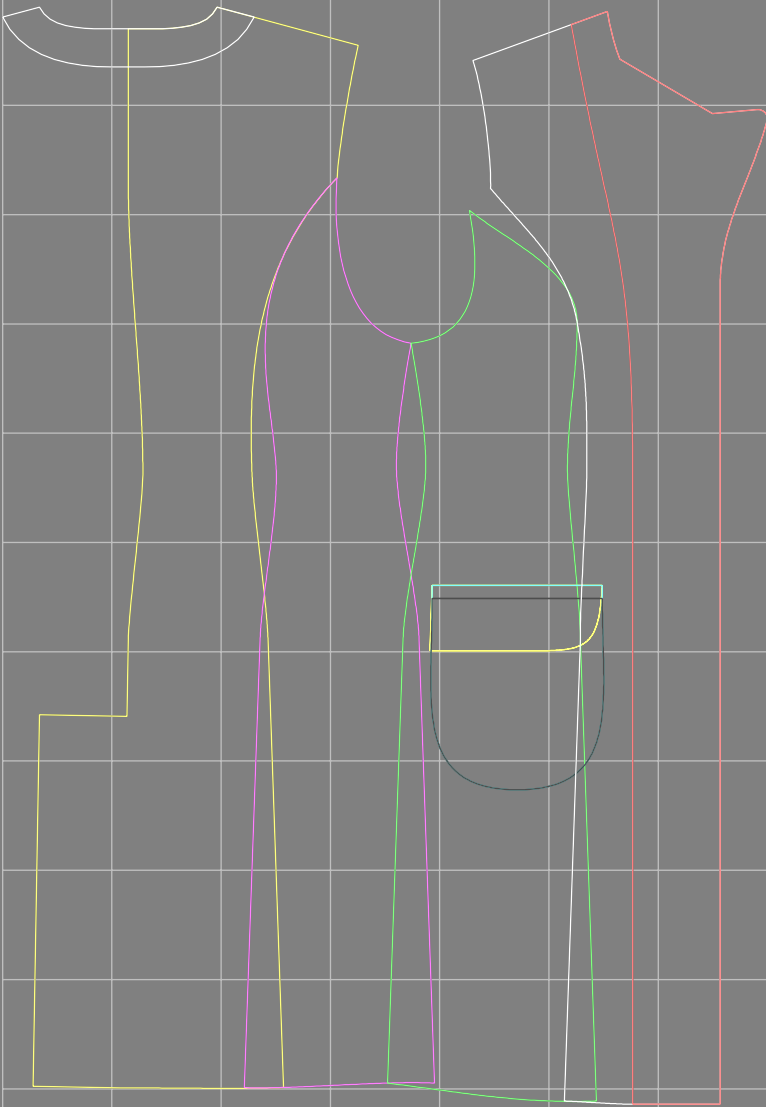

Not for print

Paper size: A4, size:1399.00 x1459.65 mm

Example

size:1468.80 x2658.98 mm

Maneken =1 ver.0

rz_1=170

rz_16=88

rz_17=75.6

rz_18=67.6

rz_19=96

rz_20=94.6

.
.
.